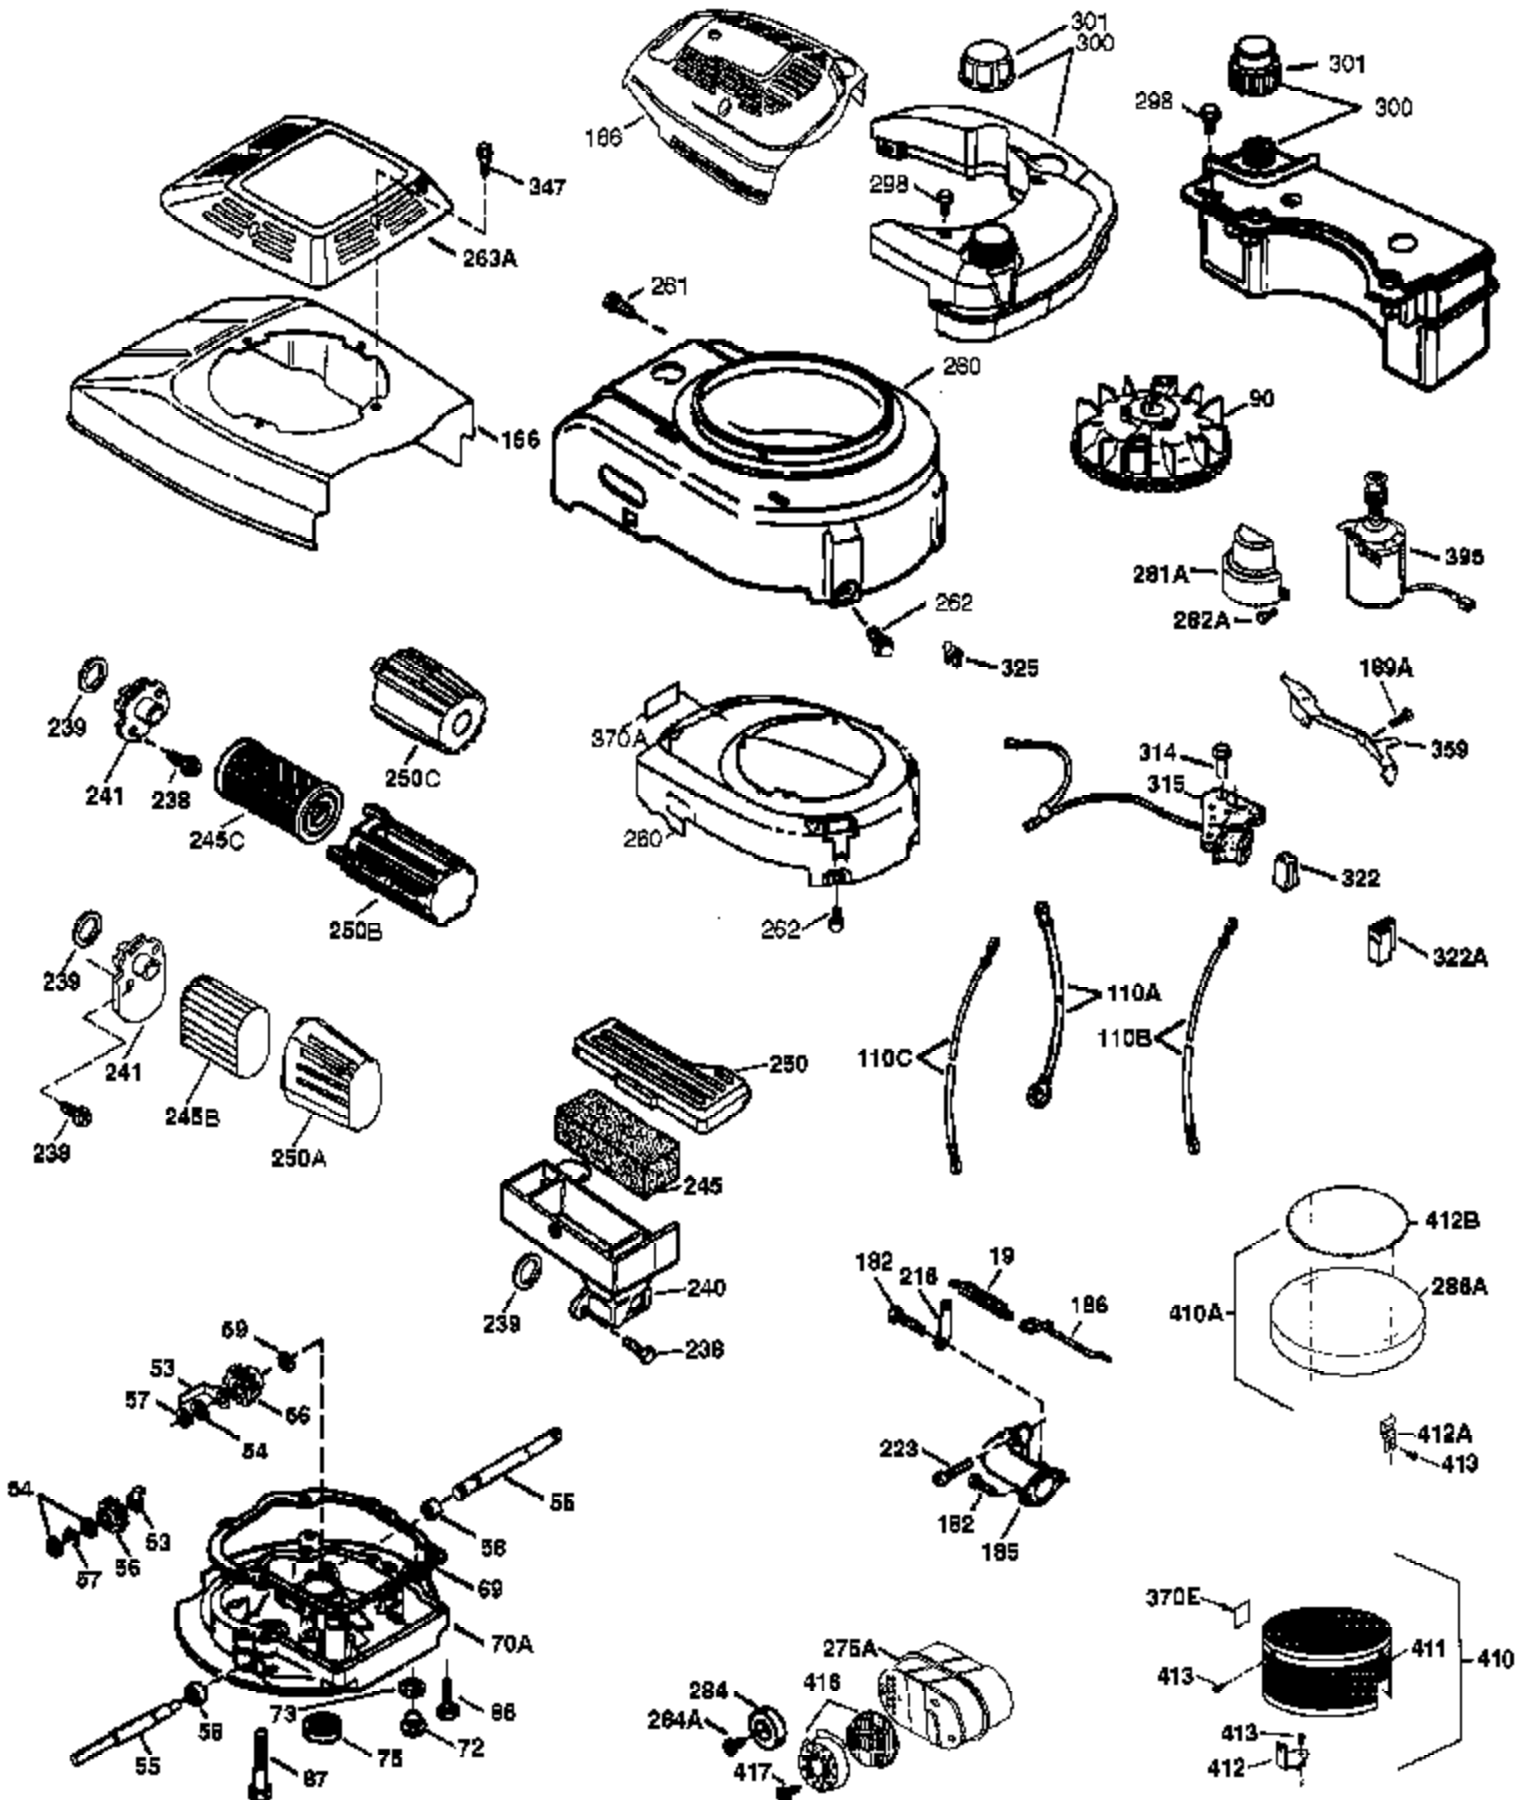

Ref #	Part Number	Qty	Description
19	36281	1	Extension Spring
41	35541	1	Piston & Pin Ass'y. (Std.) (Incl. 43)
41	35542	1	Piston & Pin Ass'y. (.010" OS) (Incl. 43)
41	35543	1	Piston & Pin Ass'y. (.020" OS) (Incl. 43)
69	35261	1	* Mounting Flange Gasket
72	36083	1	Oil Drain Plug
75	27897	1	Oil Seal
86	650488	6	Screw, 1/4-20 x 1-1/4"
90	611112	1	Flywheel
182	6201	2	Screw, 1/4-28 x 7/8"
185	36785	1	Intake Pipe
186	32653	1	Governor Link
216	33086	1	R.P.M. Adjusting Lever
223	650451	2	Screw, 1/4-20 x 1"
238	650932	2	Screw, 10-32 x 49/64"
239	34338	1	* Air Cleaner Gasket
241	35797	1	Air Cleaner Collar
245	35066	1	Air Cleaner Filter
250	35065	1	Air Cleaner Cover
260	36980	1	Blower Housing
261	30200	2	Screw, 10-24 x 9/16"
262	650831	2	Screw, 1/4-20 x 1/2"
298	28763	3	Screw, 10-32 x 35/64"
300	36916	1	Fuel Tank (Incl. 292 & 301)
301	36246	1	Fuel Cap
325	37152	1	Spring Clip
370A	36261	2	Lubrication Decal
416	36085	1	Spark Arrestor Kit (Incl. 417)(Optional)
417	650821	1	Screw, 10-32 x 1/2" (Optional)
900	750826C	1	Replacement Engine (Not Available in California) order from 71-999
900	750796C	1	Replacement S/B order from 71-999