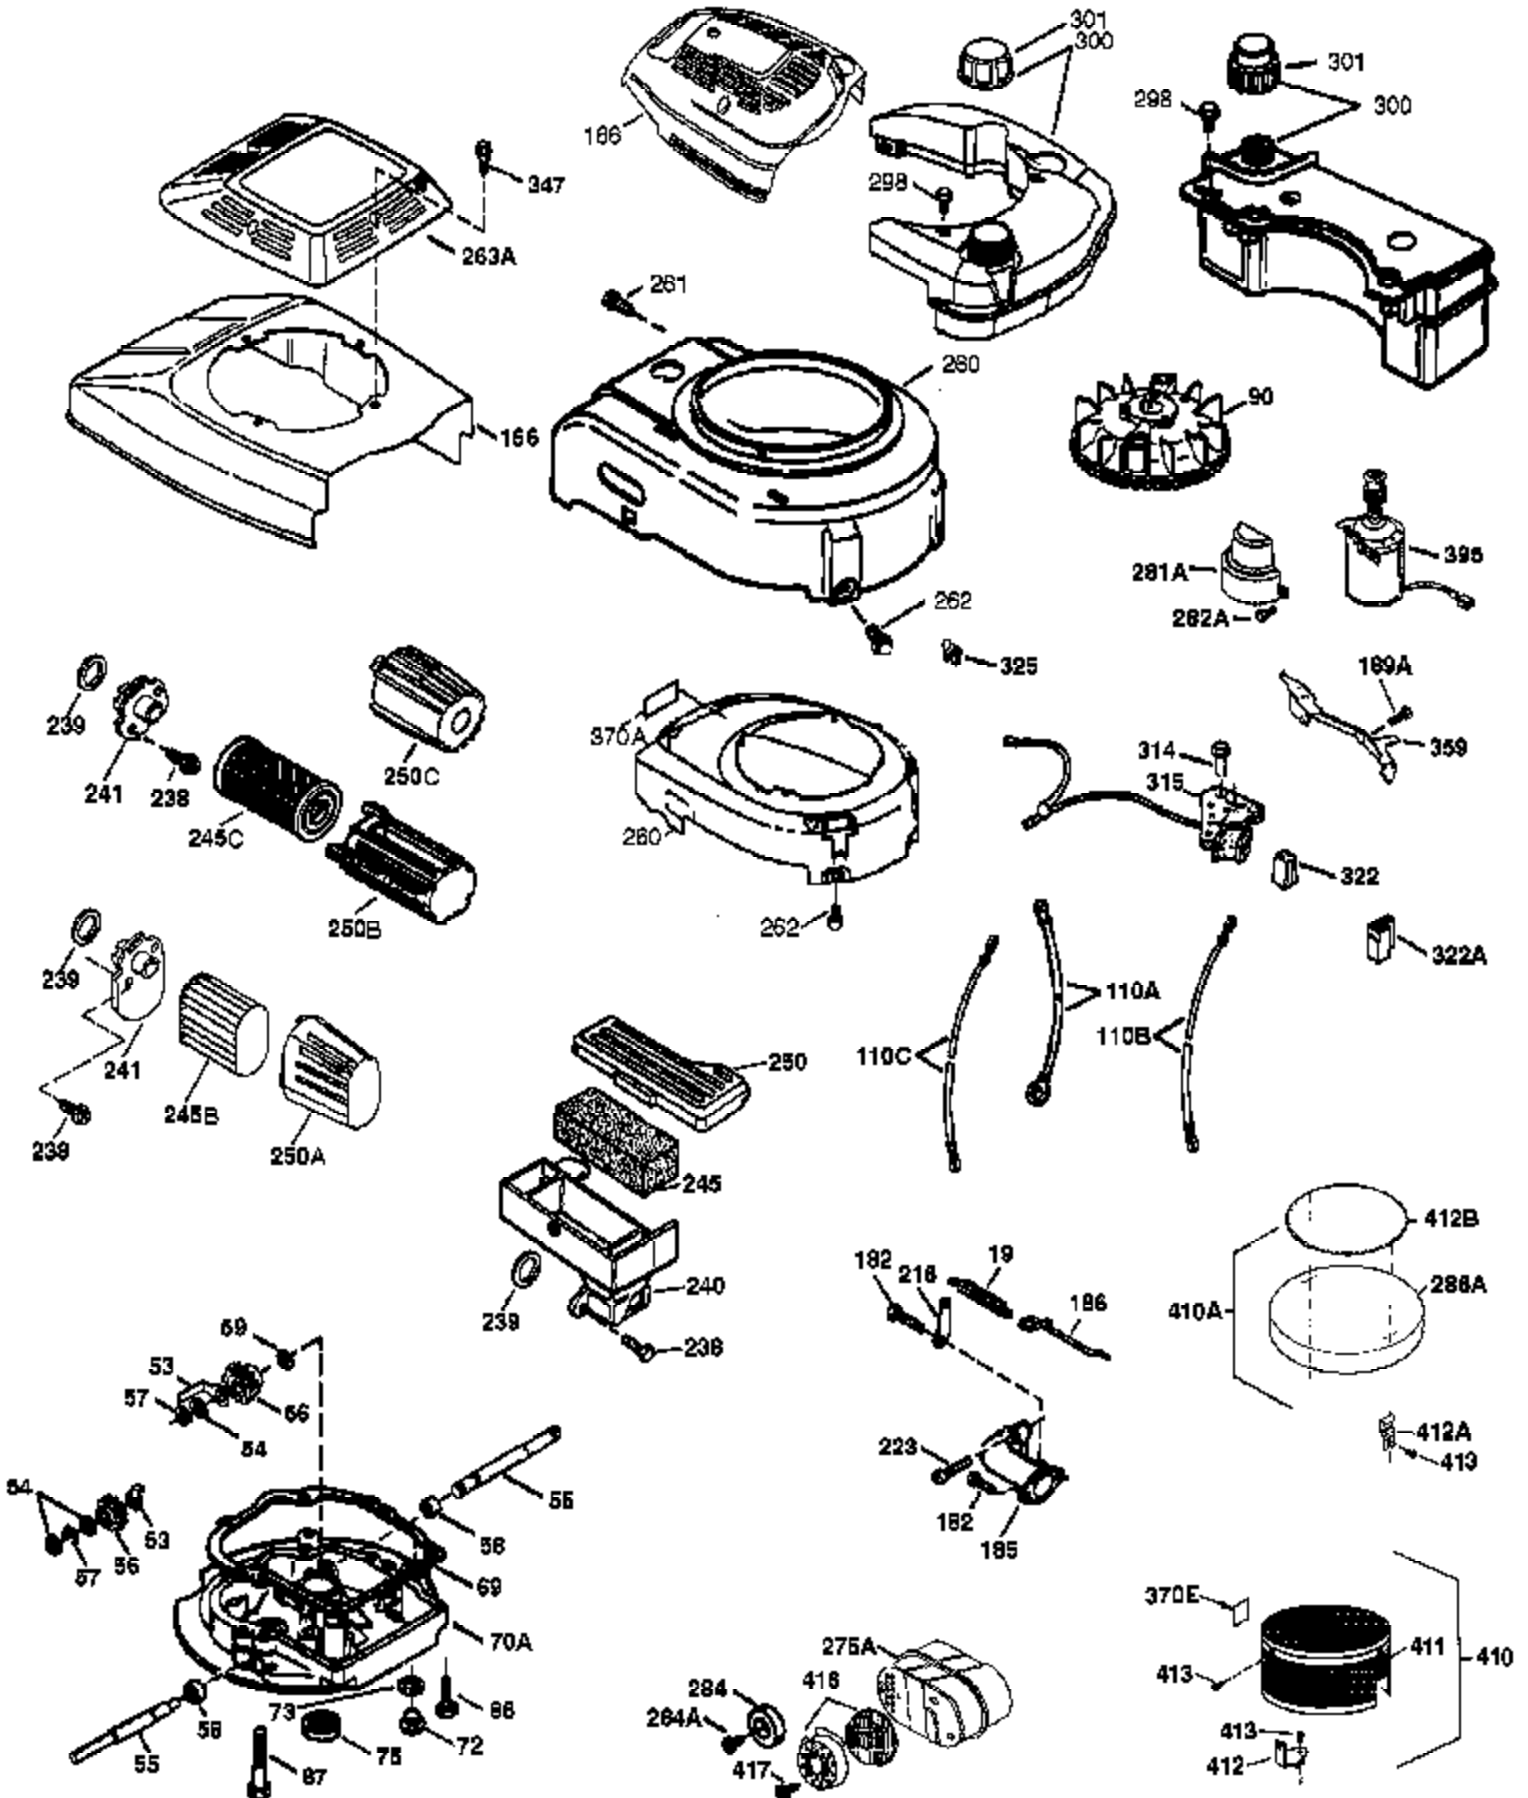

Ref #	Part Number	Qty	Description
19	36281	1	Extension Spring
41	35541	1	Piston & Pin Ass'y. (Std.) (Incl. 43)
41	35542	1	Piston & Pin Ass'y. (.010" OS) (Incl. 43)
41	35543	1	Piston & Pin Ass'y. (.020" OS) (Incl. 43)
69	35261	1	* Mounting Flange Gasket
72	36083	1	Oil Drain Plug
75	27897	1	Oil Seal
86	650488	6	Screw, 1/4-20 x 1-1/4"
90	611112	1	Flywheel
182	6201	2	Screw, 1/4-28 x 7/8"
185	36785	1	Intake Pipe
186	32653	1	Governor Link
216	33086	1	R.P.M. Adjusting Lever
223	650451	2	Screw, 1/4-20 x 1"
238	650932	2	Screw, 10-32 x 49/64"
239	34338	1	* Air Cleaner Gasket
241	35797	1	Air Cleaner Collar
245	35066	1	Air Cleaner Filter
250	35065	1	Air Cleaner Cover
260	36980	1	Blower Housing
261	30200	2	Screw, 10-24 x 9/16"
262	650831	2	Screw, 1/4-20 x 1/2"
298	28763	3	Screw, 10-32 x 35/64"
300	36916	1	Fuel Tank (Incl. 292 & 301)
301	36246	1	Fuel Cap
370A	36261	2	Lubrication Decal
416	36085	1	Spark Arrestor Kit (Incl. 417)(Optional)
417	650760	1	Screw, 8-32 x 3/8" (Optional)
900	0	1	Replacement Engine 750830, order from 71-999
900	0	1	Replacement S/B 750806A, order from 71-999