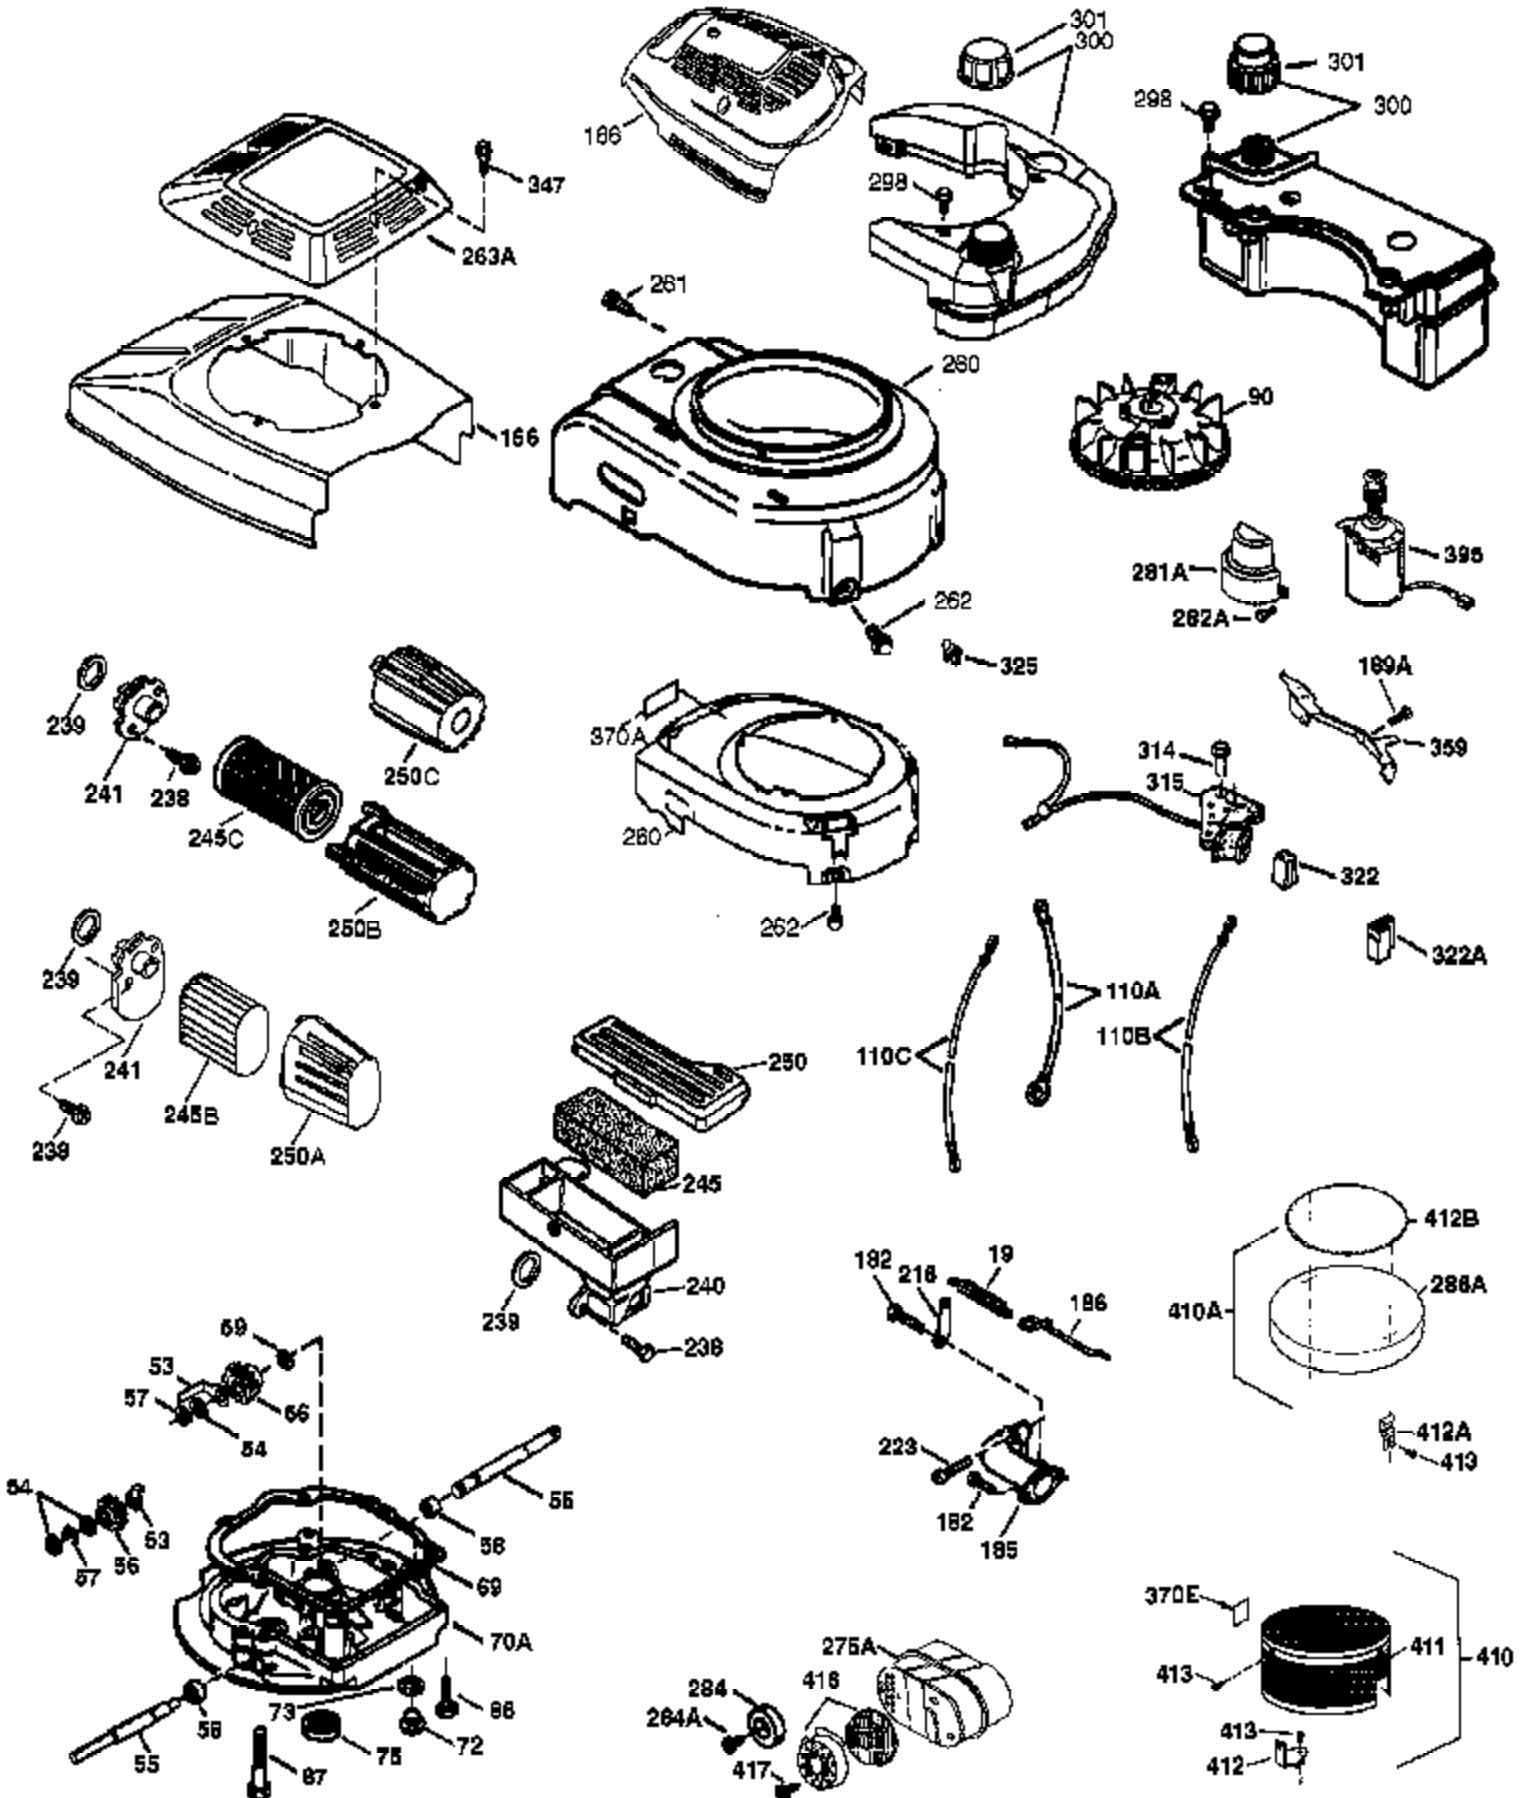

Engine Parts List #2

Ref #	Part Number	Qty	Description
19	36281	1	Extension Spring
41	35541	1	Piston & Pin Ass'y. (Std.) (Incl. 43)
41	35542	1	Piston & Pin Ass'y. (.010" OS) (Incl. 43)
41	35543	1	Piston & Pin Ass'y. (.020" OS) (Incl. 43)
69	35261	1	* Mounting Flange Gasket
72	36083	1	Oil Drain Plug
75	27897	1	Oil Seal
86	650488	6	Screw, 1/4-20 x 1-1/4"
90	611112	1	Flywheel
182	6201	2	Screw, 1/4-28 x 7/8"
185	36785	1	Intake Pipe
186	32653	1	Governor Link
216	33086	1	R.P.M. Adjusting Lever
223	650451	2	Screw, 1/4-20 x 1"
238	650932	2	Screw, 10-32 x 49/64"
239	34338	1	* Air Cleaner Gasket
241	35797	1	Air Cleaner Collar
245	35066	1	Air Cleaner Filter
250	35065	1	Air Cleaner Cover
260	36980	1	Blower Housing
261	30200	2	Screw, 10-24 x 9/16"
262	650831	2	Screw, 1/4-20 x 1/2"
298	28763	3	Screw, 10-32 x 35/64"
300	36916	1	Fuel Tank (Incl. 292 & 301)
301	36246	1	Fuel Cap
370A	36261	2	Lubrication Decal
416	36085	1	Spark Arrestor Kit (Incl. 417)(Optional)
417	650821	1	Screw, 10-32 x 1/2" (Optional)
900	0	1	Replacement Engine 750830, order from 71-999
900	0	1	Replacement S/B 750806, order from 71 -999