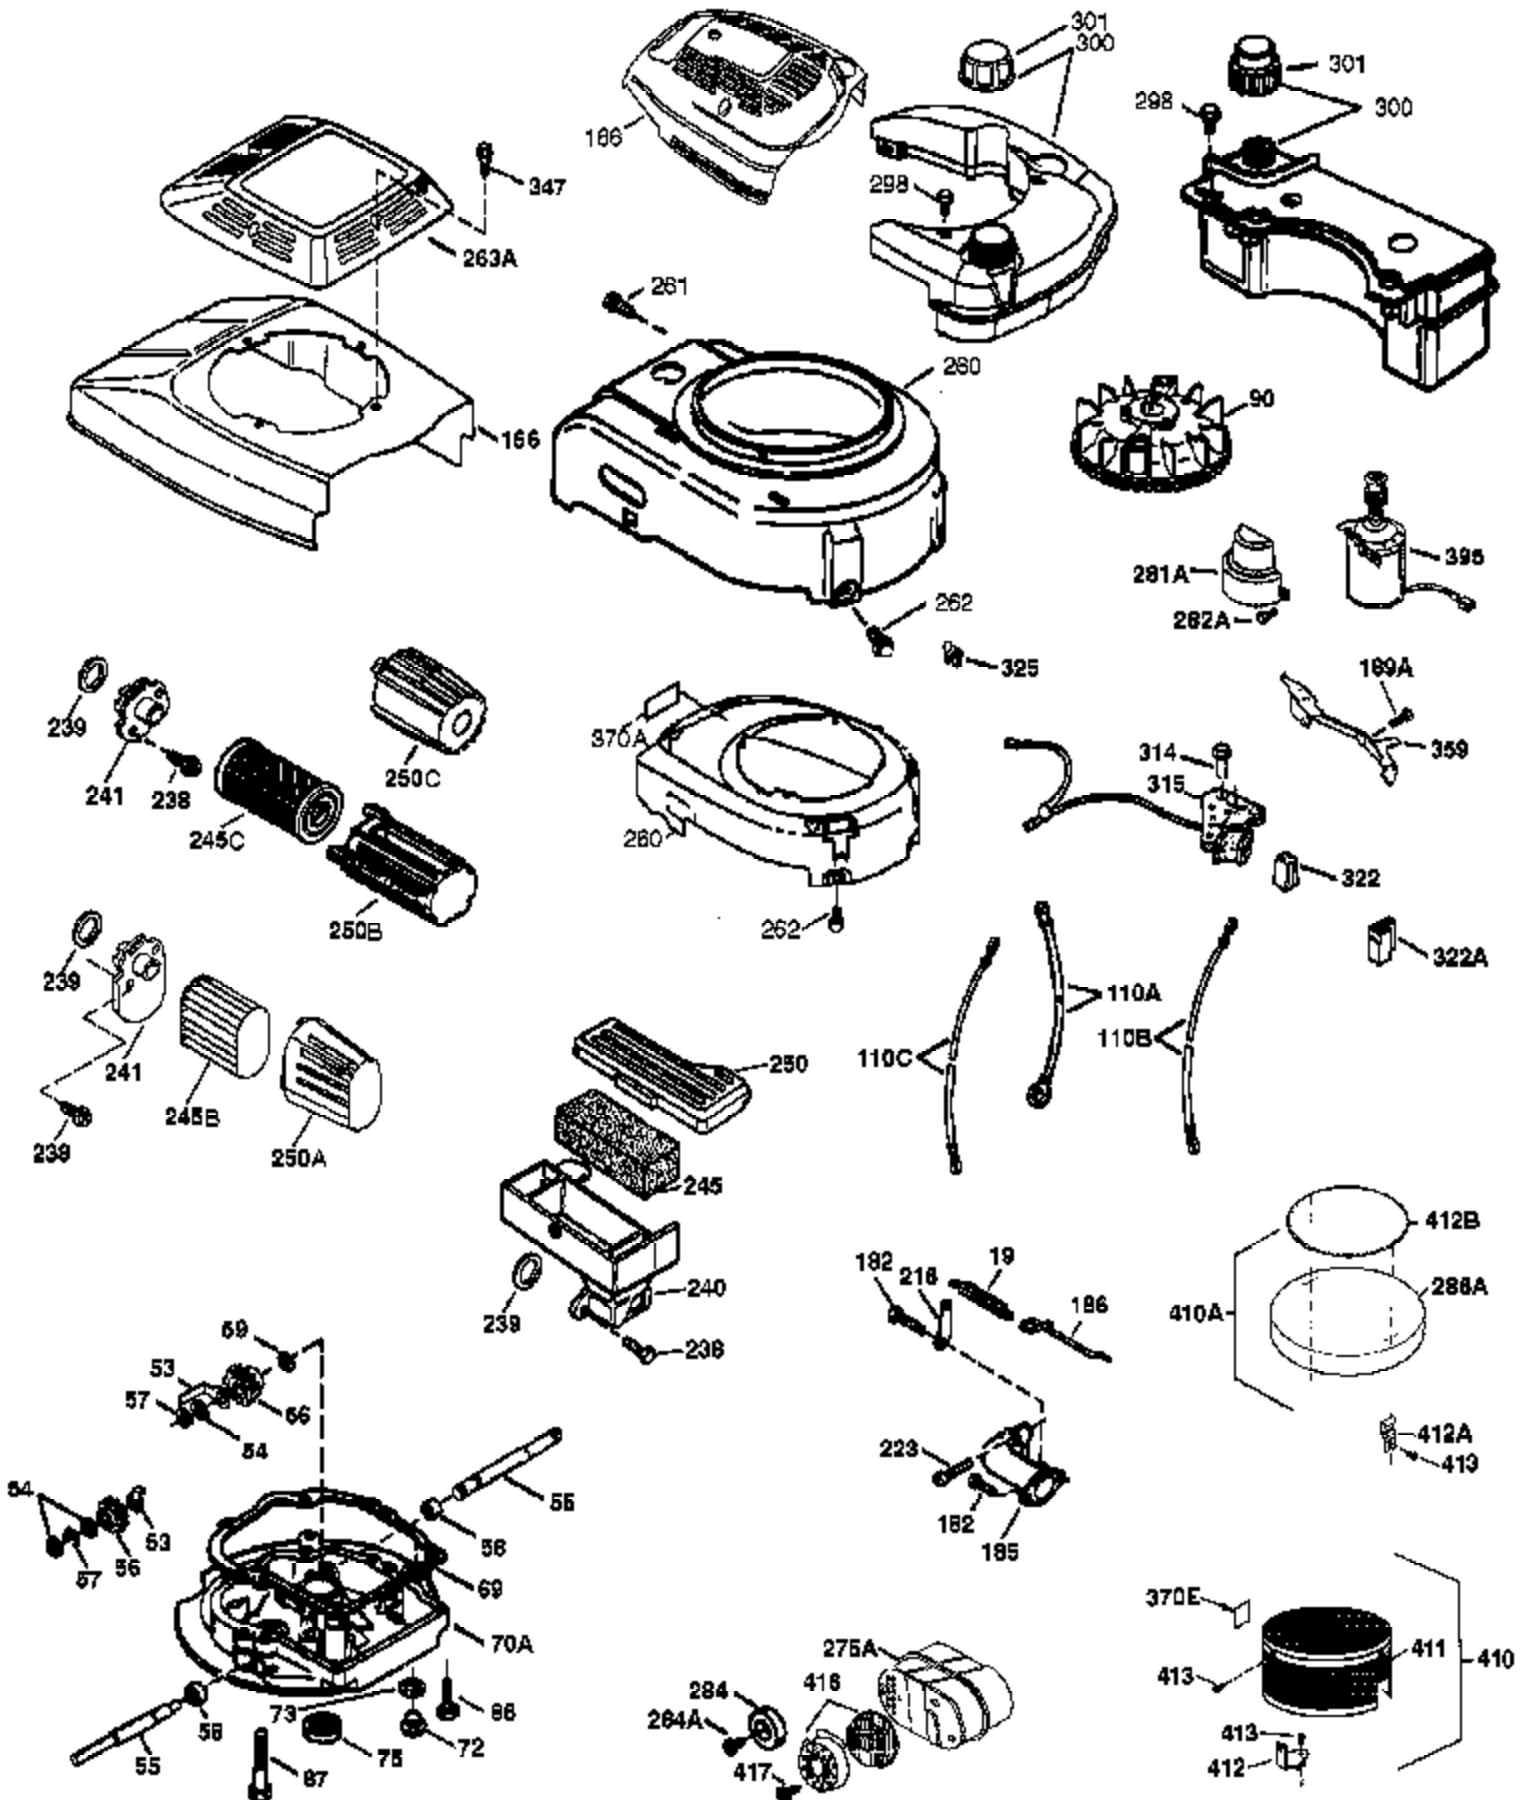

Ref #	Part Number	Qty	Description
19	36281	1	Extension Spring
41	35541	1	Piston & Pin Ass'y. (Std.) (Incl. 43)
41	35542	1	Piston & Pin Ass'y. (.010" OS) (Incl. 43)
41	35543	1	Piston & Pin Ass'y. (.020" OS) (Incl. 43)
53	31745	1	Tang Washer
54	31747	1	Washer
55	35218A	1	P.T.O. Shaft
56	33401	1	R.H. Worm Gear
57	33537	1	Retaining Ring
58	31744	1	Oil Seal
69	35261	1	* Mounting Flange Gasket
72	36083	1	Oil Drain Plug
75	26208	1	Oil Seal
86	650488	5	Screw, 1/4-20 x 1-1/4"
87	650492	1	Screw, 1/4-20 x 2-1/4"
90	611112	1	Flywheel
182	6201	2	Screw, 1/4-28 x 7/8"
185	36785	1	Intake Pipe
186	32653	1	Governor Link
216	33086	1	Control Bracket
223	650451	2	Screw, 1/4-20 x 1"
238	650806	2	Screw, 10-32 x 5/8"
239	34338	1	* Air Cleaner Gasket
240	37115	1	Air Cleaner Body (Incl. 239)
245	37116	1	Air Cleaner Filter
250	37118	1	Air Cleaner Cover
260	37151	1	Blower Housing
261	30200	2	Screw, 10-24 x 9/16"
262	650831	2	Screw, 1/4-20 x 1/2"
275A	36838A	1	Spark Arrestor Muffler (Optional) (Incl. 284,284A,416 & 417)
284	36663	1	Muffler Deflector (Incl. 284A)(Optional)
284A	650821	1	Screw, 10-32 x 1/2" (Optional)
300	35586	1	Fuel Tank (Incl. 292 & 301)
301	36246	1	Fuel Cap
355	590701	1	Starter Handle
370A	36261	1	Identification Decal
416	36085	1	Spark Arrestor Kit (Incl. 417)(Optional)
417	650821	1	Screw, 10-32 x 1/2" (Optional)