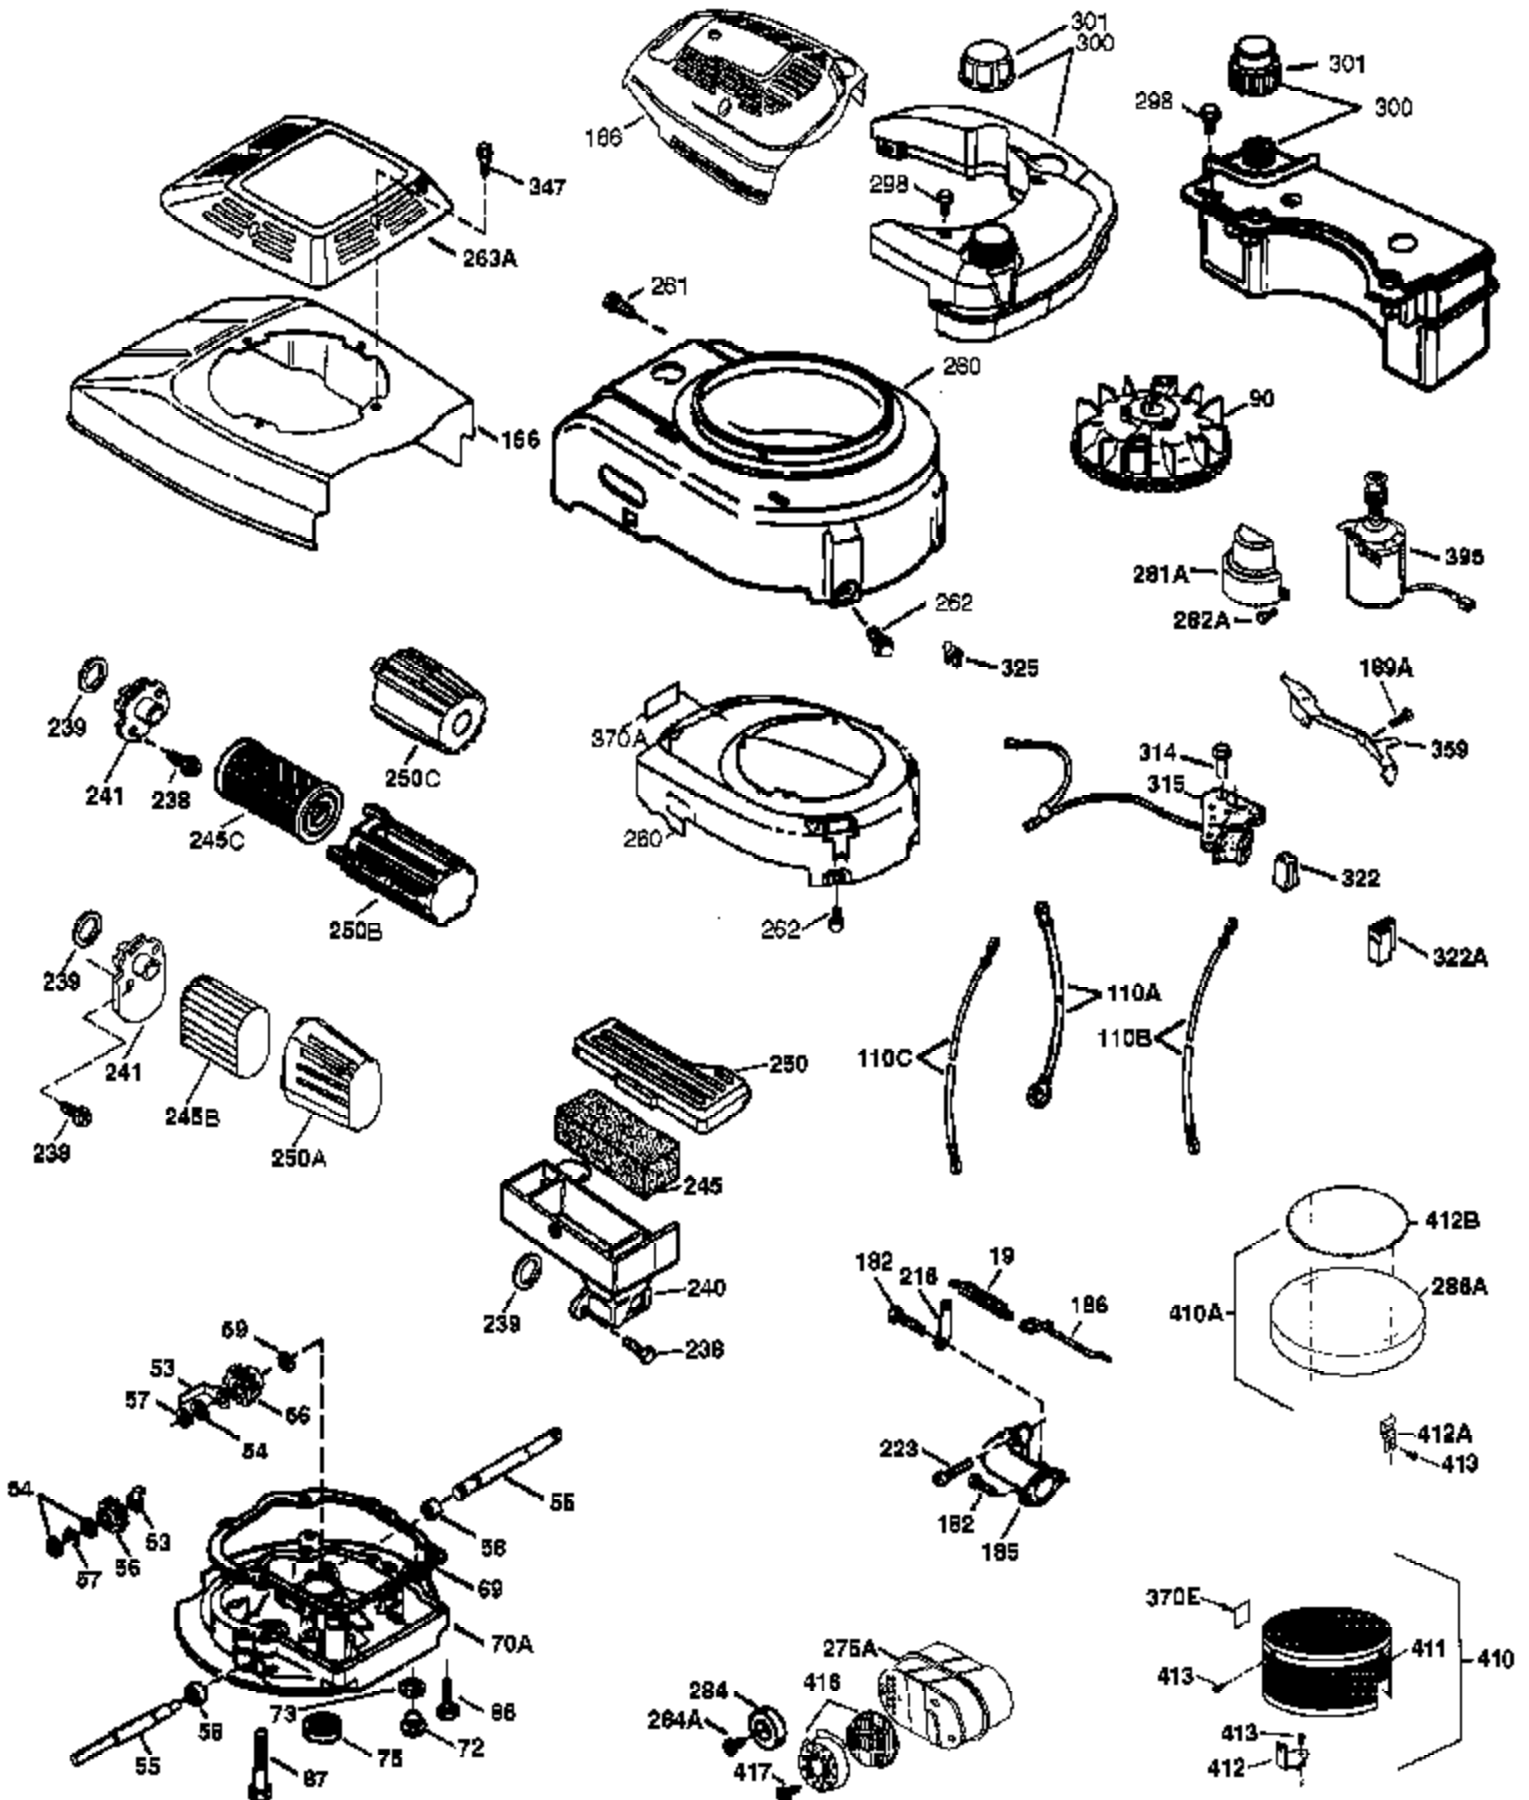

Ref #	Part Number	Qty	Description
19	36281	1	Extension Spring
41	35541	1	Piston & Pin Ass'y. (Std.) (Incl. 43)
41	35542	1	Piston & Pin Ass'y. (.010" OS) (Incl. 43)
41	35543	1	Piston & Pin Ass'y. (.020" OS) (Incl. 43)
69	35261	1	* Mounting Flange Gasket
72	36083	1	Oil Drain Plug
75	27897	1	Oil Seal
86	650488	6	Screw, 1/4-20 x 1-1/4"
90	611112	1	Flywheel
182	6201	2	Screw, 1/4-28 x 7/8"
185	36785	1	Intake Pipe
186	32653	1	Governor Link
216	33086	1	Control Bracket
223	650451	2	Screw, 1/4-20 x 1"
238	650806	2	Screw, 10-32 x 5/8"
239	34338	1	* Air Cleaner Gasket
240	37115	1	Air Cleaner Body (Incl. 239)
245	37116	1	Air Cleaner Filter
250	37118	1	Air Cleaner Cover
260	37151	1	Blower Housing
261	30200	2	Screw, 10-24 x 9/16"
262	650831	2	Screw, 1/4-20 x 1/2"
300	35586	1	Fuel Tank (Incl. 292 & 301)
301	36246	1	Fuel Cap
355	590701	1	Starter Handle
370A	36261	1	Lubrication Decal
416	36085	1	Spark Arrestor Kit (Incl. 417)(Optional)
417	650821	1	Screw, 10-32 x 1/2" (Optional)