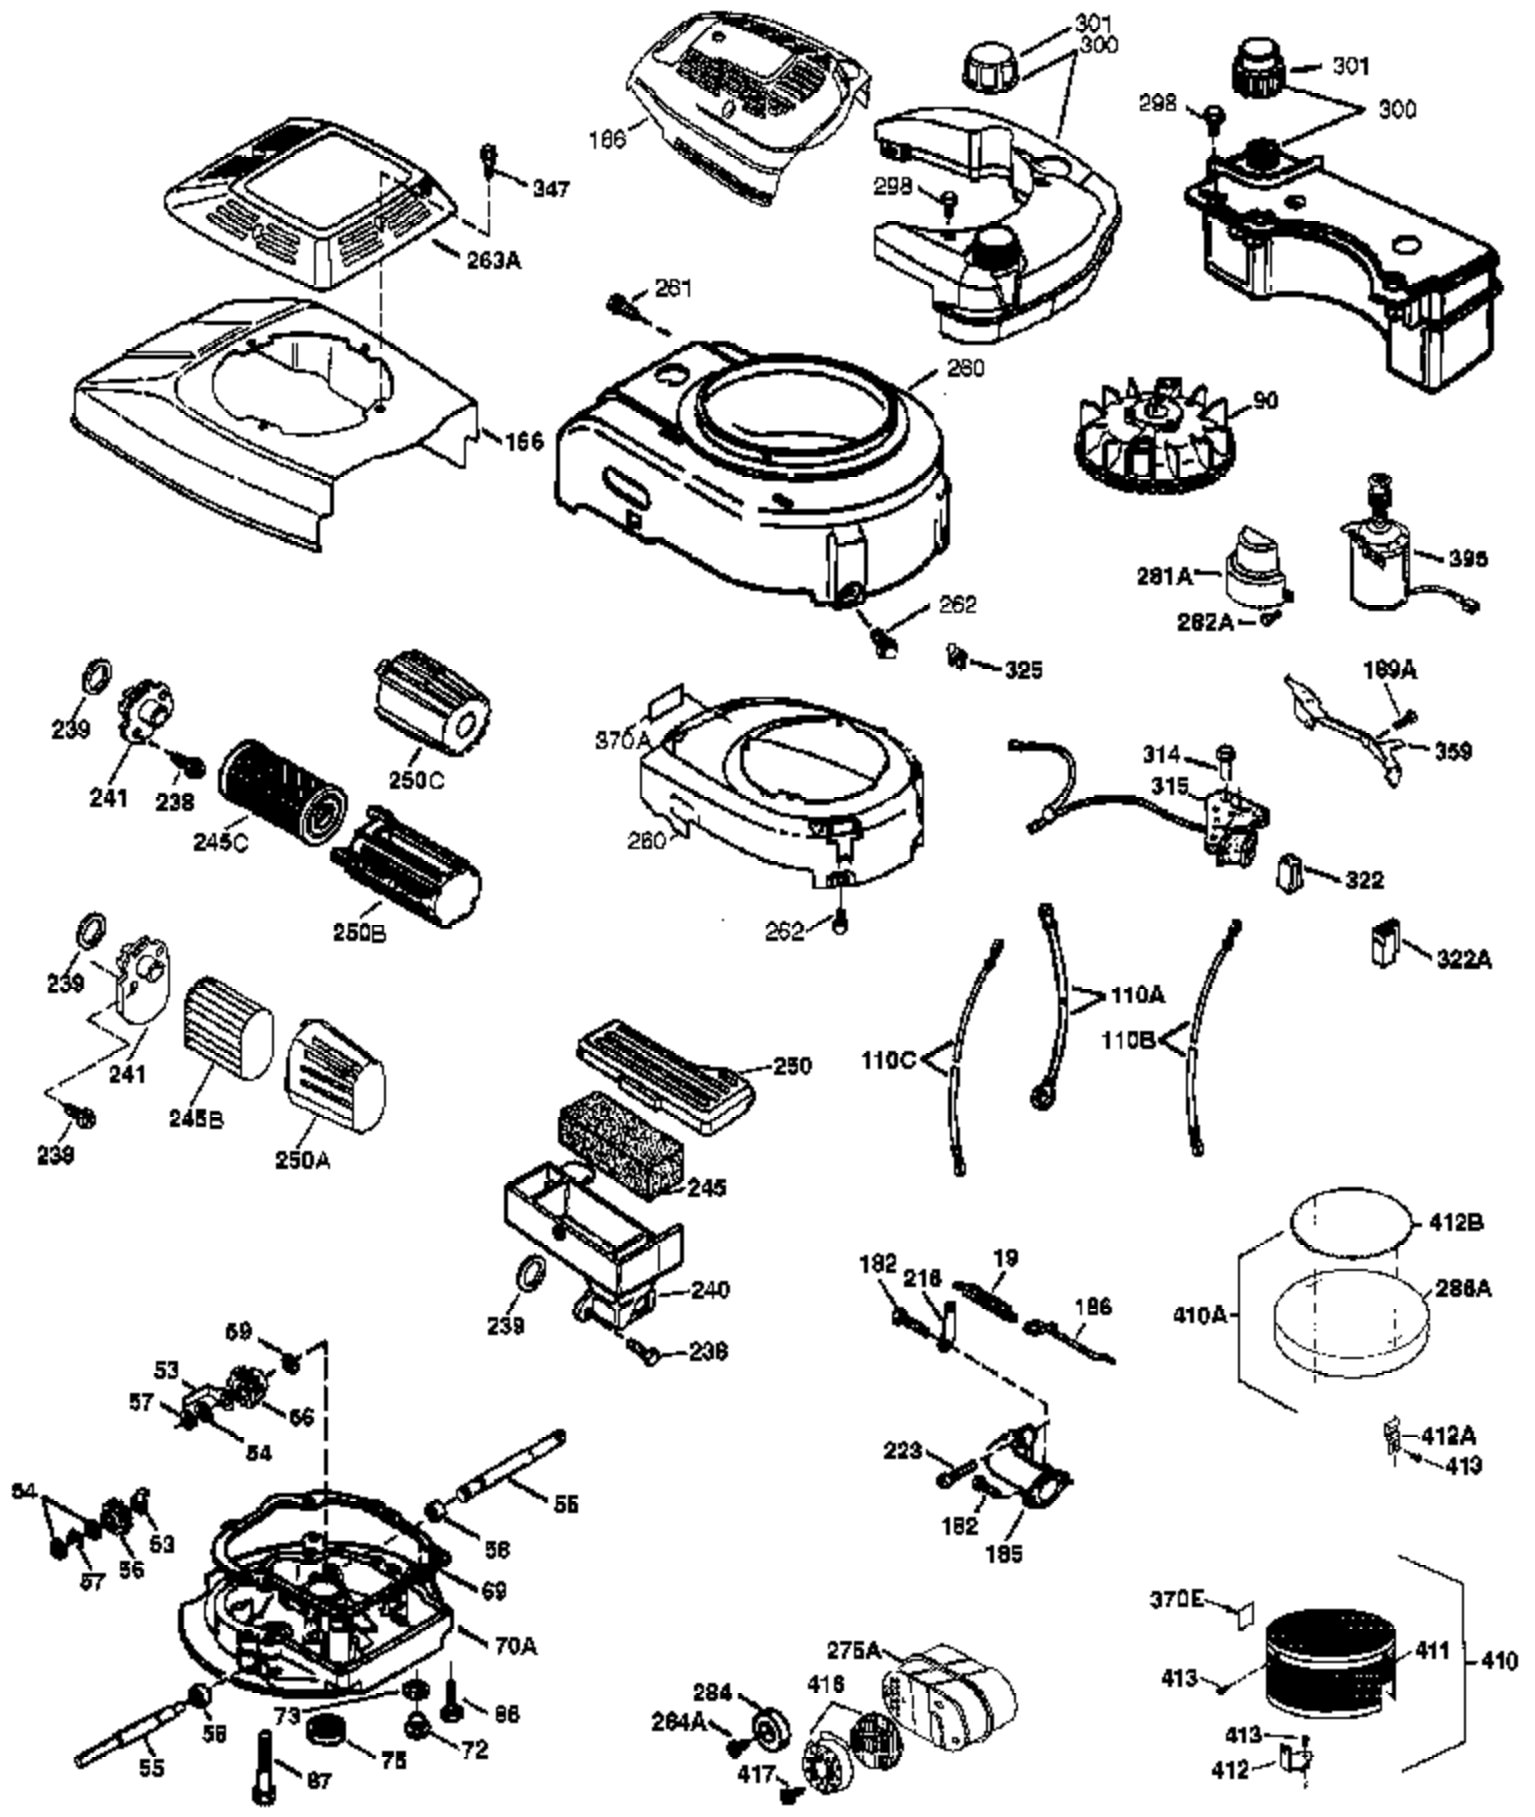

Engine Parts List #2

Ref #	Part Number	Qty	Description
19	36281	1	Extension Spring
41	35541	1	Piston & Pin Ass'y. (Std.) (Incl. 43)
41	35542	1	Piston & Pin Ass'y. (.010" OS) (Incl. 43)
41	35543	1	Piston & Pin Ass'y. (.020" OS) (Incl. 43)
69	35261	1	* Mounting Flange Gasket
72	36083	1	Oil Drain Plug
75	27897	1	Oil Seal
86	650488	6	Screw, 1/4-20 x 1-1/4"
90	611112	1	Flywheel
182	6201	2	Screw, 1/4-28 x 7/8"
185	36785	1	Intake Pipe
186	32653	1	Governor Link
216	33086	1	Control Bracket
223	650451	2	Screw, 1/4-20 x 1"
238	650806	2	Screw, 10-32 x 5/8"
239	34338	1	* Air Cleaner Gasket
240	37115	1	Air Cleaner Body (Incl. 239)
245	37116	1	Air Cleaner Filter
250	37118	1	Air Cleaner Cover
260	37151	1	Blower Housing
261	30200	2	Screw, 10-24 x 9/16"
262	650831	2	Screw, 1/4-20 x 1/2"
300	35586	1	Fuel Tank (Incl. 292 & 301)
301	36246	1	Fuel Cap
370A	36261	1	Lubrication Decal
416	36085	1	Spark Arrestor Kit (Incl. 417)(Optional)
417	650821	1	Screw, 10-32 x 1/2" (Optional)