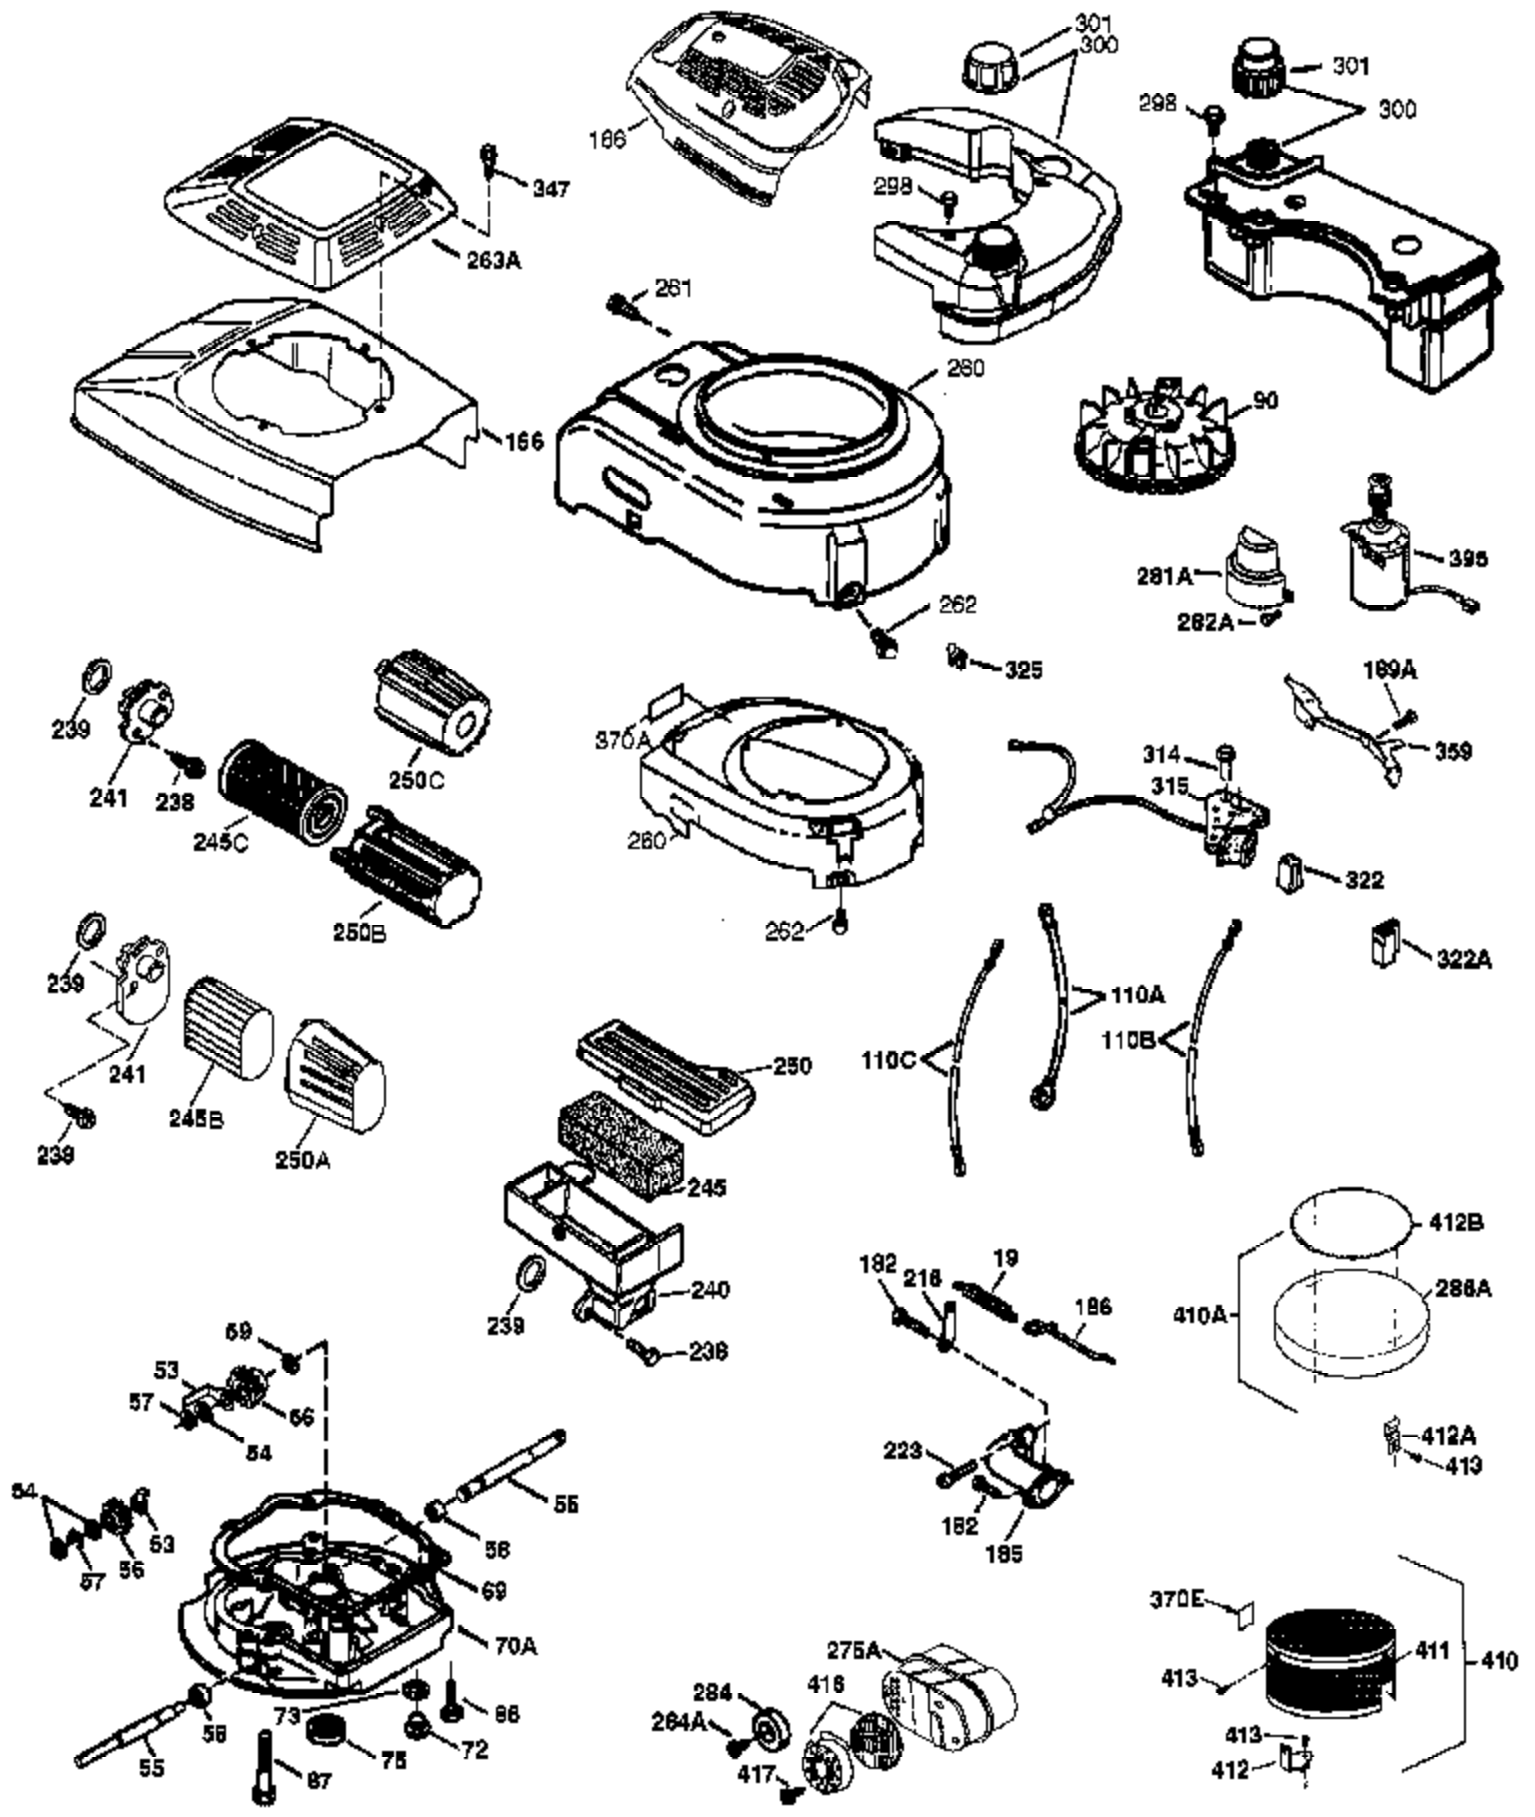

Ref #	Part Number	Qty	Description
19	36281	1	Extension Spring
41	35541	1	Piston & Pin Ass'y. (Std.) (Incl. 43)
41	35542	1	Piston & Pin Ass'y. (.010" OS) (Incl. 43)
41	35543	1	Piston & Pin Ass'y. (.020" OS) (Incl. 43)
69	35261	1	* Mounting Flange Gasket
72	36083	1	Oil Drain Plug
75	27897	1	Oil Seal
86	650488	6	Screw, 1/4-20 x 1-1/4"
90	611112	1	Flywheel
182	6201	2	Screw, 1/4-28 x 7/8"
185	36785	1	Intake Pipe
186	32653	1	Governor Link
216	33086	1	Control Bracket
223	650451	2	Screw, 1/4-20 x 1"
238	650806	2	Screw, 10-32 x 5/8"
239	34338	1	* Air Cleaner Gasket
240	37115	1	Air Cleaner Body (Incl. 239)
245	37116	1	Air Cleaner Filter
250	37118	1	Air Cleaner Cover
260	37151	1	Blower Housing
261	30200	2	Screw, 10-24 x 9/16"
262	650831	2	Screw, 1/4-20 x 1/2"
300	35586	1	Fuel Tank (Incl. 292 & 301)
301	36246	1	Fuel Cap
370A	36261	1	Lubrication Decal
416	36085	1	Spark Arrestor Kit (Incl. 417)(Optional)
417	650821	1	Screw, 10-32 x 1/2" (Optional)