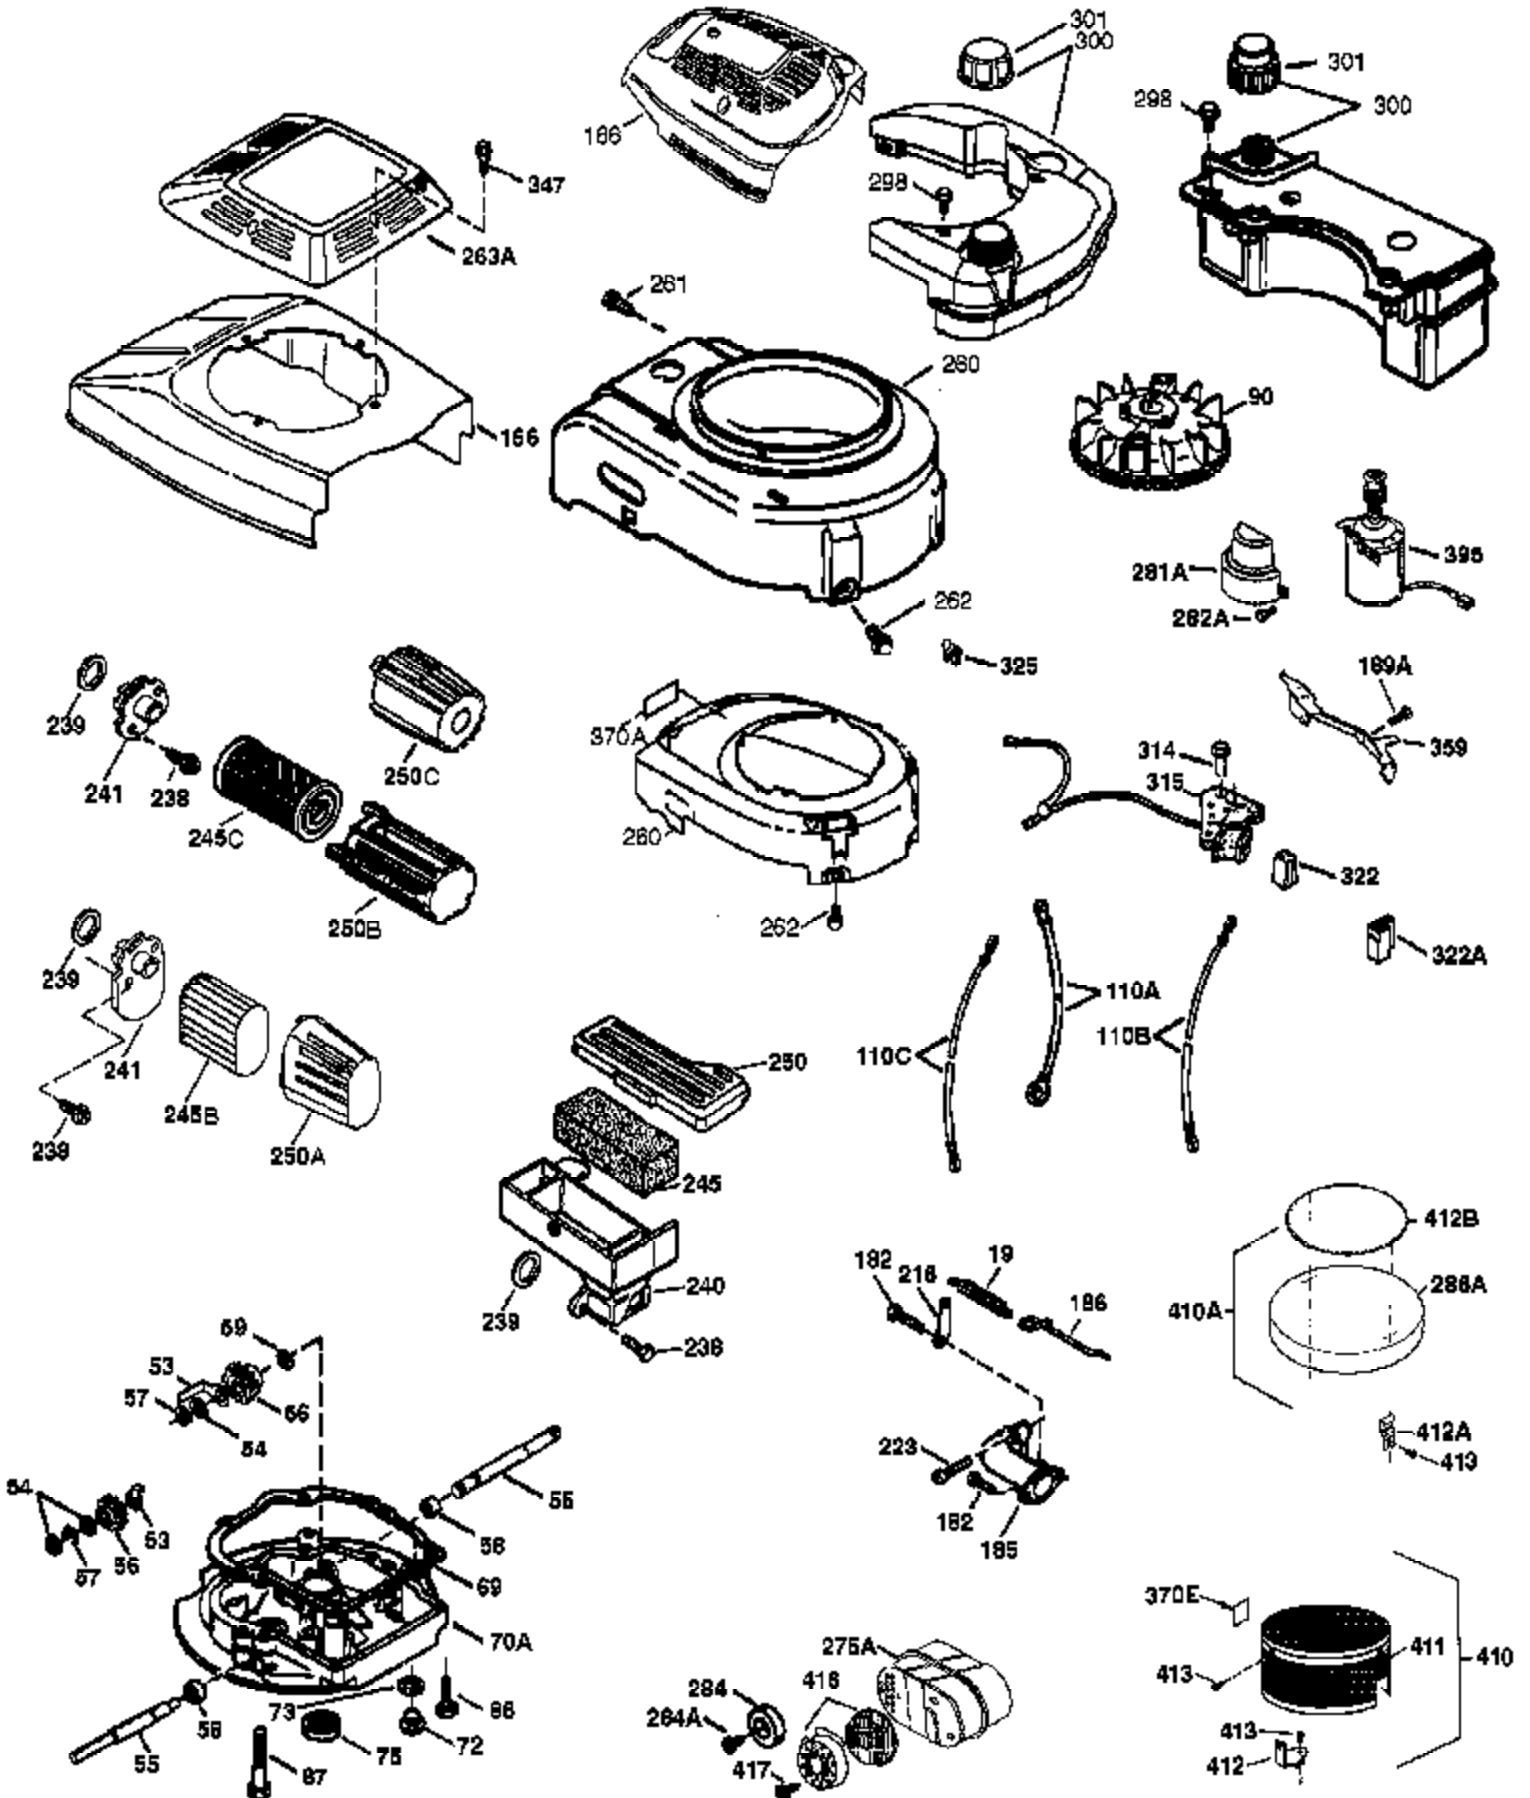

Ref #	Part Number	Qty	Description
19	36281	1	Extension Spring
41	35541	1	Piston & Pin Ass'y. (Std.) (Incl. 43)
41	35542	1	Piston & Pin Ass'y. (.010" OS) (Incl. 43)
41	35543	1	Piston & Pin Ass'y. (.020" OS) (Incl. 43)
69	35261	1	* Mounting Flange Gasket
72	36083	1	Oil Drain Plug
75	27897	1	Oil Seal
86	650488	6	Screw, 1/4-20 x 1-1/4"
90	611112	1	Flywheel
182	6201	2	Screw, 1/4-28 x 7/8"
185	36785	1	Intake Pipe
186	32653	1	Governor Link
216	33086	1	R.P.M. Adjusting Lever
223	650451	2	Screw, 1/4-20 x 1"
238	650806	2	Screw, 10-32 x 5/8"
239	34338	1	* Air Cleaner Gasket
240	37115	1	Air Cleaner Body
245	37116	1	Air Cleaner Filter
250	37118	1	Air Cleaner Cover
260	37125	1	Blower Housing
261	30200	2	Screw, 10-24 x 9/16"
262	650831	2	Screw, 1/4-20 x 1/2"
263A	36758	1	Starter Grill
300	35586	1	Fuel Tank (Incl. 292 & 301)
301	36246	1	Fuel Cap
355	590701	1	Starter Handle
370A	36261	1	Lubrication Decal
416	36085	1	Spark Arrestor Kit (Incl. 417)(Optional)
417	650821	1	Screw, 10-32 x 1/2" (Optional)