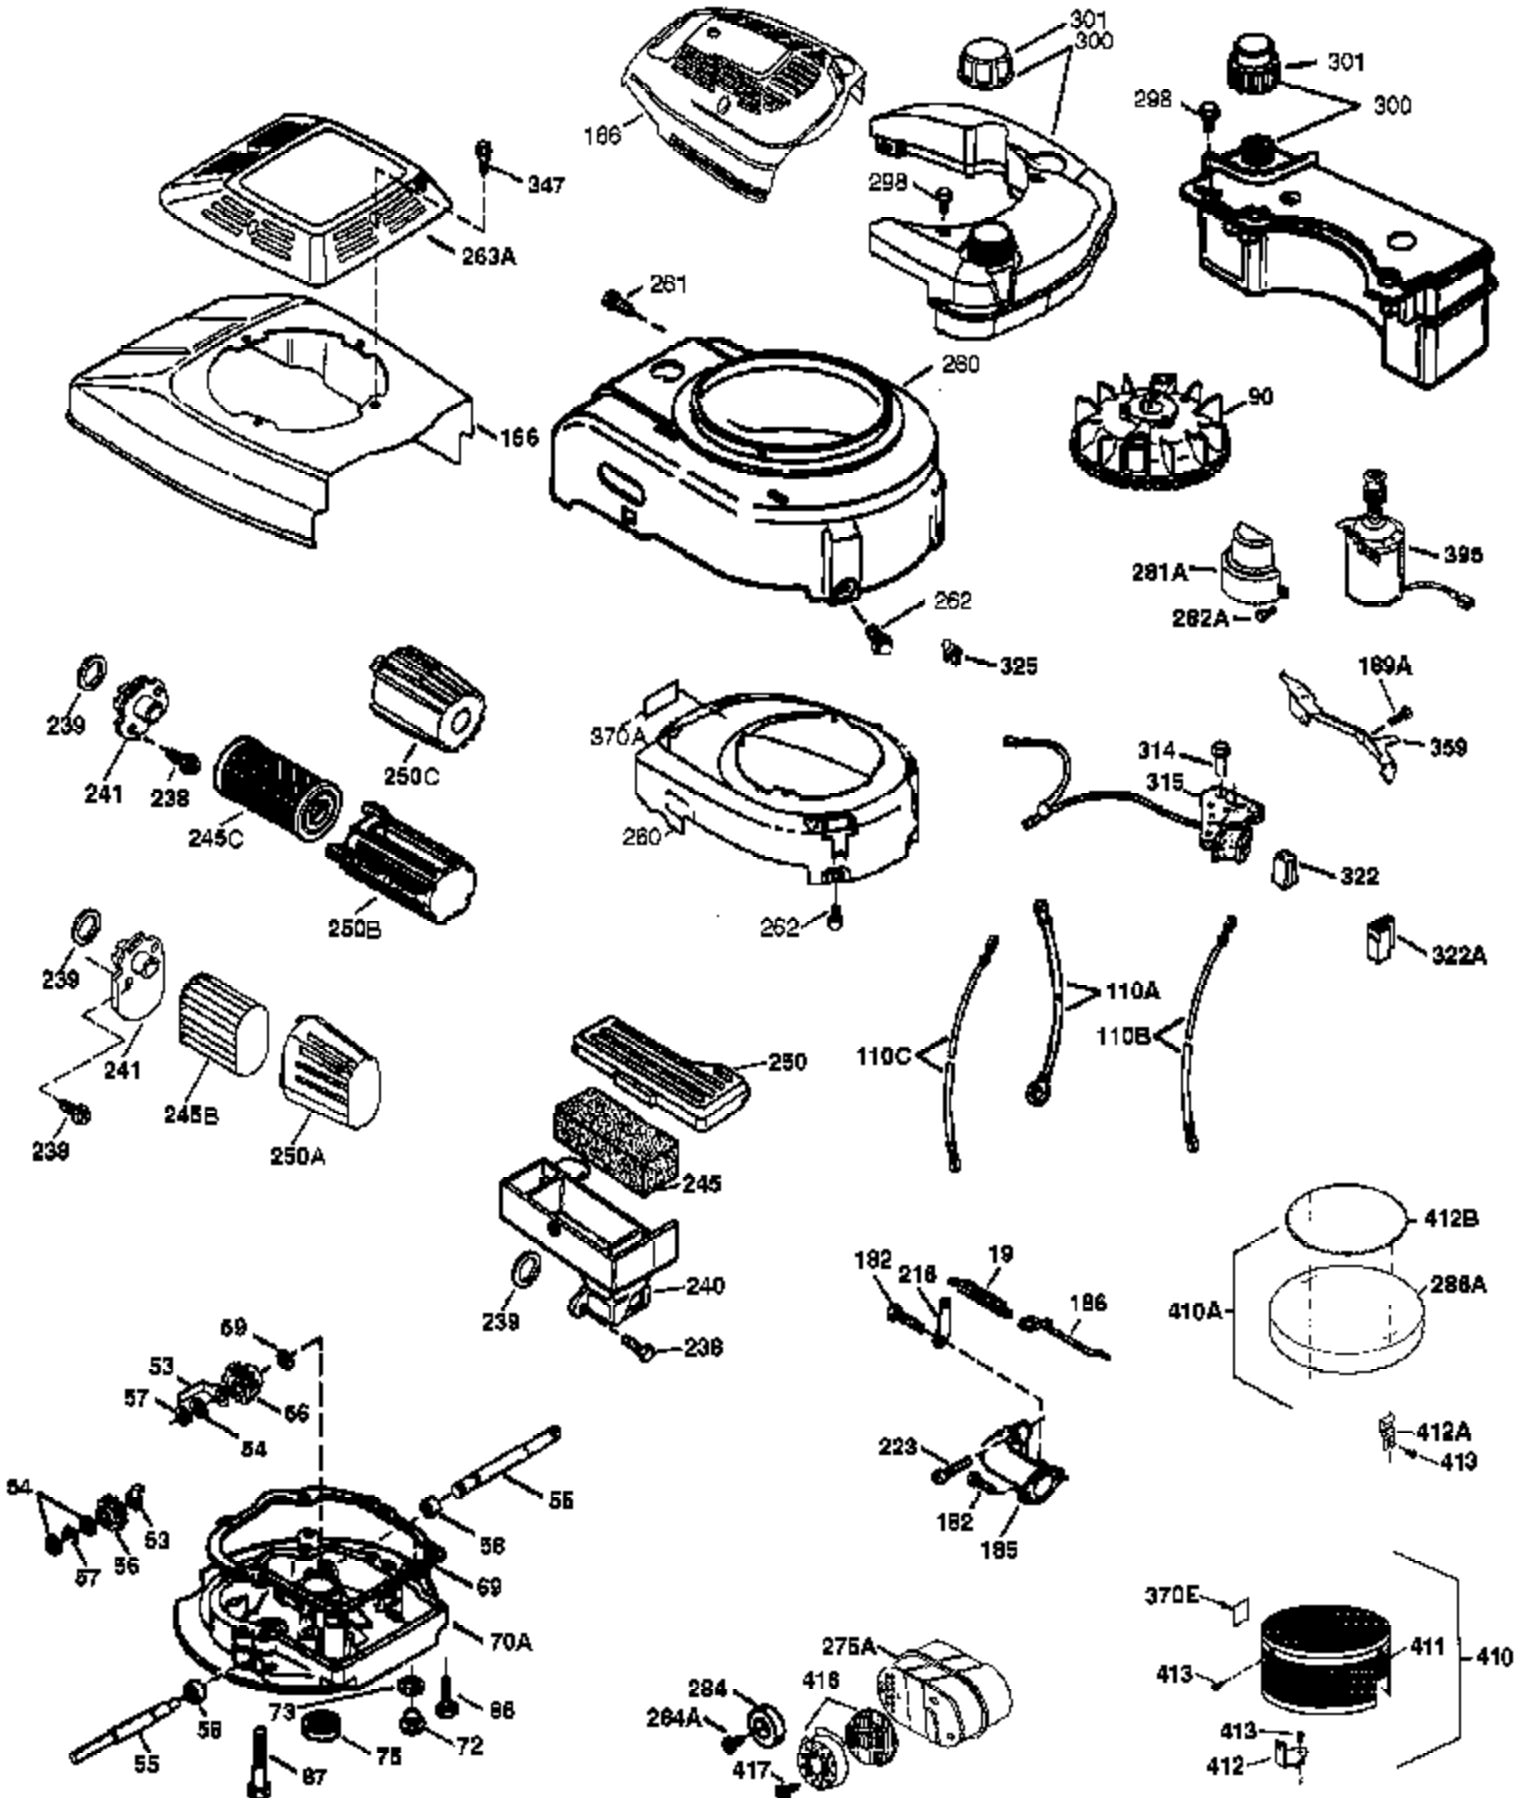

Engine Parts List #2

Ref #	Part Number	Qty	Description
19	36281	1	Extension Spring
41	35541	1	Piston & Pin Ass'y. (Std.) (Incl. 43)
41	35542	1	Piston & Pin Ass'y. (.010" OS) (Incl. 43)
41	35543	1	Piston & Pin Ass'y. (.020" OS) (Incl. 43)
69	37609	1	Mounting Flange Gasket
72	37614	1	Oil Drain Plug
75	27897	1	Oil Seal
86	650488	6	Screw, 1/4-20 x 1-1/4"
90	611112	1	Flywheel
182	6201	2	Screw, 1/4-28 x 7/8"
185	36785	1	Intake Pipe
186	32653	1	Governor Link
216	33086	1	R.P.M. Adjusting Lever
223	650451	2	Screw, 1/4-20 x 1"
238	650806	2	Screw, 10-32 x 5/8"
239	34338	1	* Air Cleaner Gasket
240	34858	1	Air Cleaner Body
245	34340	1	Air Filter
250	36213	1	Air Cleaner Cover
260	37003	1	Blower Housing
261	30200	2	Screw, 10-24 x 9/16"
262	650831	2	Screw, 1/4-20 x 1/2"
300	35586	1	Fuel Tank (Incl. 292 & 301)
301	36246	1	Fuel Cap
370A	36261	1	Lubrication Decal
416	36085	1	Spark Arrestor Kit (Incl. 417)(Optional)
417	650821	1	Screw, 10-32 x 1/2" (Optional)