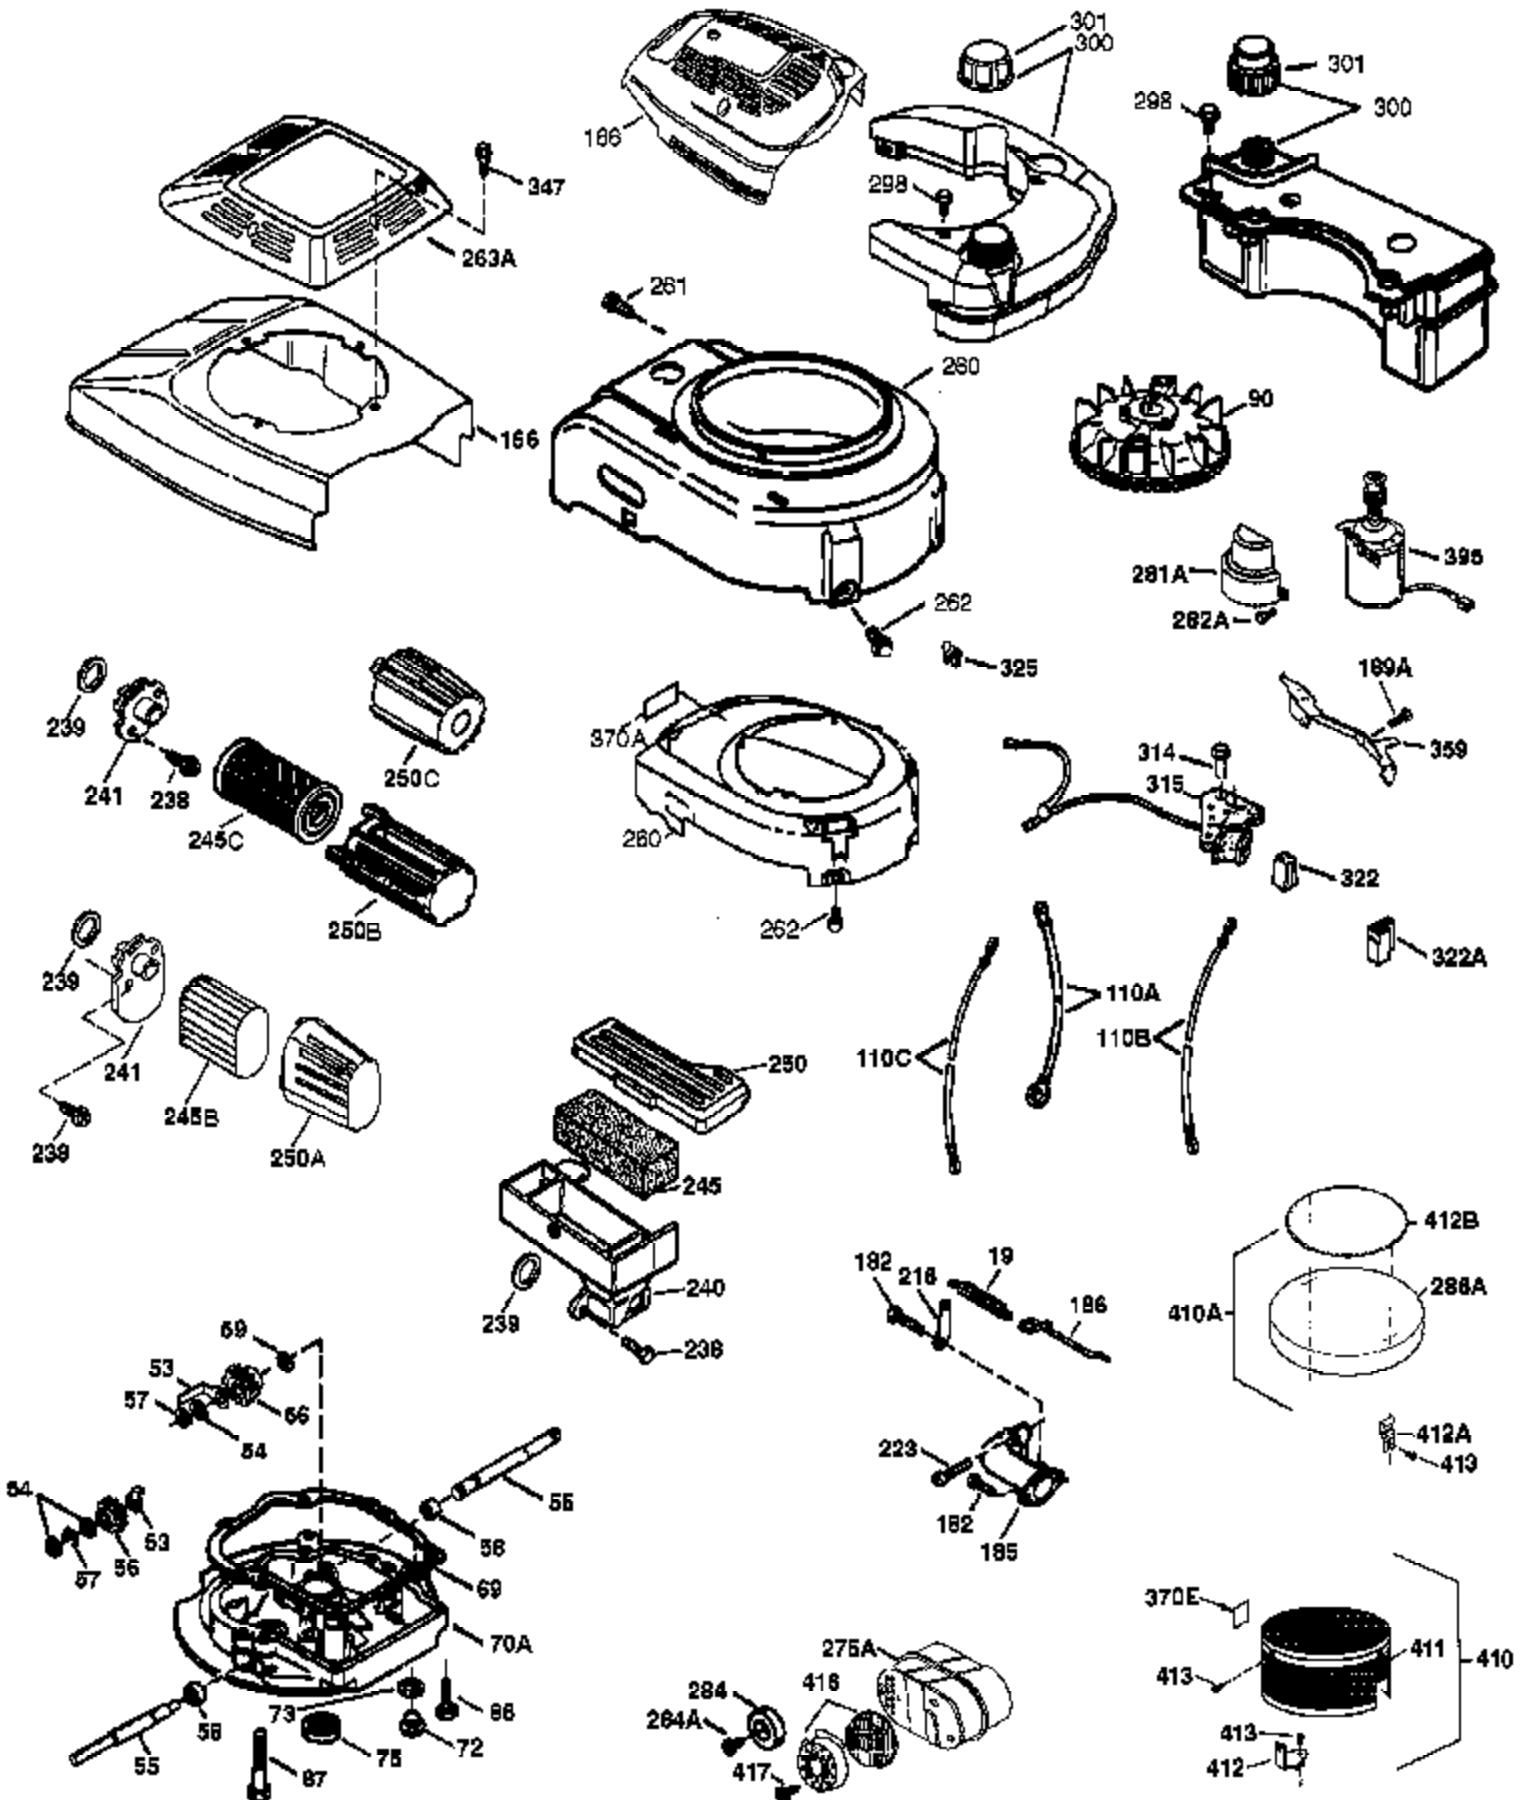

Engine Parts List #2

Ref #	Part Number	Qty	Description
19	36281	1	Extension Spring
41	35541	1	Piston & Pin Ass'y. (Std.) (Incl. 43)
41	35542	1	Piston & Pin Ass'y. (.010" OS) (Incl. 43)
41	35543	1	Piston & Pin Ass'y. (.020" OS) (Incl. 43)
69	37609	1	* Mounting Flange Gasket
72	37614	1	Oil Drain Plug
75	27897	1	Oil Seal
86	650488	6	Screw, 1/4-20 x 1-1/4"
90	611112	1	Flywheel
182	6201	2	Screw, 1/4-28 x 7/8"
185	36785	1	Intake Pipe
186	34337	1	Governor Link
223	650451	2	Screw, 1/4-20 x 1"
238	650806	2	Screw, 10-32 x 5/8"
239	34338	1	* Air Cleaner Gasket
240	34858	1	Air Cleaner Body
245	34340	1	Air Cleaner Filter
250	36213	1	Air Cleaner Cover
260	37008	1	Blower Housing
261	30200	2	Screw, 10-24 x 9/16"
262	650831	2	Screw, 1/4-20 x 1/2"
300	35586	1	Fuel Tank (Incl. 292 & 301)
301	36246	1	Fuel Cap
370A	36261	1	Lubrication Decal
416	36085	1	Spark Arrestor Kit (Incl. 417)(Optional)
417	650821	1	Screw, 10-32 x 1/2" (Optional)