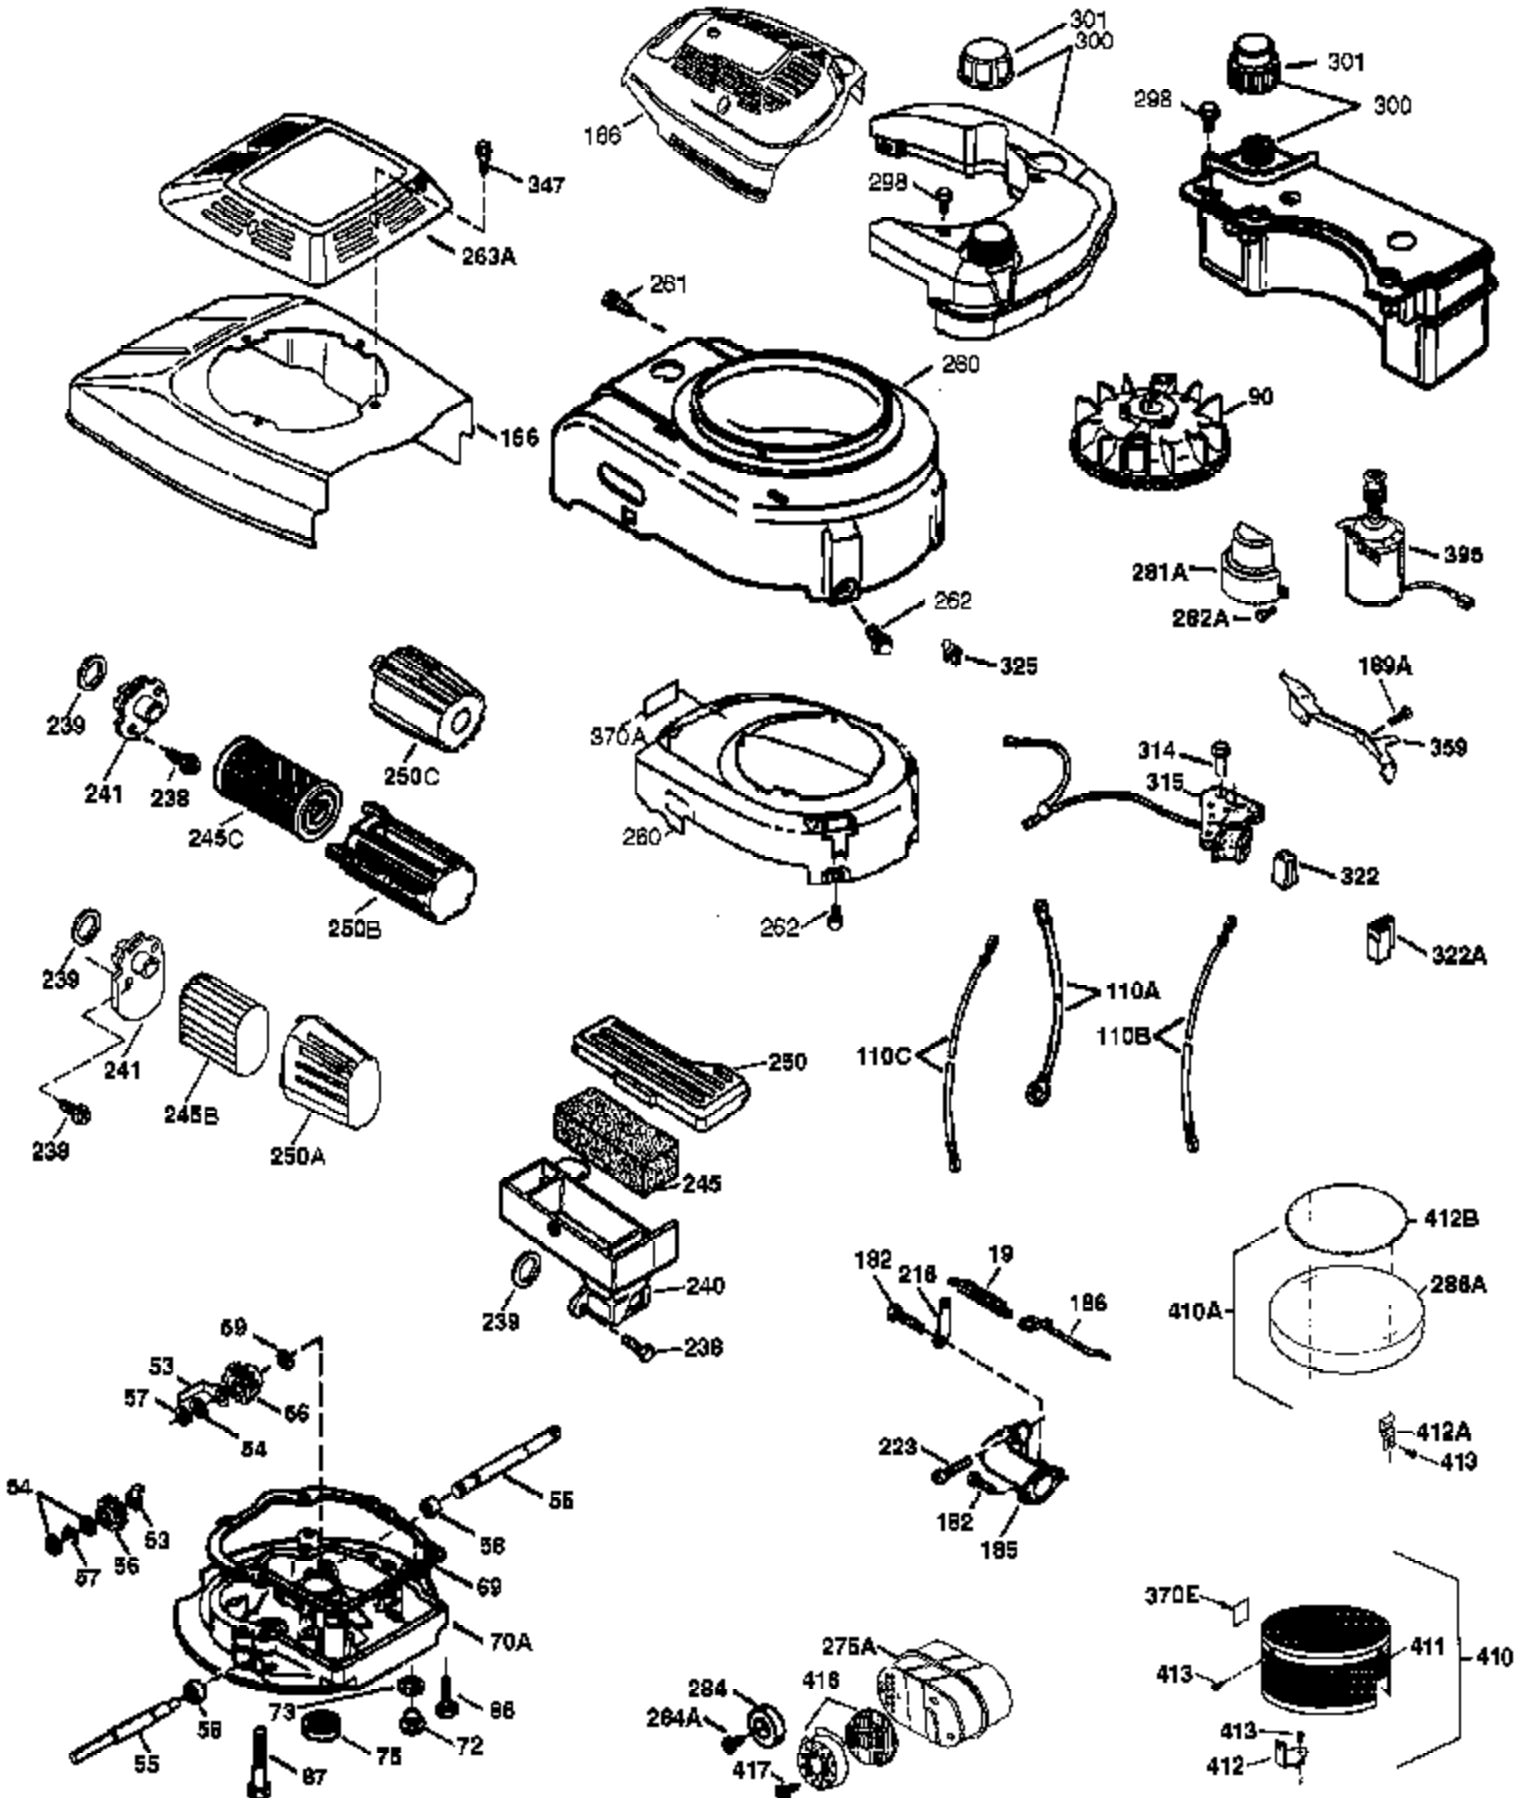

Ref #	Part Number	Qty	Description
19	36281	1	Extension Spring
41	35541	1	Piston & Pin Ass'y. (Std.) (Incl. 43)
41	35542	1	Piston & Pin Ass'y. (.010" OS) (Incl. 43)
41	35543	1	Piston & Pin Ass'y. (.020" OS) (Incl. 43)
69	37609	1	Mounting Flange Gasket
72	37614	1	Oil Drain Plug
75	27897	1	Oil Seal
86	650488	6	Screw, 1/4-20 x 1-1/4"
90	611112	1	Flywheel
182	6201	2	Screw, 1/4-28 x 7/8"
185	36785	1	Intake Pipe
186	32653	1	Governor Link
216	33086	1	Speed Adjustment Lever
223	650451	2	Screw, 1/4-20 x 1"
238	650932	2	Screw, 10-32 x 49/64"
239	34338	1	* Air Cleaner Gasket
241	35797	1	Air Cleaner Collar
245	35066	1	Air Filter (Conical)
250	35986	1	Air Cleaner Cover
260	36834	1	Blower Housing
261	30200	2	Screw, 10-24 x 9/16"
262	650831	2	Screw, 1/4-20 x 1/2"
300	35586	1	Fuel Tank (Incl. 292 & 301)
301	36246	1	Fuel Cap
370A	36261	1	Lubrication Decal
416	36085	1	Spark Arrestor Kit (Incl. 417)(Optional)
417	650821	1	Screw, 10-32 x 1/2" (Optional)