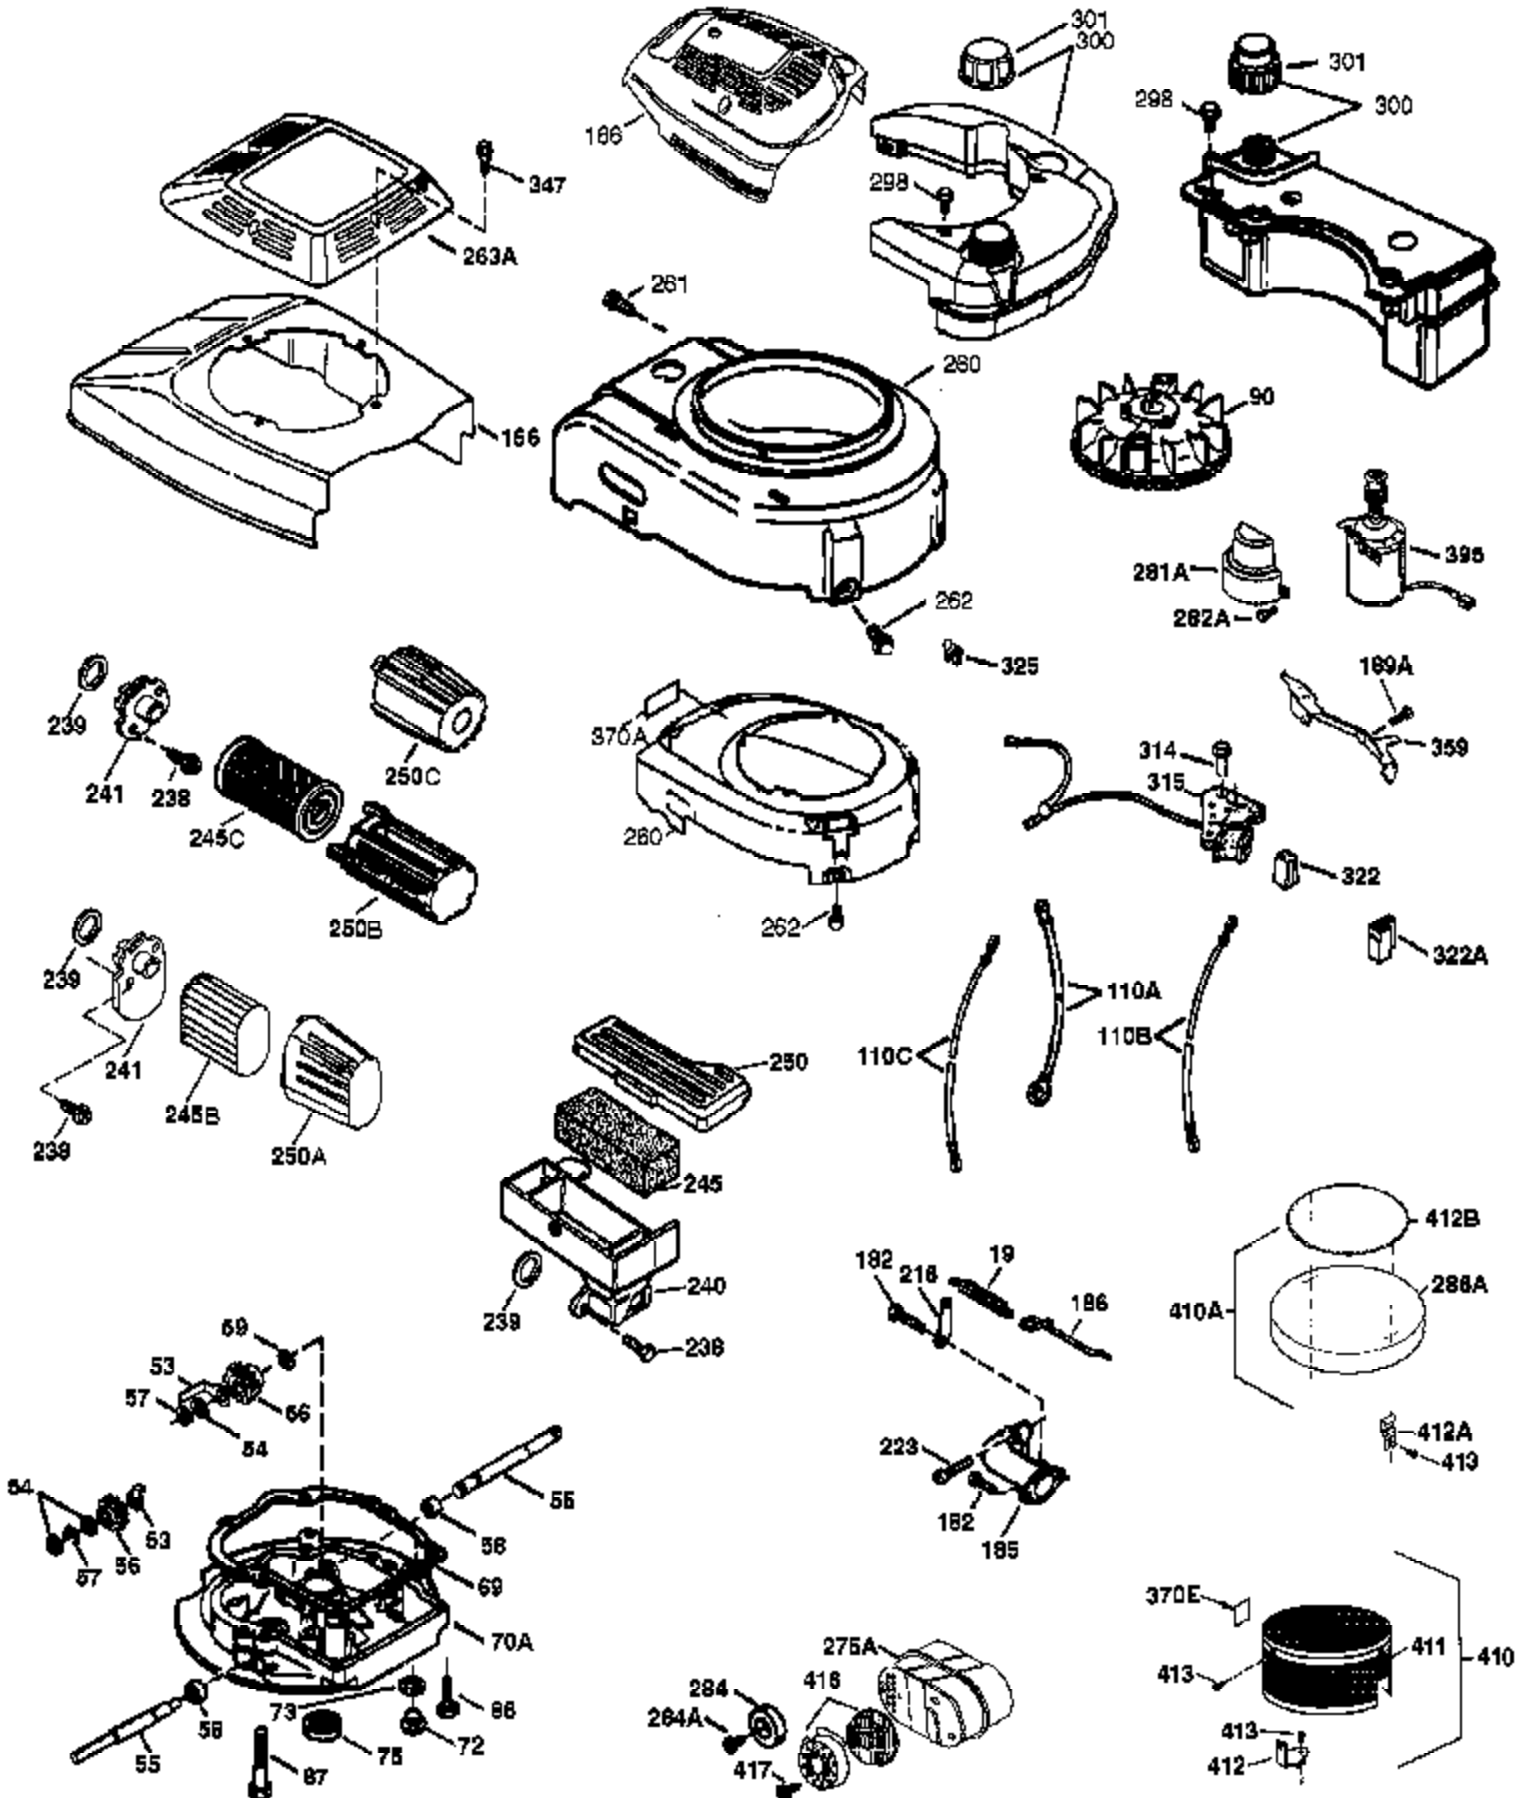

Engine Parts List #2

Ref #	Part Number	Qty	Description
19	36281	1	Extension Spring
41	35541	1	Piston & Pin Ass'y. (Std.) (Incl. 43)
41	35542	1	Piston & Pin Ass'y. (.010" OS) (Incl. 43)
41	35543	1	Piston & Pin Ass'y. (.020" OS) (Incl. 43)
69	37609	1	* Mounting Flange Gasket
72	37614	1	Oil Drain Plug
75	27897	1	Oil Seal
86	650488	6	Screw, 1/4-20 x 1-1/4"
90	611112	1	Flywheel
182	6201	2	Screw, 1/4-28 x 7/8"
185	36785	1	Intake Pipe
186	32653	1	Governor Link
216	33086	1	R.P.M. Adjusting Lever
223	650451	2	Screw, 1/4-20 x 1"
238	650932	2	Screw, 10-32 x 49/64"
239	34338	1	* Air Cleaner Gasket
241	35797	1	Air Cleaner Collar
245	35066	1	Air Filter (Conical)
250	35065	1	Air Cleaner Cover (Black)
260	36834	1	Blower Housing
261	30200	2	Screw, 10-24 x 9/16"
262	650831	2	Screw, 1/4-20 x 1/2"
300	35586	1	Fuel Tank (Incl. 292 & 301)
301	36246	1	Fuel Cap
370A	36261	1	Lubrication Decal
416	36085	1	Spark Arrestor Kit (Incl. 417)(Optional)
417	650821	1	Screw, 10-32 x 1/2" (Optional)
900		1	Replacement Engine, 750830A (Not Available in California order from 71-999
900		1	Replacement Shortblock 750829A order from 71-999