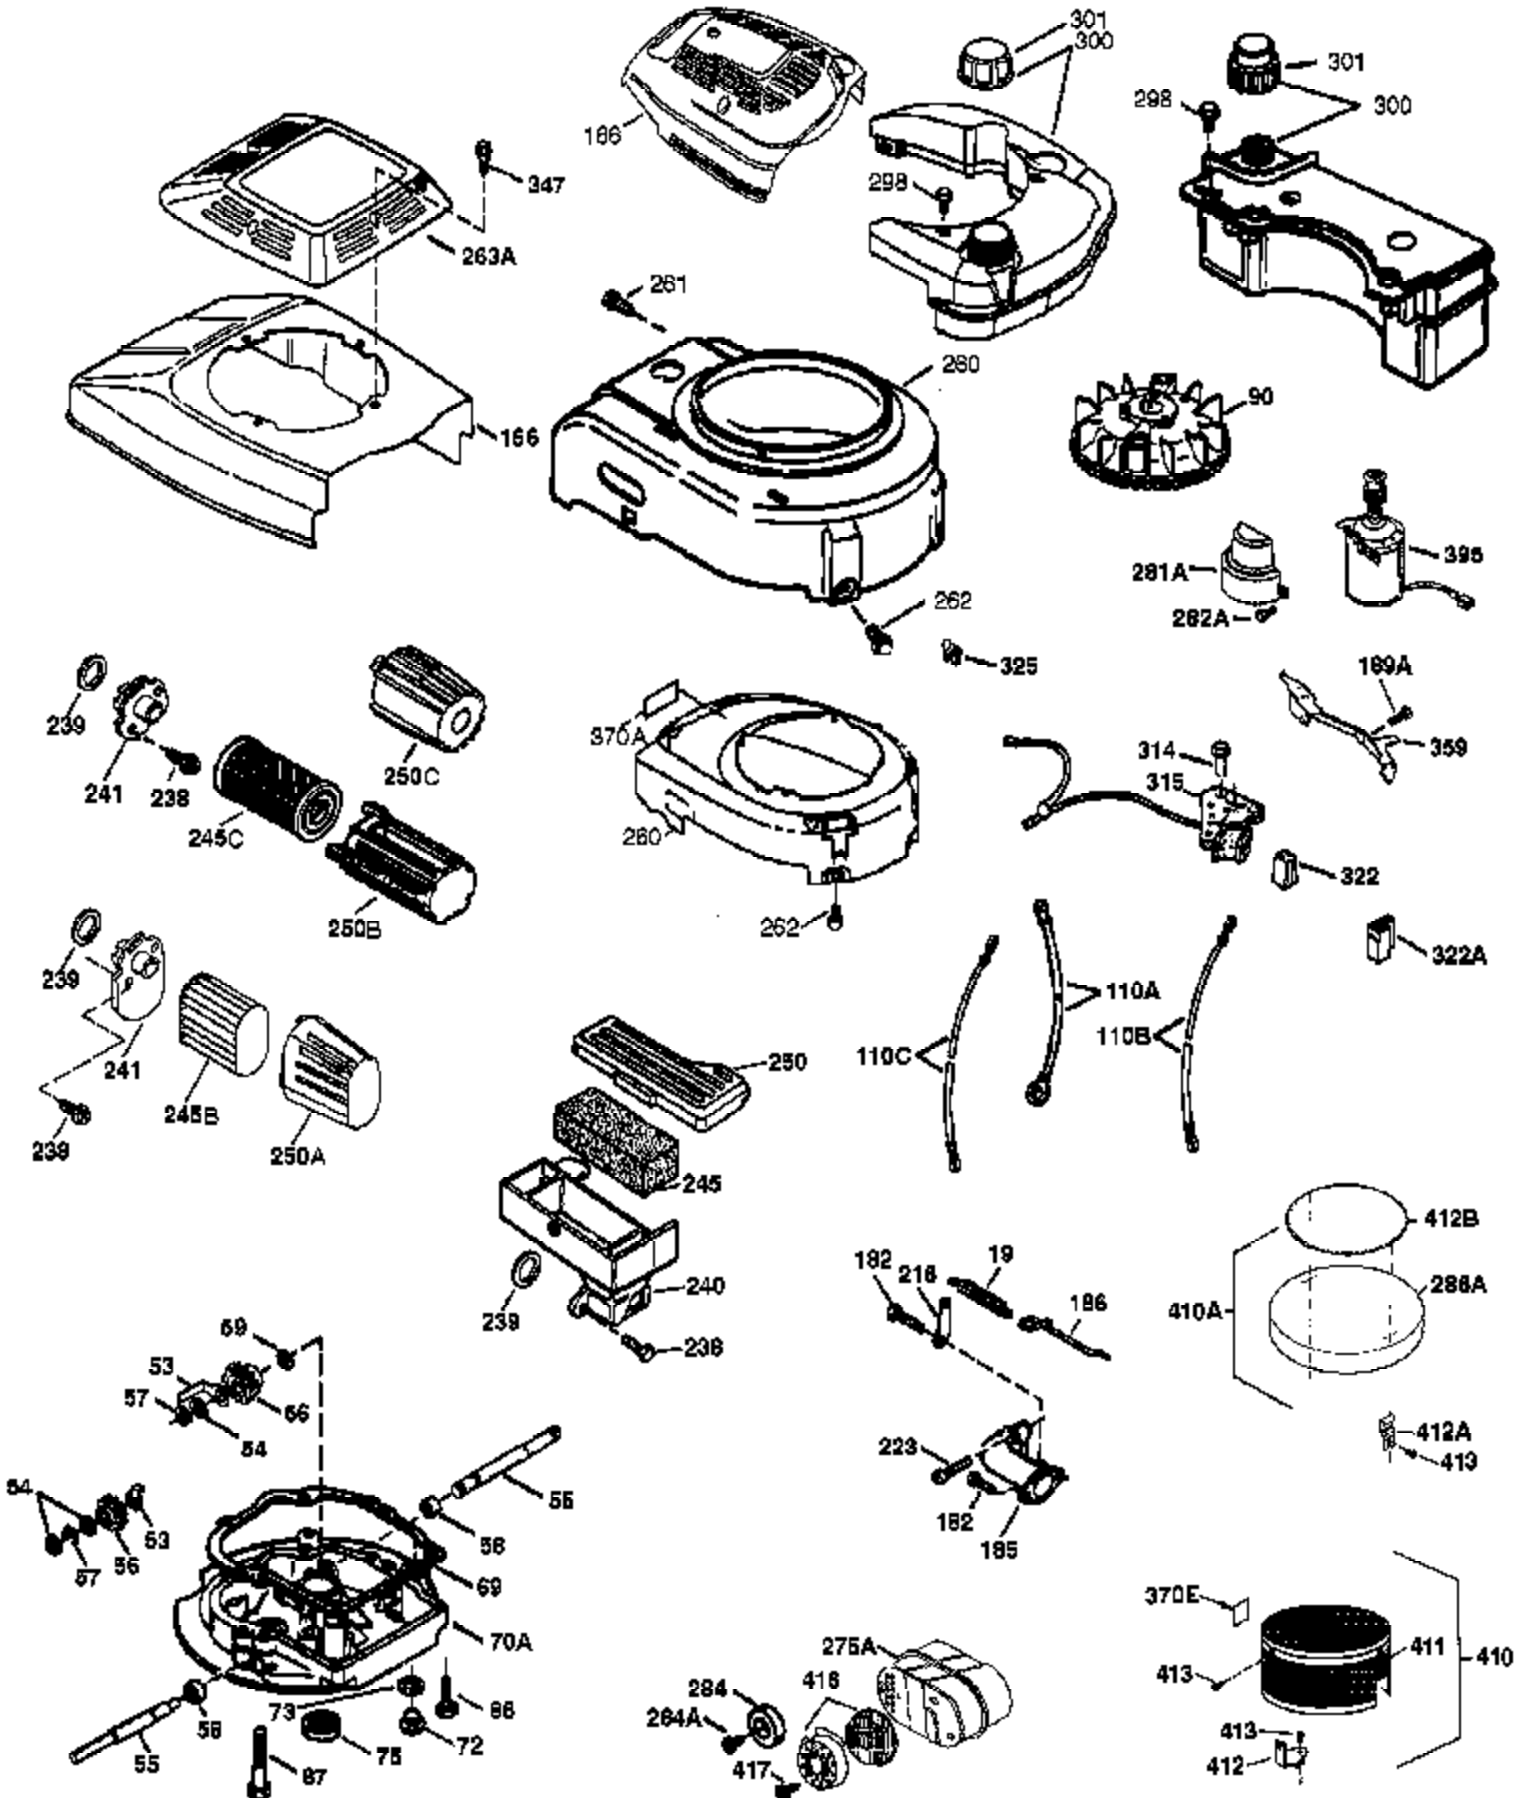

Engine Parts List #2

Ref #	Part Number	Qty	Description
19	36281	1	Extension Spring
41	35541	1	Piston & Pin Ass'y. (Std.) (Incl. 43)
41	35542	1	Piston & Pin Ass'y. (.010" OS) (Incl. 43)
41	35543	1	Piston & Pin Ass'y. (.020" OS) (Incl. 43)
69	35261	1	* Mounting Flange Gasket
72	36083	1	Oil Drain Plug
75	27897	1	Oil Seal
86	650488	6	Screw, 1/4-20 x 1-1/4"
90	611112	1	Flywheel
182	6201	2	Screw, 1/4-28 x 7/8"
185	36785	1	Intake Pipe
186	34337	1	Governor Link
223	650451	2	Screw, 1/4-20 x 1"
238	650806	2	Screw, 10-32 x 5/8"
239	34338	1	* Air Cleaner Gasket
240	34858	1	Air Cleaner Body
245	34340	1	Air Cleaner Filter
250	36213	1	Air Cleaner Cover
260	37008	1	Blower Housing
261	30200	2	Screw, 10-24 x 9/16"
262	650831	2	Screw, 1/4-20 x 1/2"
263A	37036	1	Starter Grill
300	35586	1	Fuel Tank (Incl. 292 & 301)
301	36246	1	Fuel Cap Ass'y (Black)
355	590701	1	Starter Handle
370A	36261	1	Lubrication Decal (Replaces 64-831)
416	36085	1	Spark Arrestor Kit (Incl. 417)(Optional)
417	650821	1	Screw, 10-32 x 1/2" (Optional)