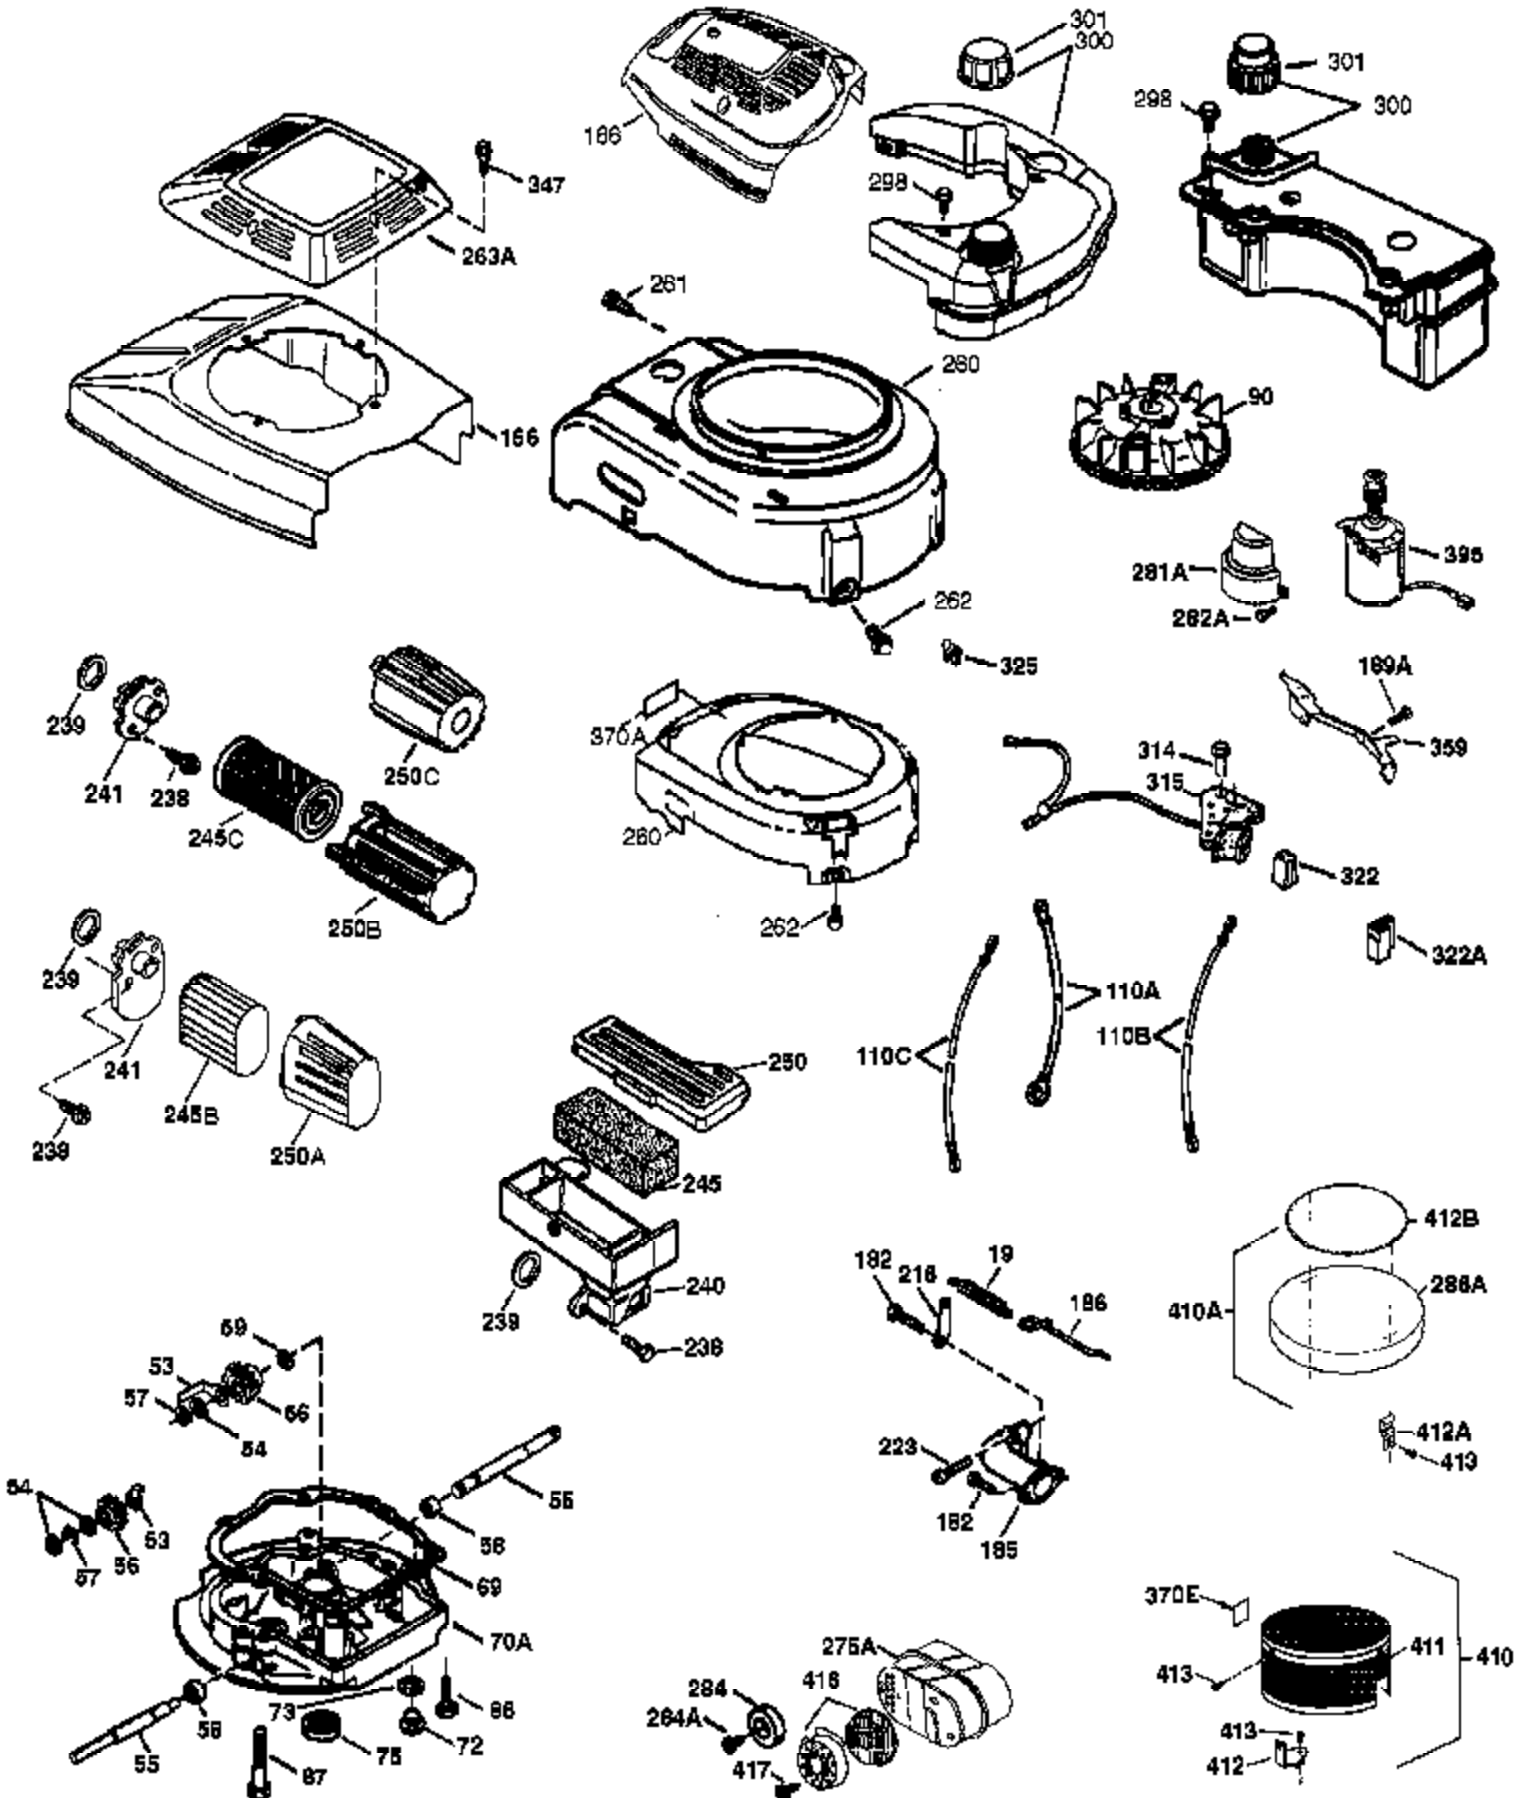

Ref #	Part Number	Qty	Description
19	36281	1	Extension Spring
41	35541	1	Piston & Pin Ass'y. (Std.) (Incl. 43)
41	35542	1	Piston & Pin Ass'y. (.010" OS) (Incl. 43)
41	35543	1	Piston & Pin Ass'y. (.020" OS) (Incl. 43)
69	35261	1	* Mounting Flange Gasket
72	36083	1	Oil Drain Plug
75	27897	1	Oil Seal
86	650488	6	Screw, 1/4-20 x 1-1/4"
90	611112	1	Flywheel
182	6201	2	Screw, 1/4-28 x 7/8"
185	36785	1	Intake Pipe
186	34337	1	Governor Link
223	650451	2	Screw, 1/4-20 x 1"
238	650806	2	Screw, 10-32 x 5/8"
239	34338	1	* Air Cleaner Gasket
240	37115	1	Air Cleaner Body
245	37116	1	Air Cleaner Filter
250	37118	1	Air Cleaner Cover
251	650886	1	Wing Nut
260	37151	1	Blower Housing
261	30200	2	Screw, 10-24 x 9/16"
262	650831	2	Screw, 1/4-20 x 1/2"
300	35586	1	Fuel Tank (Incl. 292 & 301)
301	36246	1	Fuel Cap
370E	34387	1	Screen Decal
370A	36261	1	Lubrication Decal (Replaces 64-831)
411	37322	1	Debris Screen (Black)
412	37323	1	Recoil Bracket
413	650910	3	Screw 8-32 X 1/4"
416	36085	1	Spark Arrestor Kit (Incl. 417)(Optional)
417	650821	1	Screw, 10-32 x 1/2" (Optional)