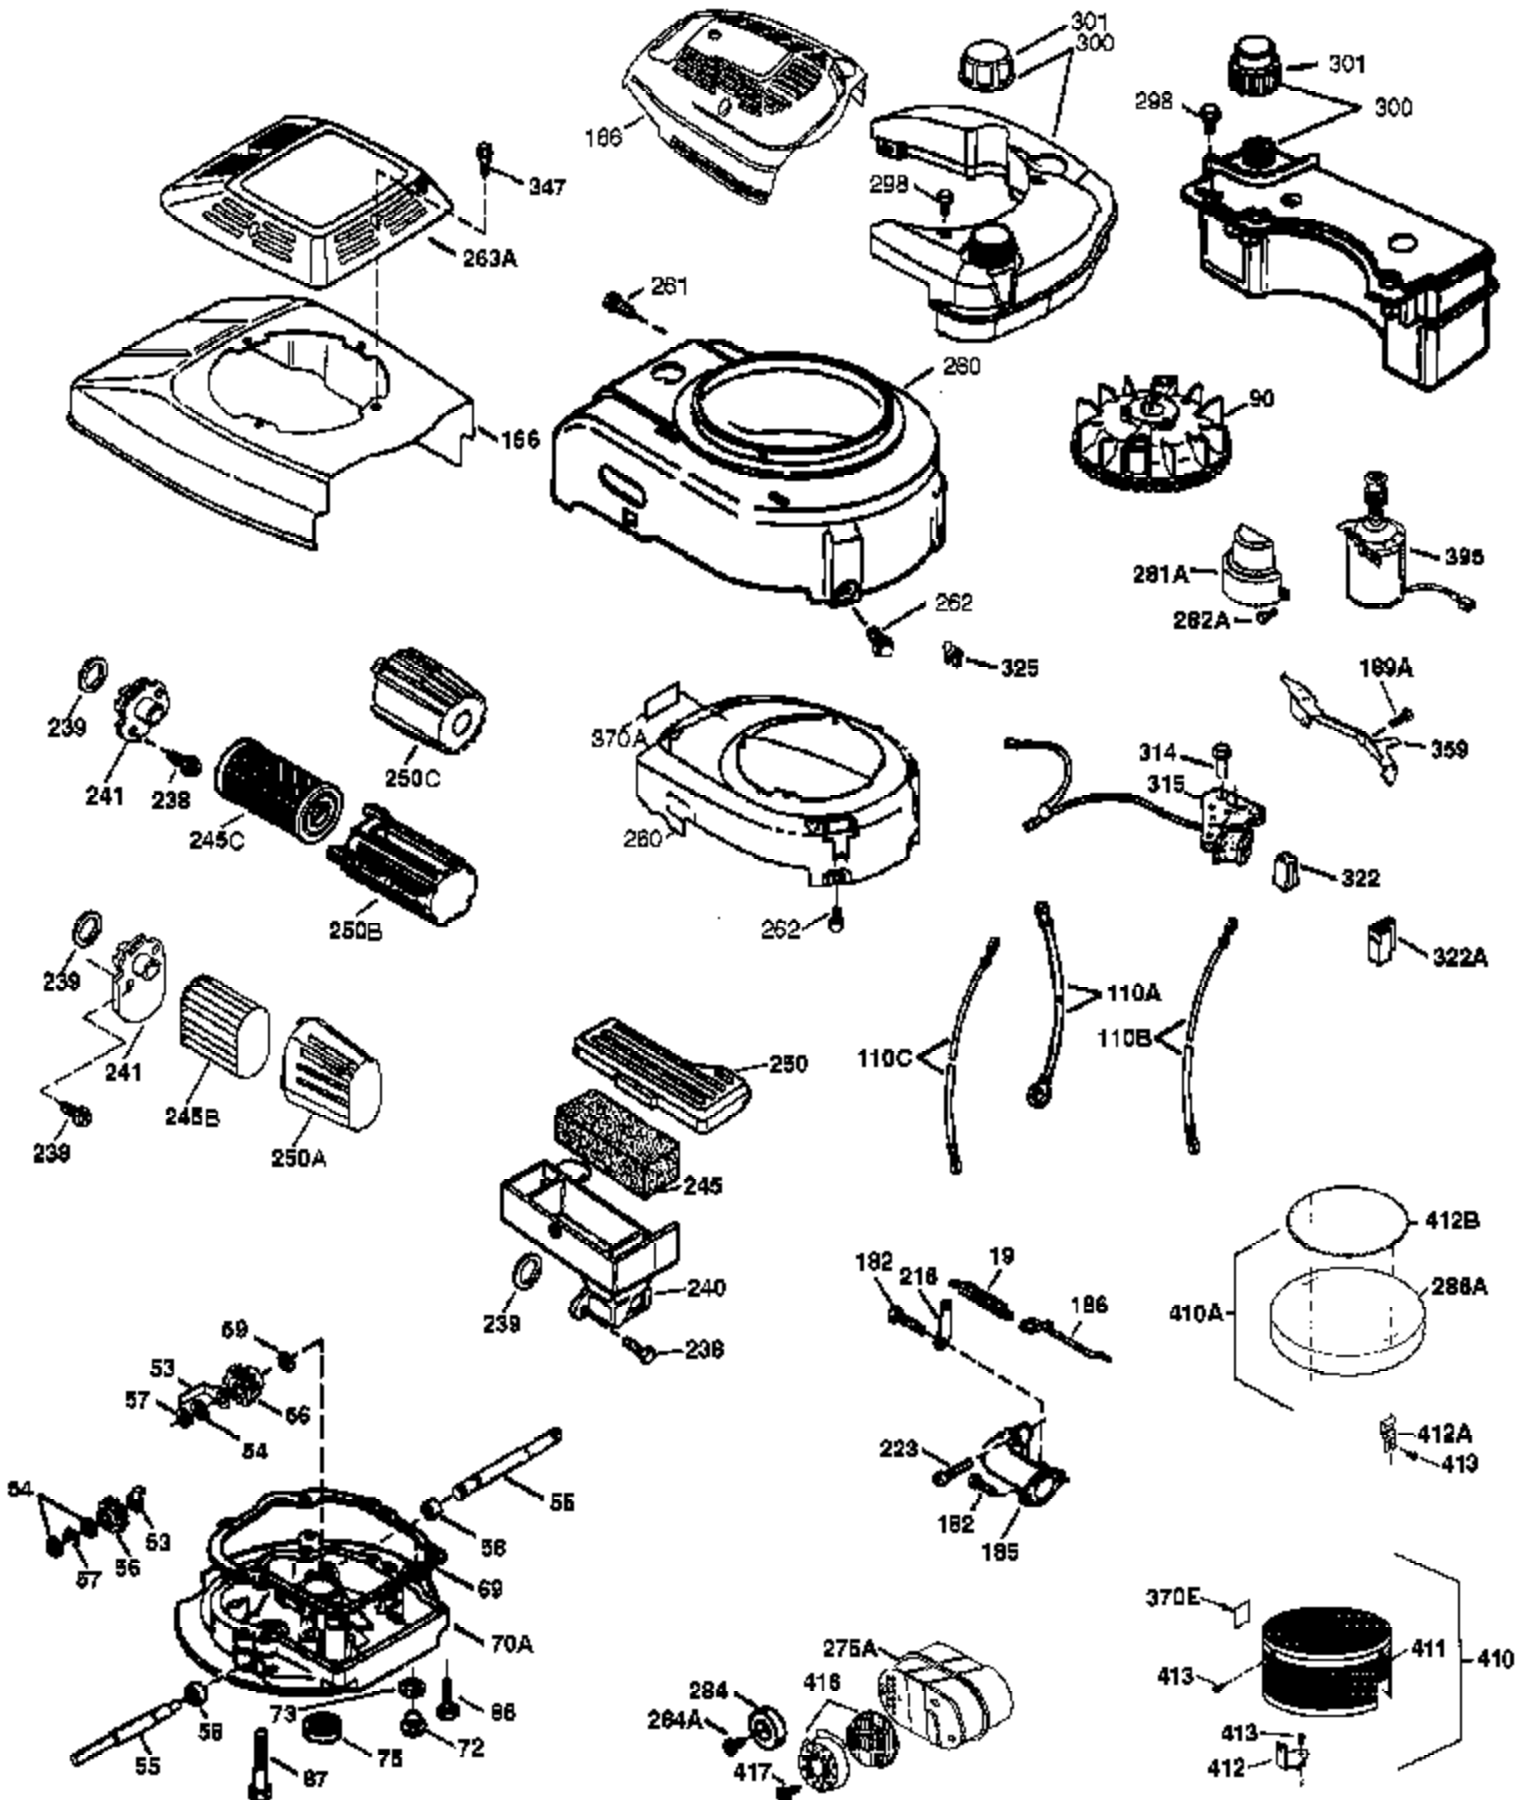

Ref #	Part Number	Qty	Description
19	37453	1	Extension Spring
41	35541	1	Piston & Pin Ass'y. (Std.) (Incl. 43)
41	35542	1	Piston & Pin Ass'y. (.010" OS) (Incl. 43)
41	35543	1	Piston & Pin Ass'y. (.020" OS) (Incl. 43)
69	35261	1	* Mounting Flange Gasket
72	36083	1	Oil Drain Plug
75	27897	1	Oil Seal
86	650488	6	Screw, 1/4-20 x 1-1/4"
90	611112	1	Flywheel
182	6201	2	Screw, 1/4-28 x 7/8"
185	36785	1	Intake Pipe
186	36255	1	Governor Link
223	650451	2	Screw, 1/4-20 x 1"
238	650806	2	Screw, 10-32 x 5/8"
239	34338	1	* Air Cleaner Gasket
240	37115	1	Air Cleaner Body
245	37116	1	Air Cleaner Filter
250	37118	1	Air Cleaner Cover
260	37125	1	Blower Housing
261	30200	2	Screw, 10-24 x 9/16"
262	650831	2	Screw, 1/4-20 x 1/2"
263A	36758	1	Starter Grill
300	35586	1	Fuel Tank (Incl. 292 & 301)
301	36246	1	Fuel Cap
370A	36261	1	Lubrication Decal
416	36085	1	Spark Arrestor Kit (Incl. 417)(Optional)
417	650821	1	Screw, 10-32 x 1/2" (Optional)