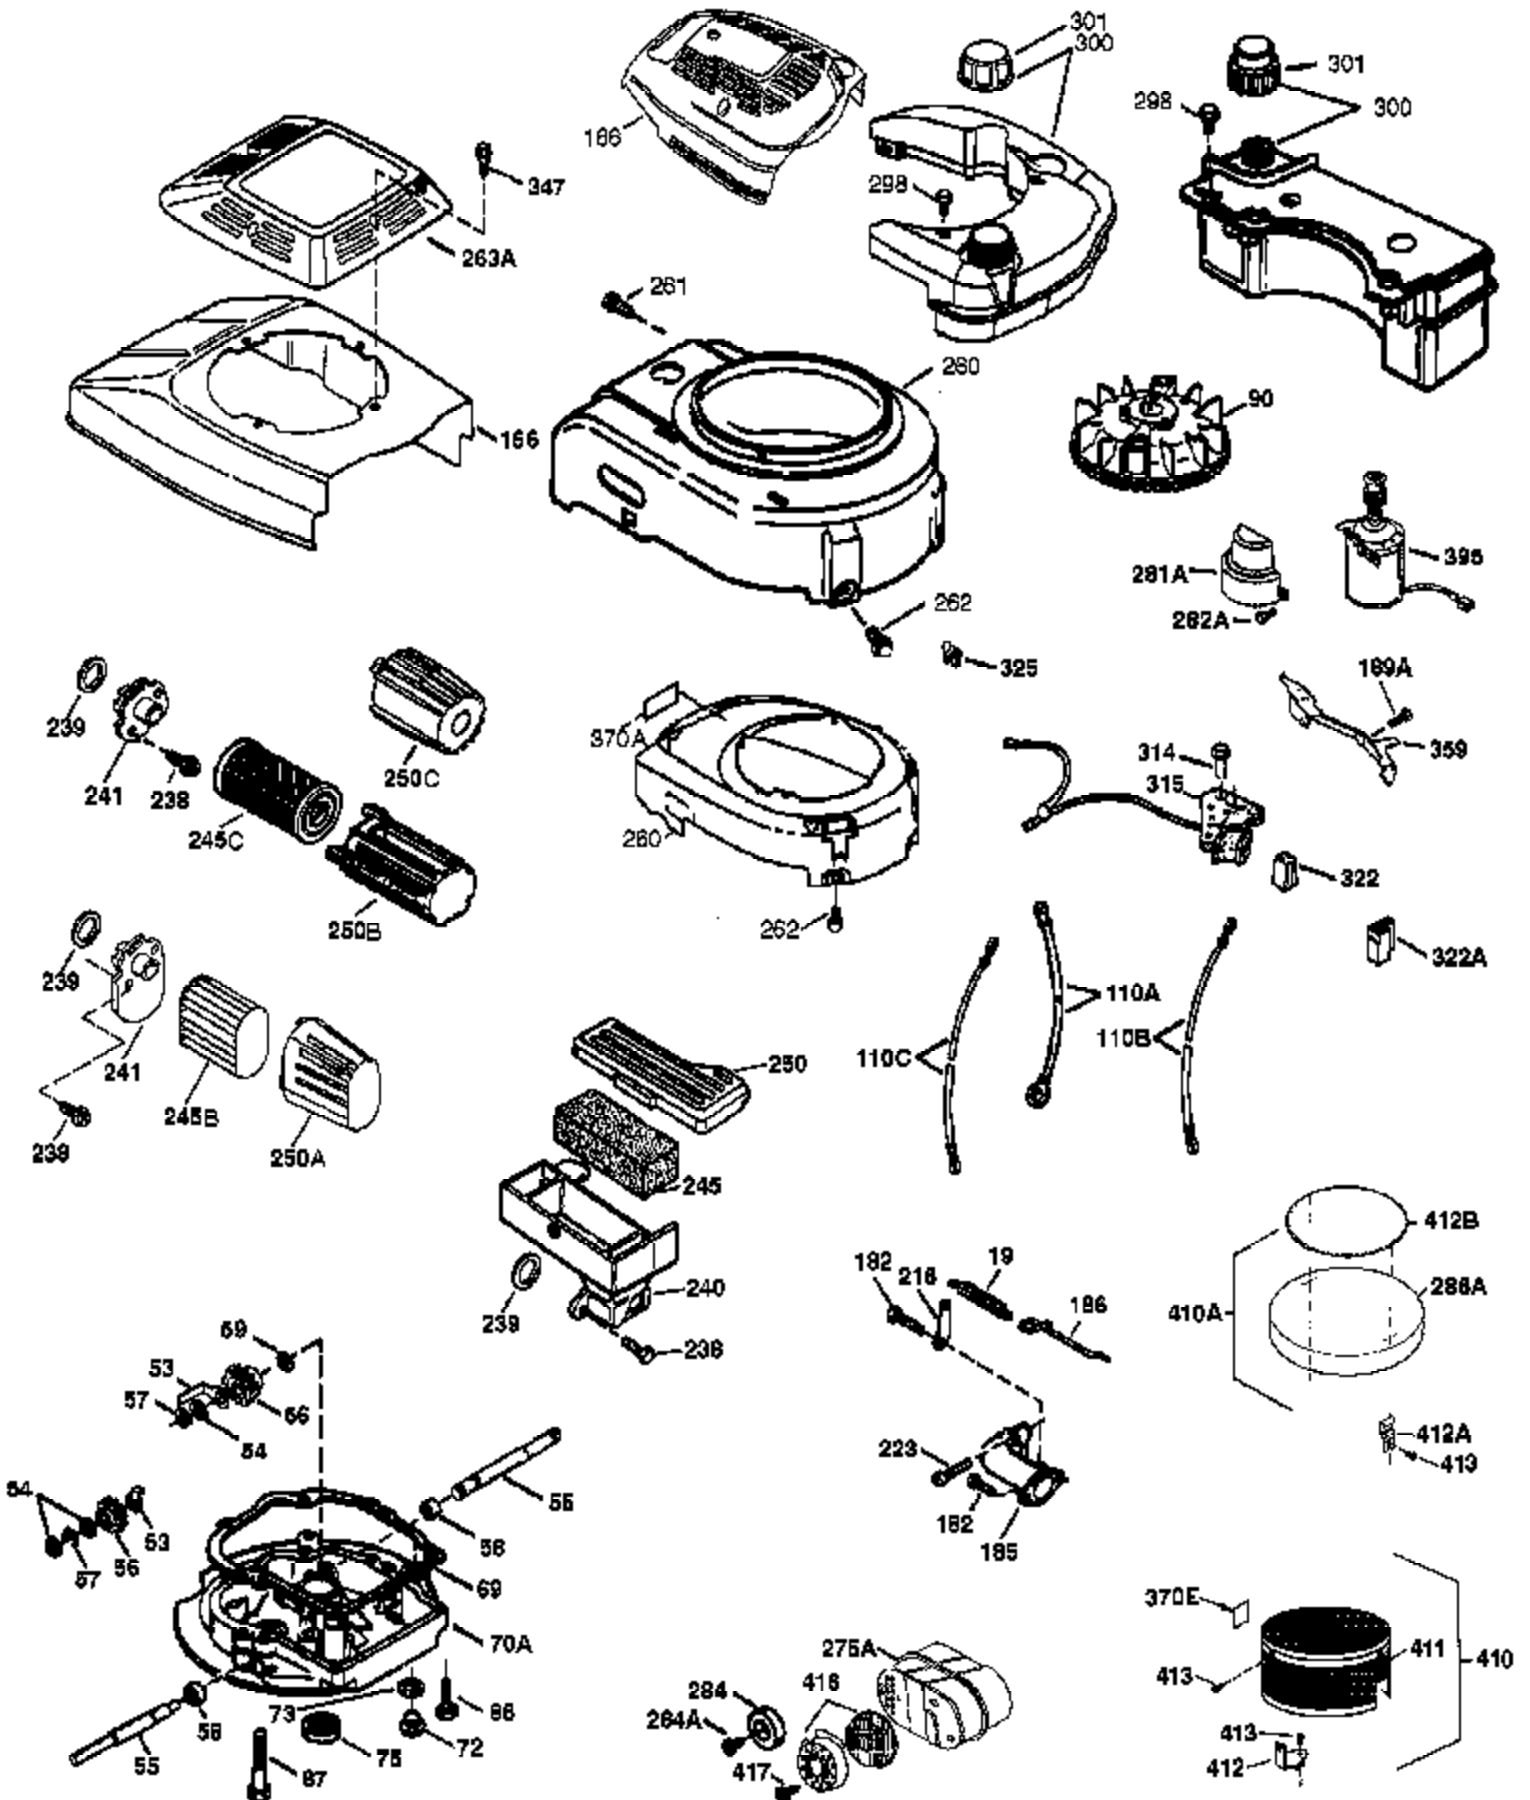

Engine Parts List #2

Ref #	Part Number	Qty	Description
19	37453	1	Extension Spring
41	35541	1	Piston & Pin Ass'y. (Std.) (Incl. 43)
41	35542	1	Piston & Pin Ass'y. (.010" OS) (Incl. 43)
41	35543	1	Piston & Pin Ass'y. (.020" OS) (Incl. 43)
69	35261	1	Mounting Flange Gasket
72	36083	1	Oil Drain Plug
75	27897	1	Oil Seal
86	650488	6	Screw, 1/4-20 x 1-1/4"
90	611112	1	Flywheel
182	6201	2	Screw, 1/4-28 x 7/8"
185	36785	1	Intake Pipe
186	36255	1	Governor Link
223	650451	2	Screw, 1/4-20 x 1"
238	650806	2	Screw, 10-32 x 5/8"
239	34338	1	* Air Cleaner Gasket
240	37115	1	Air Cleaner Body (Incl. 239)
245	37116	1	Air Cleaner Filter
250	37118	1	Air Cleaner Cover
260	37135	1	Blower Housing
261	30200	2	Screw, 10-24 x 9/16"
262	650831	2	Screw, 1/4-20 x 1/2"
300	35586	1	Fuel Tank (Incl. 292 & 301)
301	36246	1	Fuel Cap
370A	36261	1	Lubrication Decal
416	36085	1	Spark Arrestor Kit (Incl. 417)(Optional)
417	650821	1	Screw, 10-32 x 1/2" (Optional)