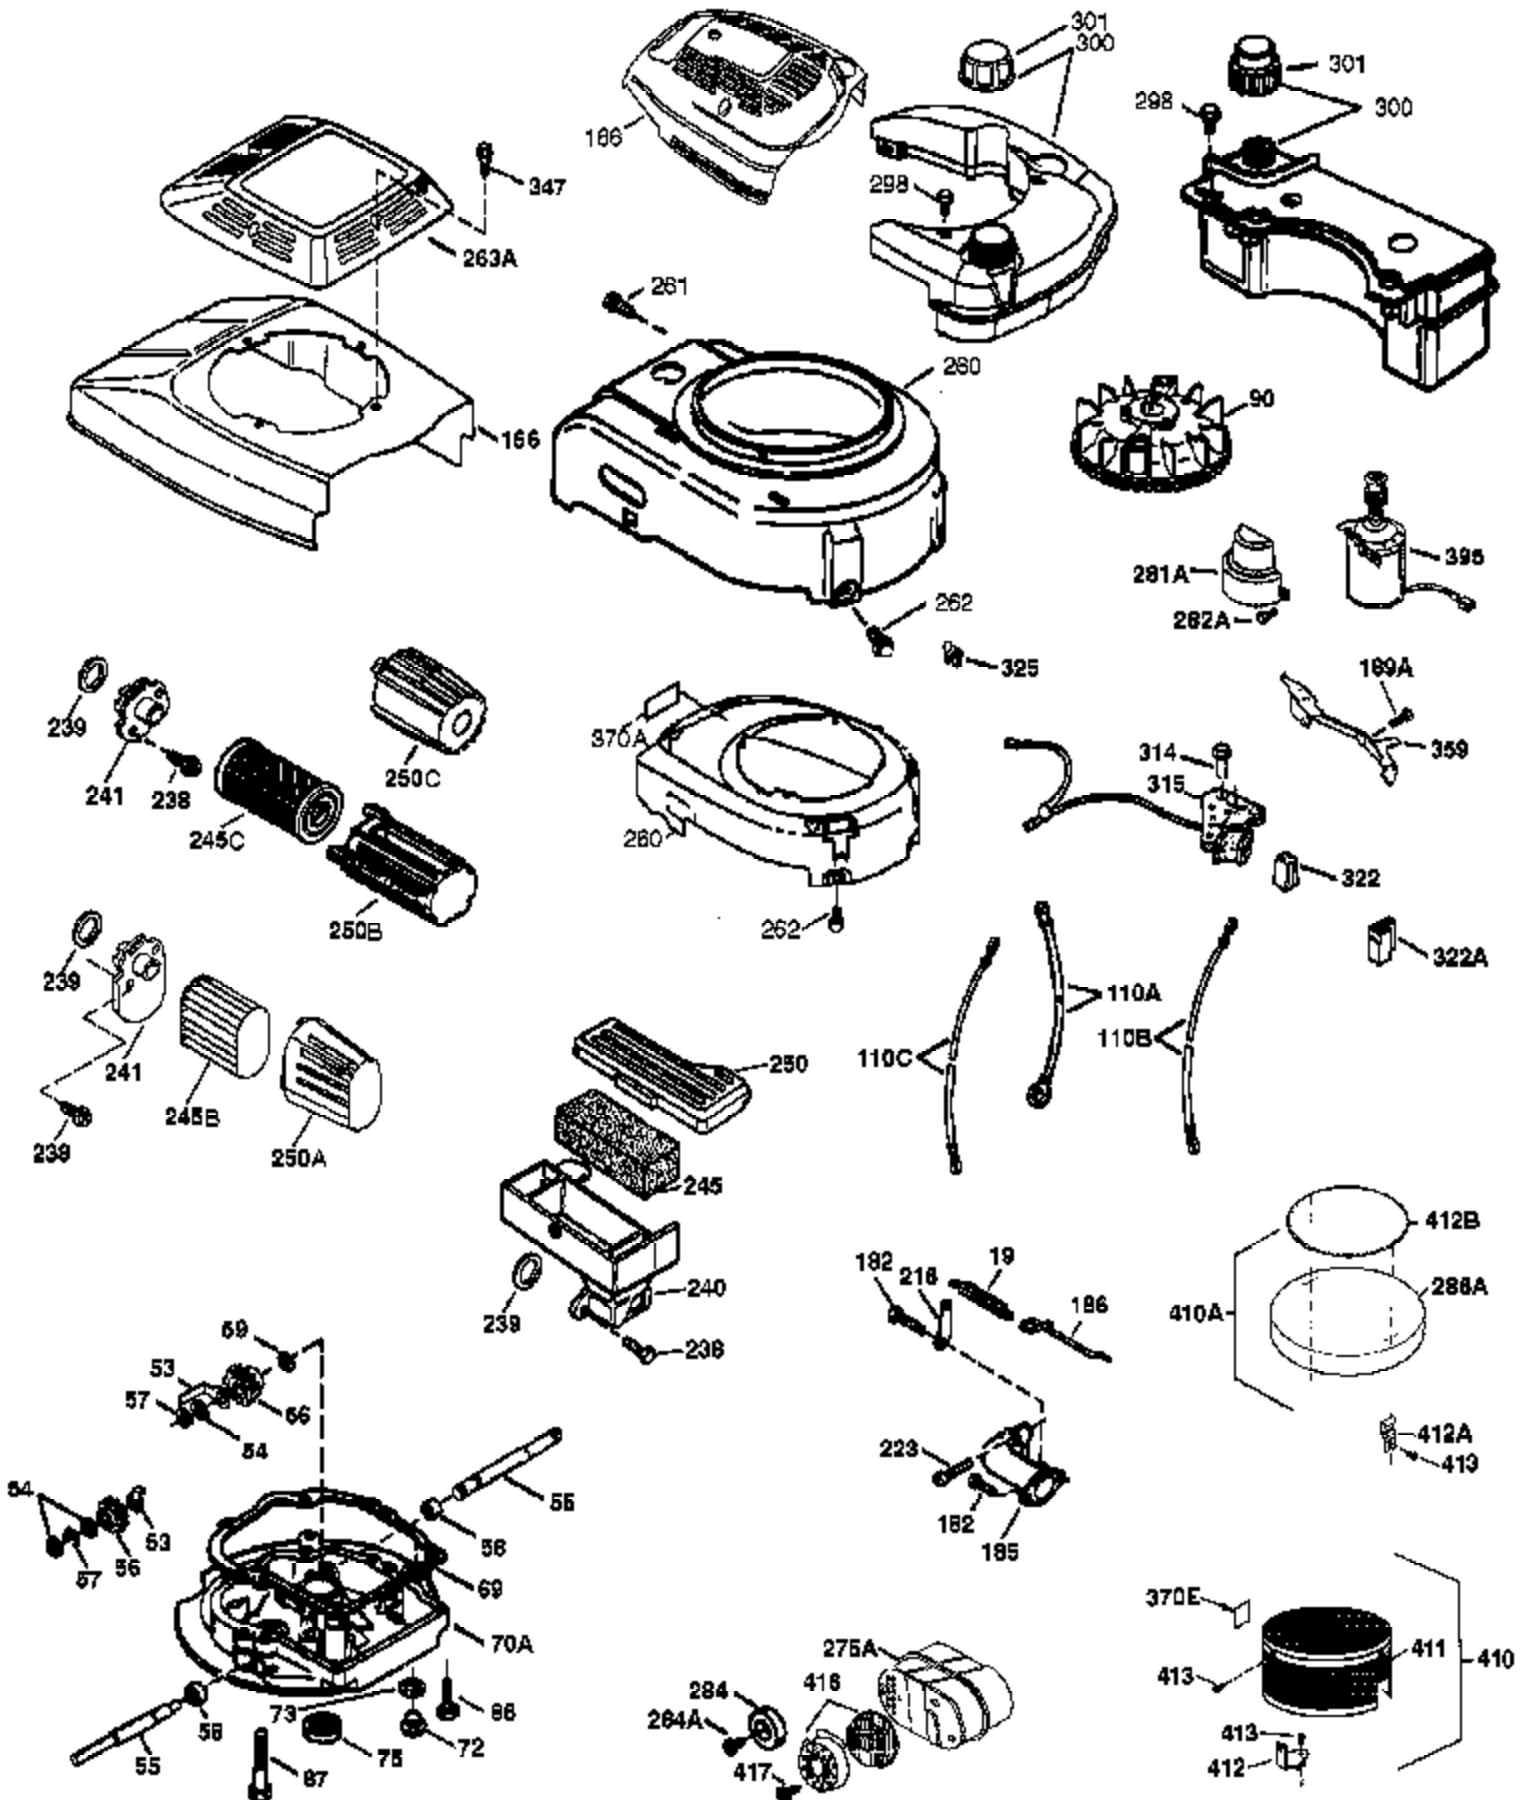

Engine Parts List #2

Ref #	Part Number	Qty	Description
19	37453	1	Extension Spring
41	35541	1	Piston & Pin Ass'y. (Std.) (Incl. 43)
41	35542	1	Piston & Pin Ass'y. (.010" OS) (Incl. 43)
41	35543	1	Piston & Pin Ass'y. (.020" OS) (Incl. 43)
69	35261	1	Mounting Flange Gasket
72	36083	1	Oil Drain Plug
75	27897	1	Oil Seal
86	650488	6	Screw, 1/4-20 x 1-1/4"
90	611112	1	Flywheel
182	6201	2	Screw, 1/4-28 x 7/8"
185	36785	1	Intake Pipe
186	36255	1	Governor Link
223	650451	2	Screw, 1/4-20 x 1"
238	650806	2	Screw, 10-32 x 5/8"
239	34338	1	* Air Cleaner Gasket
240	37115	1	Air Cleaner Body (Incl. 239)
245	37116	1	Air Cleaner Filter
250	37118	1	Air Cleaner Cover
260	37135	1	Blower Housing
261	30200	2	Screw, 10-24 x 9/16"
262	650831	2	Screw, 1/4-20 x 1/2"
300	35586	1	Fuel Tank (Incl. 292 & 301)
301	36246	1	Fuel Cap
370A	36261	1	Lubrication Decal
416	36085	1	Spark Arrestor Kit (Incl. 417)(Optional)
417	650821	1	Screw, 10-32 x 1/2" (Optional)