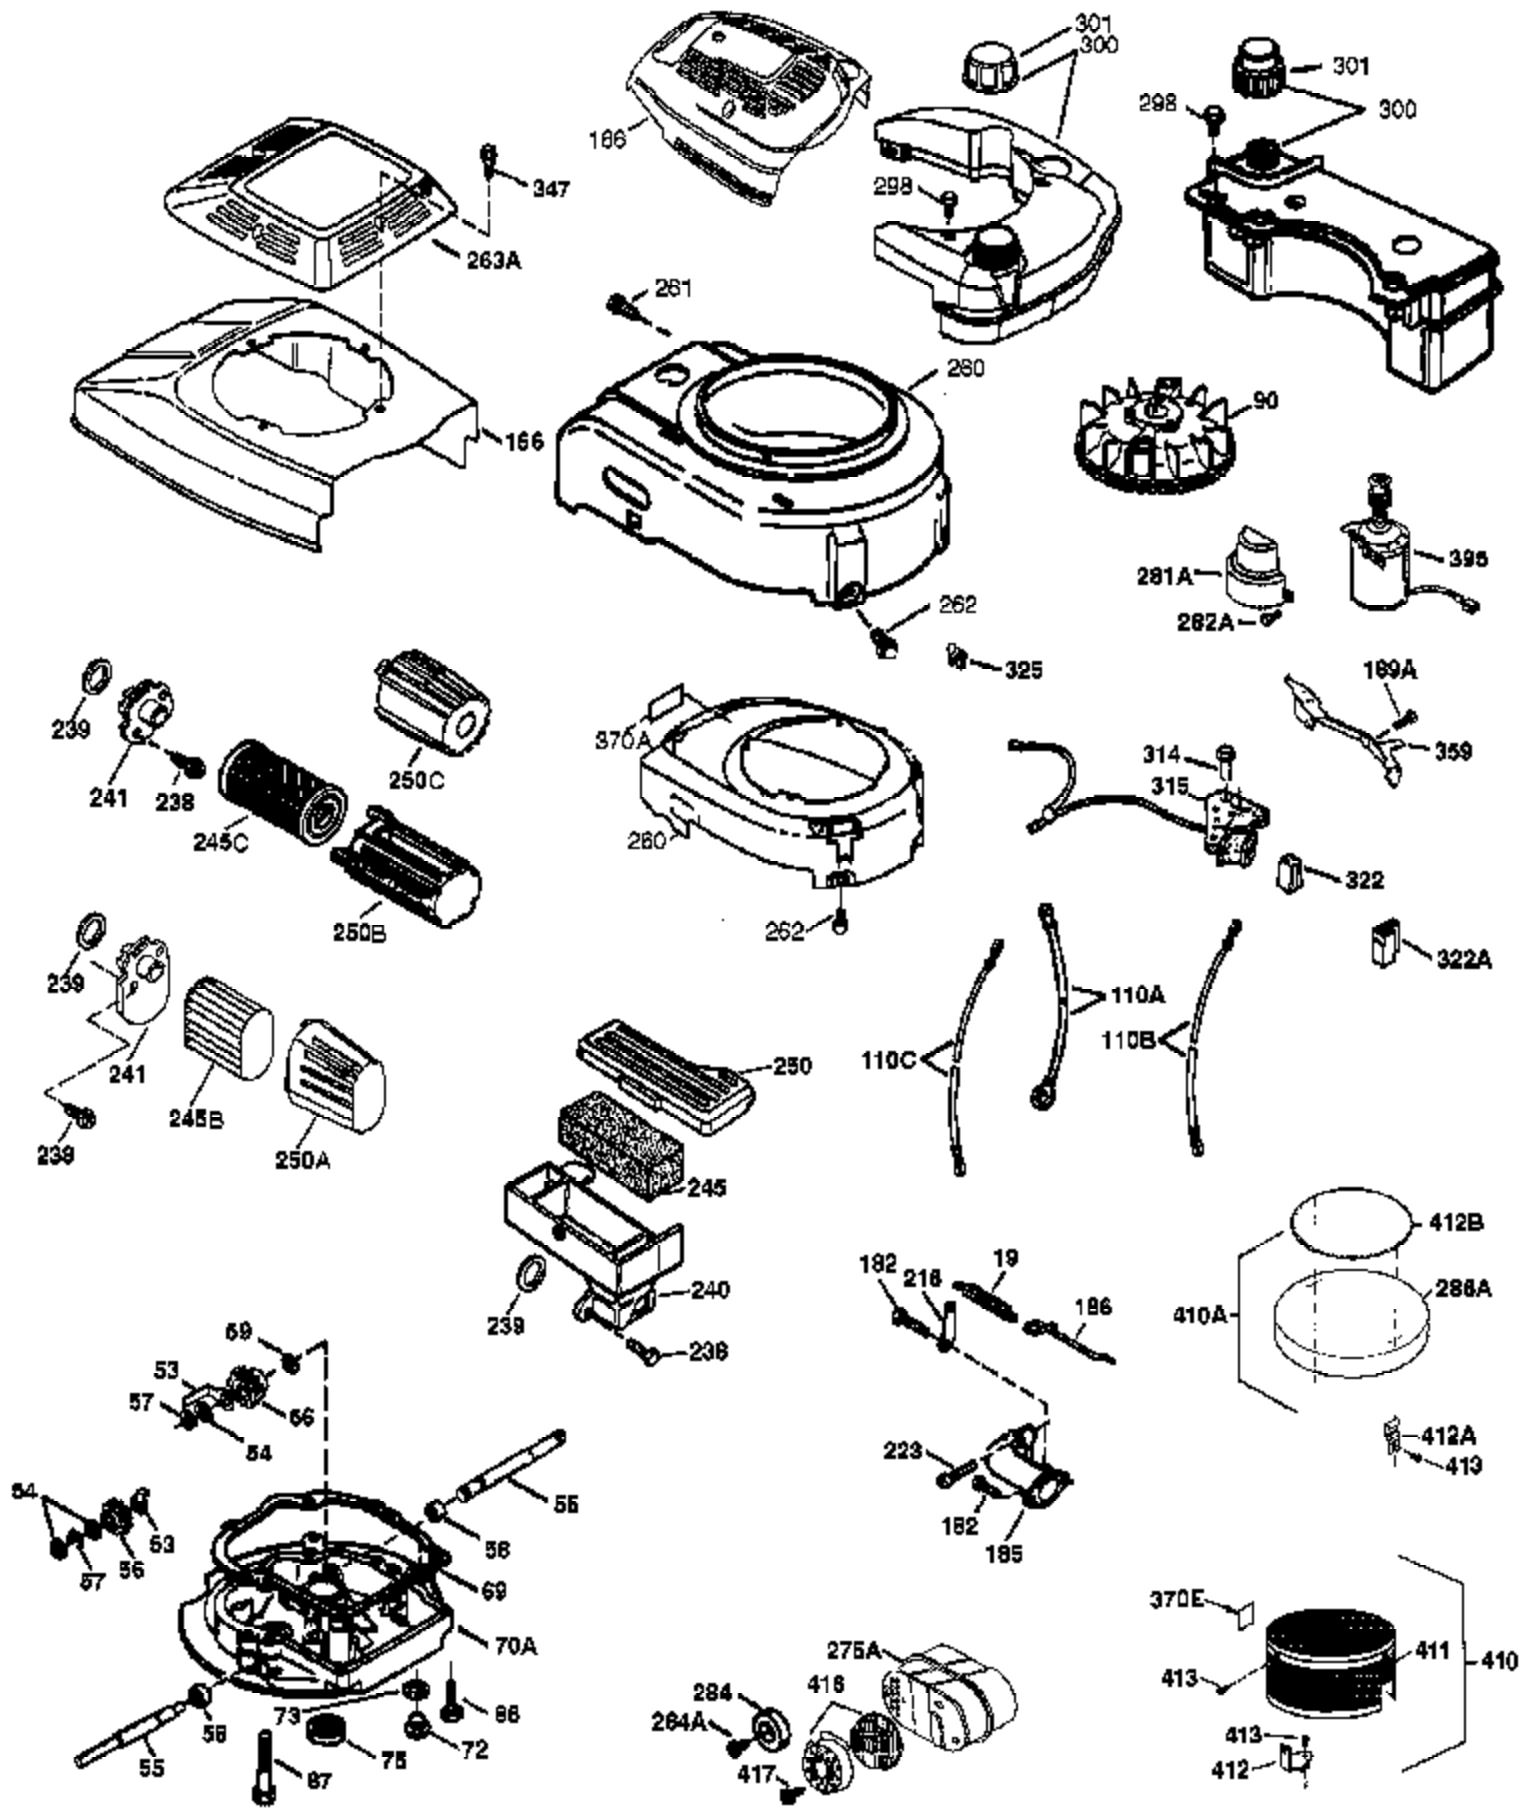

Ref #	Part Number	Qty	Description
19	37453	1	Extension Spring
41	35541	1	Piston & Pin Ass'y. (Std.) (Incl. 43)
41	35542	1	Piston & Pin Ass'y. (.010" OS) (Incl. 43)
41	35543	1	Piston & Pin Ass'y. (.020" OS) (Incl. 43)
69	35261	1	Mounting Flange Gasket
72	36083	1	Oil Drain Plug
75	27897	1	Oil Seal
86	650488	6	Screw, 1/4-20 x 1-1/4"
90	611112	1	Flywheel
182	6201	2	Screw, 1/4-28 x 7/8"
185	36785	1	Intake Pipe
186	36255	1	Governor Link
223	650451	2	Screw, 1/4-20 x 1"
238	650806	2	Screw, 10-32 x 5/8"
239	34338	1	* Air Cleaner Gasket
240	37115	1	Air Cleaner Body (Incl. 239)
245	37116	1	Air Cleaner Filter
250	37118	1	Air Cleaner Cover
260	37135	1	Blower Housing
261	30200	2	Screw, 10-24 x 9/16"
262	650831	2	Screw, 1/4-20 x 1/2"
300	35586	1	Fuel Tank (Incl. 292 & 301)
301	36246	1	Fuel Cap
370A	36261	1	Lubrication Decal
416	36085	1	Spark Arrestor Kit (Incl. 417)(Optional)
417	650821	1	Screw, 10-32 x 1/2" (Optional)