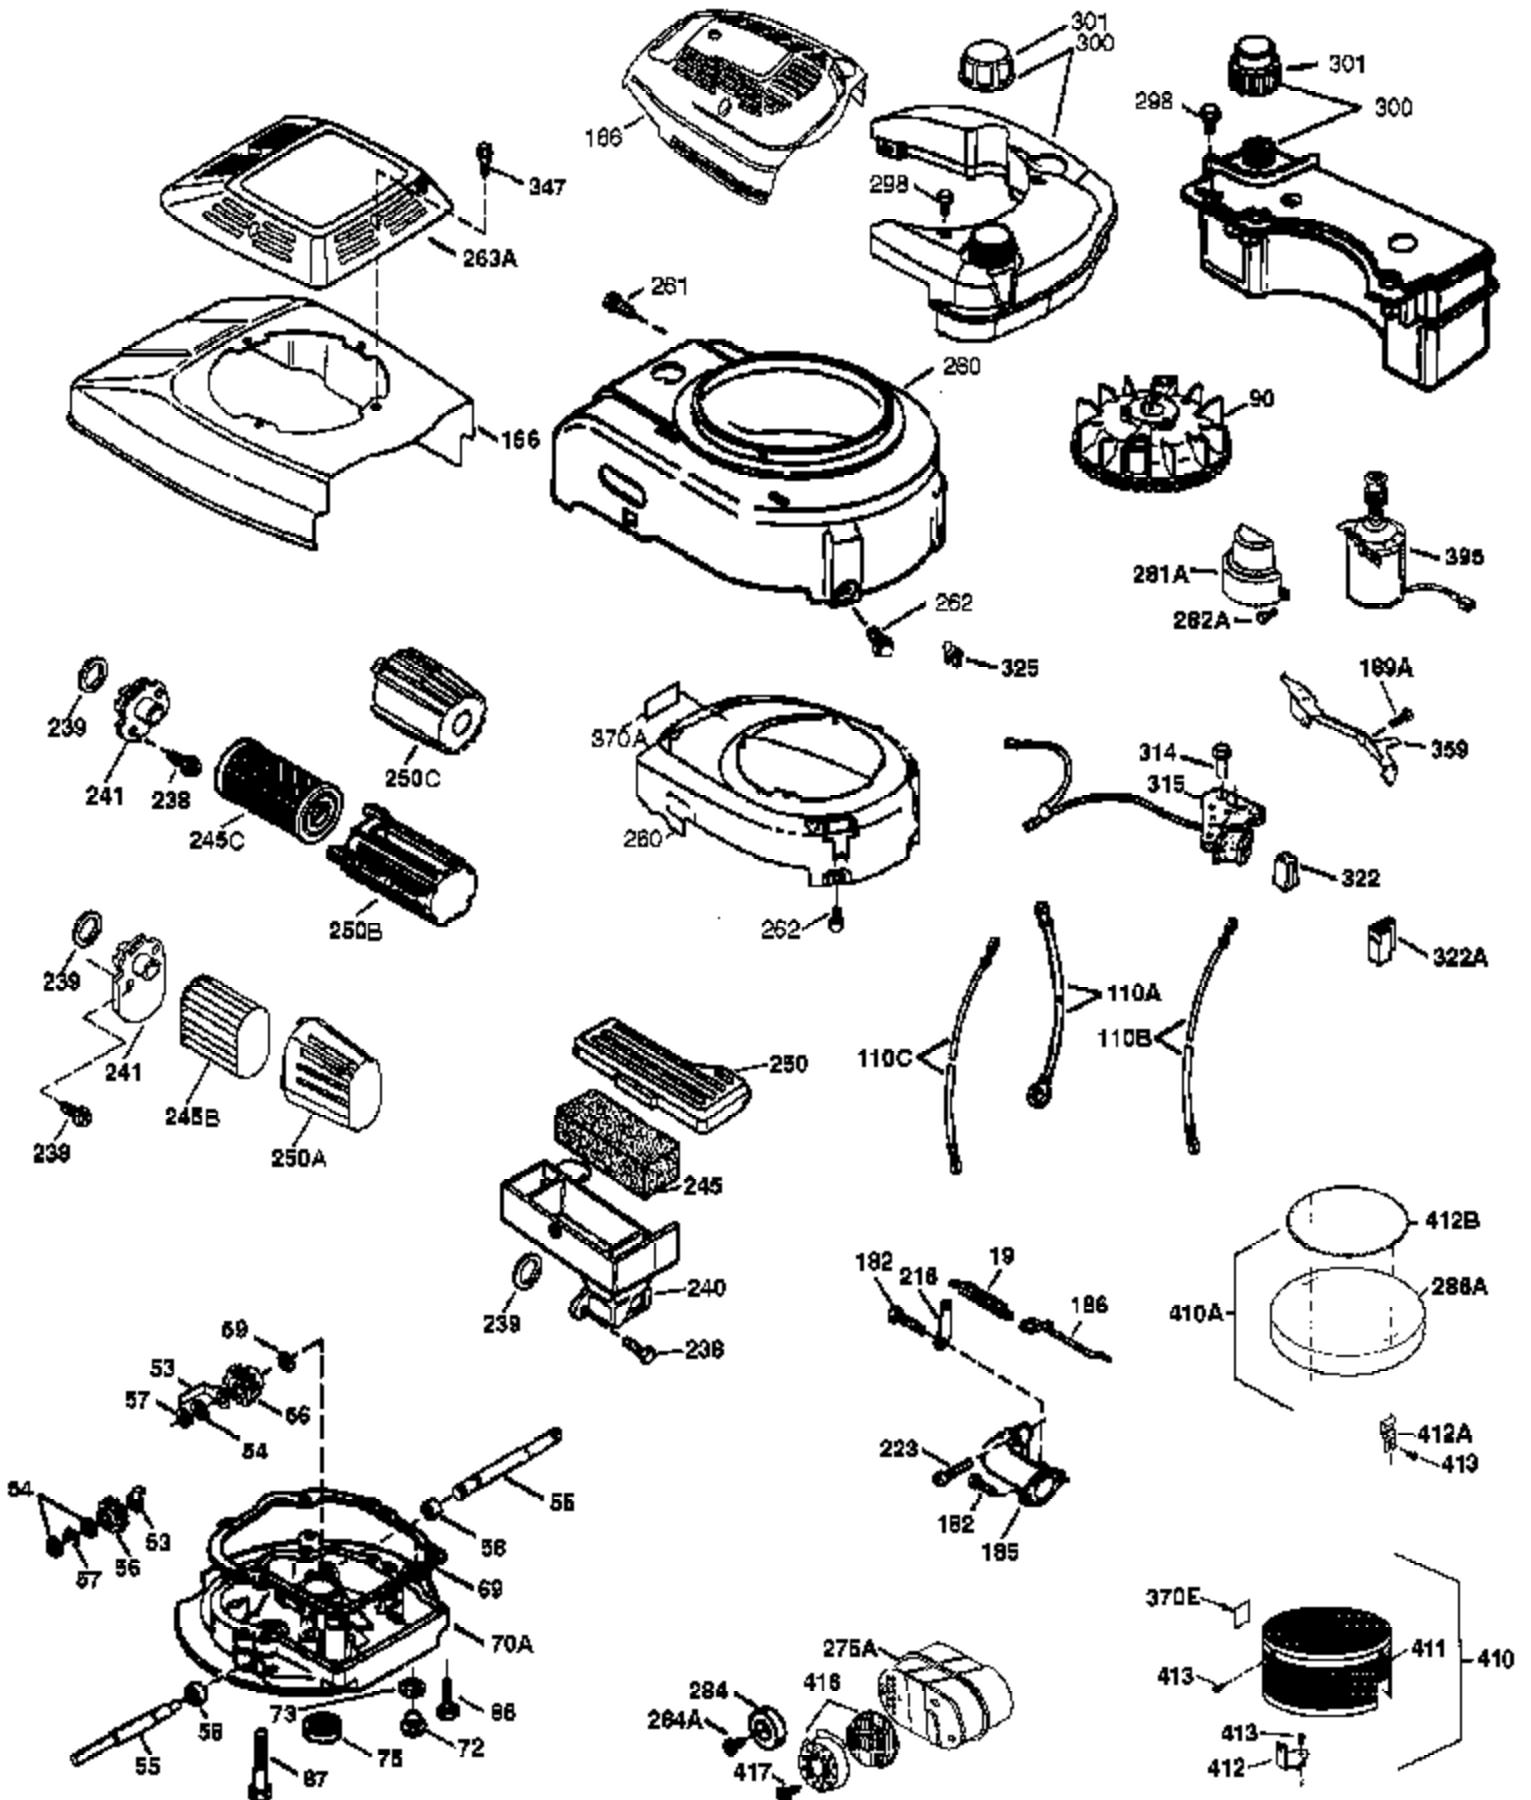

Engine Parts List #2

Ref #	Part Number	Qty	Description
19	36281	1	Extension Spring
41	35541	1	Piston & Pin Ass'y. (Std.) (Incl. 43)
41	35542	1	Piston & Pin Ass'y. (.010" OS) (Incl. 43)
41	35543	1	Piston & Pin Ass'y. (.020" OS) (Incl. 43)
69	35261	1	* Mounting Flange Gasket
72	36083	1	Oil Drain Plug
75	27897	1	Oil Seal
86	650488	6	Screw, 1/4-20 x 1-1/4"
90	611112	1	Flywheel
182	6201	2	Screw, 1/4-28 x 7/8"
185	36785	1	Intake Pipe
186	34337	1	Governor Link
223	650451	2	Screw, 1/4-20 x 1"
238	650932	2	Screw, 10-32 x 49/64"
239	34338	1	* Air Cleaner Gasket
241	35797	1	Air Cleaner Collar
245	35066	1	Air Cleaner Filter
250	35986	1	Air Cleaner Cover
260	36960	1	Blower Housing
261	30200	2	Screw, 10-24 x 9/16"
262	650831	2	Screw, 1/4-20 x 1/2"
300	35586	1	Fuel Tank (Incl. 292 & 301)
301	36246	1	Fuel Cap
370A	36261	1	Lubrication Decal
416	36085	1	Spark Arrestor Kit (Incl. 417)(Optional)
417	650821	1	Screw, 10-32 x 1/2" (Optional)