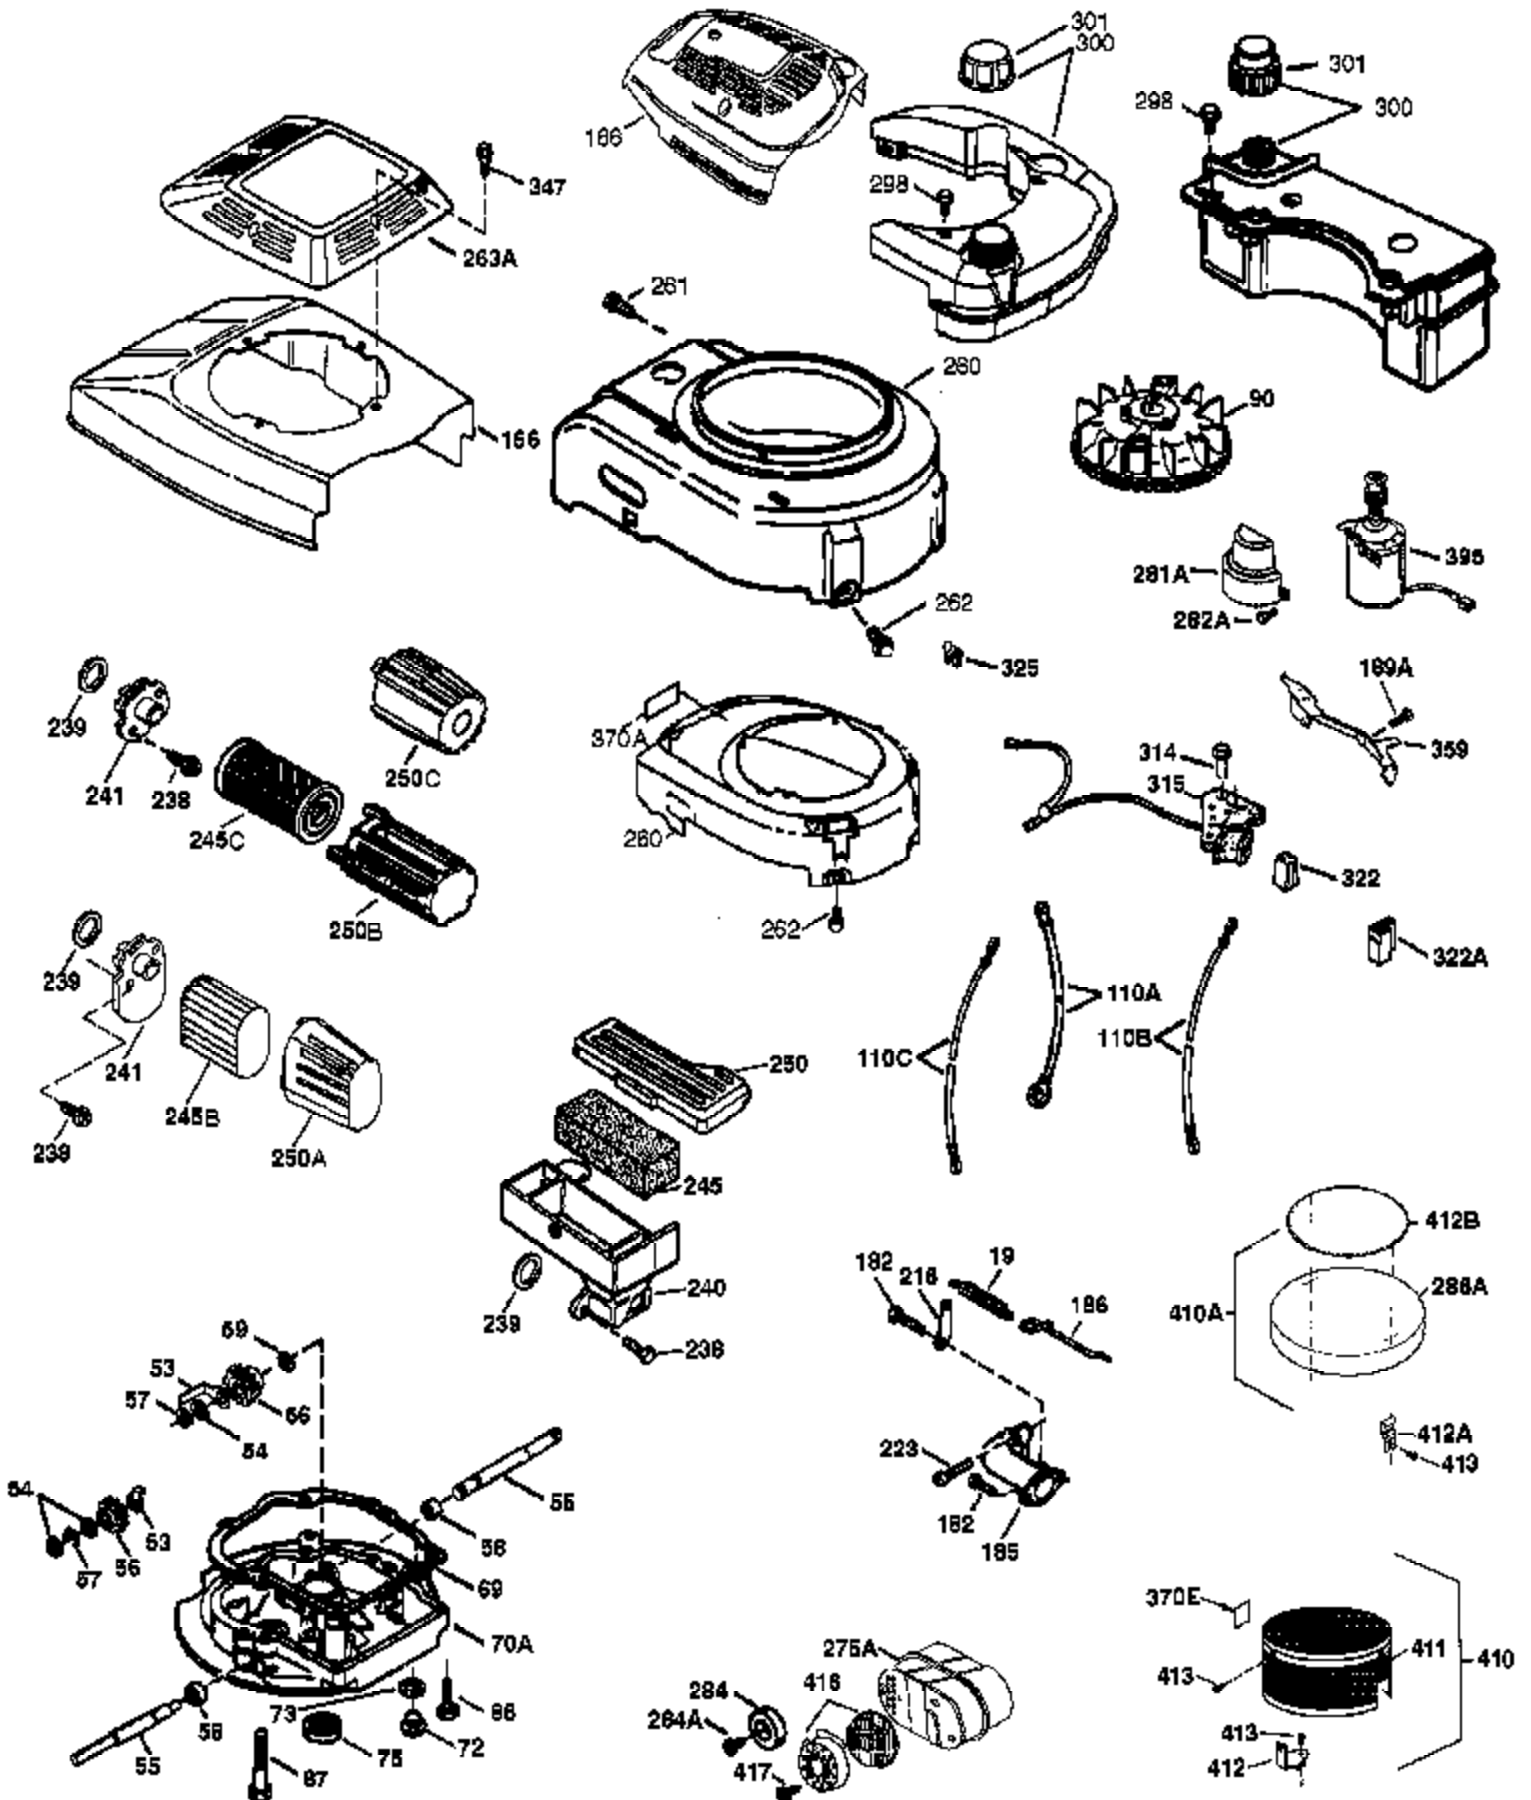

Ref #	Part Number	Qty	Description
19	36281	1	Extension Spring
41	35541	1	Piston & Pin Ass'y. (Std.) (Incl. 43)
41	35542	1	Piston & Pin Ass'y. (.010" OS) (Incl. 43)
41	35543	1	Piston & Pin Ass'y. (.020" OS) (Incl. 43)
69	35261	1	* Mounting Flange Gasket
72	36083	1	Oil Drain Plug
75	27897	1	Oil Seal
86	650488	6	Screw, 1/4-20 x 1-1/4"
90	611112	1	Flywheel
182	6201	2	Screw, 1/4-28 x 7/8"
185	36785	1	Intake Pipe
186	34337	1	Governor Link
223	650451	2	Screw, 1/4-20 x 1"
238	650932	2	Screw, 10-32 x 49/64"
239	34338	1	* Air Cleaner Gasket
241	35797	1	Air Cleaner Collar
245	35066	1	Air Cleaner Filter
250	35065	1	Air Cleaner Cover
260	36980	1	Blower Housing
261	30200	2	Screw, 10-24 x 9/16"
262	650831	2	Screw, 1/4-20 x 1/2"
298	28763	3	Screw, 10-32 x 35/64"
300	36916	1	Fuel Tank (Incl. 292 & 301)
301	36246	1	Fuel Cap
325	37152	1	Spring Clip
370A	36261	1	Lubrication Decal
416	36085	1	Spark Arrestor Kit (Incl. 417)(Optional)
417	650821	1	Screw, 10-32 x 1/2" (Optional)
900	0	1	Replacement Engine 750817A, order from 71-999
900	0	1	Replacement Short Block 750806B, order from 71-999