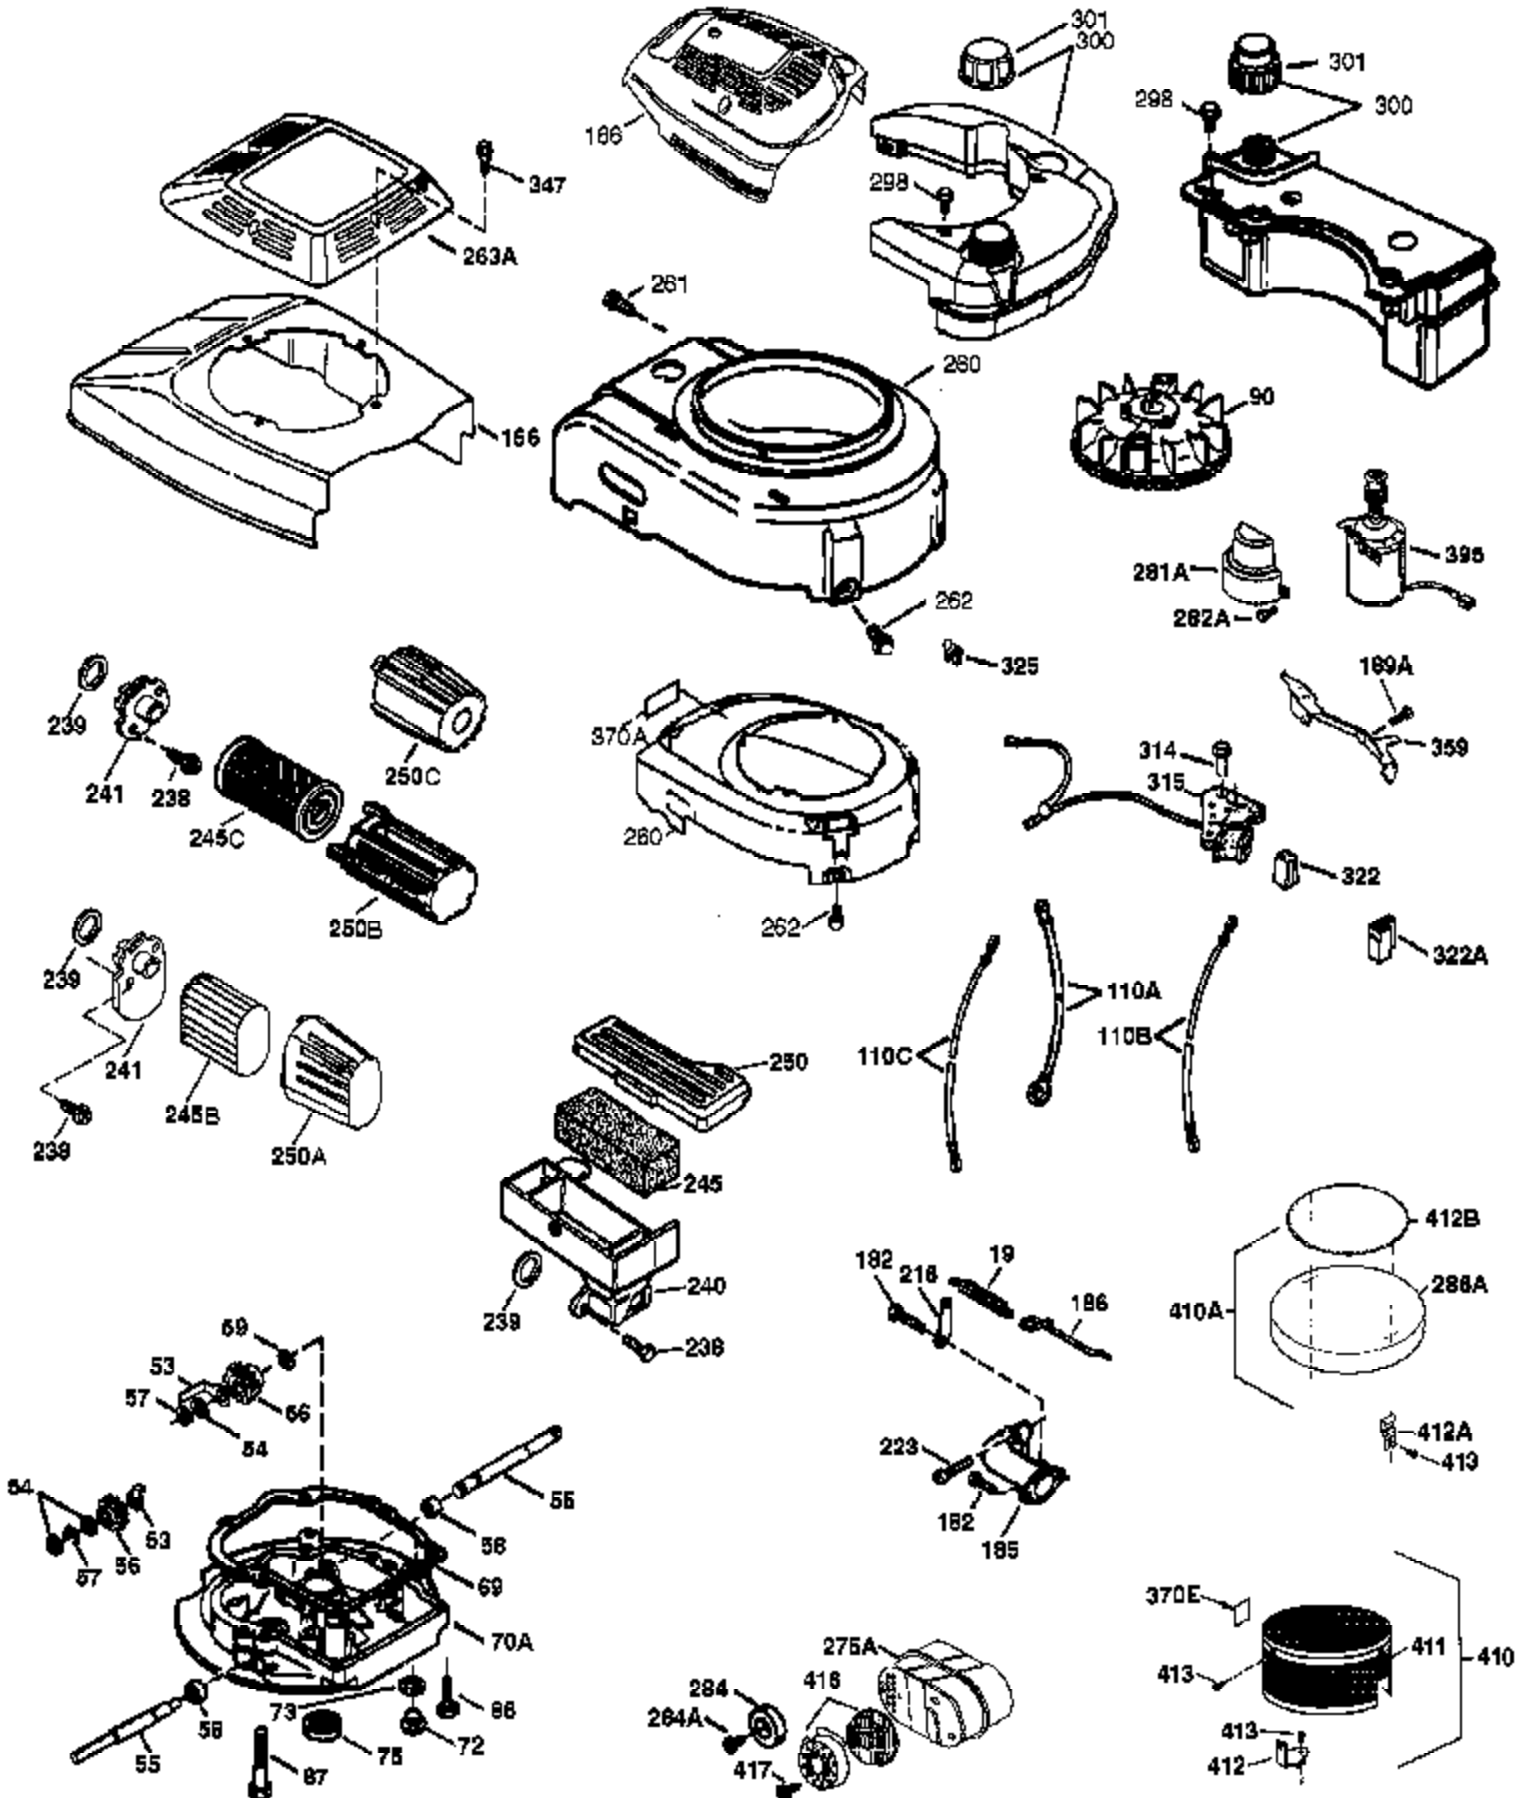

Engine Parts List #2

Ref #	Part Number	Qty	Description
19	36281	1	Extension Spring
41	35541	1	Piston & Pin Ass'y. (Std.) (Incl. 43)
41	35542	1	Piston & Pin Ass'y. (.010" OS) (Incl. 43)
41	35543	1	Piston & Pin Ass'y. (.020" OS) (Incl. 43)
69	37609	1	* Mounting Flange Gasket
72	36083	1	Oil Drain Plug
75	27897	1	Oil Seal
86	650488	6	Screw, 1/4-20 x 1-1/4"
90	611112	1	Flywheel
182	6201	2	Screw, 1/4-28 x 7/8"
185	36785	1	Intake Pipe
186	32653	1	Governor Link
216	33086	1	R.P.M. Adjusting Lever
223	650451	2	Screw, 1/4-20 x 1"
238	650932	2	Screw, 10-32 x 49/64"
239	34338	1	* Air Cleaner Gasket
241	35797	1	Air Cleaner Collar
245	35066	1	Air Cleaner Filter
250	35065	1	Air Cleaner Cover
260	36980A	1	Blower Housing
261	30200	2	Screw, 10-24 x 9/16"
262	650831	2	Screw, 1/4-20 x 1/2"
298	28763	5	Screw, 10-32 x 35/64"
300	36916	1	Fuel Tank (Incl. 292 & 301)
301	36246	1	Fuel Cap
370A	36261	1	Lubrication Decal
416	36085	1	Spark Arrestor Kit (Incl. 417)(Optional)
417	650821	1	Screw, 10-32 x 1/2" (Optional)
900	750816C	1	Replacement Engine, order from 71-999 m 71-999
900	750844B	1	Replacement SB, order from 71-999