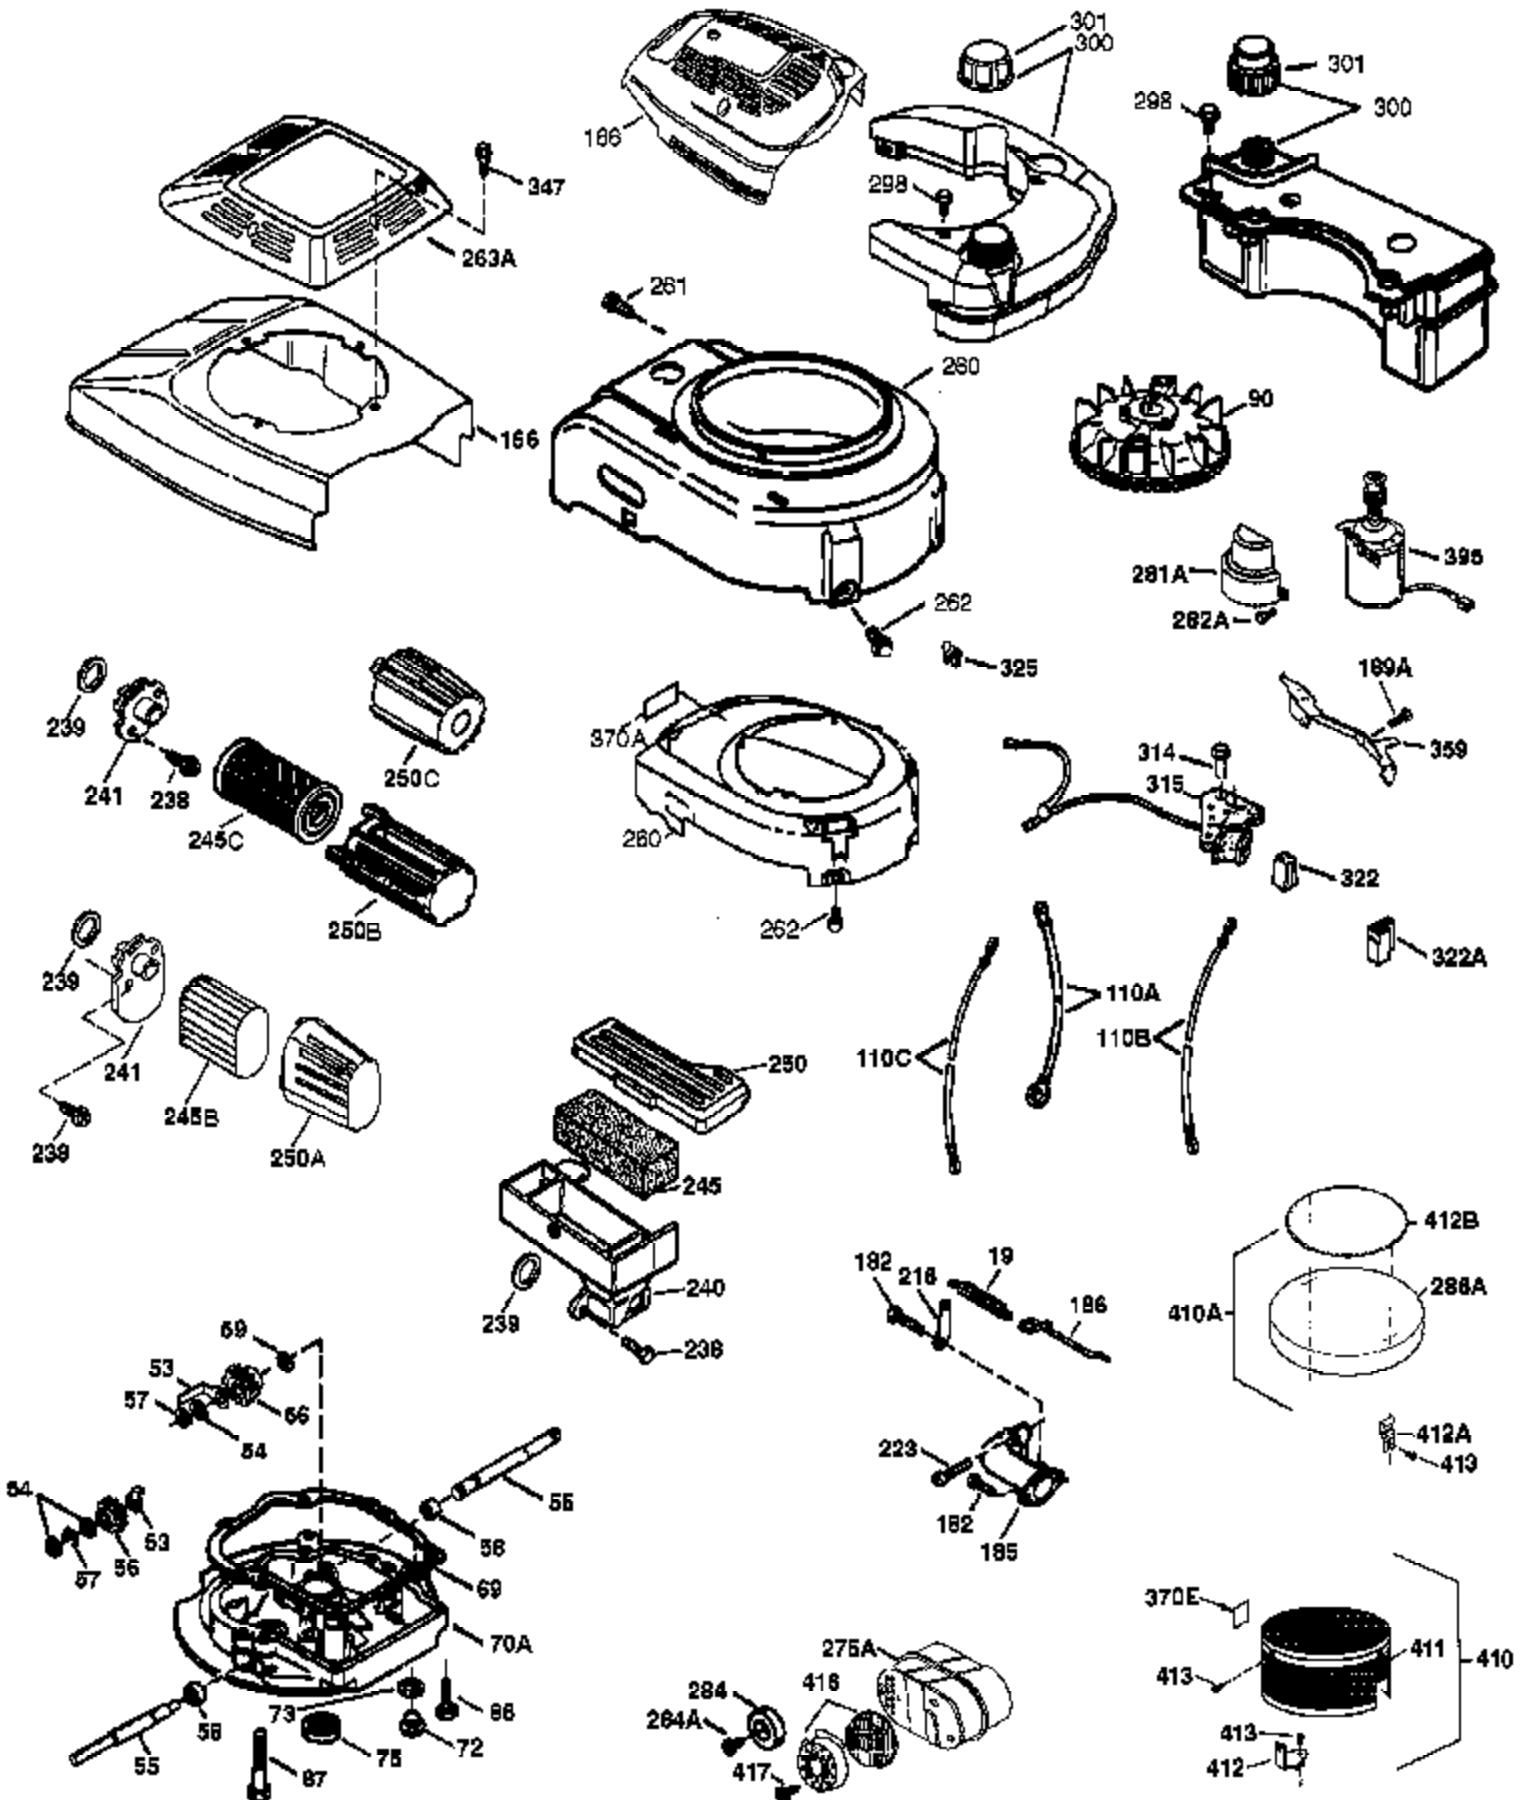

Ref #	Part Number	Qty	Description
19	36281	1	Extension Spring
41	35541	1	Piston & Pin Ass'y. (Std.) (Incl. 43)
41	35542	1	Piston & Pin Ass'y. (.010" OS) (Incl. 43)
41	35543	1	Piston & Pin Ass'y. (.020" OS) (Incl. 43)
69	37130	1	* Mounting Flange Gasket
72	36083	1	Oil Drain Plug
75	27897	1	Oil Seal
86	650488	6	Screw, 1/4-20 x 1-1/4"
90	611112	1	Flywheel
182	6201	2	Screw, 1/4-28 x 7/8"
185	36785	1	Intake Pipe
186	34337	1	Governor Link
223	650451	2	Screw, 1/4-20 x 1"
238	650932	2	Screw, 10-32 x 49/64"
239	34338	1	* Air Cleaner Gasket
241	35797	1	Air Cleaner Collar
245	35066	1	Air Cleaner Filter
250	35065	1	Air Cleaner Cover
260	36980	1	Blower Housing
261	30200	2	Screw, 10-24 x 9/16"
262	650831	2	Screw, 1/4-20 x 1/2"
298	28763	3	Screw, 10-32 x 35/64"
300	36916	1	Fuel Tank (Incl. 292 & 301)
301	36246	1	Fuel Cap
325	37152	1	Spring Clip
370A	36261	1	Lubrication Decal
416	36085	1	Spark Arrestor Kit (Incl. 417)(Optional)
417	650821	1	Screw, 10-32 x 1/2" (Optional)
900	0	1	Replacement Engine 750816B, order from 71-999
900	0	1	Replacement Short Block 750844A, order from 71-999