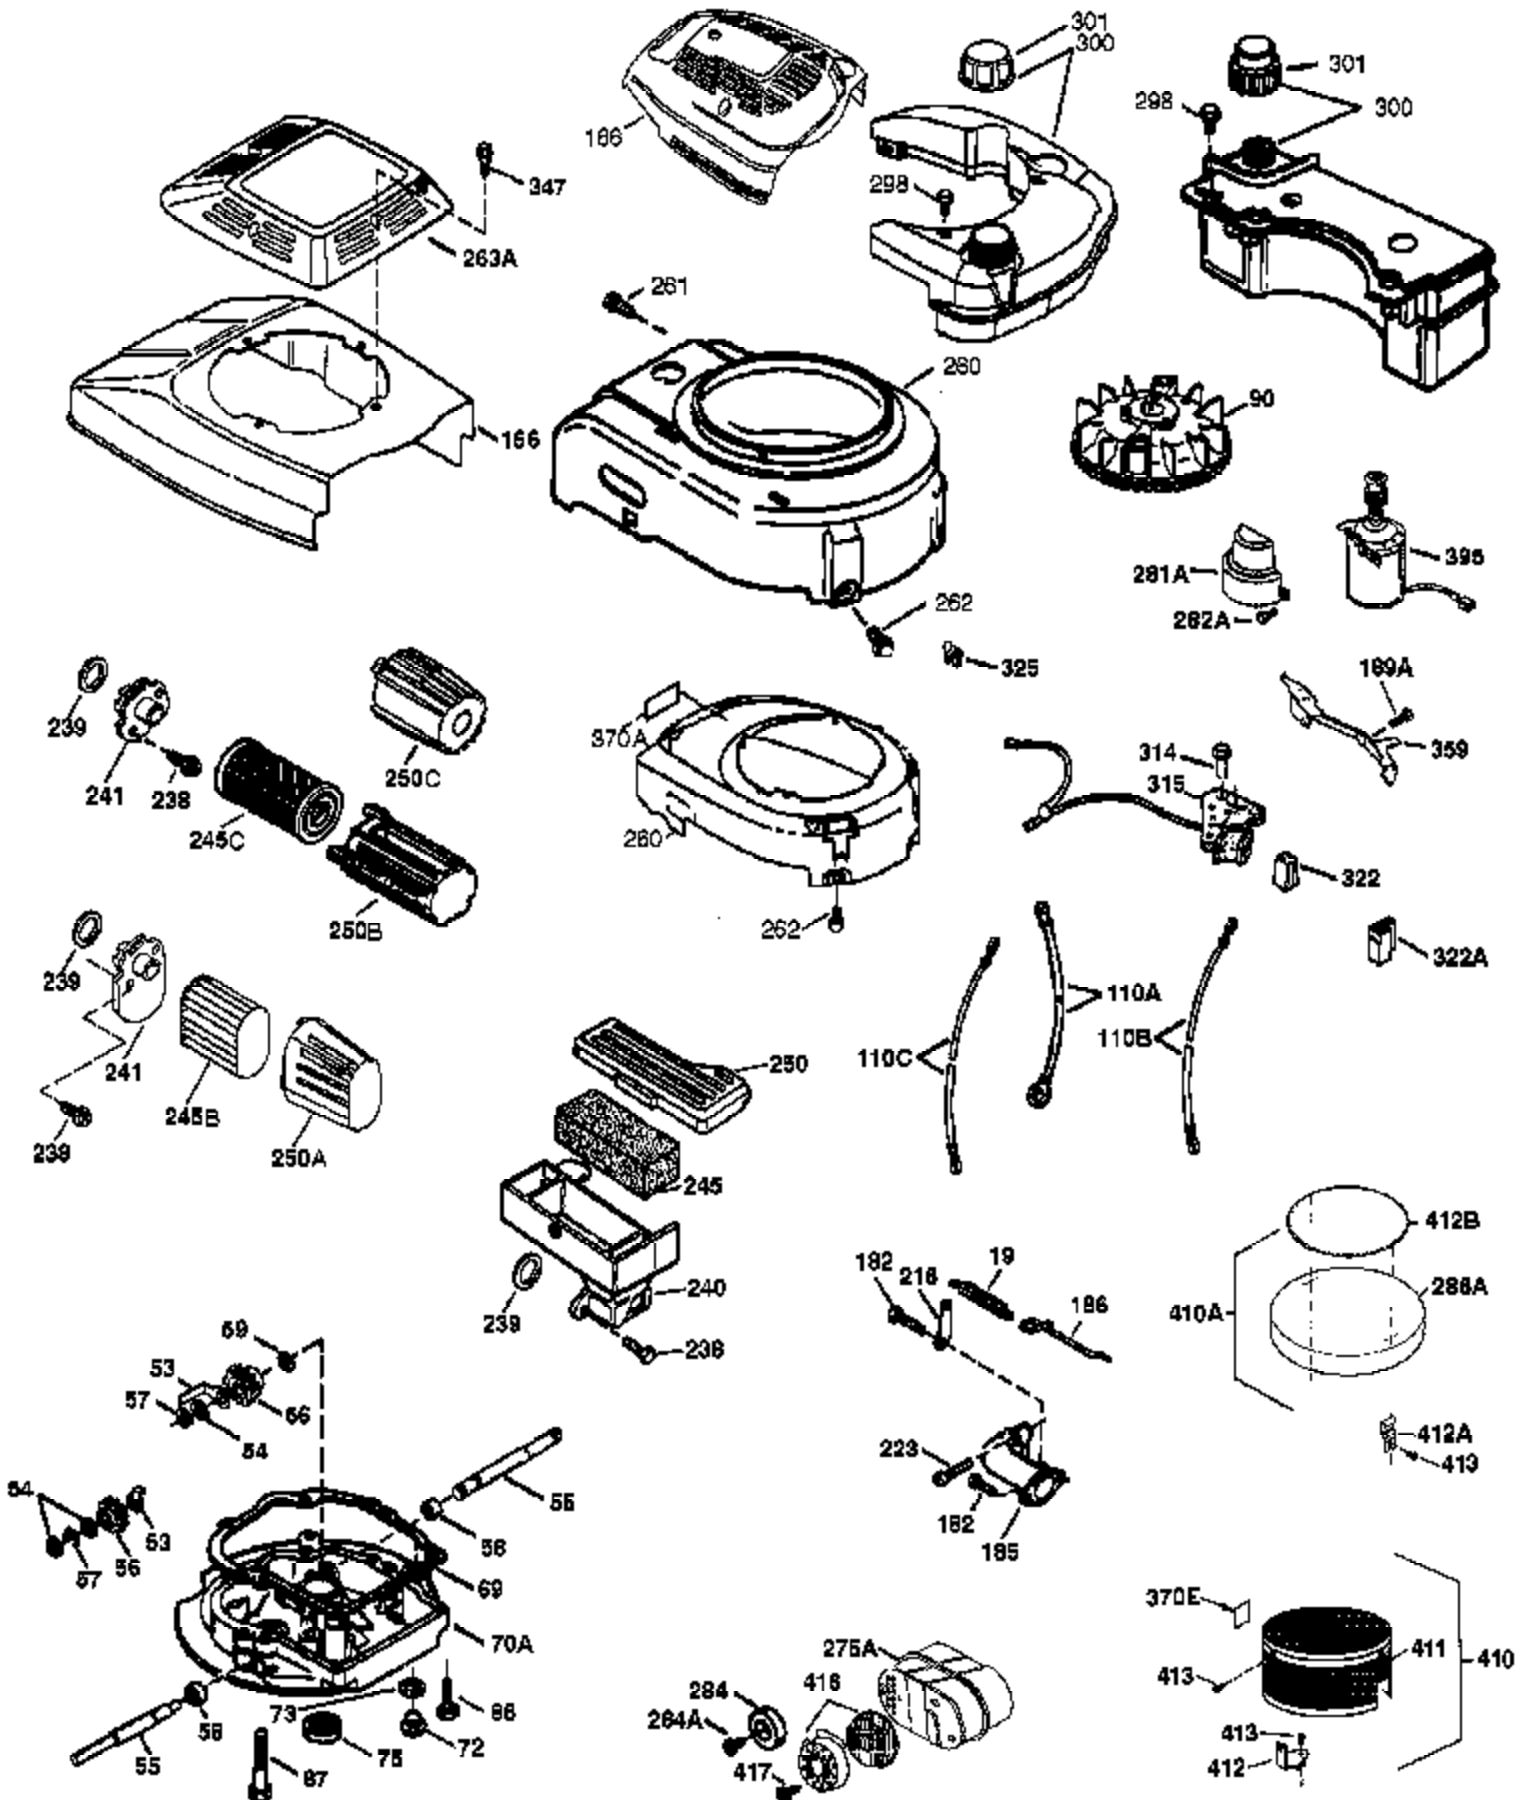

Ref #	Part Number	Qty	Description
19	36281	1	Extension Spring
41	35541	1	Piston & Pin Ass'y. (Std.) (Incl. 43)
41	35542	1	Piston & Pin Ass'y. (.010" OS) (Incl. 43)
41	35543	1	Piston & Pin Ass'y. (.020" OS) (Incl. 43)
69	35261	1	* Mounting Flange Gasket
72	36083	1	Oil Drain Plug
75	27897	1	Oil Seal
86	650488	6	Screw, 1/4-20 x 1-1/4"
90	611112	1	Flywheel
182	6201	2	Screw, 1/4-28 x 7/8"
185	36785	1	Intake Pipe
186	34337	1	Governor Link
223	650451	2	Screw, 1/4-20 x 1"
238	650932	2	Screw, 10-32 x 49/64"
239	34338	1	* Air Cleaner Gasket
241	35797	1	Air Cleaner Collar
245	35066	1	Air Cleaner Filter
250	35065	1	Air Cleaner Cover
260	36980	1	Blower Housing
261	30200	2	Screw, 10-24 x 9/16"
262	650831	2	Screw, 1/4-20 x 1/2"
298	28763	3	Screw, 10-32 x 35/64"
300	36916	1	Fuel Tank (Incl. 292 & 301)
301	36246	1	Fuel Cap
325	37152	1	Spring Clip
370A	36261	1	Lubrication Decal
416	36085	1	Spark Arrestor Kit (Incl. 417)(Optional)
417	650821	1	Screw, 10-32 x 1/2" (Optional)
900	0	1	Replacement Engine 750816A, order from 71-999
900	0	1	Replacement Short Block 750844A, order from 71-999