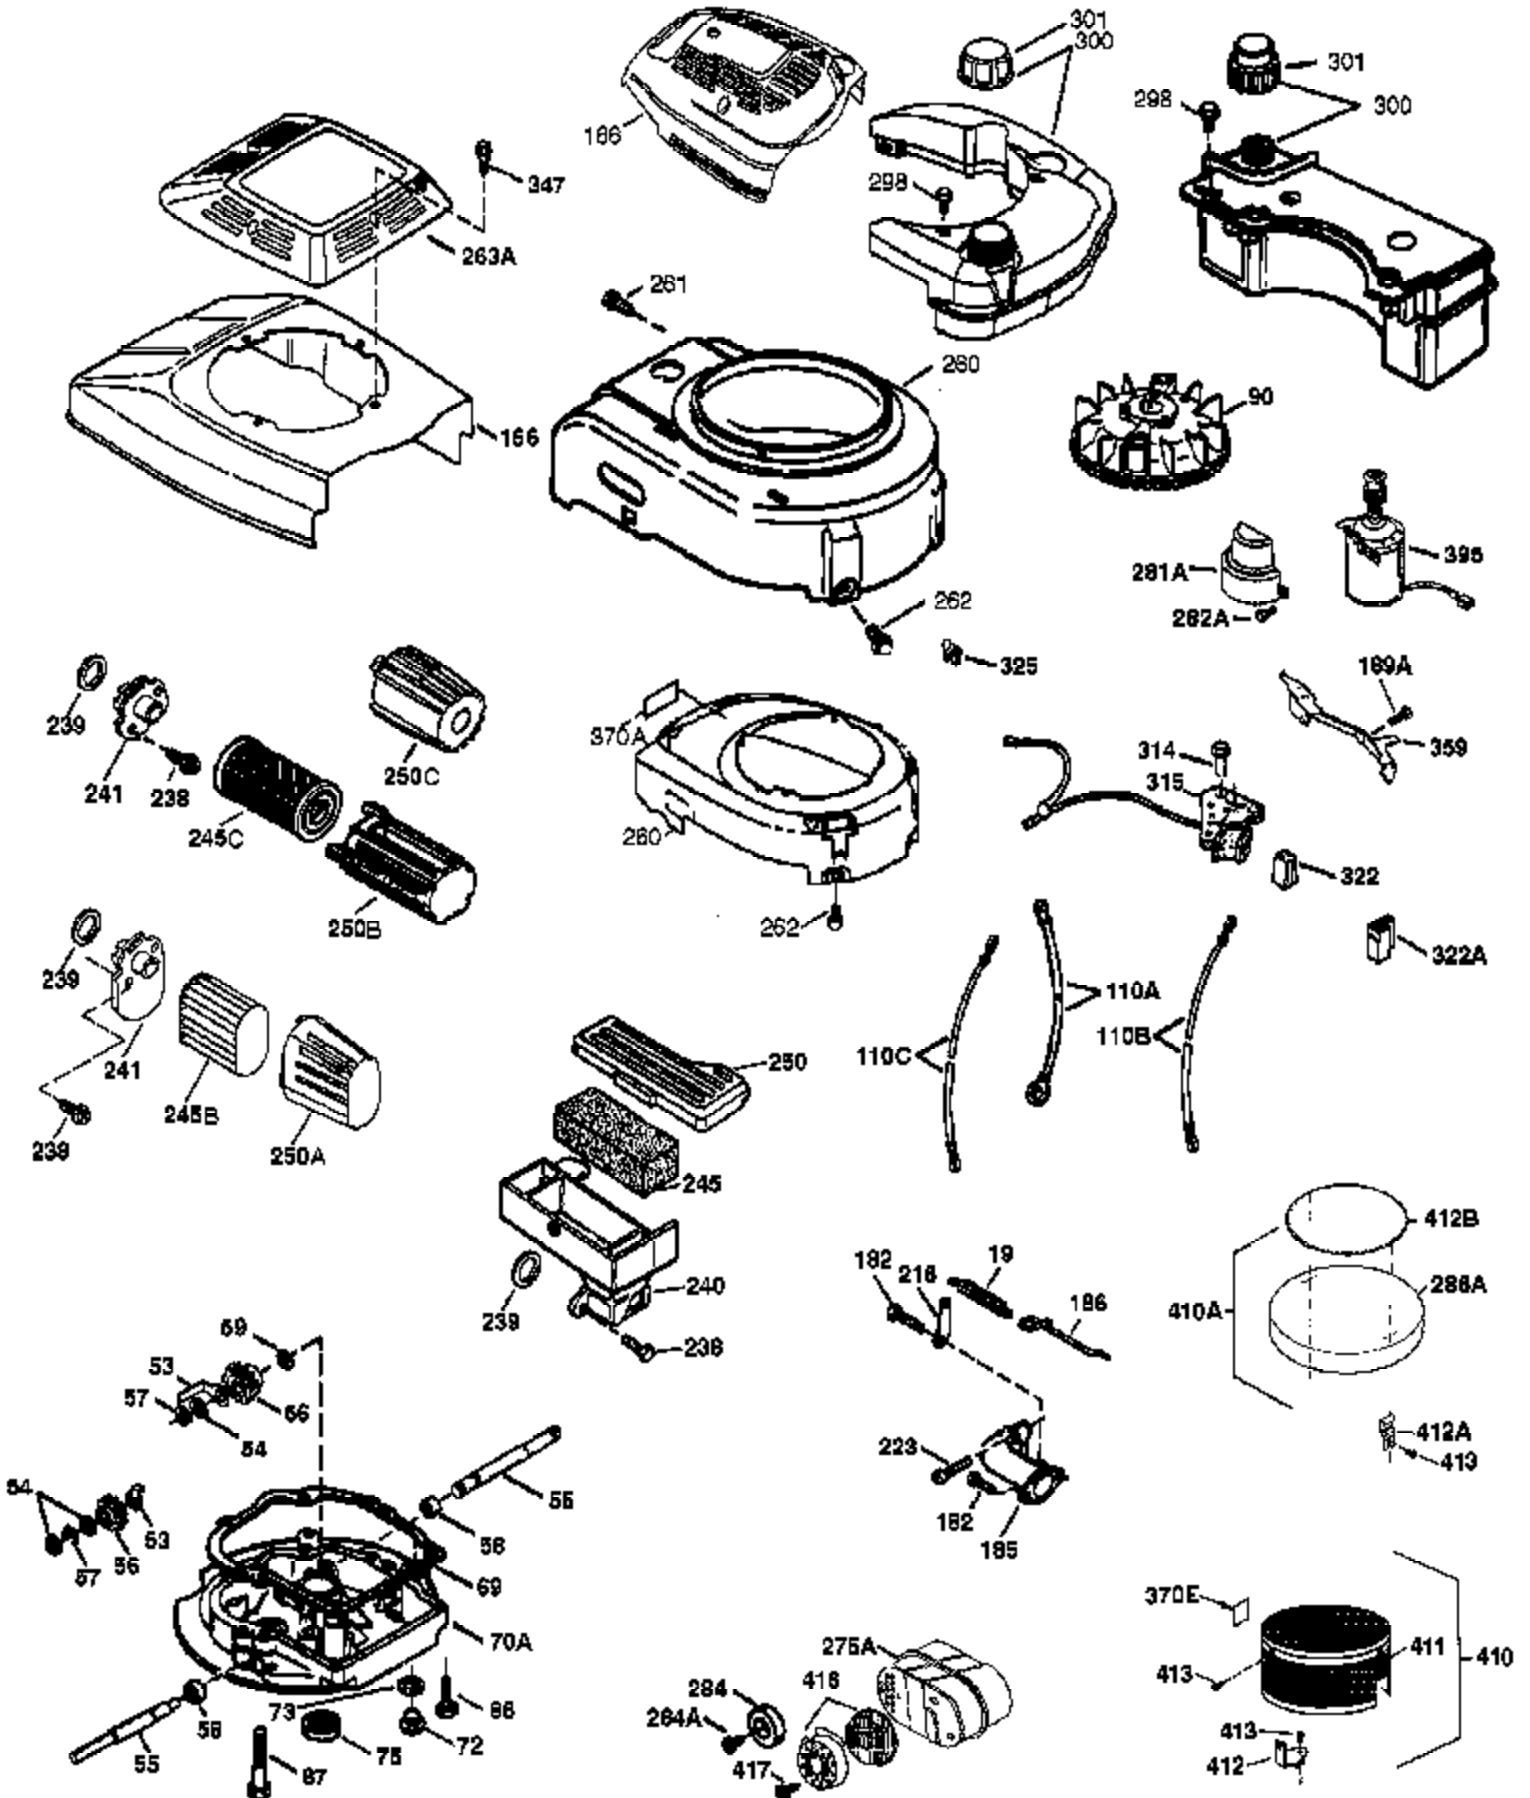

Engine Parts List #2

Ref #	Part Number	Qty	Description
19	36281	1	Extension Spring
41	35541	1	Piston & Pin Ass'y. (Std.) (Incl. 43)
41	35542	1	Piston & Pin Ass'y. (.010" OS) (Incl. 43)
41	35543	1	Piston & Pin Ass'y. (.020" OS) (Incl. 43)
69	35261	1	* Mounting Flange Gasket
72	36083	1	Oil Drain Plug
75	27897	1	Oil Seal
86	650488	6	Screw, 1/4-20 x 1-1/4"
90	611112	1	Flywheel
182	6201	2	Screw, 1/4-28 x 7/8"
185	36785	1	Intake Pipe
186	32653	1	Governor Link
216	33086	1	R.P.M. Adjusting Lever
223	650451	2	Screw, 1/4-20 x 1"
238	650932	2	Screw, 10-32 x 49/64"
239	34338	1	* Air Cleaner Gasket
241	35797	1	Air Cleaner Collar
245	35066	1	Air Cleaner Filter
250	35065	1	Air Cleaner Cover
260	36980	1	Blower Housing
261	30200	2	Screw, 10-24 x 9/16"
262	650831	2	Screw, 1/4-20 x 1/2"
298	28763	3	Screw, 10-32 x 35/64"
300	36916	1	Fuel Tank (Incl. 292 & 301)
301	36246	1	Fuel Cap
325	37152	1	Spring Clip
370A	36261	2	Lubrication Decal
416	36085	1	Spark Arrestor Kit (Incl. 417)(Optional)
417	650821	1	Screw, 10-32 x 1/2" (Optional)
900	0		Replacement Engine NONE, order from 7 1-999
900	0	1	Replacement Short Block 750836, order from 71-999