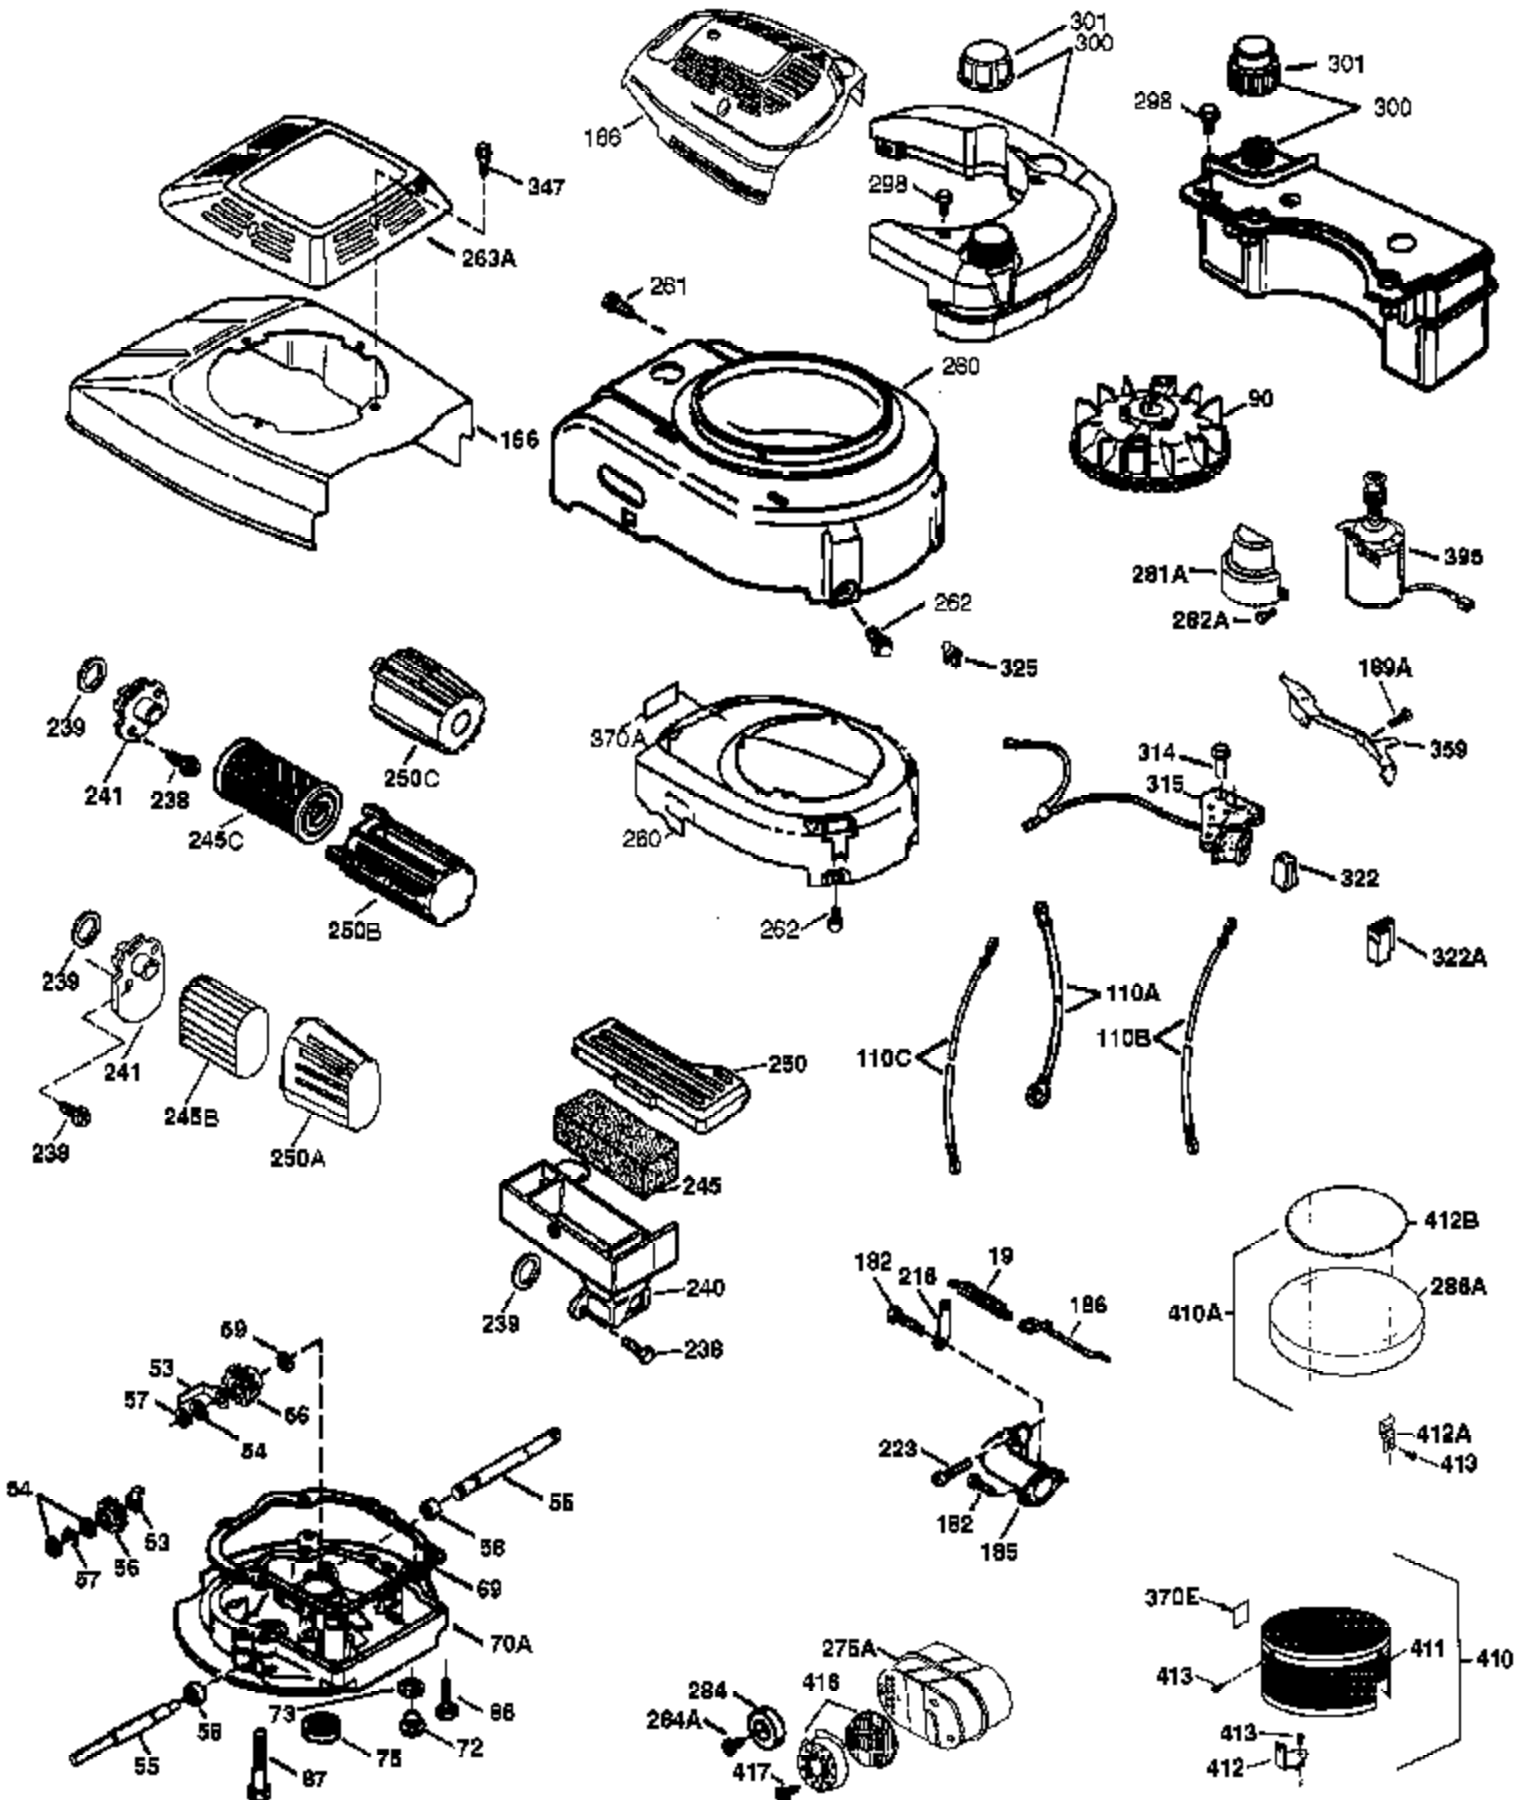

Ref #	Part Number	Qty	Description
19	36281	1	Extension Spring
41	35541	1	Piston & Pin Ass'y. (Std.) (Incl. 43)
41	35542	1	Piston & Pin Ass'y. (.010" OS) (Incl. 43)
41	35543	1	Piston & Pin Ass'y. (.020" OS) (Incl. 43)
69	37130	1	* Mounting Flange Gasket
72	36083	1	Oil Drain Plug
75	27897	1	Oil Seal
86	650488	6	Screw, 1/4-20 x 1-1/4"
90	611213	1	Flywheel
110A	36816	1	Ground Wire
182	6201	2	Screw, 1/4-28 x 7/8"
185	36785	1	Intake Pipe
186	34337	1	Governor Link
223	650451	2	Screw, 1/4-20 x 1"
238	650932	2	Screw, 10-32 x 49/64"
239	34338	1	* Air Cleaner Gasket
241	35797	1	Air Cleaner Collar
245	35066	1	Air Cleaner Filter
250	35065	1	Air Cleaner Cover
260	36798	1	Blower Housing
261	30200	2	Screw, 10-24 x 9/16"
262	650831	2	Screw, 1/4-20 x 1/2"
275a	36838A	1	Muffler (Optional) (NOTE: This muffler used together with Ref#'s 284,284A,416 & 417 make up an optional spark arrestor muffler).
284	36663	1	Muffler Deflector (Incl. 284A)(Optional)
284A	650821	1	Screw, 10-32 x 1/2" (Optional)
300	35586	1	Fuel Tank (Incl. 292 & 301)
301	35355	1	Fuel Cap
370A	36261	1	Lubrication Decal
416	36085	1	Spark Arrestor Kit (Incl. 417)(Optional)
417	650821	1	Screw, 10-32 x 1/2" (Optional)
900	0	1	Replacement Engine 750838C, order from 71-999
900	0	1	Replacement Short Block 750833A, order from 71-999