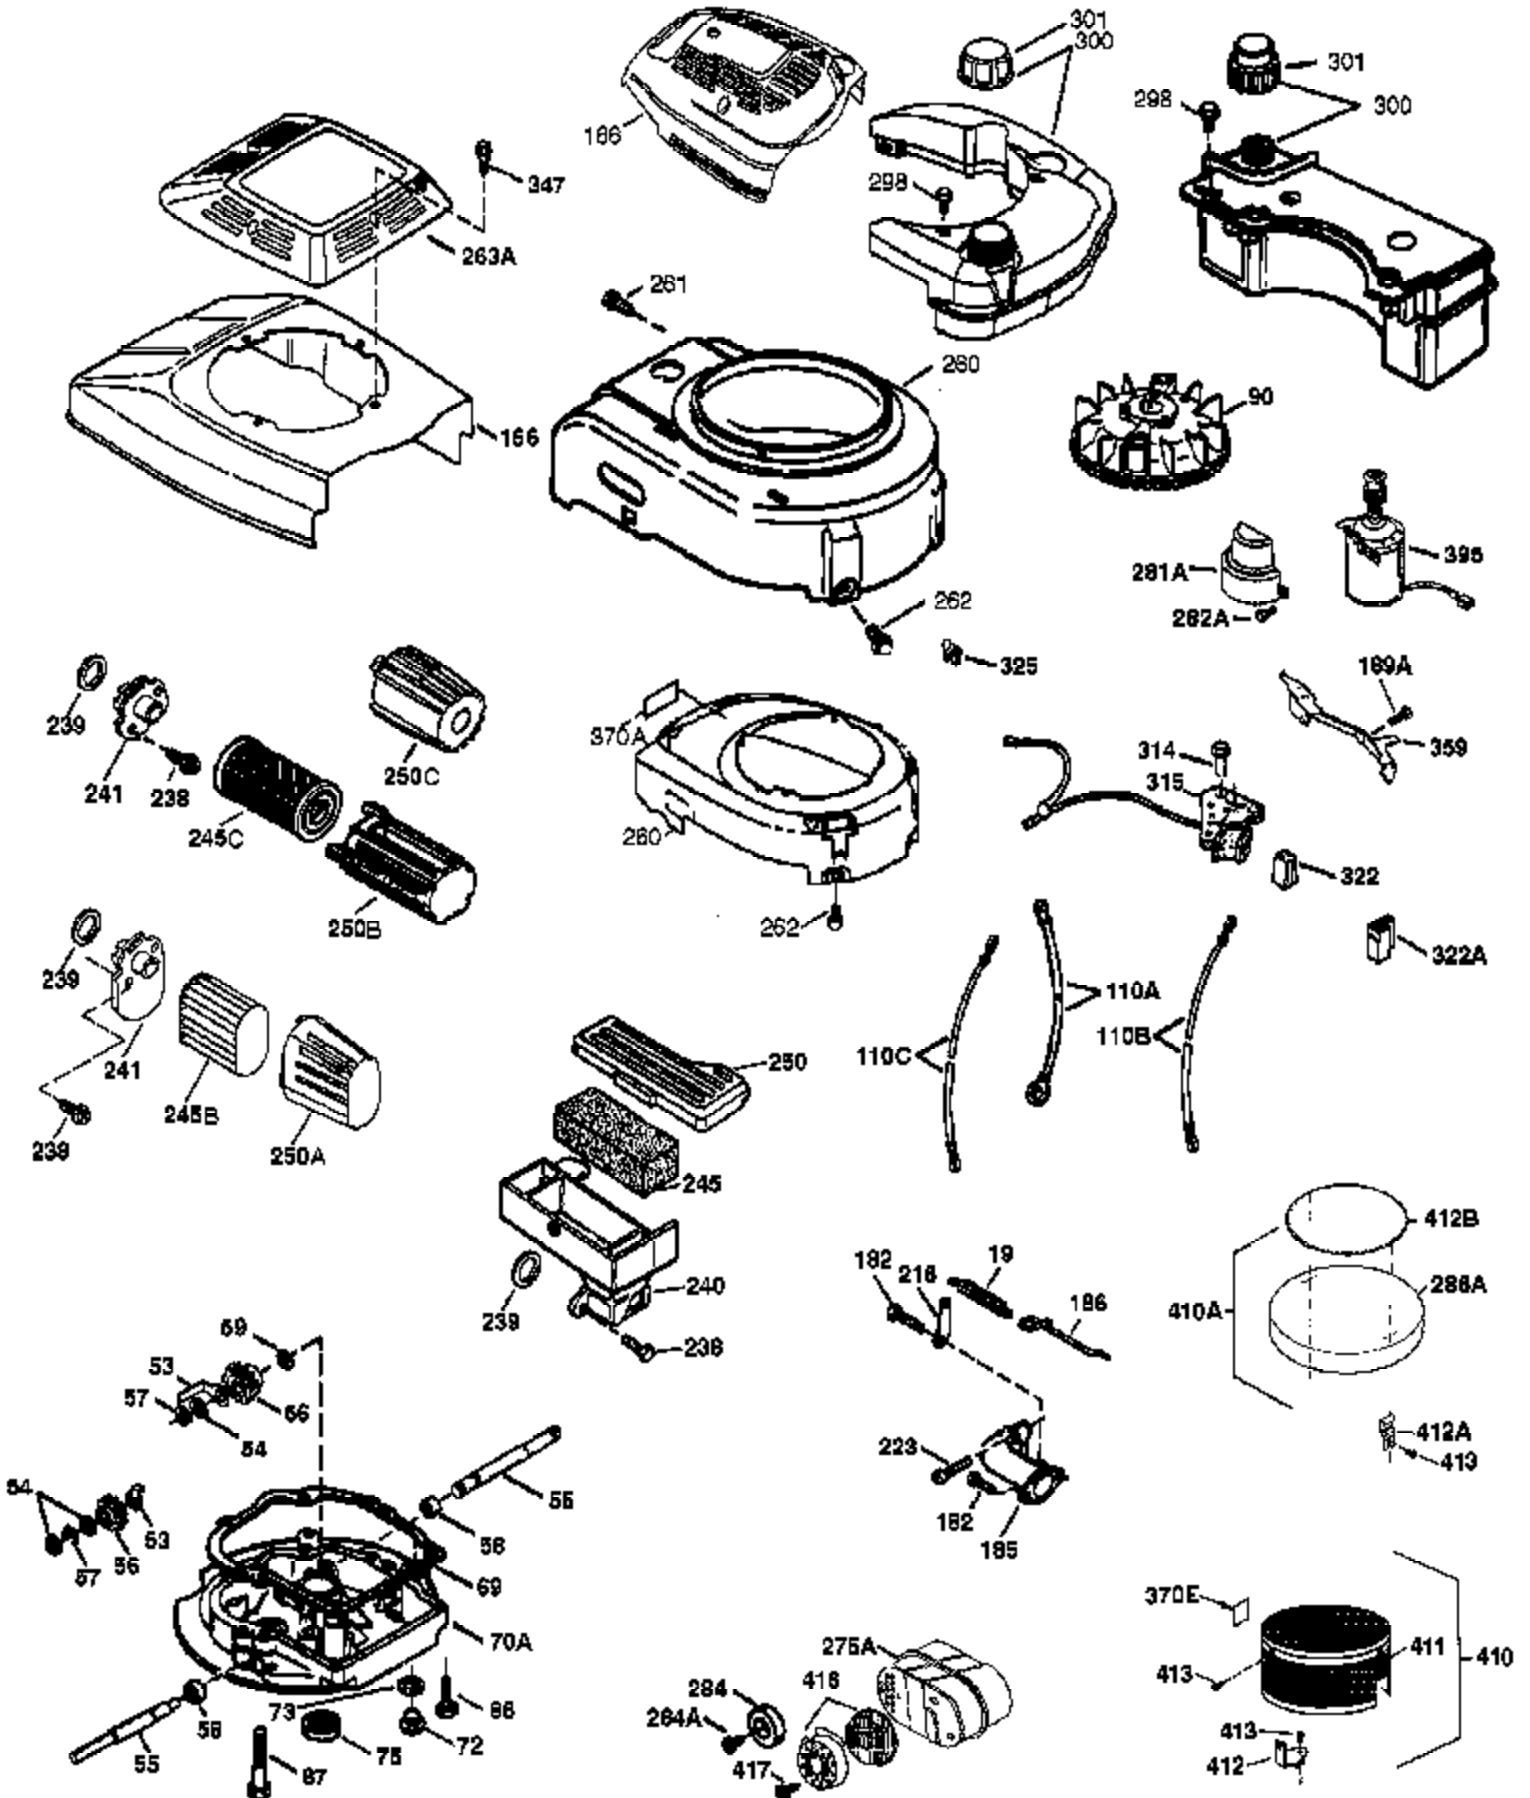

Ref #	Part Number	Qty	Description
172	36784	1	Valve Cover
174	30200	2	Screw, 10-24 x 9/16"
178	29752	2	Nut & Lock Washer, 1/4-28
179	30593	1	Retainer Clip
182	6201	2	Screw, 1/4-28 x 7/8"
184	26756	1	* Carburetor To Intake Pipe Gasket
185	36785	1	Intake Pipe
186	34337	1	Governor Link
200	33205A	1	Control Bracket (Incl. 202 thru 206)
202	36482	1	Compression Spring
203	31342	1	Compression Spring
204	651029	1	Screw, Torx T-10, 5-40 x 7/16"
205	651019	1	Screw, Torx T-10, 6-32 x 41/64"
206	610973	1	Terminal
207	34336	1	Throttle Link
209	30200	2	Screw, 10-24 x 9/16"
215	32410	1	Control Knob
223	650451	2	Screw, 1/4-20 x 1"
224	36786	1	* Intake Pipe Gasket
238	650932	2	Screw, 10-32 x 49/64"
239	34338	1	* Air Cleaner Gasket
245	35066	1	Air Cleaner Filter
250	35065	1	Air Cleaner Cover
260	36798	1	Blower Housing
261	30200	2	Screw, 10-24 x 9/16"
262	650831	2	Screw, 1/4-20 x 1/2"
263	36240	1	Trim Ring
275	36837A	1	Muffler
277	650988	2	Screw, 1/4-20 x 2-5/16"
285	35000A	1	Starter Cup
287	650926	2	Screw, 8-32 x 21/64"
290	34357	1	Fuel Line
292	26460	2	Fuel Line Clamp
300	35586	1	Fuel Tank (Incl. 292 & 301)
301	35355	1	Fuel Cap
305	35577	1	Oil Fill Tube
306	36996	1	* "O"-Ring
307	35499	1	"O"-Ring
309	650562	1	Screw, 10-32 x 1/2"
310	35578	1	Dipstick
313	34080	1	Spacer
370C	37199	1	Primer Decal
370K	36695	1	Starter Decal
370R	37317	1	Warning Decal
370A	36261	1	Lubrication Decal
370B	35169	1	Control Decal
380	640174	1	Carburetor (Incl. 184)
390	590737	1	Rewind Starter (NOTE: This engine could have been built with 590694 starter).
400	37029A	1	* Gasket Set (Incl. items marked PK in notes) Incl. part #'s 26756 (1), 28833 (1), 34338 (1), 36783 (1), 36786 (1), 36832 (1), 36996 (1), 37028 (1), 37130 (1)
416	36085	1	Spark Arrestor Kit (Incl. 417)(Optional)
417	650821	1	Screw, 10-32 x 1/2" (Optional)
900	0	1	Replacement Engine 750838A, order from 71-999
900	0	1	Replacement Short Block 750833A, order from 71-999