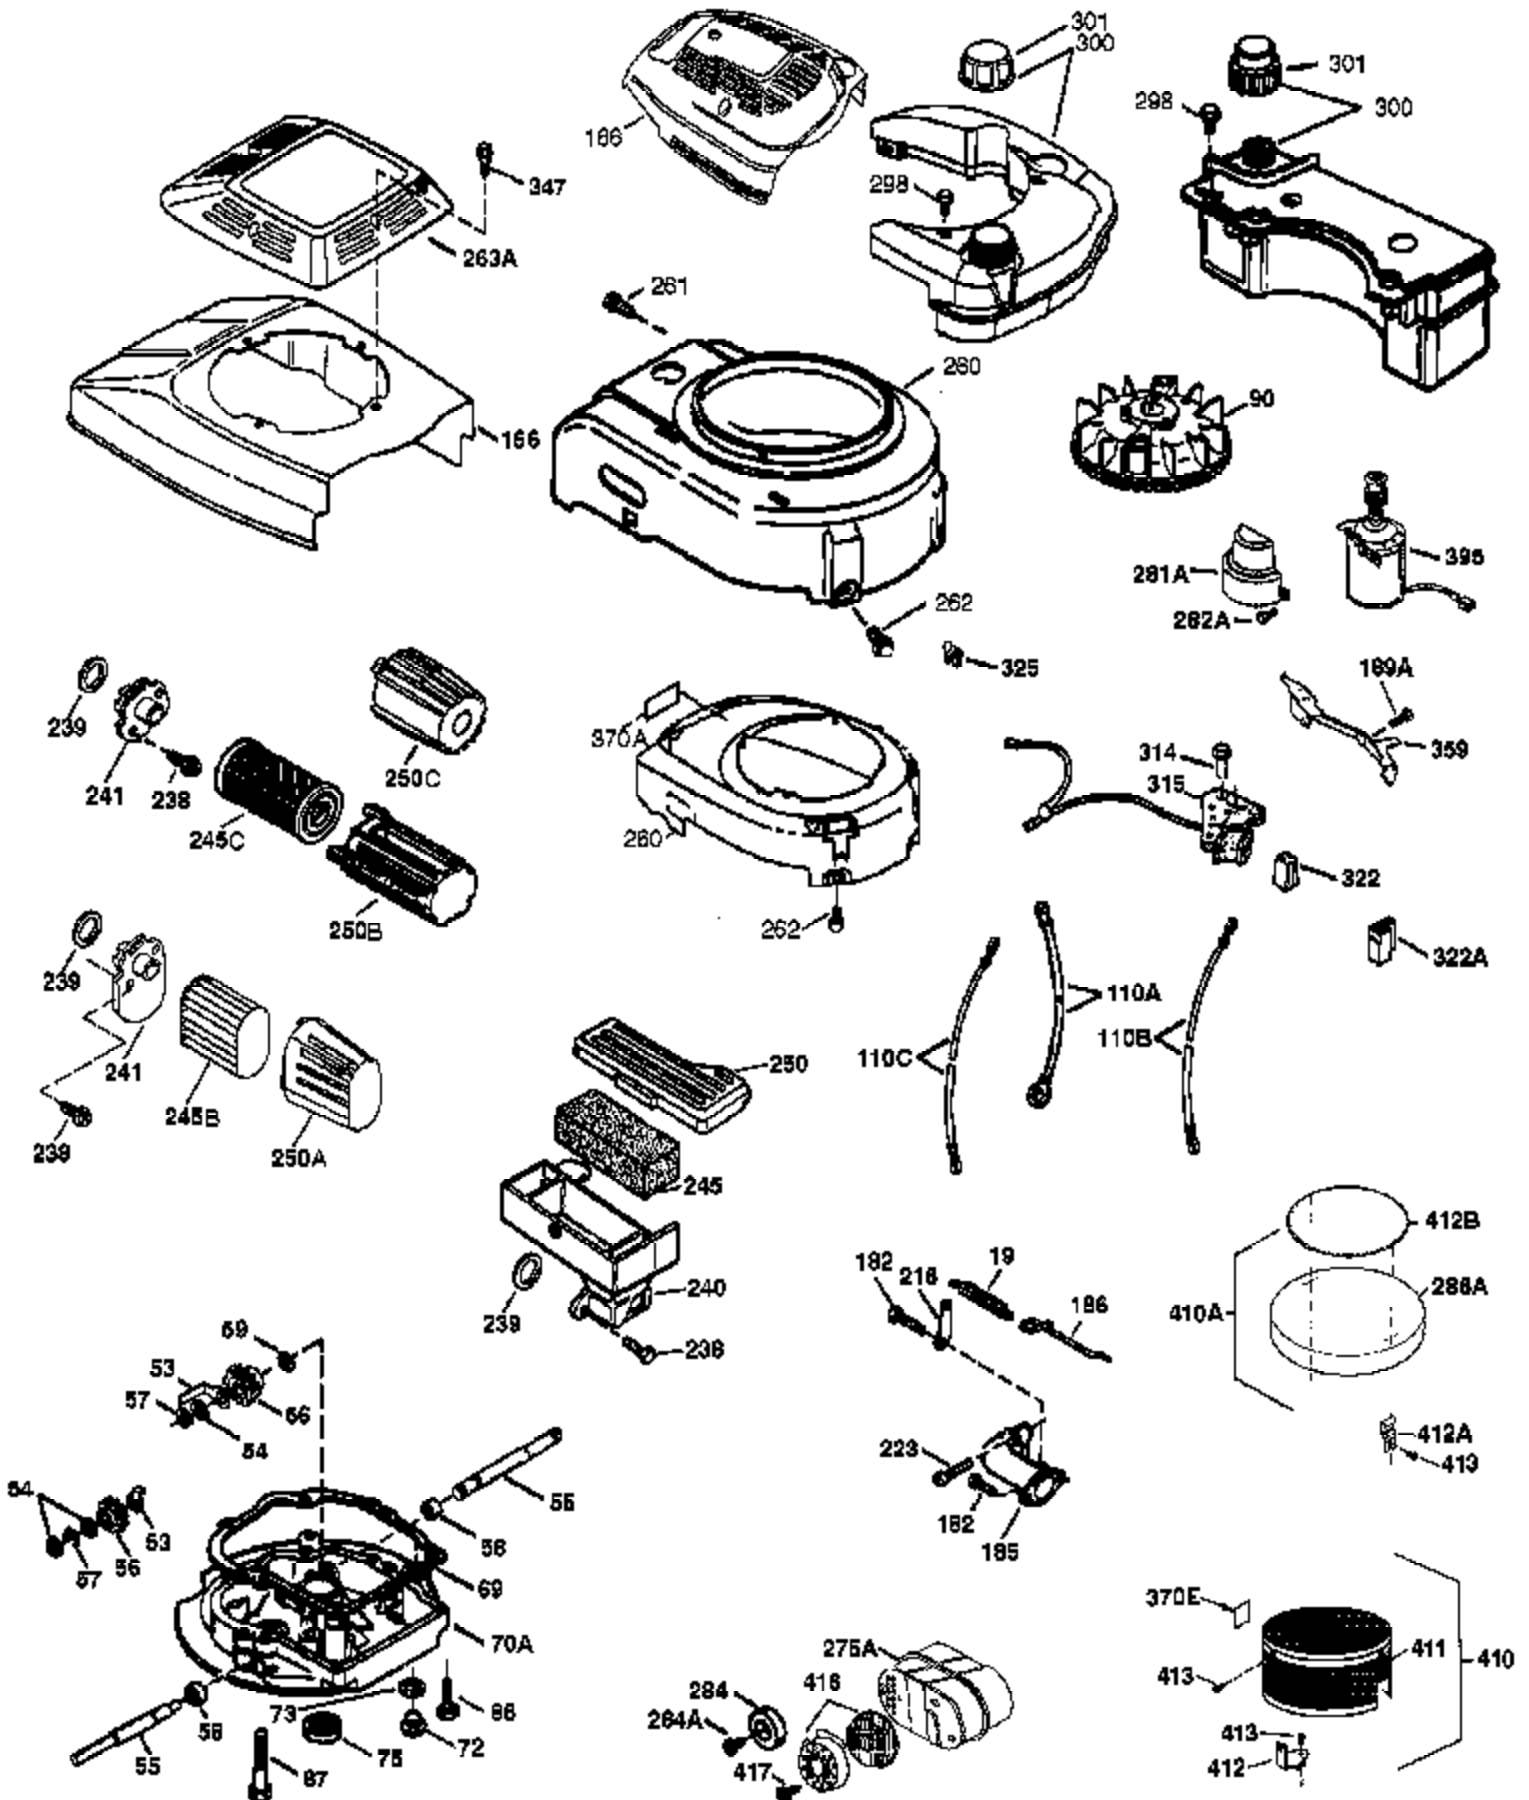

Ref #	Part Number	Qty	Description
19	36281	1	Extension Spring
41	35541	1	Piston & Pin Ass'y. (Std.) (Incl. 43)
41	35542	1	Piston & Pin Ass'y. (.010" OS) (Incl. 43)
41	35543	1	Piston & Pin Ass'y. (.020" OS) (Incl. 43)
69	35261	1	* Mounting Flange Gasket
72	36083	1	Oil Drain Plug
75	27897	1	Oil Seal
86	650488	6	Screw, 1/4-20 x 1-1/4"
90	611112	1	Flywheel
182	6201	2	Screw, 1/4-28 x 7/8"
185	36785	1	Intake Pipe
186	32653	1	Governor Link
216	33086	1	R.P.M. Adjusting Lever
223	650451	2	Screw, 1/4-20 x 1"
238	650806	2	Screw, 10-32 x 5/8"
239	34338	1	* Air Cleaner Gasket
240	37115	1	Air Cleaner Body (Incl. 239)
245	37116	1	Air Cleaner Filter
250	37118	1	Air Cleaner Cover
260	37151	1	Blower Housing
261	30200	2	Screw, 10-24 x 9/16"
262	650831	2	Screw, 1/4-20 x 1/2"
300	35586	1	Fuel Tank (Incl. 292 & 301)
301	36246	1	Fuel Cap
370A	36261	1	Lubrication Decal
416	36085	1	Spark Arrestor Kit (Incl. 417)(Optional)
417	650821	1	Screw, 10-32 x 1/2" (Optional)