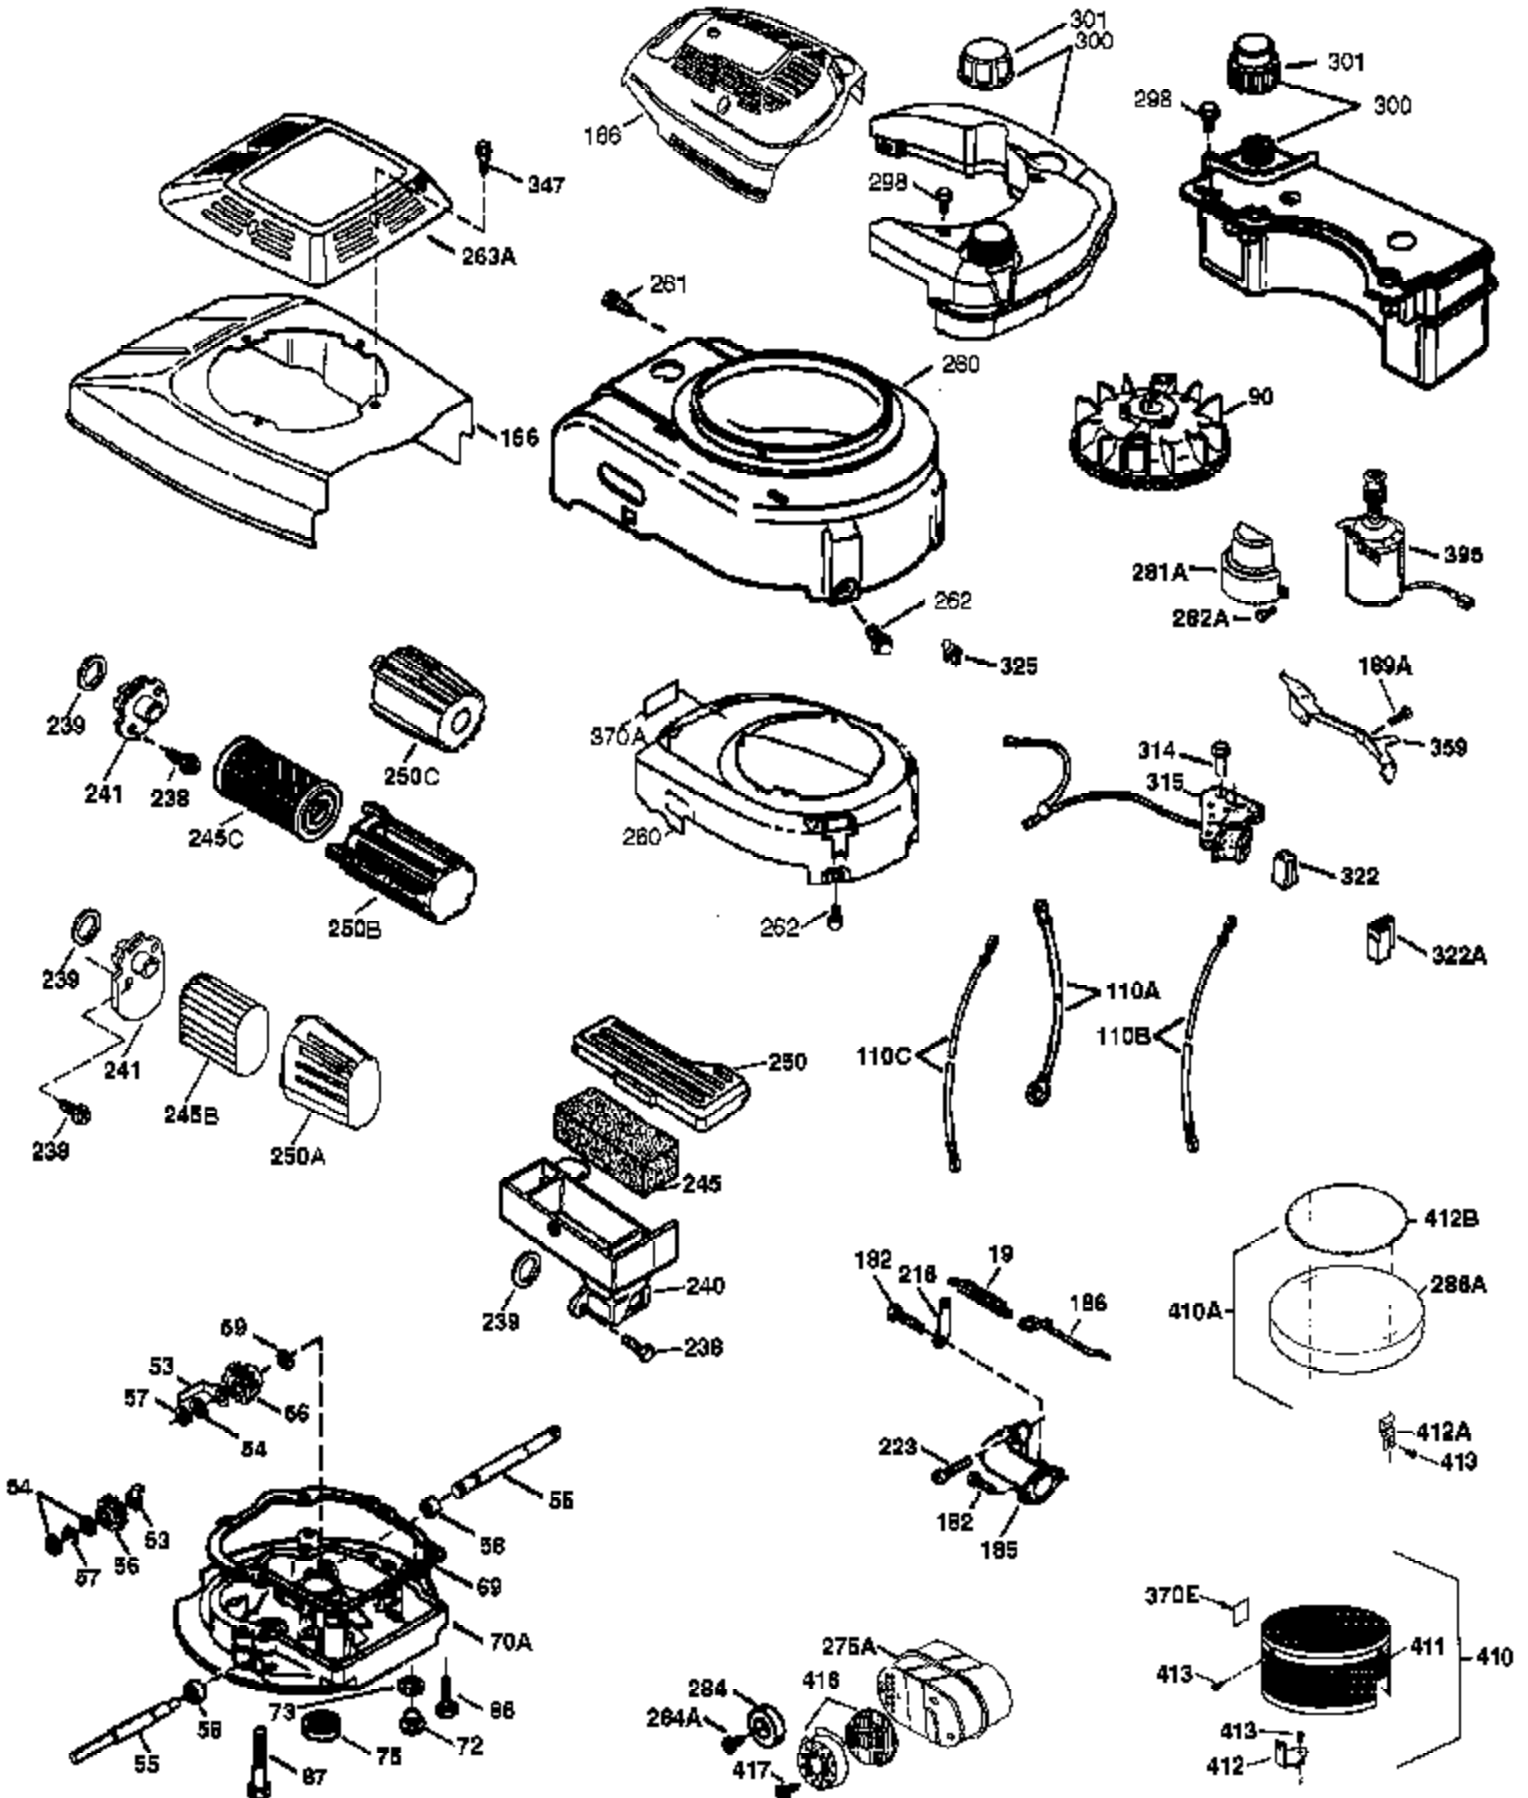

Ref #	Part Number	Qty	Description
19	36281	1	Extension Spring
41	35541	1	Piston & Pin Ass'y. (Std.) (Incl. 43)
41	35542	1	Piston & Pin Ass'y. (.010" OS) (Incl. 43)
41	35543	1	Piston & Pin Ass'y. (.020" OS) (Incl. 43)
69	35261	1	* Mounting Flange Gasket
72	36083	1	Oil Drain Plug
75	27897	1	Oil Seal
86	650488	6	Screw, 1/4-20 x 1-1/4"
90	611112	1	Flywheel
182	6201	2	Screw, 1/4-28 x 7/8"
185	36785	1	Intake Pipe
186	32653	1	Governor Link
216	33086	1	R.P.M. Adjusting Lever
223	650451	2	Screw, 1/4-20 x 1"
238	650806	2	Screw, 10-32 x 5/8"
239	34338	1	* Air Cleaner Gasket
240	37115	1	Air Cleaner Body (Incl. 239)
245	37116	1	Air Cleaner Filter
250	37118	1	Air Cleaner Cover
260	37151	1	Blower Housing
261	30200	2	Screw, 10-24 x 9/16"
262	650831	2	Screw, 1/4-20 x 1/2"
300	35586	1	Fuel Tank (Incl. 292 & 301)
301	36246	1	Fuel Cap
370A	36261	1	Lubrication Decal
416	36085	1	Spark Arrestor Kit (Incl. 417)(Optional)
417	650821	1	Screw, 10-32 x 1/2" (Optional)