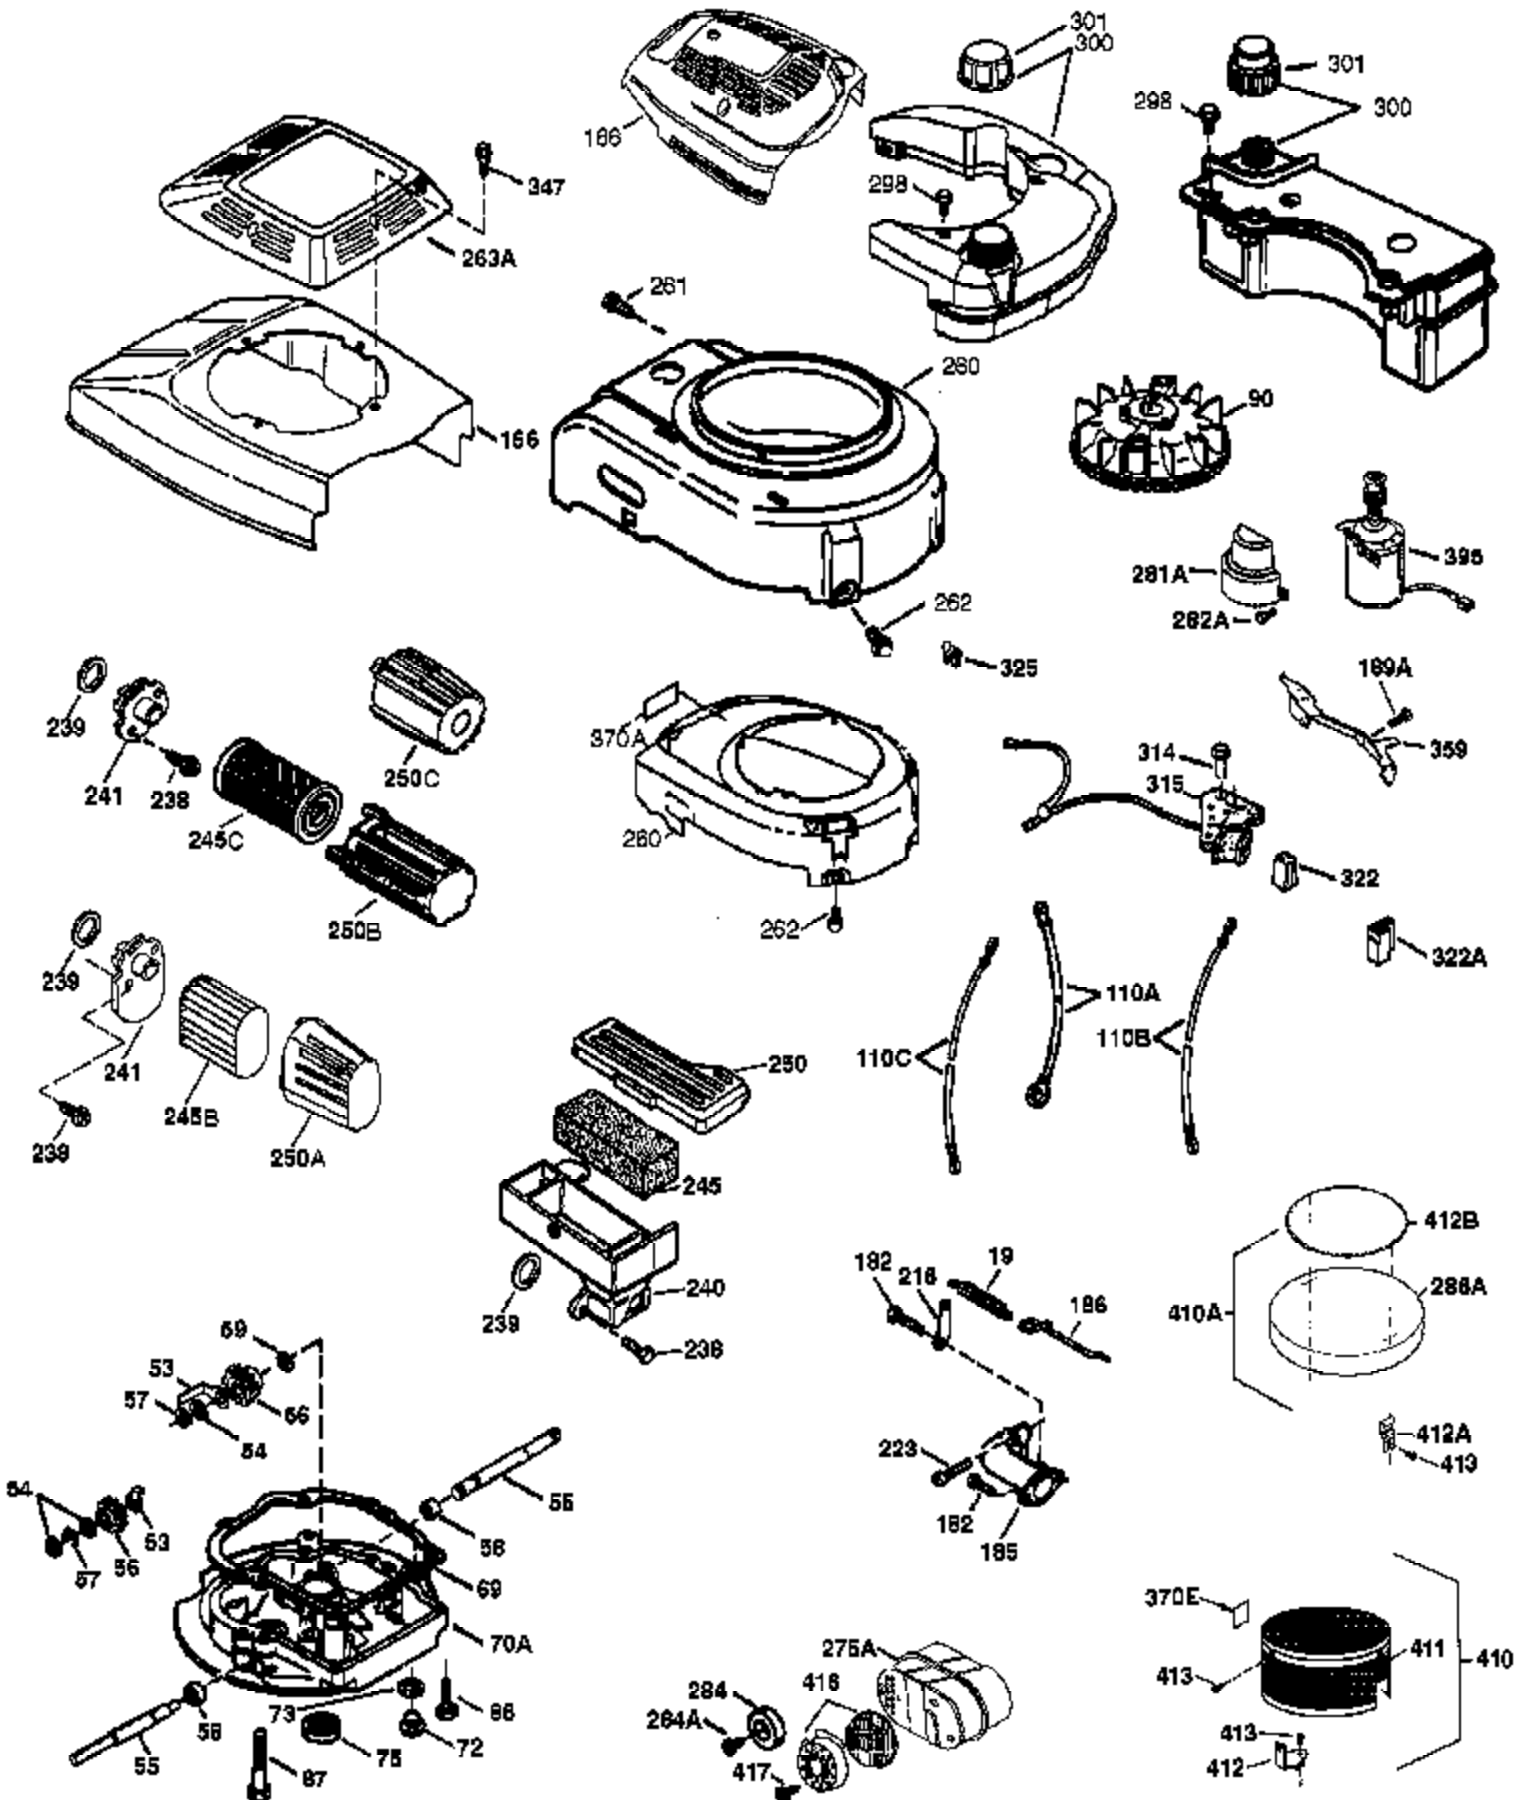

Engine Parts List #2

Ref #	Part Number	Qty	Description
19	36281	1	Extension Spring
41	35541	1	Piston & Pin Ass'y. (Std.) (Incl. 43)
41	35542	1	Piston & Pin Ass'y. (.010" OS) (Incl. 43)
41	35543	1	Piston & Pin Ass'y. (.020" OS) (Incl. 43)
69	35261	1	Mounting Flange Gasket
72	36083	1	Oil Drain Plug
75	27897	1	Oil Seal
86	650488	6	Screw, 1/4-20 x 1-1/4"
90	611112	1	Flywheel
182	6201	2	Screw, 1/4-28 x 7/8"
185	36785	1	Intake Pipe
186	32653	1	Governor Link
216	33086	1	R.P.M. Adjusting Lever
223	650451	2	Screw, 1/4-20 x 1"
238	650806	2	Screw, 10-32 x 5/8"
239	34338	1	* Air Cleaner Gasket
240	37115	1	Air Cleaner Body (Incl. 239)
245	37116	1	Air Cleaner Filter
250	37118	1	Air Cleaner Cover
260	37151	1	Blower Housing
261	30200	2	Screw, 10-24 x 9/16"
262	650831	2	Screw, 1/4-20 x 1/2"
300	35586	1	Fuel Tank (Incl. 292 & 301)
301	36246	1	Fuel Cap
370A	36261	1	Lubrication Decal
416	36085	1	Spark Arrestor Kit (Incl. 417)(Optional)
417	650760	1	Screw, 8-32 x 3/8" (Optional)