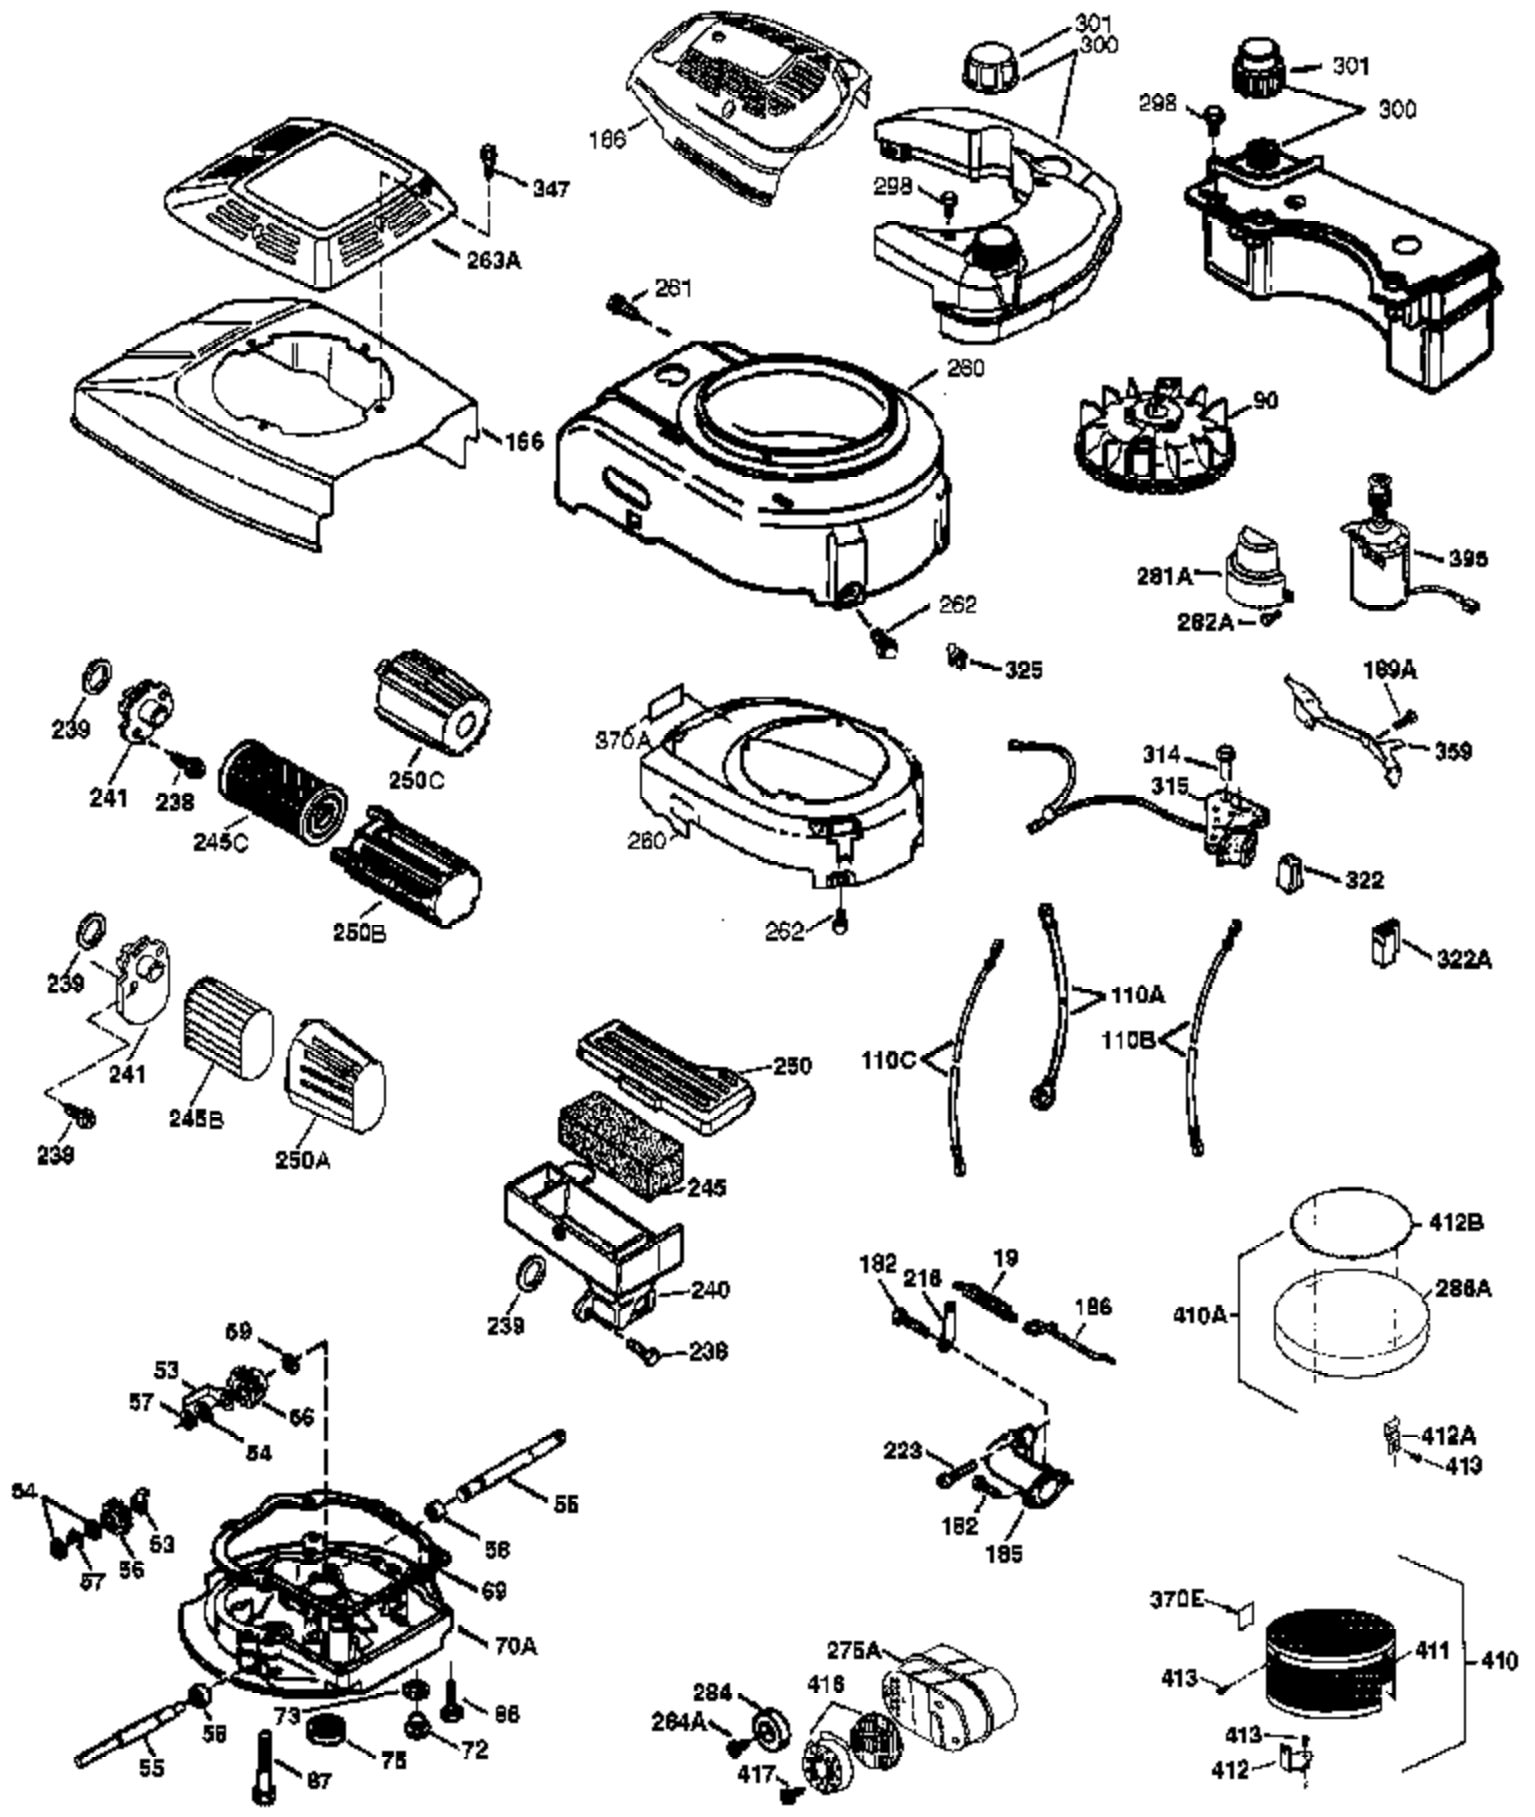

Engine Parts List #2

Ref #	Part Number	Qty	Description
19	36281	1	Extension Spring
41	35541	1	Piston & Pin Ass'y. (Std.) (Incl. 43)
41	35542	1	Piston & Pin Ass'y. (.010" OS) (Incl. 43)
41	35543	1	Piston & Pin Ass'y. (.020" OS) (Incl. 43)
69	35261	1	* Mounting Flange Gasket
72	36083	1	Oil Drain Plug
75	27897	1	Oil Seal
86	650488	6	Screw, 1/4-20 x 1-1/4"
90	611112	1	Flywheel
182	6201	2	Screw, 1/4-28 x 7/8"
185	36785	1	Intake Pipe
186	34337	1	Governor Link
223	650451	2	Screw, 1/4-20 x 1"
238	650932	2	Screw, 10-32 x 49/64"
239	34338	1	* Air Cleaner Gasket
241	35797	1	Air Cleaner Collar
245	35066	1	Air Cleaner Filter
250	35986	1	Air Cleaner Cover
260	36960	1	Blower Housing
261	30200	2	Screw, 10-24 x 9/16"
262	650831	2	Screw, 1/4-20 x 1/2"
300	35586	1	Fuel Tank (Incl. 292 & 301)
301	36246	1	Fuel Cap
370A	36261	1	Lubrication Decal
416	36085	1	Spark Arrestor Kit (Incl. 417)(Optional)
417	650821	1	Screw, 10-32 x 1/2" (Optional)