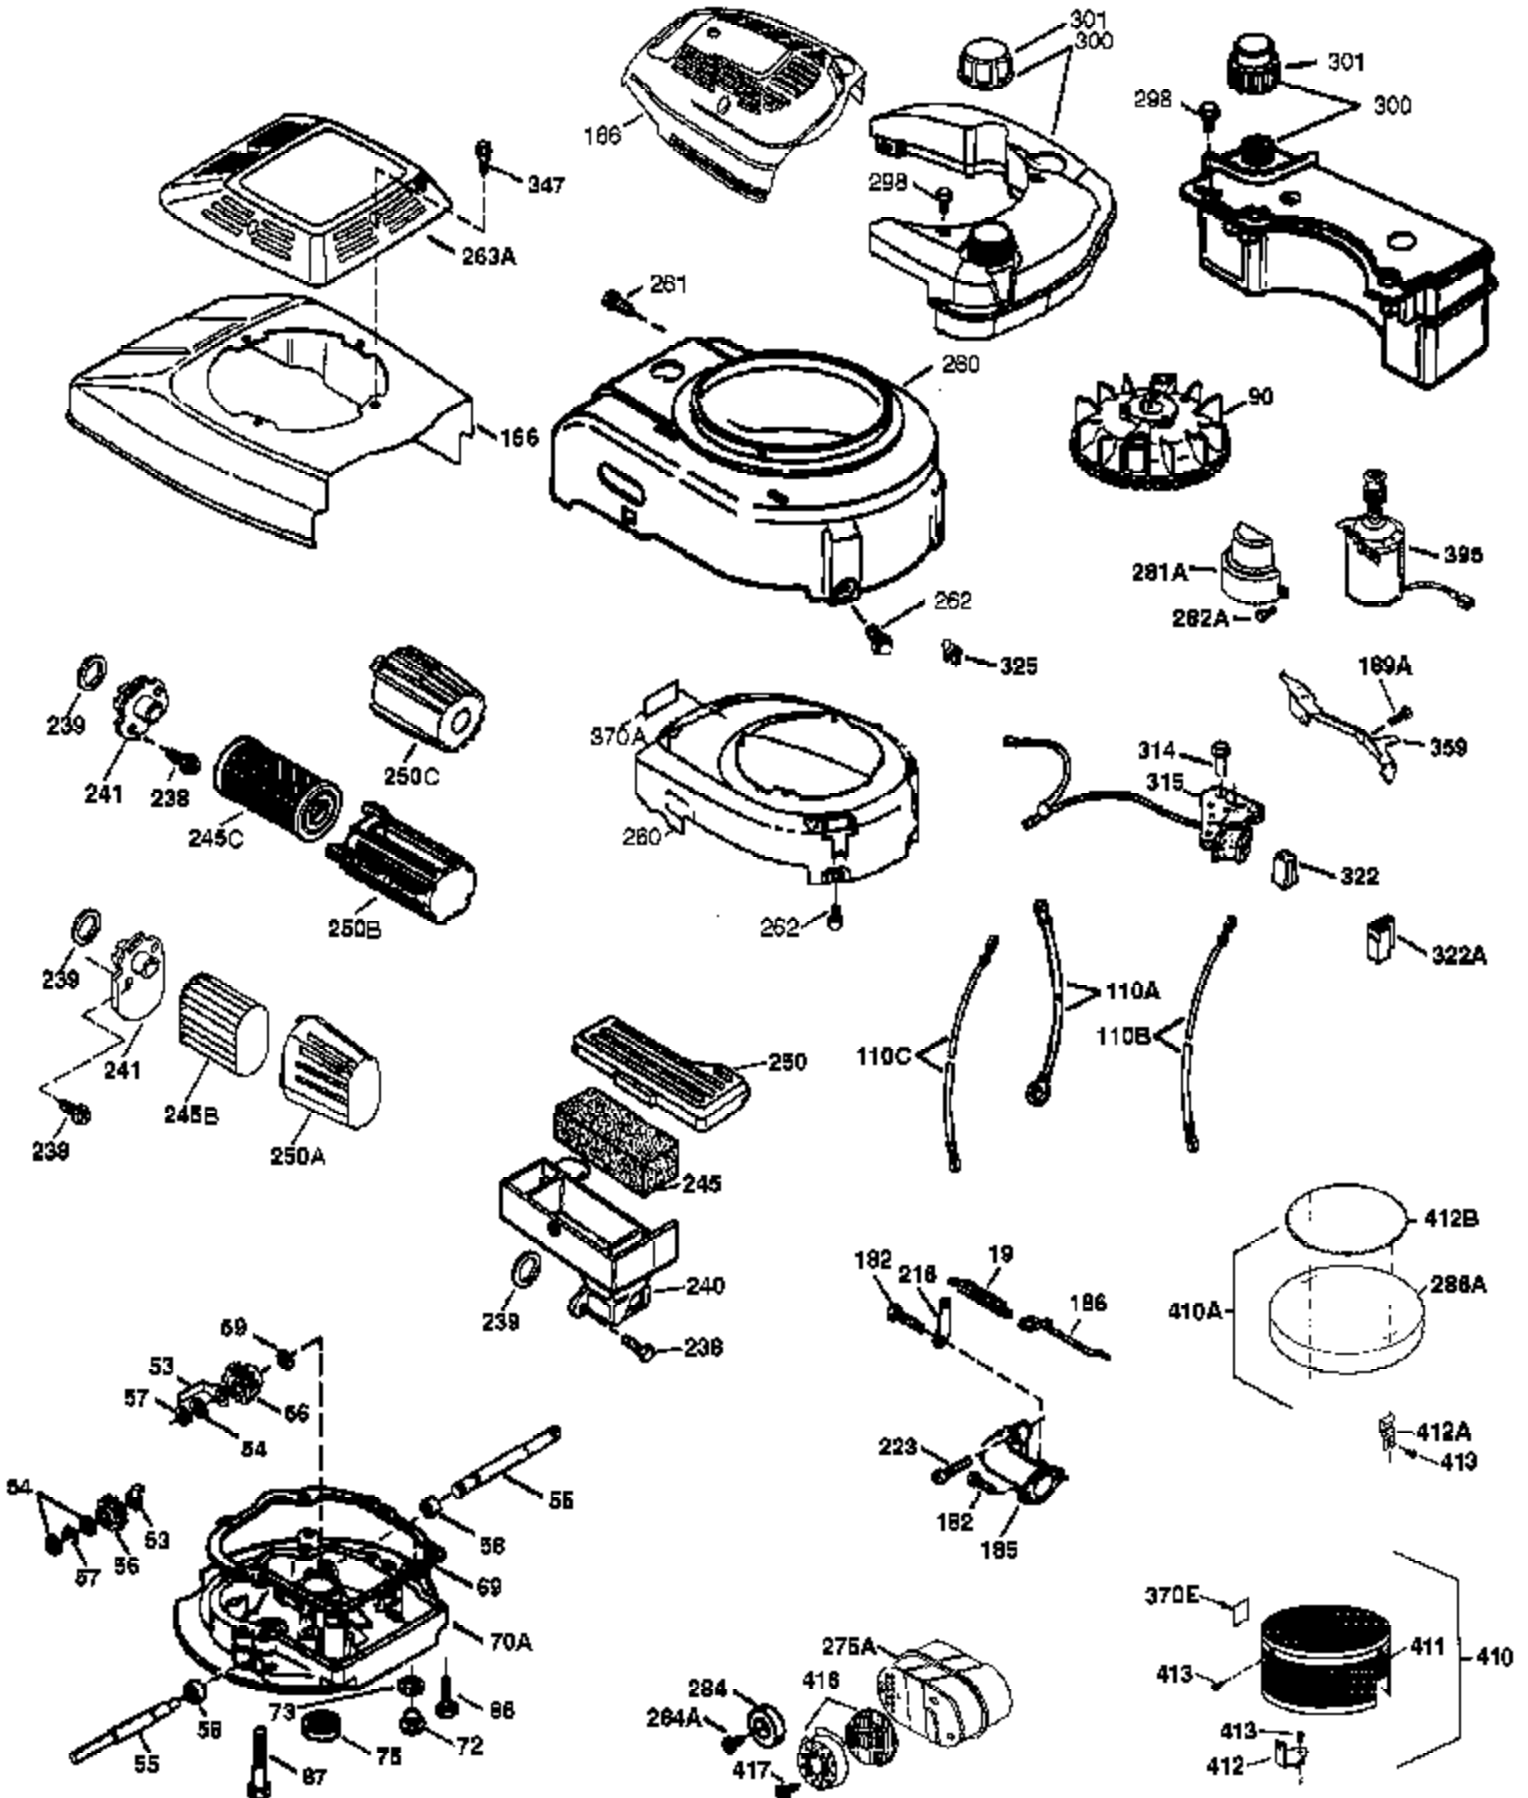

Ref #	Part Number	Qty	Description
172	36784	1	Valve Cover
174	30200	2	Screw, 10-24 x 9/16"
178	29752	2	Nut & Lock Washer, 1/4-28
182	6201	2	Screw, 1/4-28 x 7/8"
184	26756	1	* Carburetor To Intake Pipe Gasket
185	36785	1	Intake Pipe
186	34337	1	Governor Link
189	650839	2	Screw, 1/4-20 x 3/8"
191	36559	1	S.E. Brake Bracket (Incl. 195)
195	610973	1	Terminal
200	33131A	1	Control Bracket (Incl. 202 thru 206)
202	36482	1	Compression Spring
203	31342	1	Compression Spring
204	651029	1	Screw, Torx T-10, 5-40 x 7/16"
205	651019	1	Screw, Torx T-10, 6-32 x 41/64"
206	610973	1	Terminal
207	34336	1	Throttle Link
209	30200	2	Screw, 10-24 x 9/16"
223	650451	2	Screw, 1/4-20 x 1"
224	36786	1	* Intake Pipe Gasket
238	650932	2	Screw, 10-32 x 49/64"
239	34338	1	* Air Cleaner Gasket
245	35066	1	Air Cleaner Filter
250	35986	1	Air Cleaner Cover
260	36960	1	Blower Housing
261	30200	2	Screw, 10-24 x 9/16"
262	650831	2	Screw, 1/4-20 x 1/2"
275	36790	1	Muffler
277	650988	2	Screw, 1/4-20 x 2-5/16"
285	35000A	1	Starter Cup
287	650926	2	Screw, 8-32 x 21/64"
290	34357	1	Fuel Line
292	26460	2	Fuel Line Clamp
300	35586	1	Fuel Tank (Incl. 292 & 301)
301	36246	1	Fuel Cap
305	35498	1	Oil Fill Tube
306	36996	1	* "O"-Ring
307	35499	1	"O"-Ring
309	650562	1	Screw, 10-32 x 1/2"
310	35611	1	Dipstick
313	34080	1	Spacer
370A	36261	1	Lubrication Decal
370C	37199	1	Primer Decal
370D	36534	1	Caution Decal
380	640076A	1	Carburetor (Incl. 184)
390	590739	1	Rewind Starter (NOTE: This engine could have been built with 590702 starter).
400	37029A	1	* Gasket Set (Incl. items marked PK in notes). Incl. Part #s 26756 (1), 28833 (1), 34338 (1), 36783 (1), 36786 (1), 36832 (1), 36996 (1), 37028 (1), 37130 (1)
416	36085	1	Spark Arrestor Kit (Incl. 417)(Optional)
417	650760	1	Screw, 8-32 x 3/8" (Optional)
420	730225	1	SAE 30 4-Cycle Engine Oil (Quart)