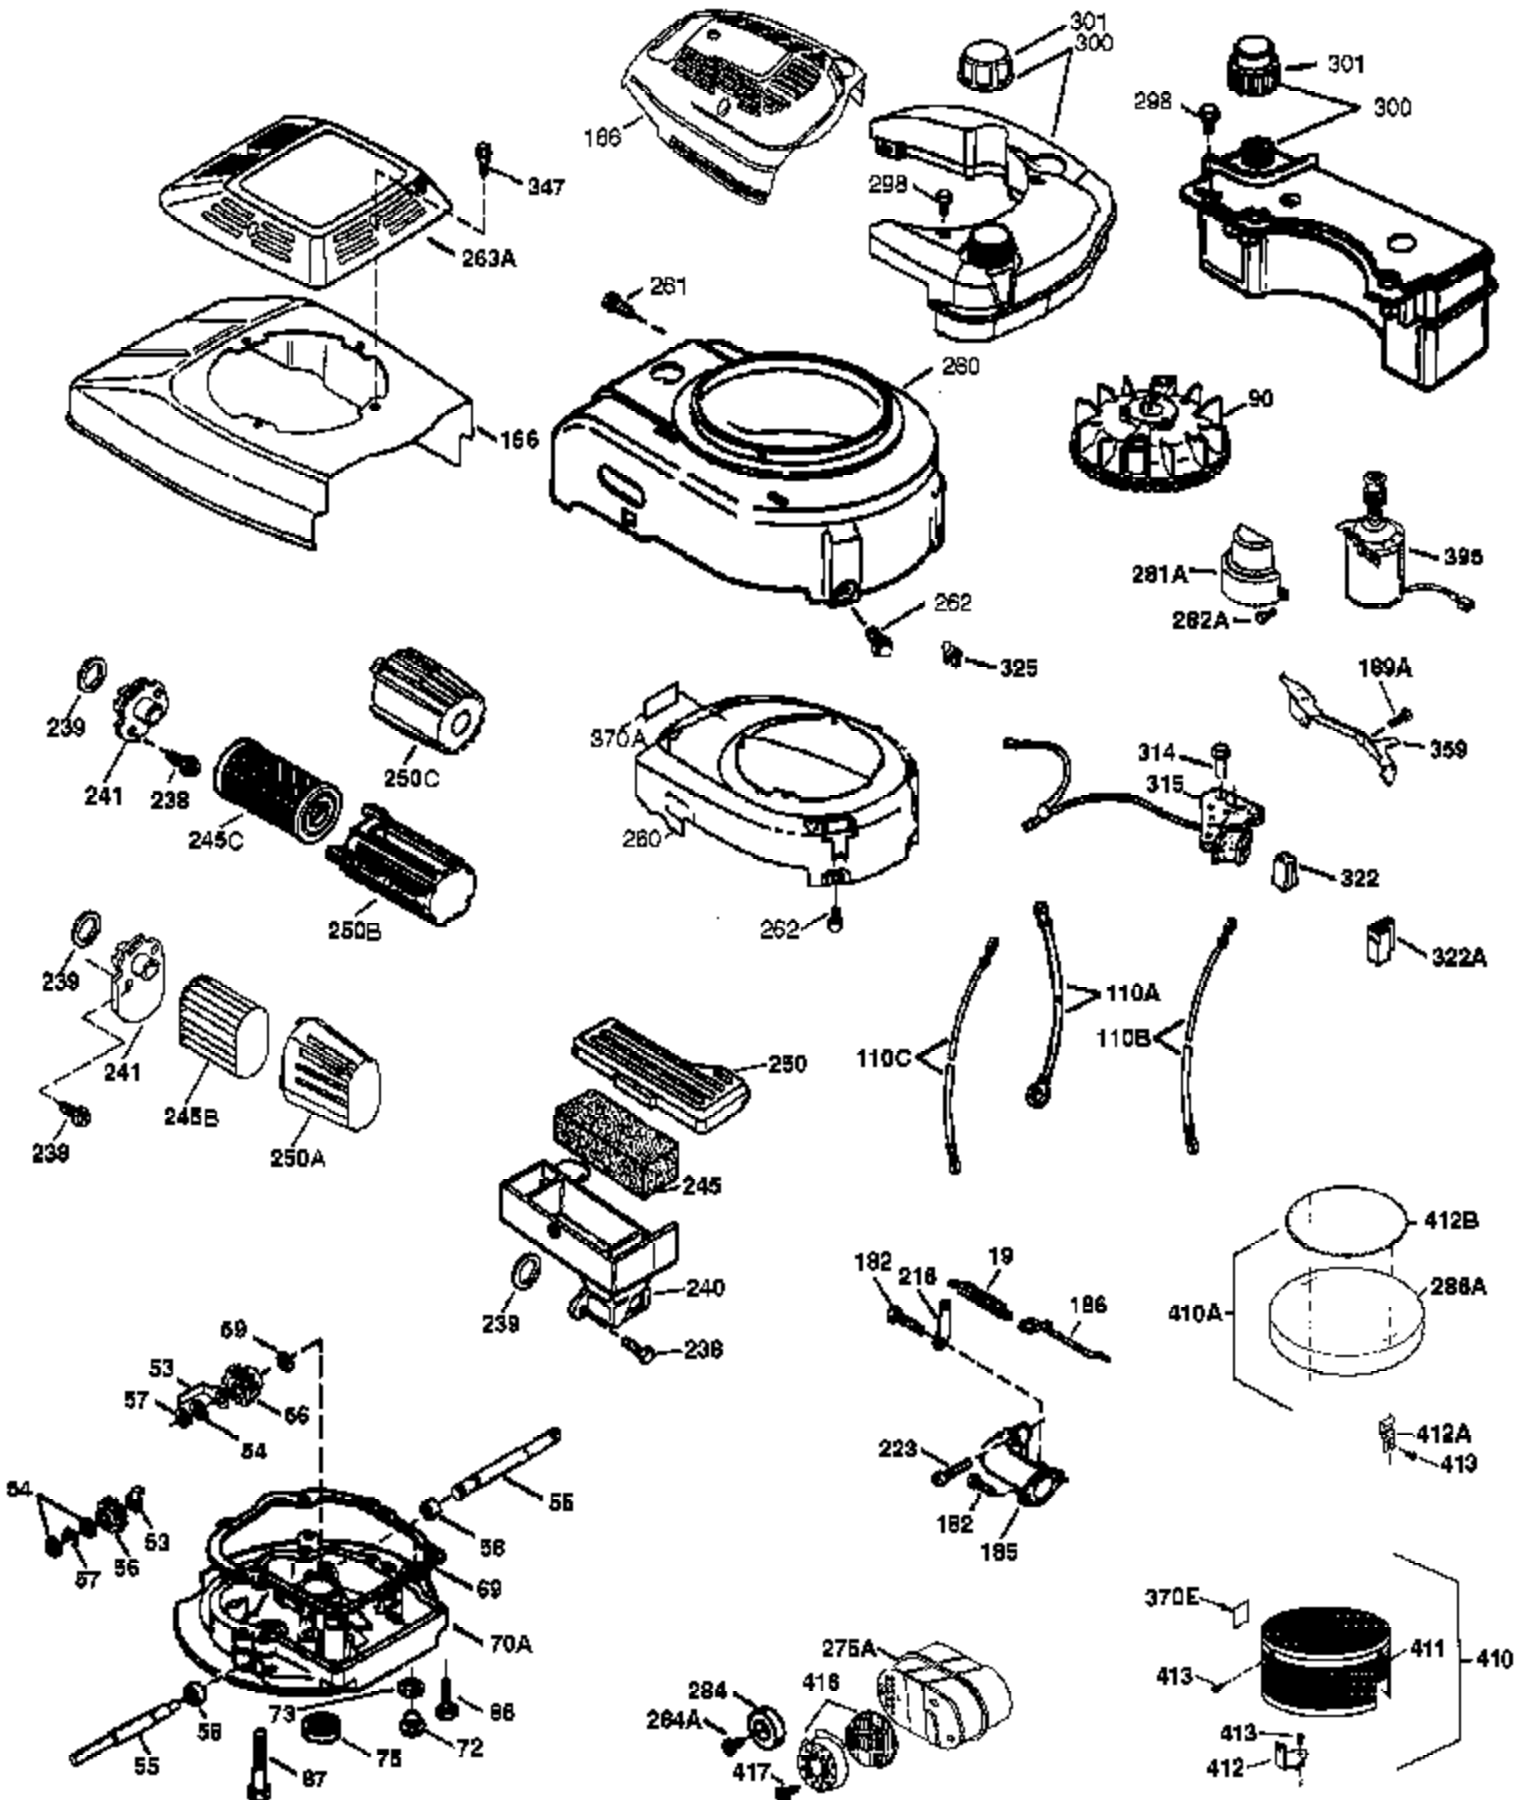

Ref #	Part Number	Qty	Description
19	36281	1	Extension Spring
41	35541	1	Piston & Pin Ass'y. (Std.) (Incl. 43)
41	35542	1	Piston & Pin Ass'y. (.010" OS) (Incl. 43)
41	35543	1	Piston & Pin Ass'y. (.020" OS) (Incl. 43)
53	31745	1	Tang Washer
54	31747	1	Washer
55	33774	1	P.T.O. Shaft
56	33401	1	R.H. Worm Gear
57	31749	1	Retainer Ring
58	31744	1	Oil Seal
59	31787	1	Washer
69	37130	1	* Mounting Flange Gasket
72	36083	1	Oil Drain Plug
75	26208	1	Oil Seal
86	650488	5	Screw, 1/4-20 x 1-1/4"
87	650492	1	Screw, 1/4-20 x 2-1/4"
90	611112	1	Flywheel
182	6201	2	Screw, 1/4-28 x 7/8"
185	36785	1	Intake Pipe
186	34337	1	Governor Link
223	650451	2	Screw, 1/4-20 x 1"
238	650932	2	Screw, 10-32 x 49/64"
239	34338	1	* Air Cleaner Gasket
241	35797	1	Air Cleaner Collar
245	35066	1	Air Cleaner Filter
250	35065	1	Air Cleaner Cover
260	36980	1	Blower Housing
261	30200	2	Screw, 10-24 x 9/16"
262	650831	2	Screw, 1/4-20 x 1/2"
275A	36838A	1	Spark Arrestor Muffler (Optional) (Incl. 284,284A,416,417)
284	36663	1	Muffler Deflector (Incl. 284A)(Optional)
284A	650821	1	Screw, 10-32 x 1/2" (Optional)
298	28763	3	Screw, 10-32 x 35/64"
300	36916	1	Fuel Tank (Incl. 292 & 301)
301	36246	1	Fuel Cap
370A	36261	1	Lubrication Decal
416	36085	1	Spark Arrestor Kit (Incl. 417)(Optional)
417	650821	1	Screw, 10-32 x 1/2" (Optional)
900	0	1	Replacement Engine 750825B, order from 71-999
900	0		Replacement Short Block NONE