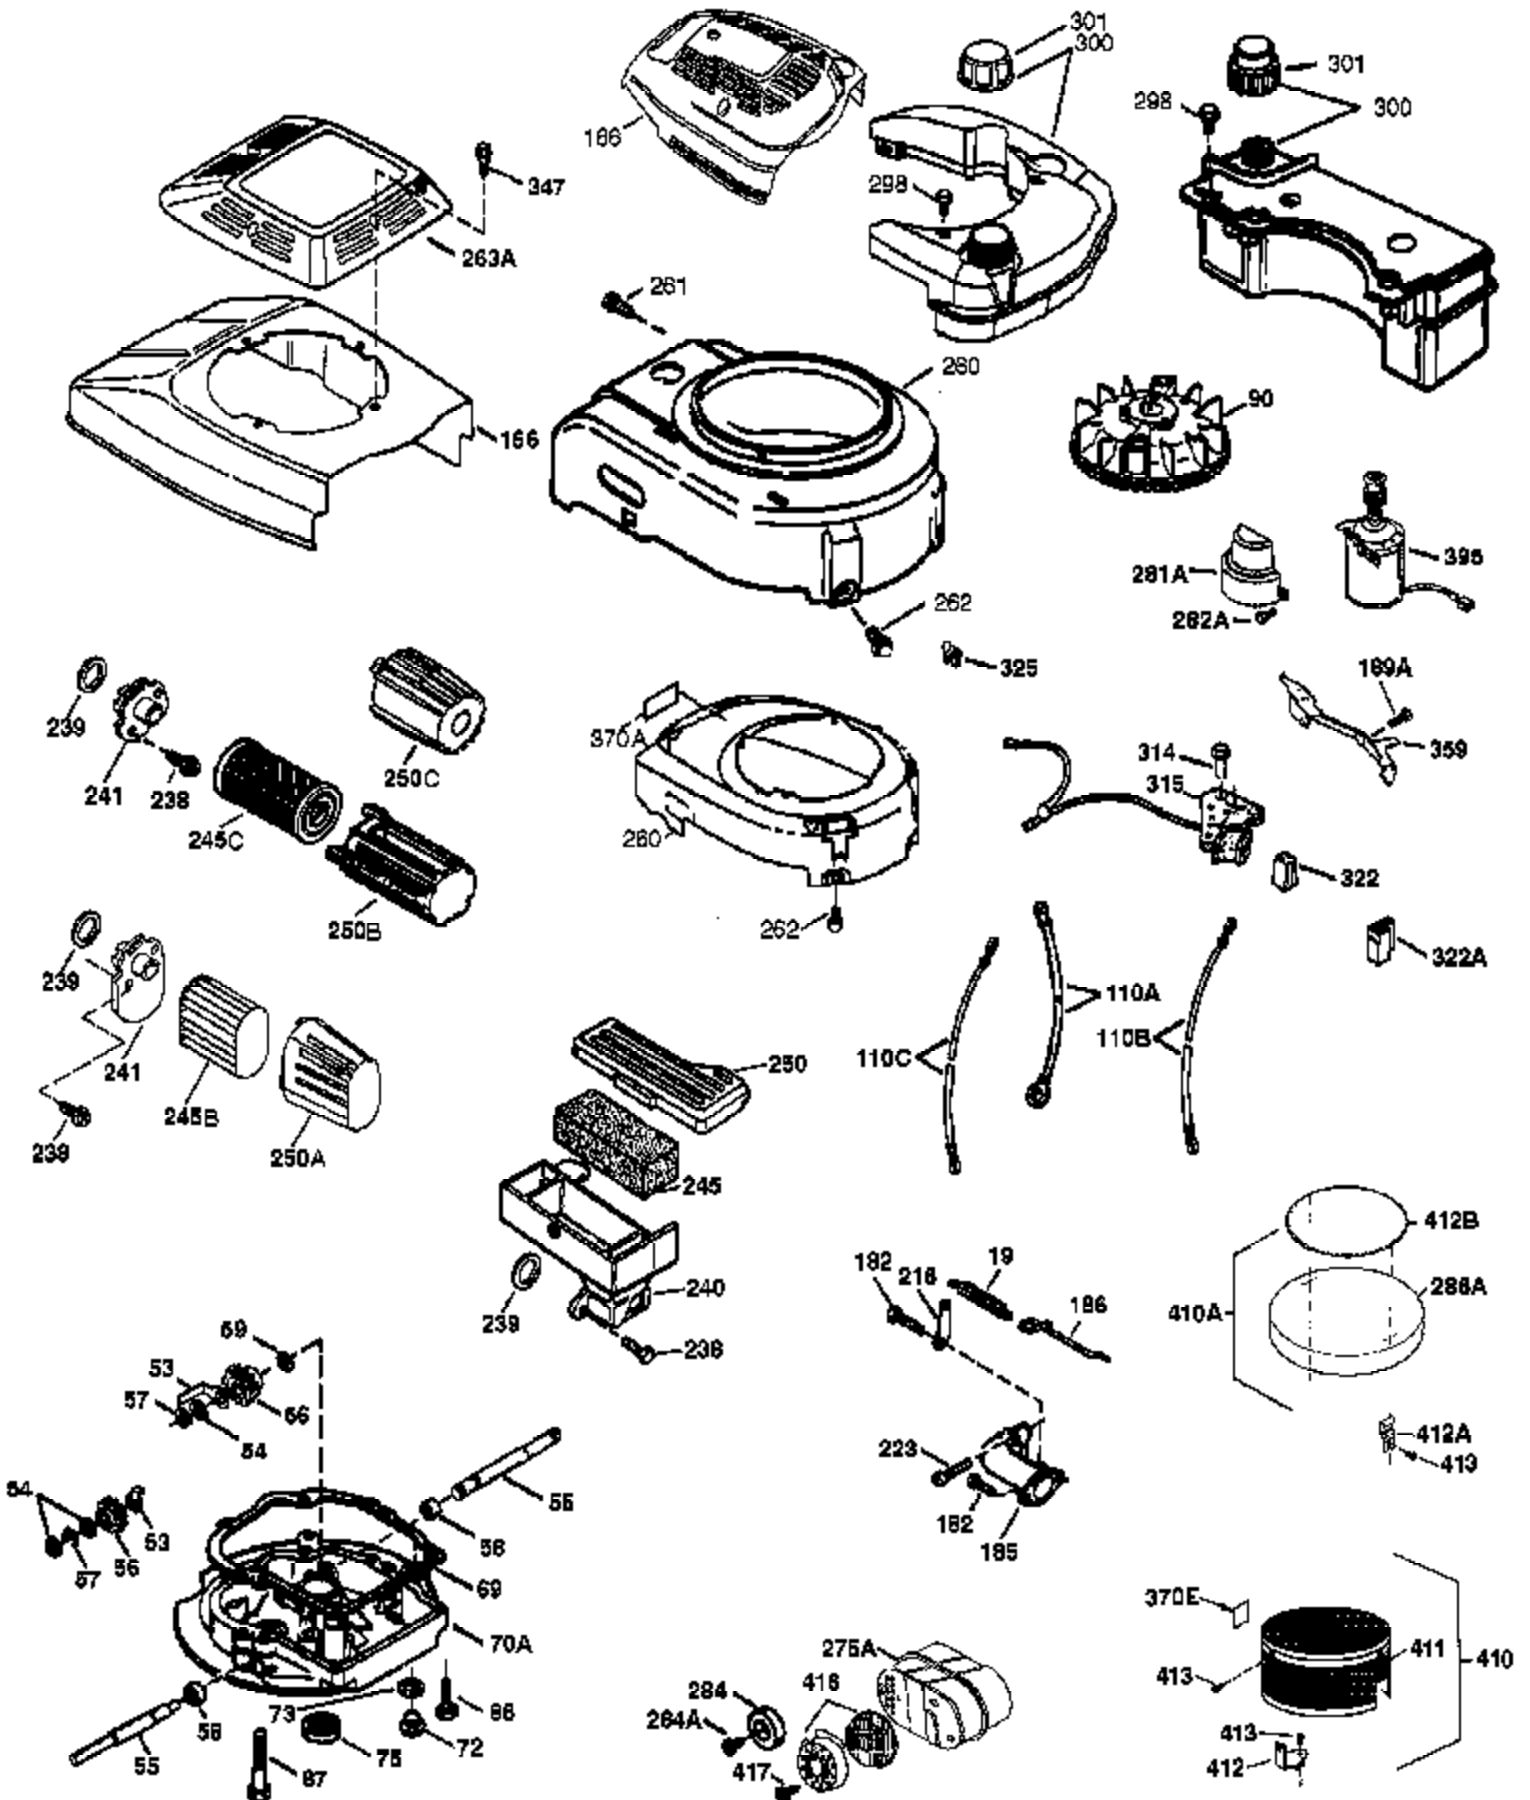

Ref #	Part Number	Qty	Description
19	36281	1	Extension Spring
41	35541	1	Piston & Pin Ass'y. (Std.) (Incl. 43)
41	35542	1	Piston & Pin Ass'y. (.010" OS) (Incl. 43)
41	35543	1	Piston & Pin Ass'y. (.020" OS) (Incl. 43)
53	31745	1	Tang Washer
54	31747	1	Washer
55	33774	1	P.T.O. Shaft
56	33401	1	R.H. Worm Gear
57	31749	1	Retainer Ring
58	31744	1	Oil Seal
59	31787	1	Washer
69	35261	1	* Mounting Flange Gasket
72	36083	1	Oil Drain Plug
75	26208	1	Oil Seal
86	650488	5	Screw, 1/4-20 x 1-1/4"
87	650492	1	Screw, 1/4-20 x 2-1/4"
90	611112	1	Flywheel
182	6201	2	Screw, 1/4-28 x 7/8"
185	36785	1	Intake Pipe
186	34337	1	Governor Link
223	650451	2	Screw, 1/4-20 x 1"
238	650932	2	Screw, 10-32 x 49/64"
239	34338	1	* Air Cleaner Gasket
241	35797	1	Air Cleaner Collar
245	35066	1	Air Cleaner Filter
250	35065	1	Air Cleaner Cover
260	36980	1	Blower Housing
261	30200	2	Screw, 10-24 x 9/16"
262	650831	2	Screw, 1/4-20 x 1/2"
275A	36838A	1	Spark Arrestor Muffler (Optional) (Incl. 284,284A,416,417)
284A	650821	1	Screw, 10-32 x 1/2" (Optional)
284	36663	1	Muffler Deflector (Incl. 284A)(Optional)
298	28763	3	Screw, 10-32 x 35/64"
300	36916	1	Fuel Tank (Incl. 292 & 301)
301	36246	1	Fuel Cap
325	37152	1	Spring Clip
370A	36261	1	Lubrication Decal
416	36085	1	Spark Arrestor Kit (Incl. 417)(Optional)
417	650821	1	Screw, 10-32 x 1/2" (Optional)
900	0	1	Replacement Engine 750825A, order from 71-999
900	0		Replacement Short Block NONE