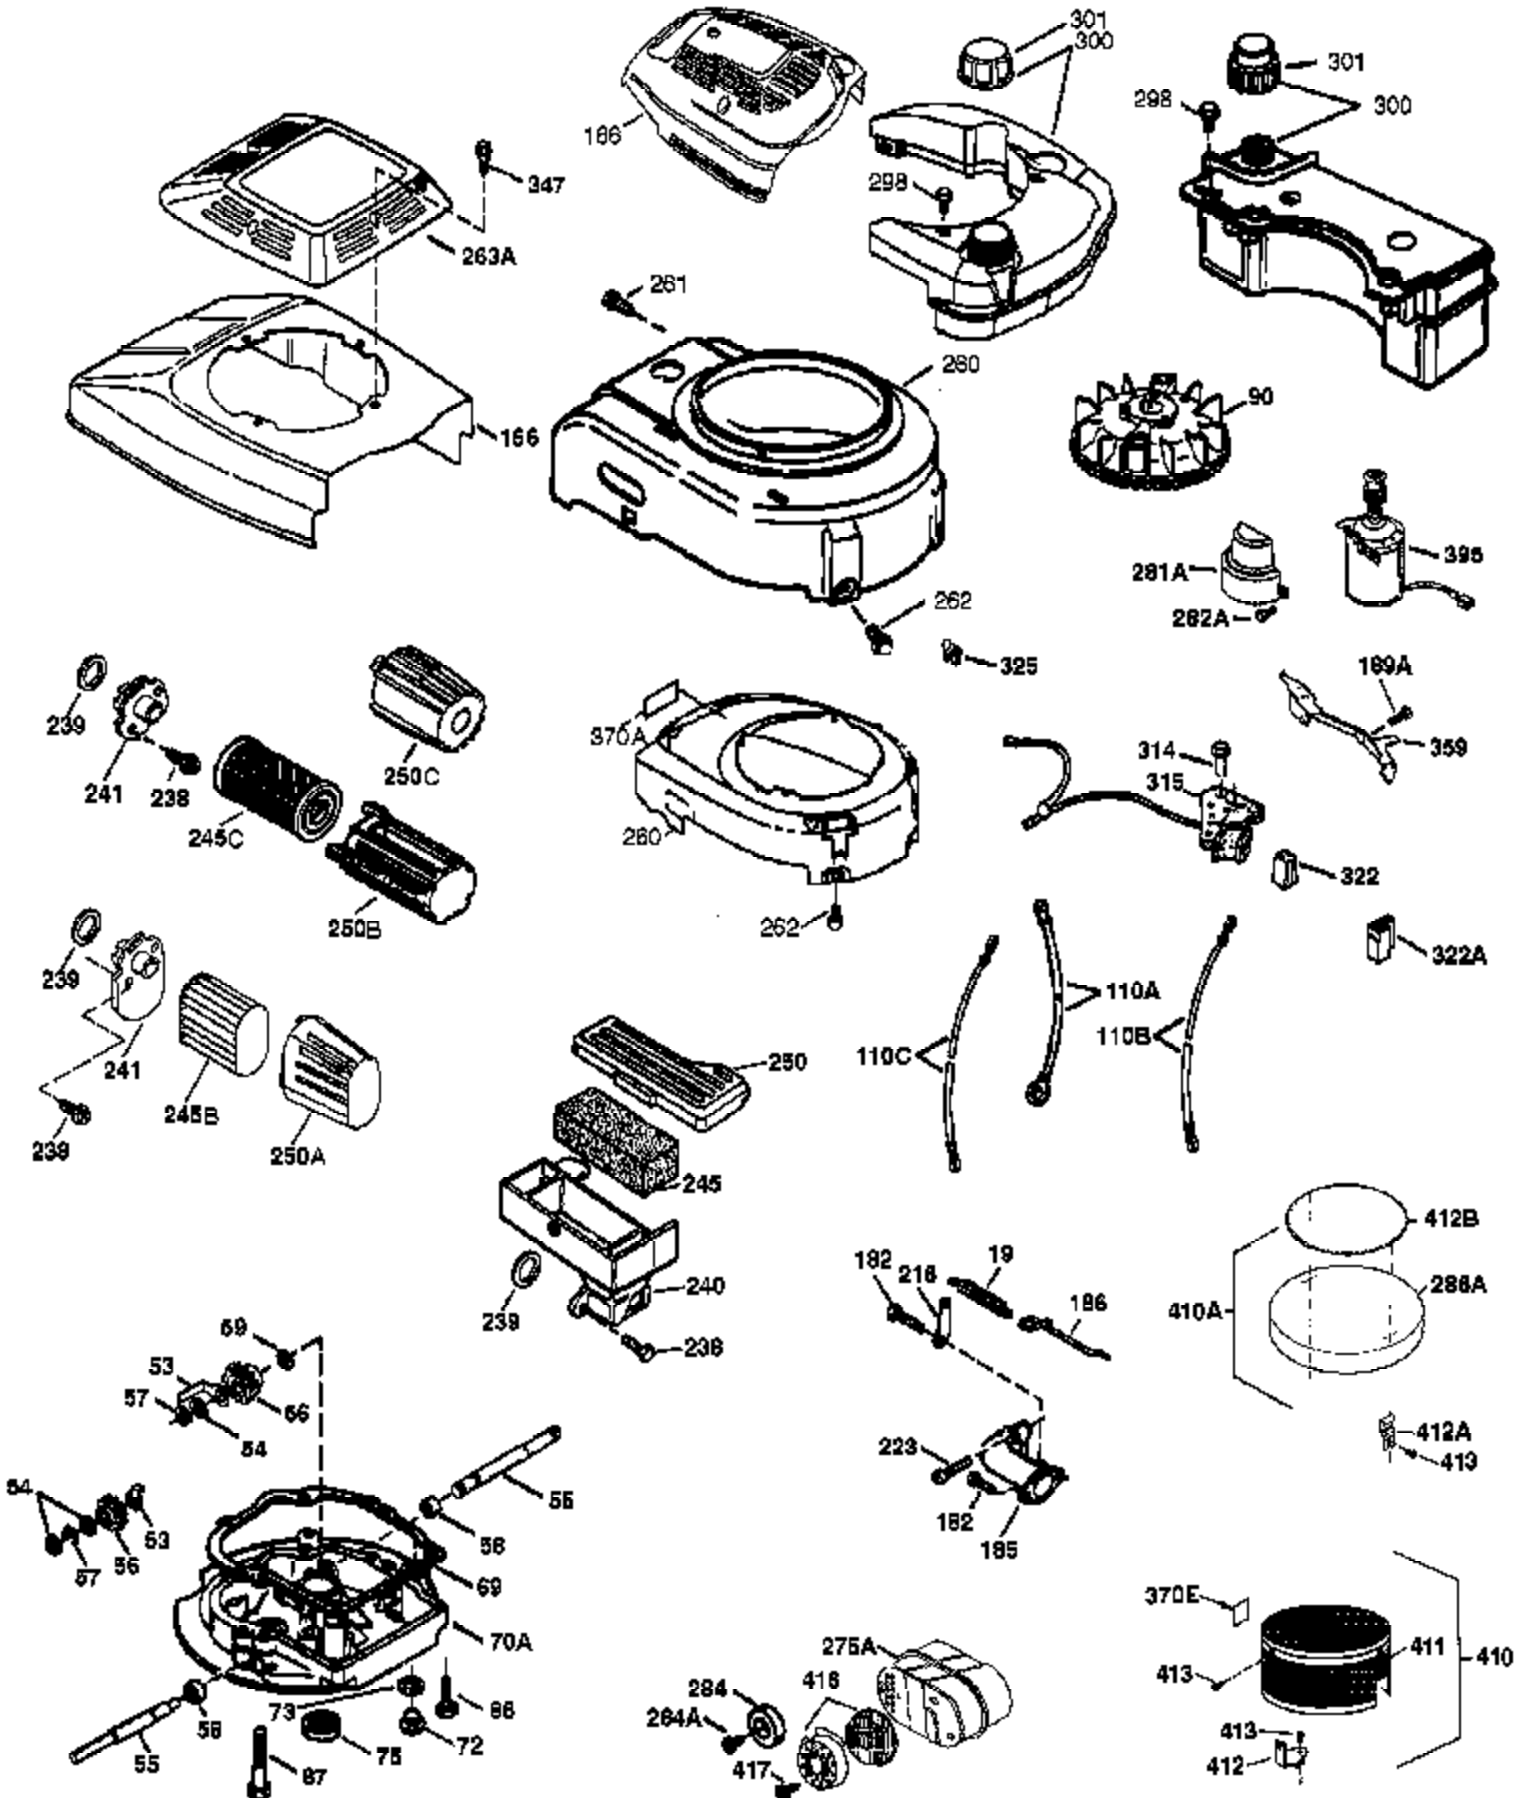

Ref #	Part Number	Qty	Description
19	36281	1	Extension Spring
41	35541	1	Piston & Pin Ass'y. (Std.) (Incl. 43)
41	35542	1	Piston & Pin Ass'y. (.010" OS) (Incl. 43)
41	35543	1	Piston & Pin Ass'y. (.020" OS) (Incl. 43)
53	31745	1	Tang Washer
54	31747	1	Washer
55	33774	1	P.T.O. Shaft
56	33401	1	R.H. Worm Gear
57	31749	1	Retainer Ring
58	31744	1	Oil Seal
59	31787	1	Washer
69	35261	1	Mounting Flange Gasket
72	36083	1	Oil Drain Plug
75	26208	1	Oil Seal
86	650488	5	Screw, 1/4-20 x 1-1/4"
87	650492	1	Screw, 1/4-20 x 2-1/4"
90	611112	1	Flywheel
182	6201	2	Screw, 1/4-28 x 7/8"
185	36785	1	Intake Pipe
186	34337	1	Governor Link
223	650451	2	Screw, 1/4-20 x 1"
238	650932	2	Screw, 10-32 x 49/64"
239	34338	1	* Air Cleaner Gasket
241	35797	1	Air Cleaner Collar
245	35066	1	Air Cleaner Filter
250	35065	1	Air Cleaner Cover
260	36980	1	Blower Housing
261	30200	2	Screw, 10-24 x 9/16"
262	650831	2	Screw, 1/4-20 x 1/2"
275A	36838	1	Spark Arrestor Muffler (Optional) (Incl. 284,284A,416,417)
284A	650983	1	Screw, 8-32 x 1/2"
284	36663	1	Muffler Deflector (Incl. 284A)(Option al)
298	28763	3	Screw, 10-32 x 35/64"
300	36916	1	Fuel Tank (Incl. 292 & 301)
301	36246	1	Fuel Cap
370A	36261	1	Lubrication Decal
900	0	1	Replacement Engine 750825, order from 71-999
900	0		Replacement S/B NONE