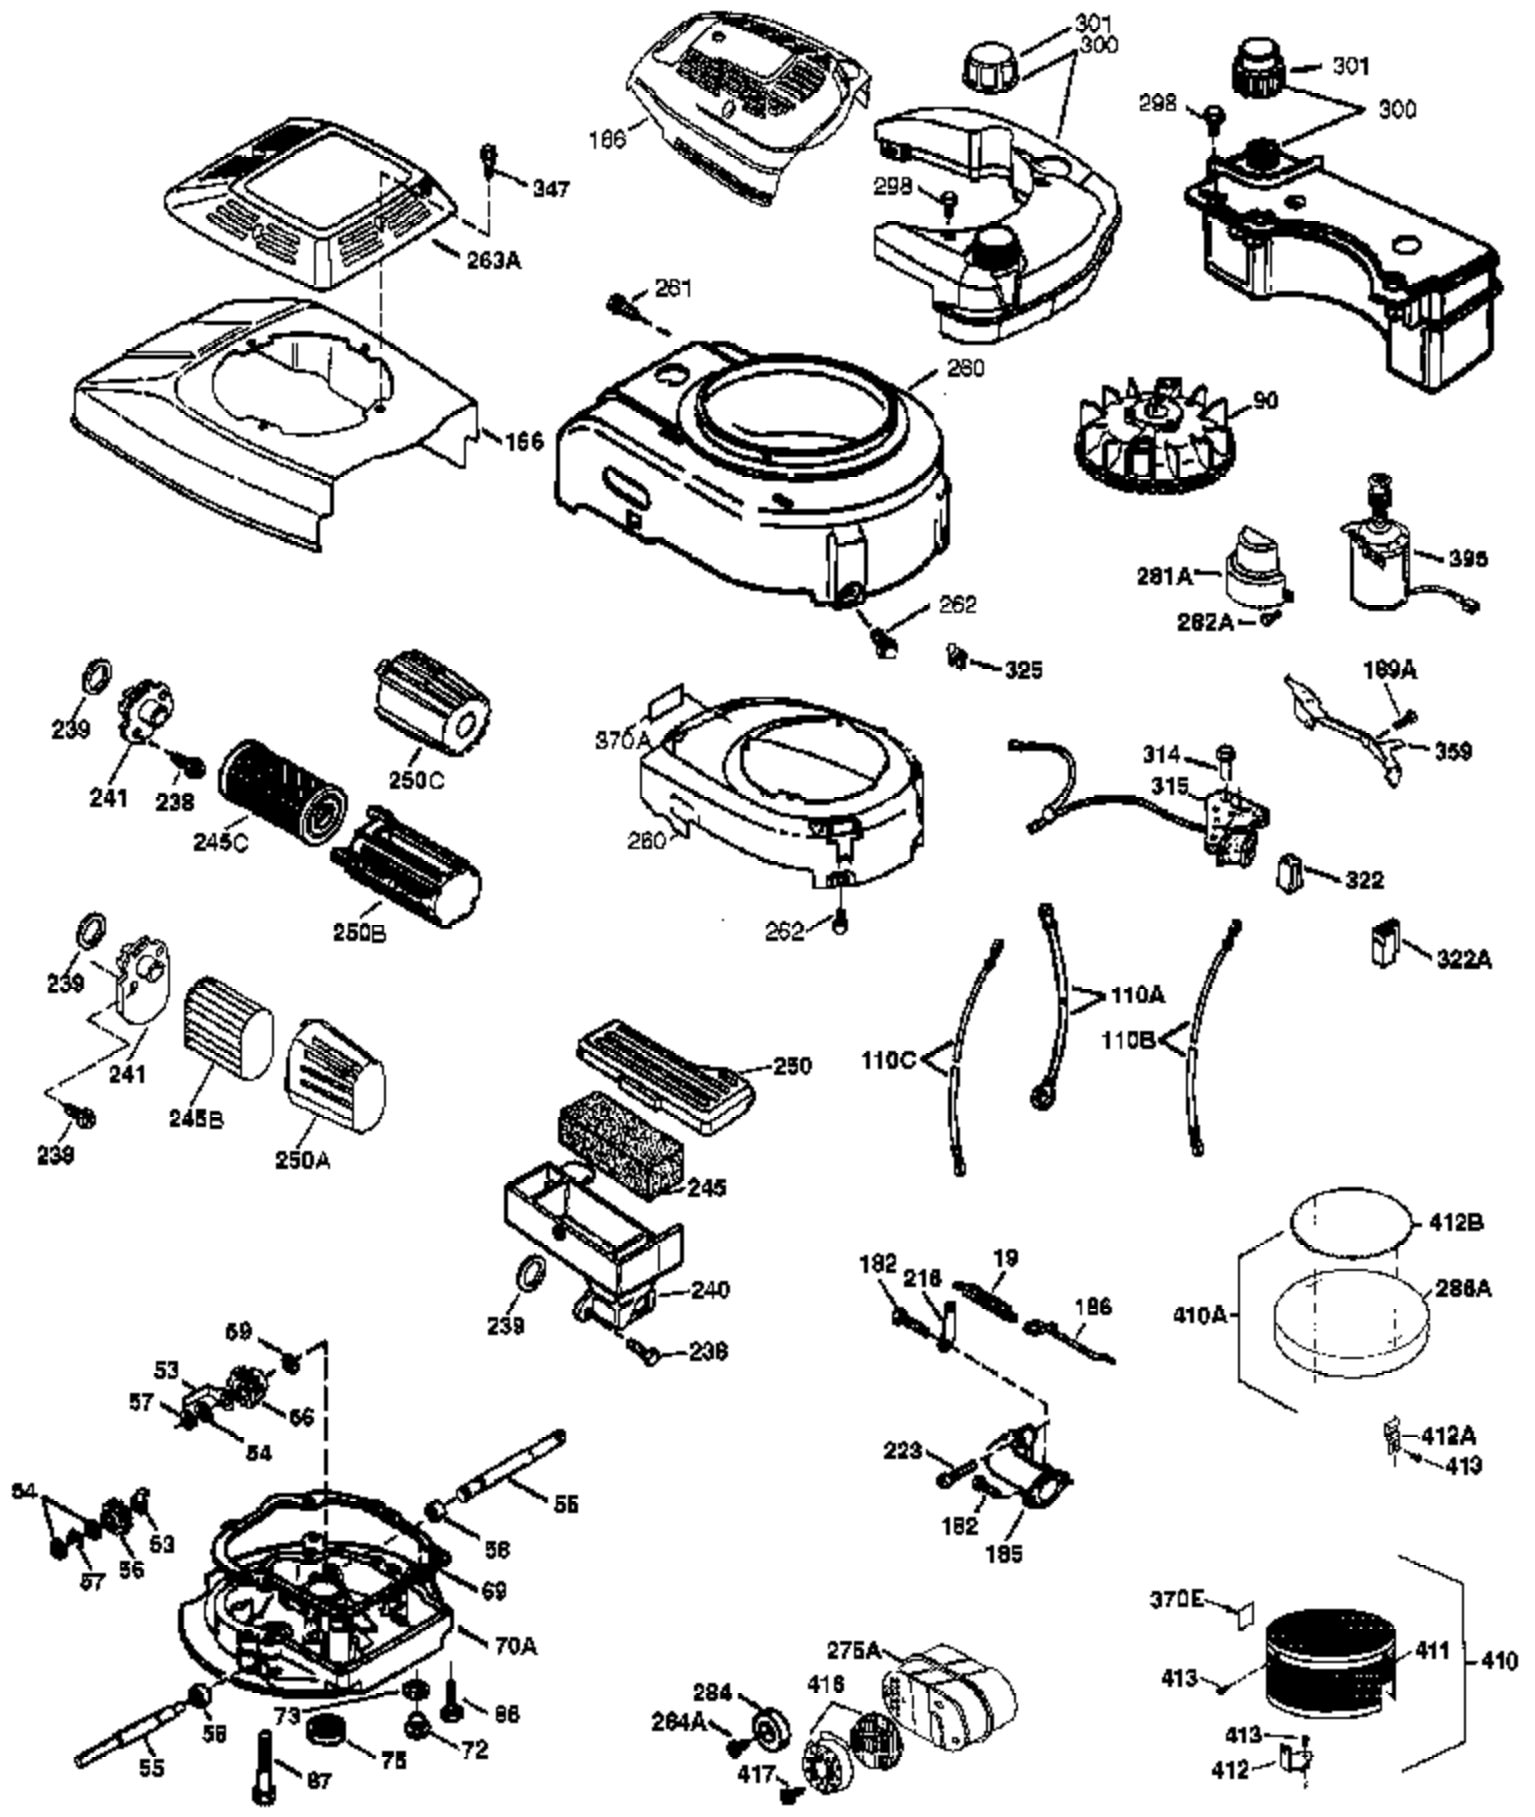

Ref #	Part Number	Qty	Description
19	36281	1	Extension Spring
41	35541	1	Piston & Pin Ass'y. (Std.) (Incl. 43)
41	35542	1	Piston & Pin Ass'y. (.010" OS) (Incl. 43)
41	35543	1	Piston & Pin Ass'y. (.020" OS) (Incl. 43)
53	31745	1	Tang Washer
54	31747	1	Washer
55	31748	1	P.T.O. Shaft
56	31746	1	R.H. Worm Gear
57	31749	1	Retainer Ring
58	31744	1	Oil Seal
59	31787	1	Washer
69	35261	1	* Mounting Flange Gasket
72	36083	1	Oil Drain Plug
75	26208	1	Oil Seal
86	650488	5	Screw, 1/4-20 x 1-1/4"
87	650492	1	Screw, 1/4-20 x 2-1/4"
90	611112	1	Flywheel
110A	36816	1	Ground Wire
182	6201	2	Screw, 1/4-28 x 7/8"
185	36785	1	Intake Pipe
186	34337	1	Governor Link
223	650451	2	Screw, 1/4-20 x 1"
238	650932	2	Screw, 10-32 x 49/64"
239	34338	1	* Air Cleaner Gasket
241	35797	1	Air Cleaner Collar
245	35066	1	Air Cleaner Filter
250	35065	1	Air Cleaner Cover
260	36980	1	Blower Housing
261	30200	2	Screw, 10-24 x 9/16"
262	650831	2	Screw, 1/4-20 x 1/2"
275A	36838		Spark Arrestor Muffler (Inc. 284, 284A, 416 & 417) (Optional)
284A	650983		Screw, 8-32 X 1/2" (Optional)
284	36663		Deflector (Inc. 284A) (Optional)
298	28763	3	Screw, 10-32 x 35/64"
300	36916	1	Fuel Tank (Incl. 292 & 301)
301	36246	1	Fuel Cap
325	37152	1	Spring Clip
370A	36261	1	Lubrication Decal
416	36085		Spark Arrestor Kit (Inc. 417) (Optional)
417	650983		Screw, 8-32 X 1/2" (Optional)
900	0	1	Replacement Engine 750824A, order from 71-999
900	0		Replacement Short Block NONE