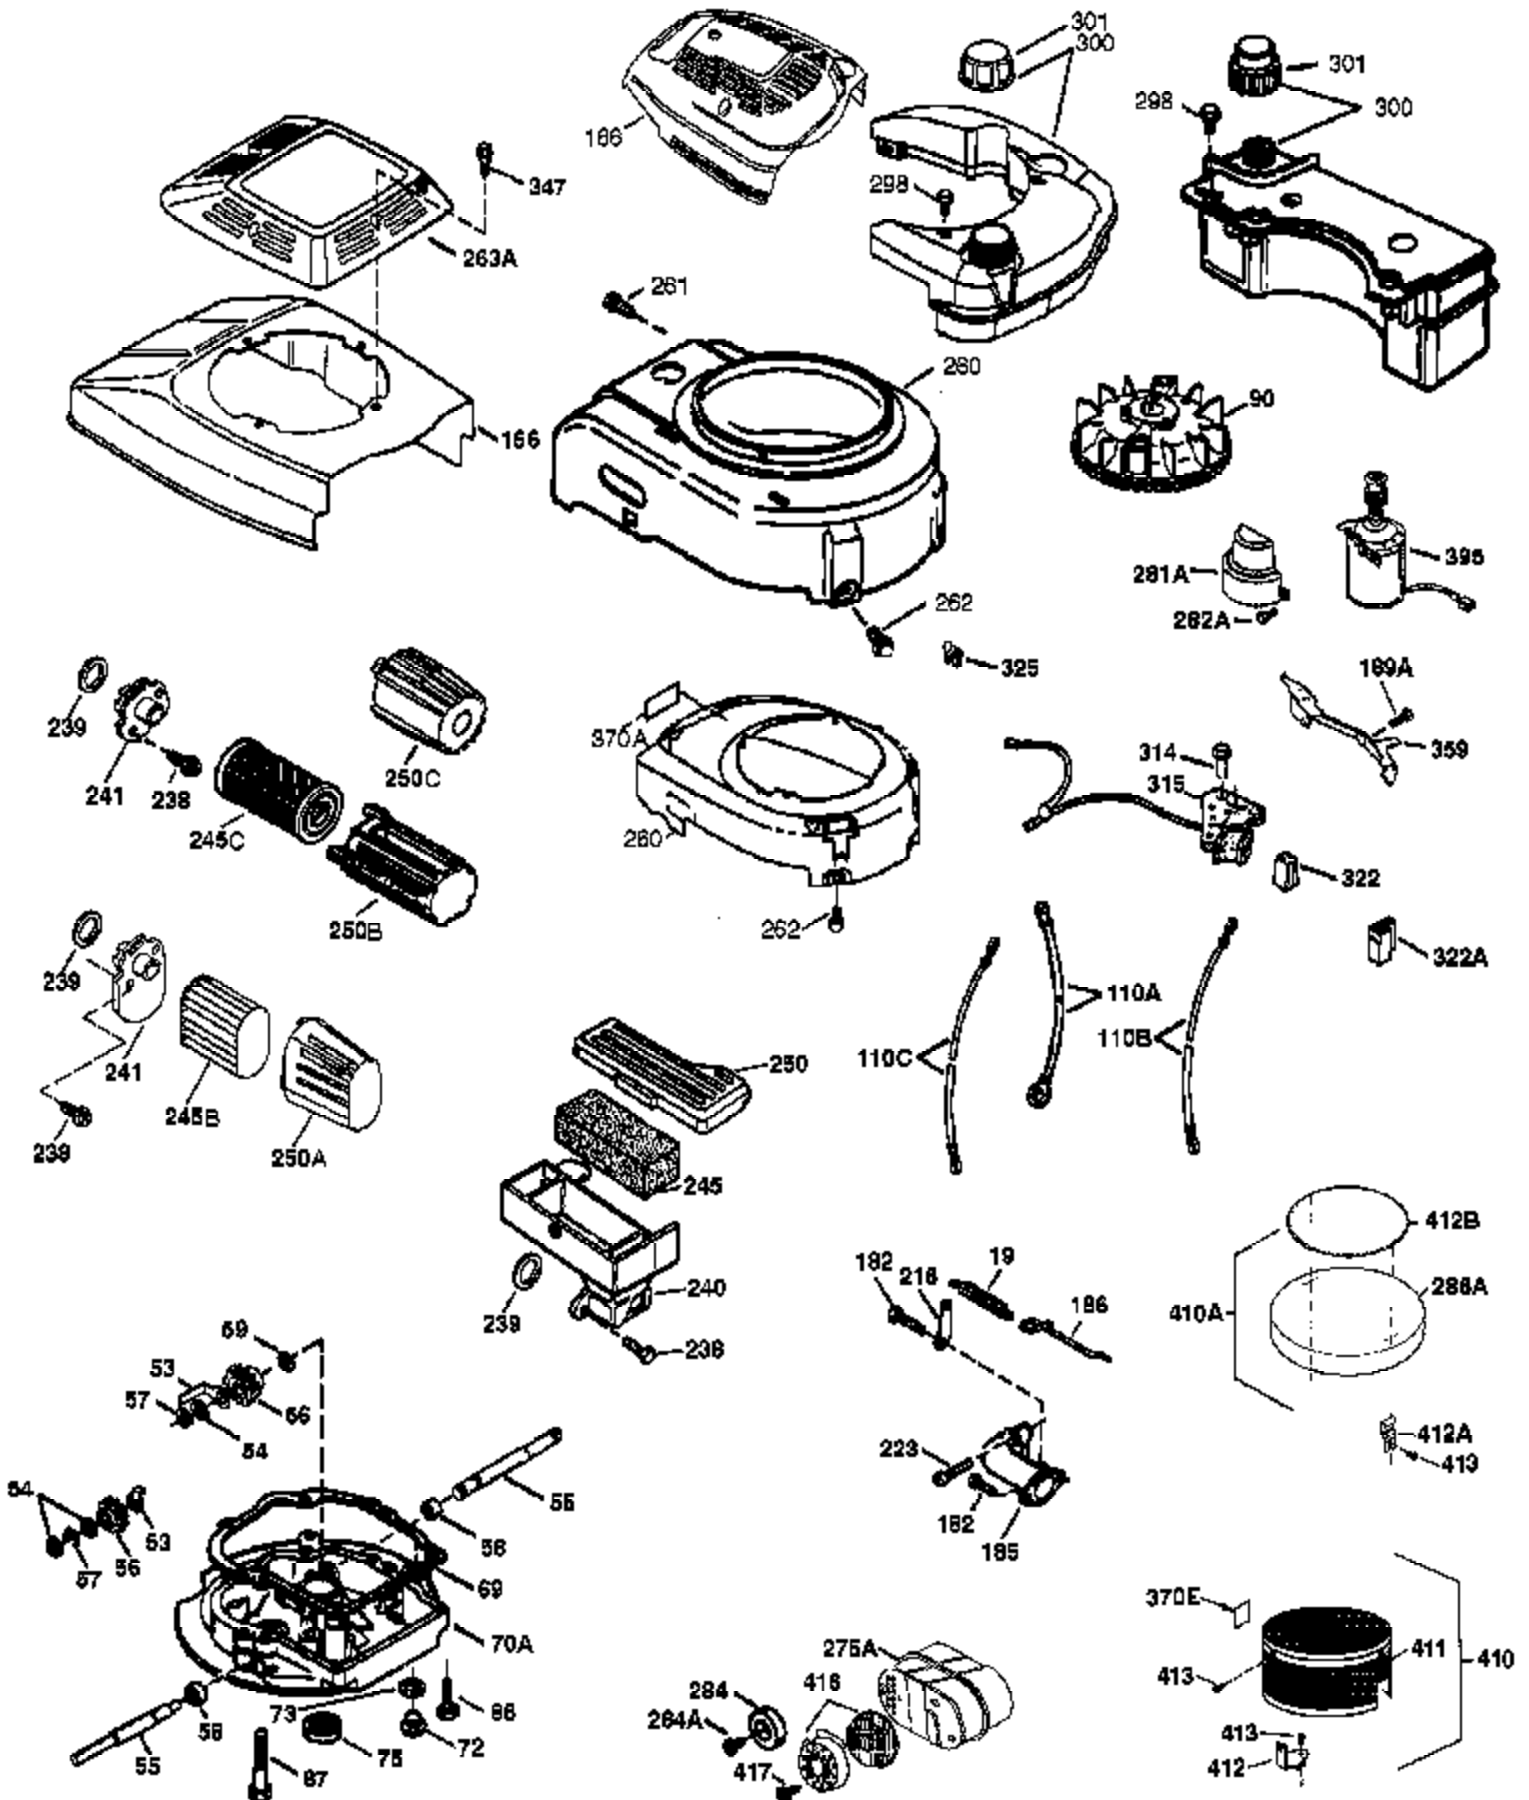

Engine Parts List #2

Ref #	Part Number	Qty	Description
19	36281	1	Extension Spring
41	35541	1	Piston & Pin Ass'y. (Std.) (Incl. 43)
41	35542	1	Piston & Pin Ass'y. (.010" OS) (Incl. 43)
41	35543	1	Piston & Pin Ass'y. (.020" OS) (Incl. 43)
69	37609	1	* Mounting Flange Gasket
72	37614	1	Oil Drain Plug
75	27897	1	Oil Seal
86	650488	6	Screw, 1/4-20 x 1-1/4"
90	611112	1	Flywheel
182	6201	2	Screw, 1/4-28 x 7/8"
185	36785	1	Intake Pipe
186	34337	1	Governor Link
223	650451	2	Screw, 1/4-20 x 1"
238	650932	2	Screw, 10-32 x 49/64"
239	34338	1	* Air Cleaner Gasket
241	35797	1	Air Cleaner Collar
245	35066	1	Air Cleaner Filter
250	35065	1	Air Cleaner Cover
260	36980A	1	Blower Housing
261	30200	2	Screw, 10-24 x 9/16"
262	650831	2	Screw, 1/4-20 x 1/2"
298	28763	3	Screw, 10-32 x 39/64"
300	36916	1	Fuel Tank (Incl. 292 & 301)
301	36246	1	Fuel Cap
370A	36261	1	Lubrication Decal
416	36085	1	Spark Arrestor Kit (Incl. 417)(Optional)
417	650821	1	Screw, 10-32 x 1/2" (Optional)
900	750823D	1	Replacement Engine, order from 71-999
900	NONE		Replacement Short Block