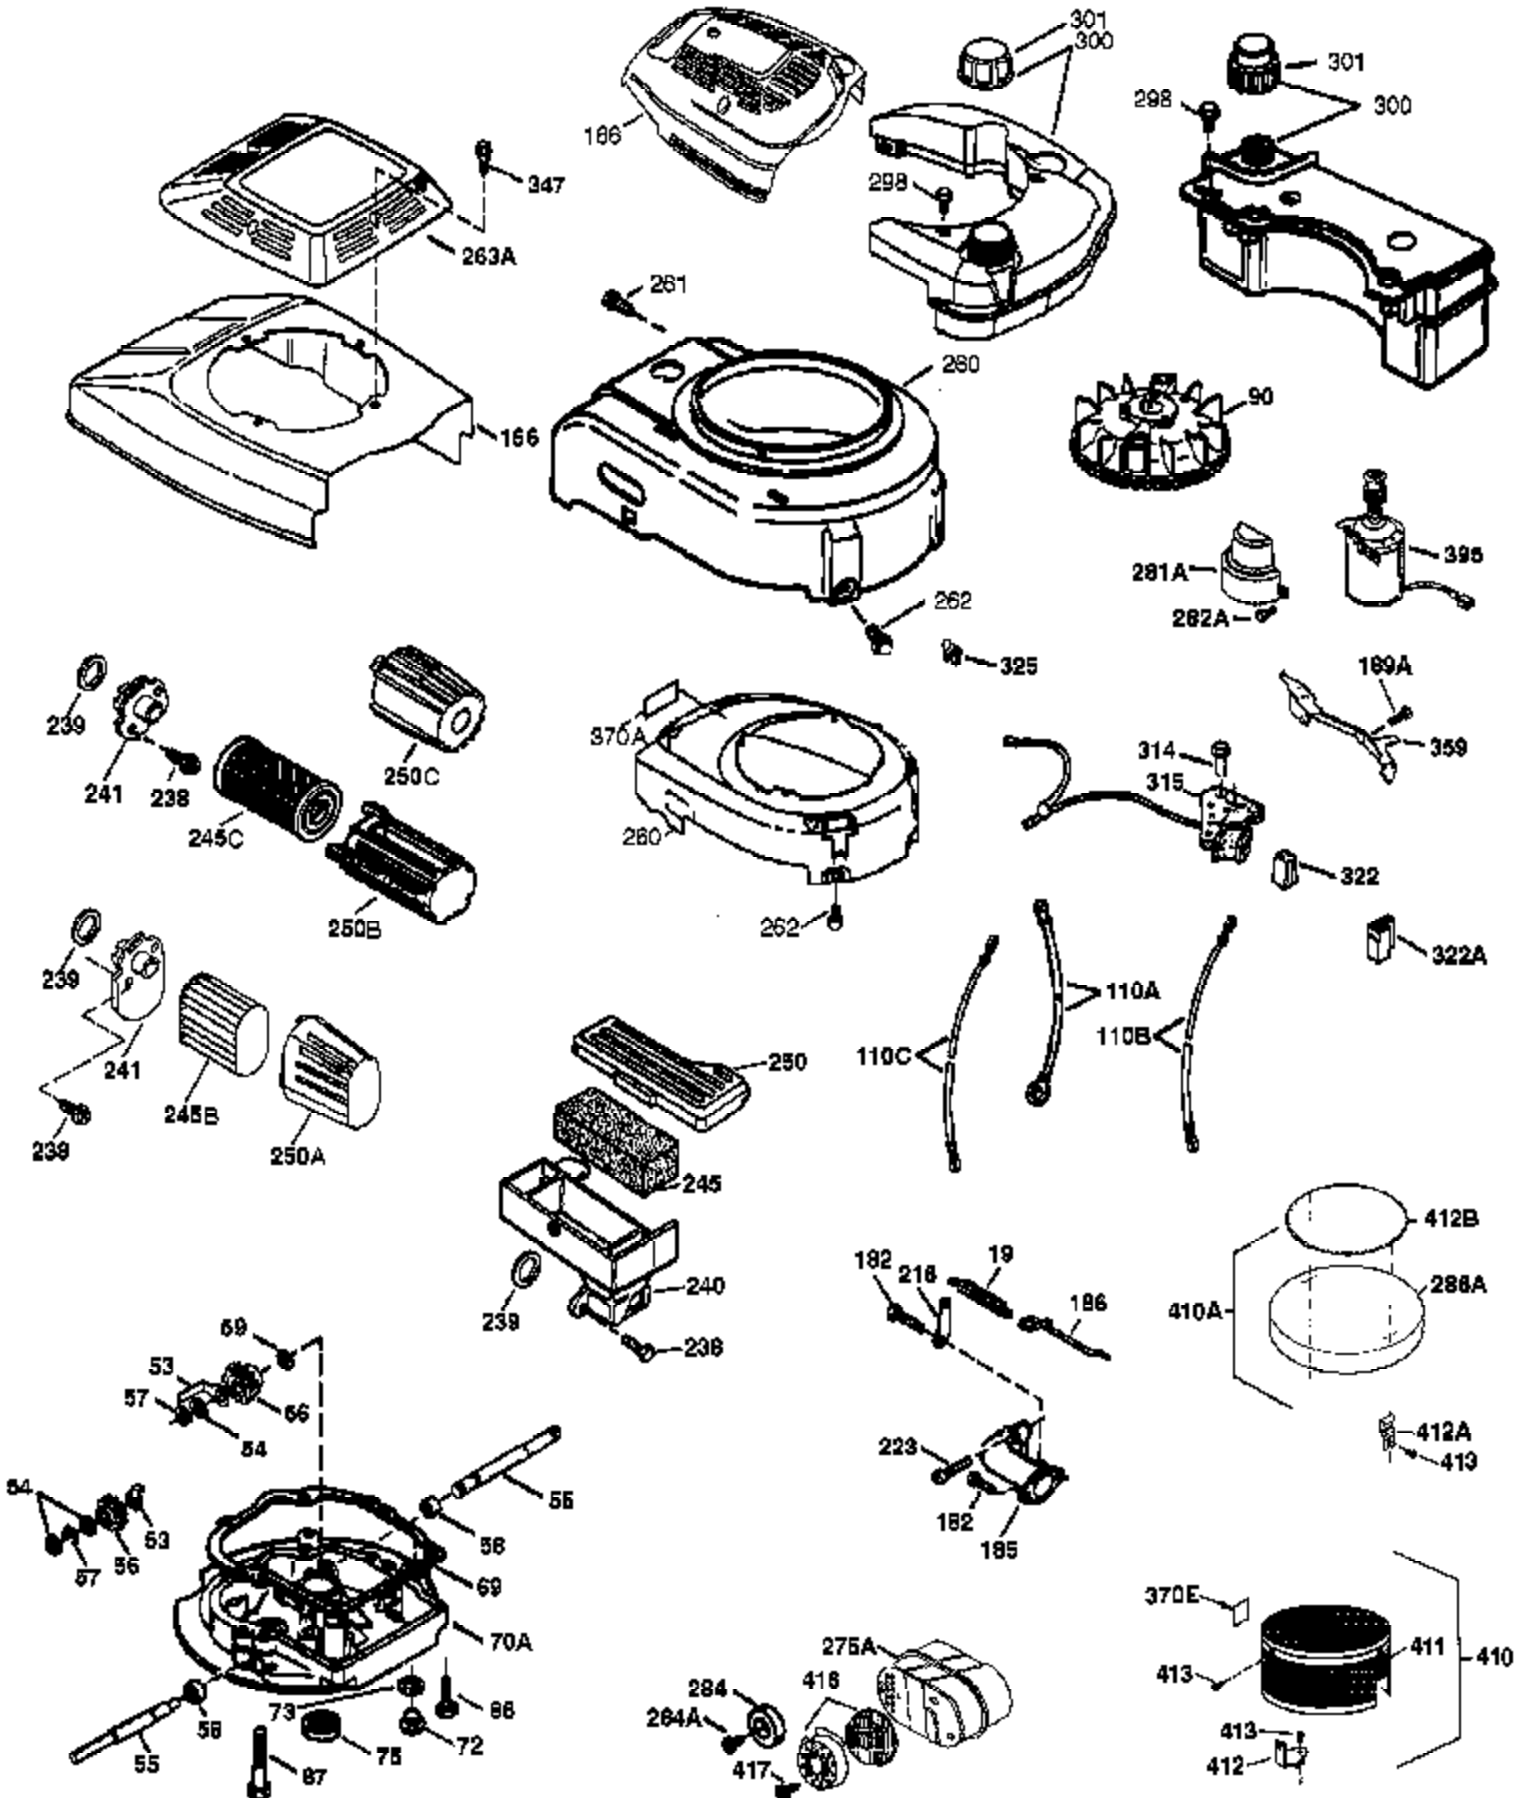

Ref #	Part Number	Qty	Description
19	36281	1	Extension Spring
41	35541	1	Piston & Pin Ass'y. (Std.) (Incl. 43)
41	35542	1	Piston & Pin Ass'y. (.010" OS) (Incl. 43)
41	35543	1	Piston & Pin Ass'y. (.020" OS) (Incl. 43)
69	35261	1	* Mounting Flange Gasket
72	36083	1	Oil Drain Plug
75	27897	1	Oil Seal
86	650488	6	Screw, 1/4-20 x 1-1/4"
90	611112	1	Flywheel
182	6201	2	Screw, 1/4-28 x 7/8"
185	36785	1	Intake Pipe
186	34337	1	Governor Link
223	650451	2	Screw, 1/4-20 x 1"
238	650932	2	Screw, 10-32 x 49/64"
239	34338	1	* Air Cleaner Gasket
241	35797	1	Air Cleaner Collar
245	35066	1	Air Cleaner Filter
250	35065	1	Air Cleaner Cover
260	36980	1	Blower Housing
261	30200	2	Screw, 10-24 x 9/16"
262	650831	2	Screw, 1/4-20 x 1/2"
298	28763	3	Screw, 10-32 x 35/64"
300	36916	1	Fuel Tank (Incl. 292 & 301)
301	36246	1	Fuel Cap
325	37152	1	Spring Clip
370A	36261	1	Lubrication Decal
416	36085	1	Spark Arrestor Kit (Incl. 417)(Optional)
417	650821	1	Screw, 10-32 x 1/2" (Optional)
900	0	1	Replacement Engine 750823A, order from 71-999
900	0		Replacement Short Block NONE