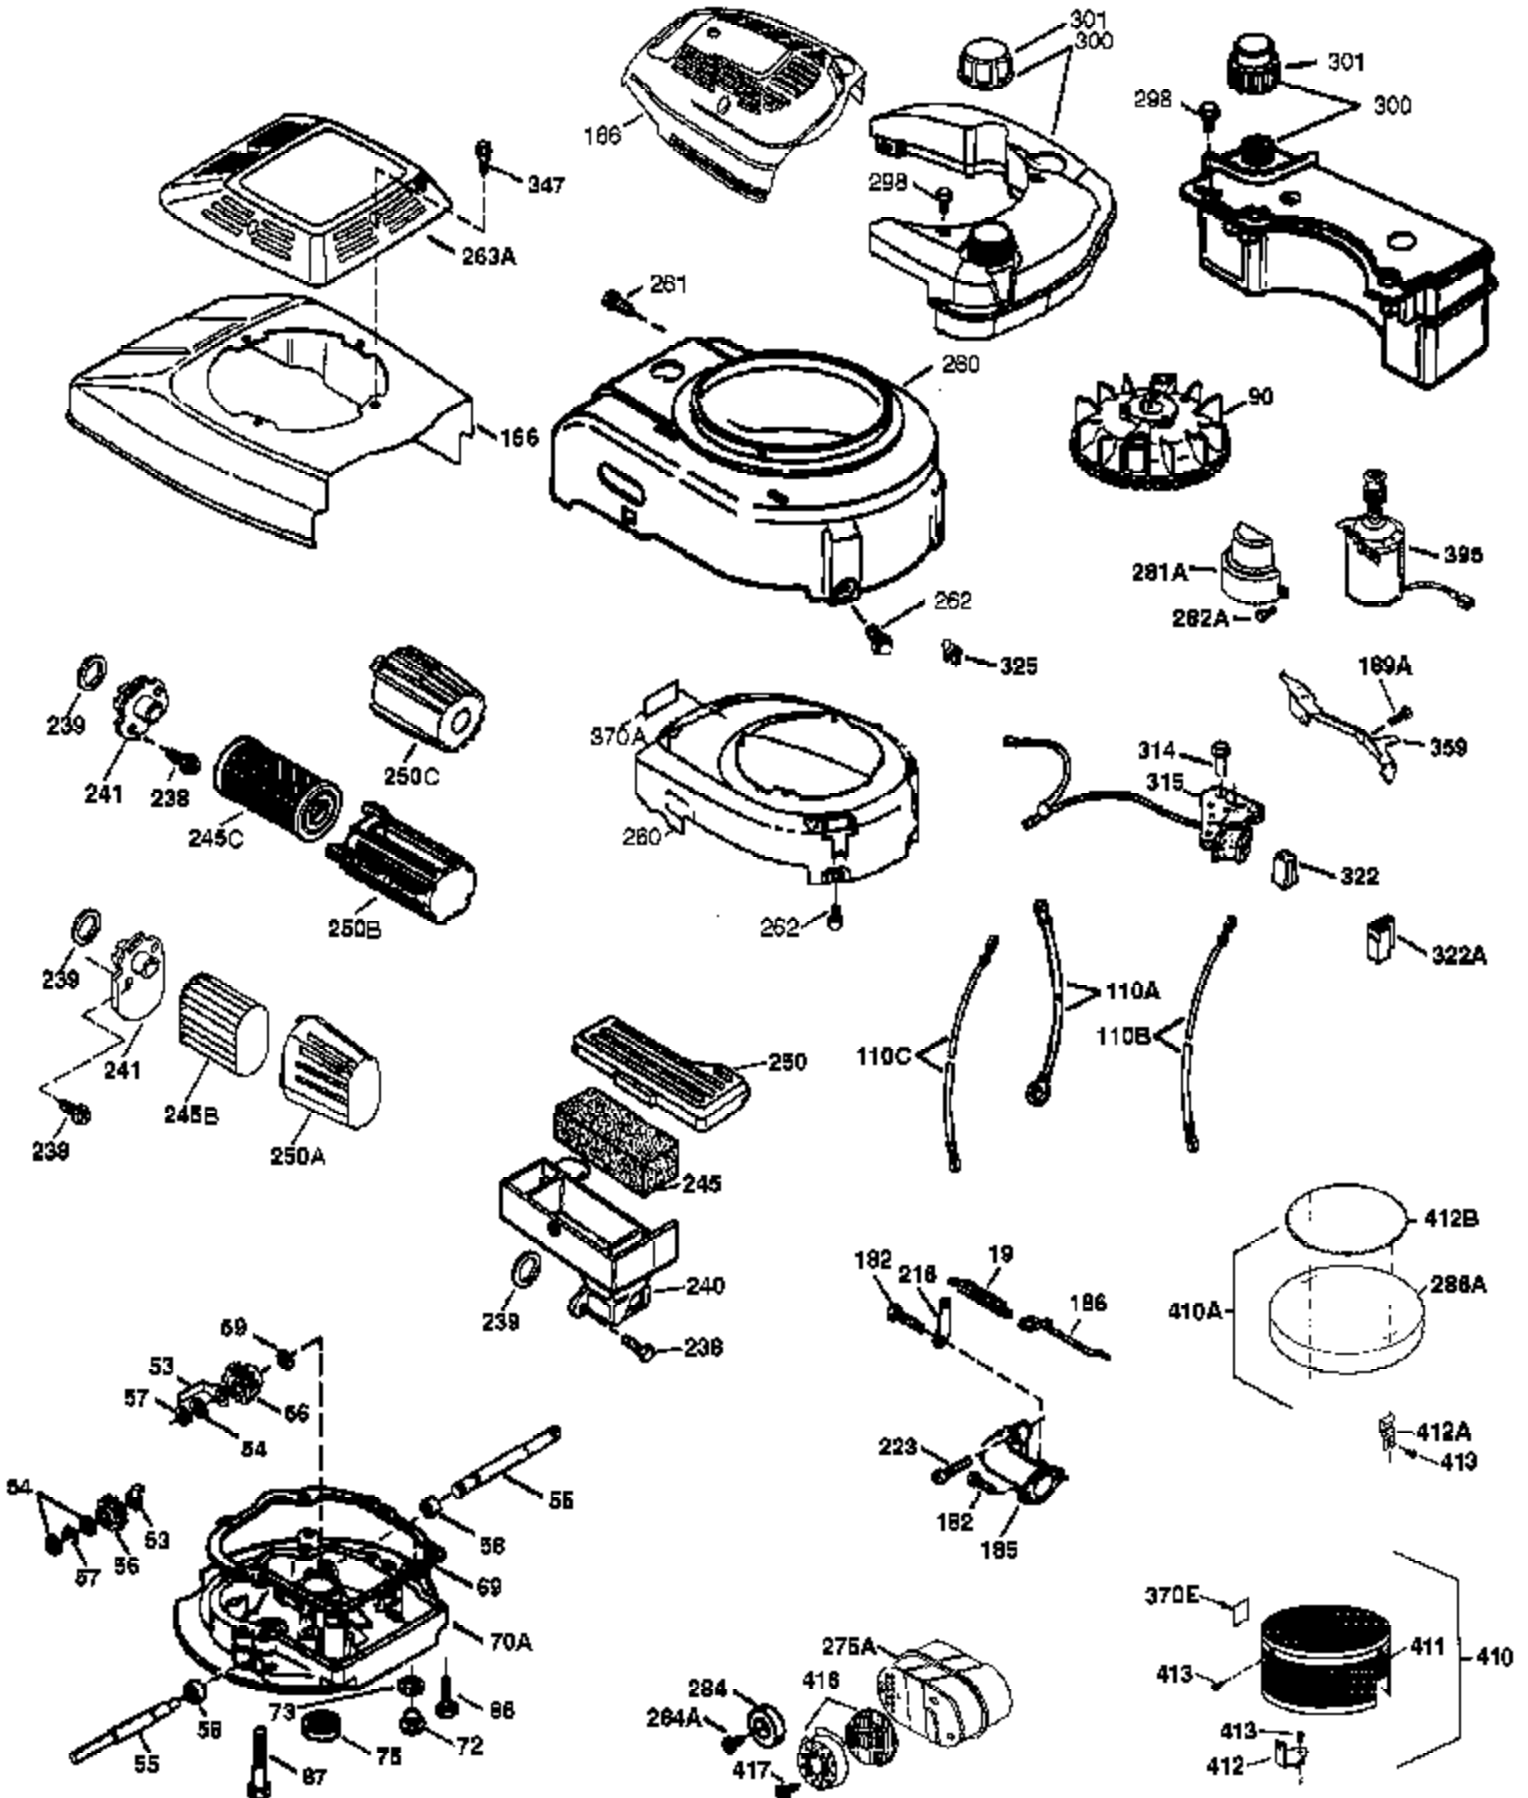

Engine Parts List #2

Ref #	Part Number	Qty	Description
19	36281	1	Extension Spring
41	35541	1	Piston & Pin Ass'y. (Std.) (Incl. 43)
41	35542	1	Piston & Pin Ass'y. (.010" OS) (Incl. 43)
41	35543	1	Piston & Pin Ass'y. (.020" OS) (Incl. 43)
69	35261	1	* Mounting Flange Gasket
72	36083	1	Oil Drain Plug
75	27897	1	Oil Seal
86	650488	6	Screw, 1/4-20 x 1-1/4"
90	611112	1	Flywheel
182	6201	2	Screw, 1/4-28 x 7/8"
185	36785	1	Intake Pipe
186	32653	1	Governor Link
216	33086	1	R.P.M. Adjusting Lever
223	650451	2	Screw, 1/4-20 x 1"
238	650932	2	Screw, 10-32 x 49/64"
239	34338	1	* Air Cleaner Gasket
241	35797	1	Air Cleaner Collar
245	35066	1	Air Cleaner Filter
250	35065	1	Air Cleaner Cover
260	36834	1	Blower Housing
261	30200	2	Screw, 10-24 x 9/16"
262	650831	2	Screw, 1/4-20 x 1/2"
300	35586	1	Fuel Tank (Incl. 292 & 301)
301	36246	1	Fuel Cap
370A	36261	2	Lubrication Decal
416	36085	1	Spark Arrestor Kit (Incl. 417)(Optional)
417	650821	1	Screw, 10-32 x 1/2" (Optional)
900	0		Replacement Engine NONE
900	0	1	Replacement S/B 750827, order from 71 -999