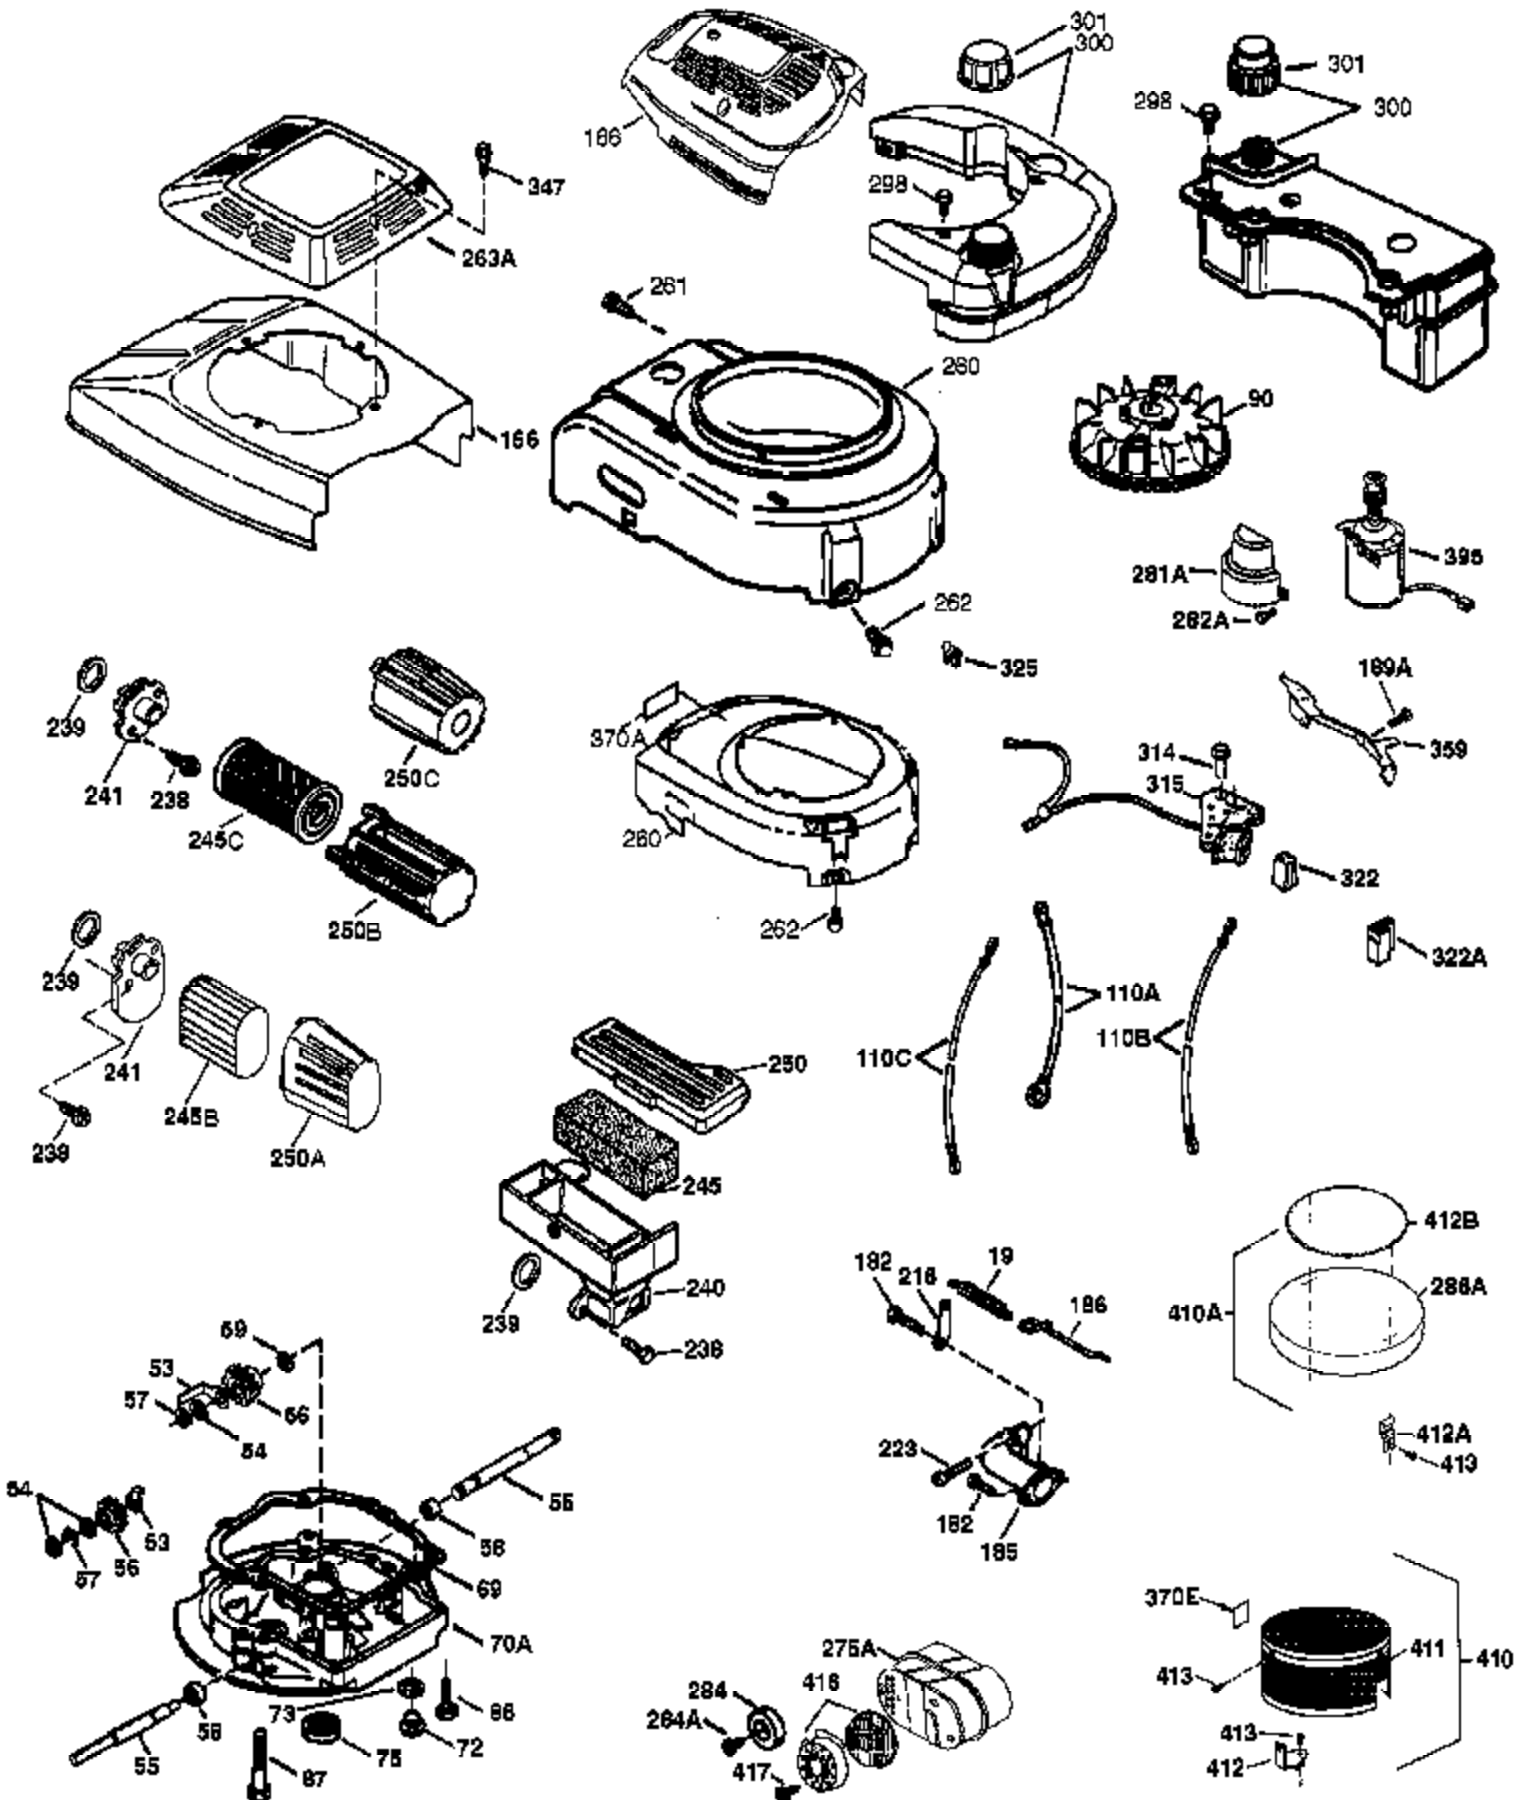

Ref #	Part Number	Qty	Description
169	36783	1	* Valve Cover Gasket
172	36784	1	Valve Cover
174	30200	2	Screw, 10-24 x 9/16"
178	29752	2	Nut & Lock Washer, 1/4-28
182	6201	2	Screw, 1/4-28 x 7/8"
184	26756	1	* Carburetor To Intake Pipe Gasket
185	36785	1	Intake Pipe
186	32653	1	Governor Link
189	650839	2	Screw, 1/4-20 x 3/8"
191	36559	1	S.E. Brake Bracket (Incl. 195)
195	610973	1	Terminal
207	34336	1	Throttle Link
223	650451	2	Screw, 1/4-20 x 1"
224	36786	1	* Intake Pipe Gasket
238	650932	2	Screw, 10-32 x 49/64"
239	34338	1	* Air Cleaner Gasket
245	35066	1	Air Cleaner Filter
250	35065	1	Air Cleaner Cover
260	36834	1	Blower Housing
261	30200	2	Screw, 10-24 x 9/16"
262	650831	2	Screw, 1/4-20 x 1/2"
275	36790	1	Muffler
277	650988	2	Screw, 1/4-20 x 2-5/16"
285	35000A	1	Starter Cup
287	650926	2	Screw, 8-32 x 21/64"
290	34357	1	Fuel Line
292	26460	2	Fuel Line Clamp
300	35586	1	Fuel Tank (Incl. 292 & 301)
301	36246	1	Fuel Cap
311	27625	1	Oil Fill Plug
313	34080	1	Spacer
370C	37199	1	Primer Decal
370A	36261	2	Lubrication Decal
370K	36695	1	Starter Decal
380	640124	1	Carburetor (Incl. 184) (NOTE: This engine could have been built with 640076A carburetor)
390	590737	1	Rewind Starter (NOTE: This engine could have been built with 590694 starter).
400	37029A	1	* Gasket Set (Incl. items marked PK in notes). Incl. Part #'s 26756 (1), 28833 (1), 34338 (1), 36783 (1), 36786 (1), 36832 (1), 36996 (1), 37028 (1), 37130 (1).
416	36085	1	Spark Arrestor Kit (Incl. 417)(Optional)
417	650760	1	Screw, 8-32 x 3/8" (Optional)
900	0	1	Replacement Engine 750830, order from 71-999
900	0	1	Replacement S/B 750829, order from 71 -999