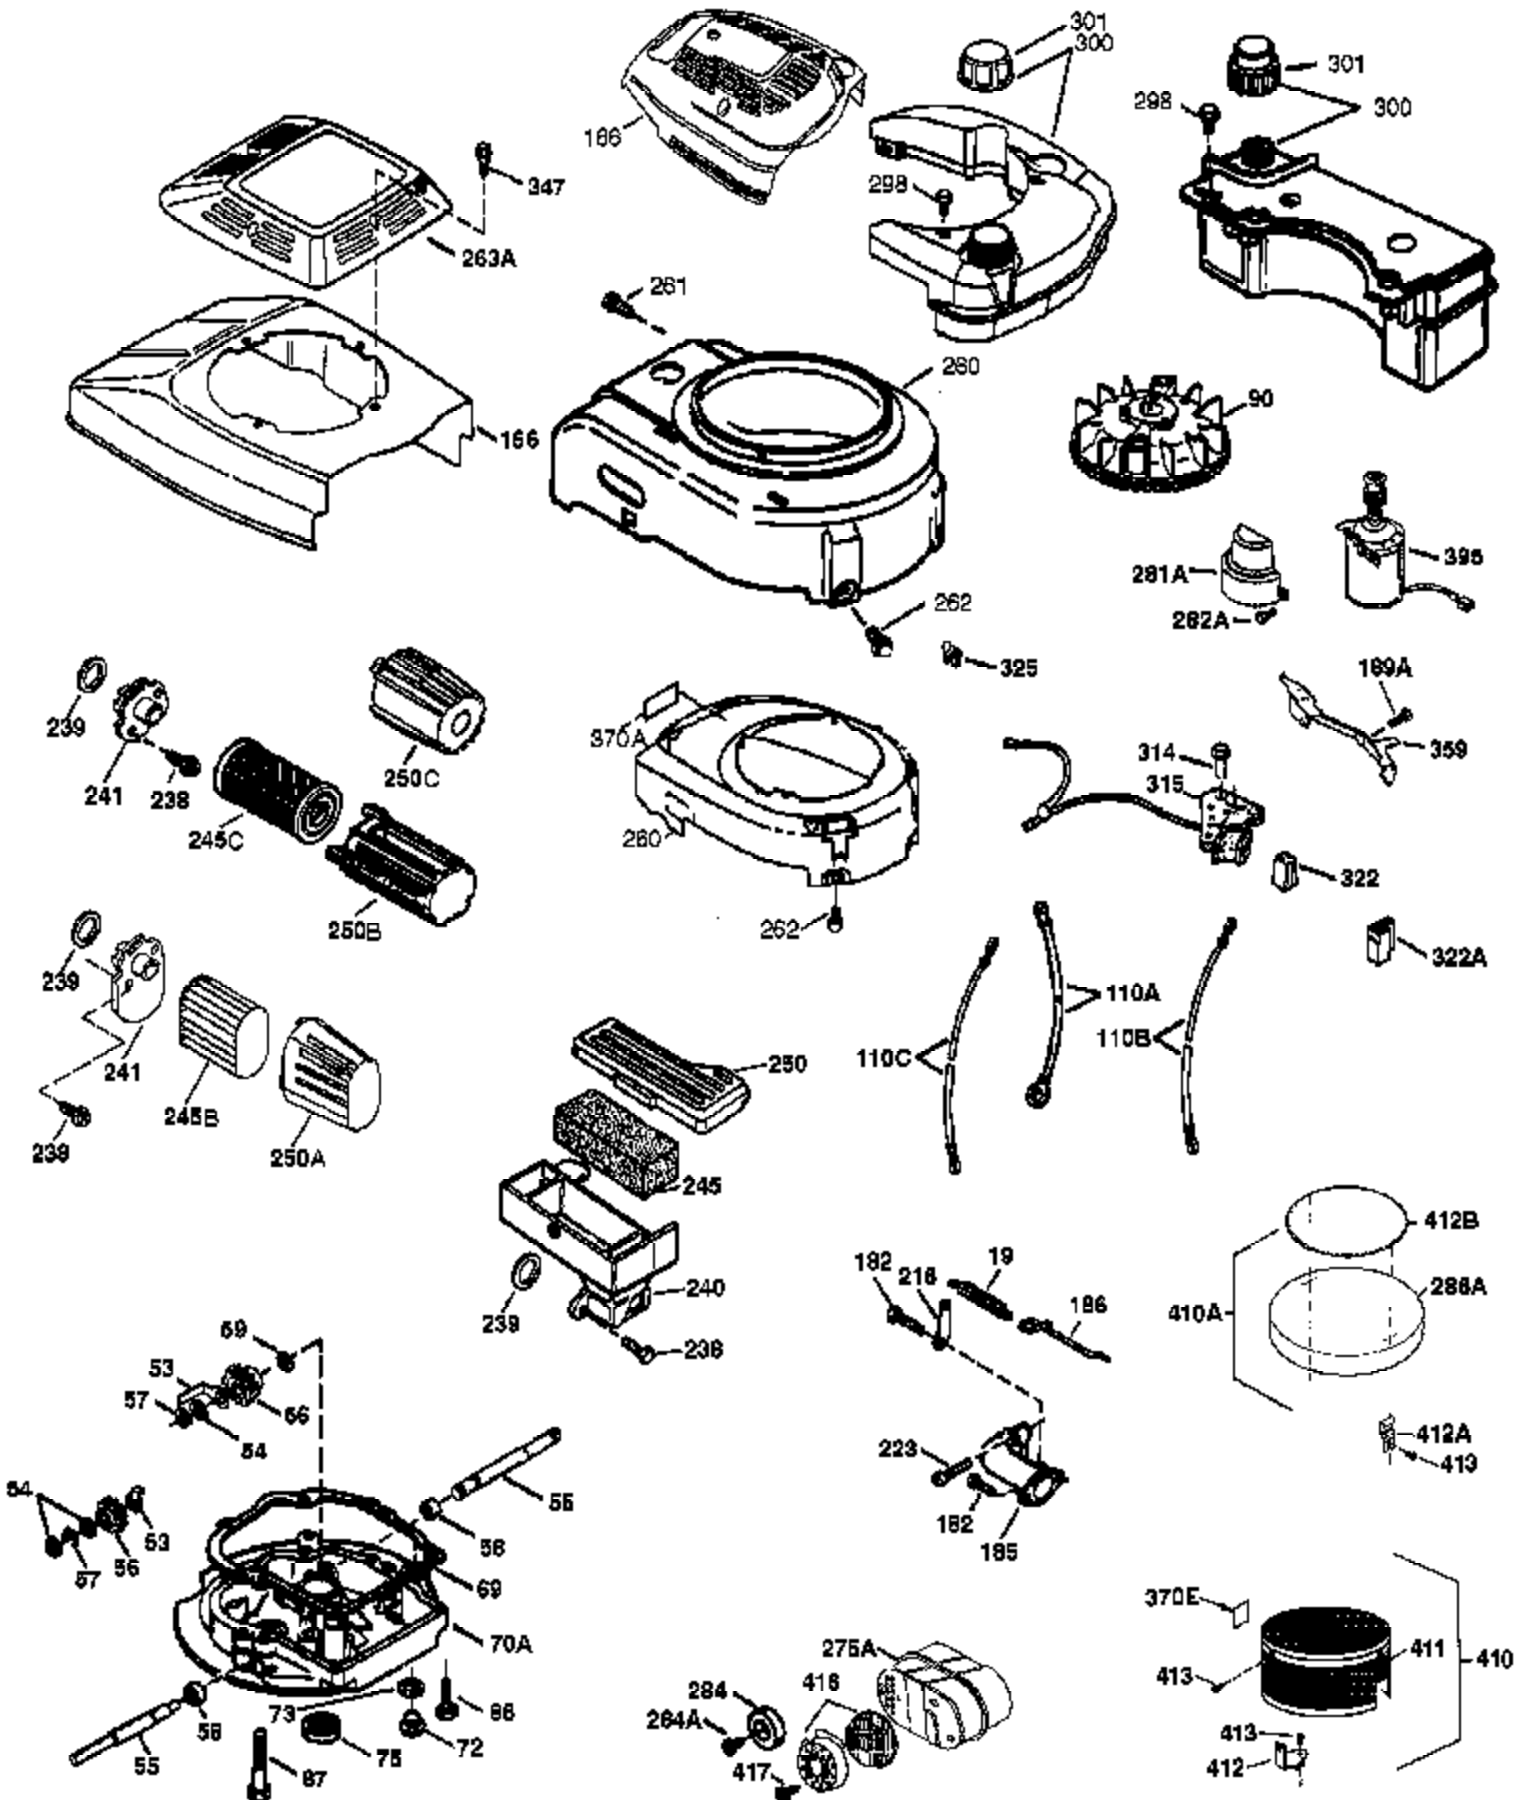

Engine Parts List #2

Ref #	Part Number	Qty	Description
19	36281	1	Extension Spring
41	35541	1	Piston & Pin Ass'y. (Std.) (Incl. 43)
41	35542	1	Piston & Pin Ass'y. (.010" OS) (Incl. 43)
41	35543	1	Piston & Pin Ass'y. (.020" OS) (Incl. 43)
69	37609	1	* Mounting Flange Gasket
72	37614	1	Oil Drain Plug
75	27897	1	Oil Seal
86	650488	6	Screw, 1/4-20 x 1-1/4"
90	611213	1	Flywheel
110A	36816	1	Ground Wire
182	6201	2	Screw, 1/4-28 x 7/8"
185	36785	1	Intake Pipe
186	34337	1	Governor Link
223	650451	2	Screw, 1/4-20 x 1"
238	650932	2	Screw, 10-32 x 49/64"
239	34338	1	* Air Cleaner Gasket
241	35797	1	Air Cleaner Collar
245	35066	1	Air Cleaner Filter
250	35065	1	Air Cleaner Cover
260	36798	1	Blower Housing
261	30200	2	Screw, 10-24 x 9/16"
262	650831	2	Screw, 1/4-20 x 1/2"
300	35586	1	Fuel Tank (Incl. 292 & 301)
301	35355	1	Fuel Cap
370A	36261	1	Lubrication Decal (Replaces 64-831)
416	36085	1	Spark Arrestor Kit (Incl. 417)(Optional)
417	650821	1	Screw, 10-32 x 1/2" (Optional)
900		1	Replacement Engine 750838B Not Available in California), order from 71-999
900		1	Replacement S/B 750833A order from 71-999