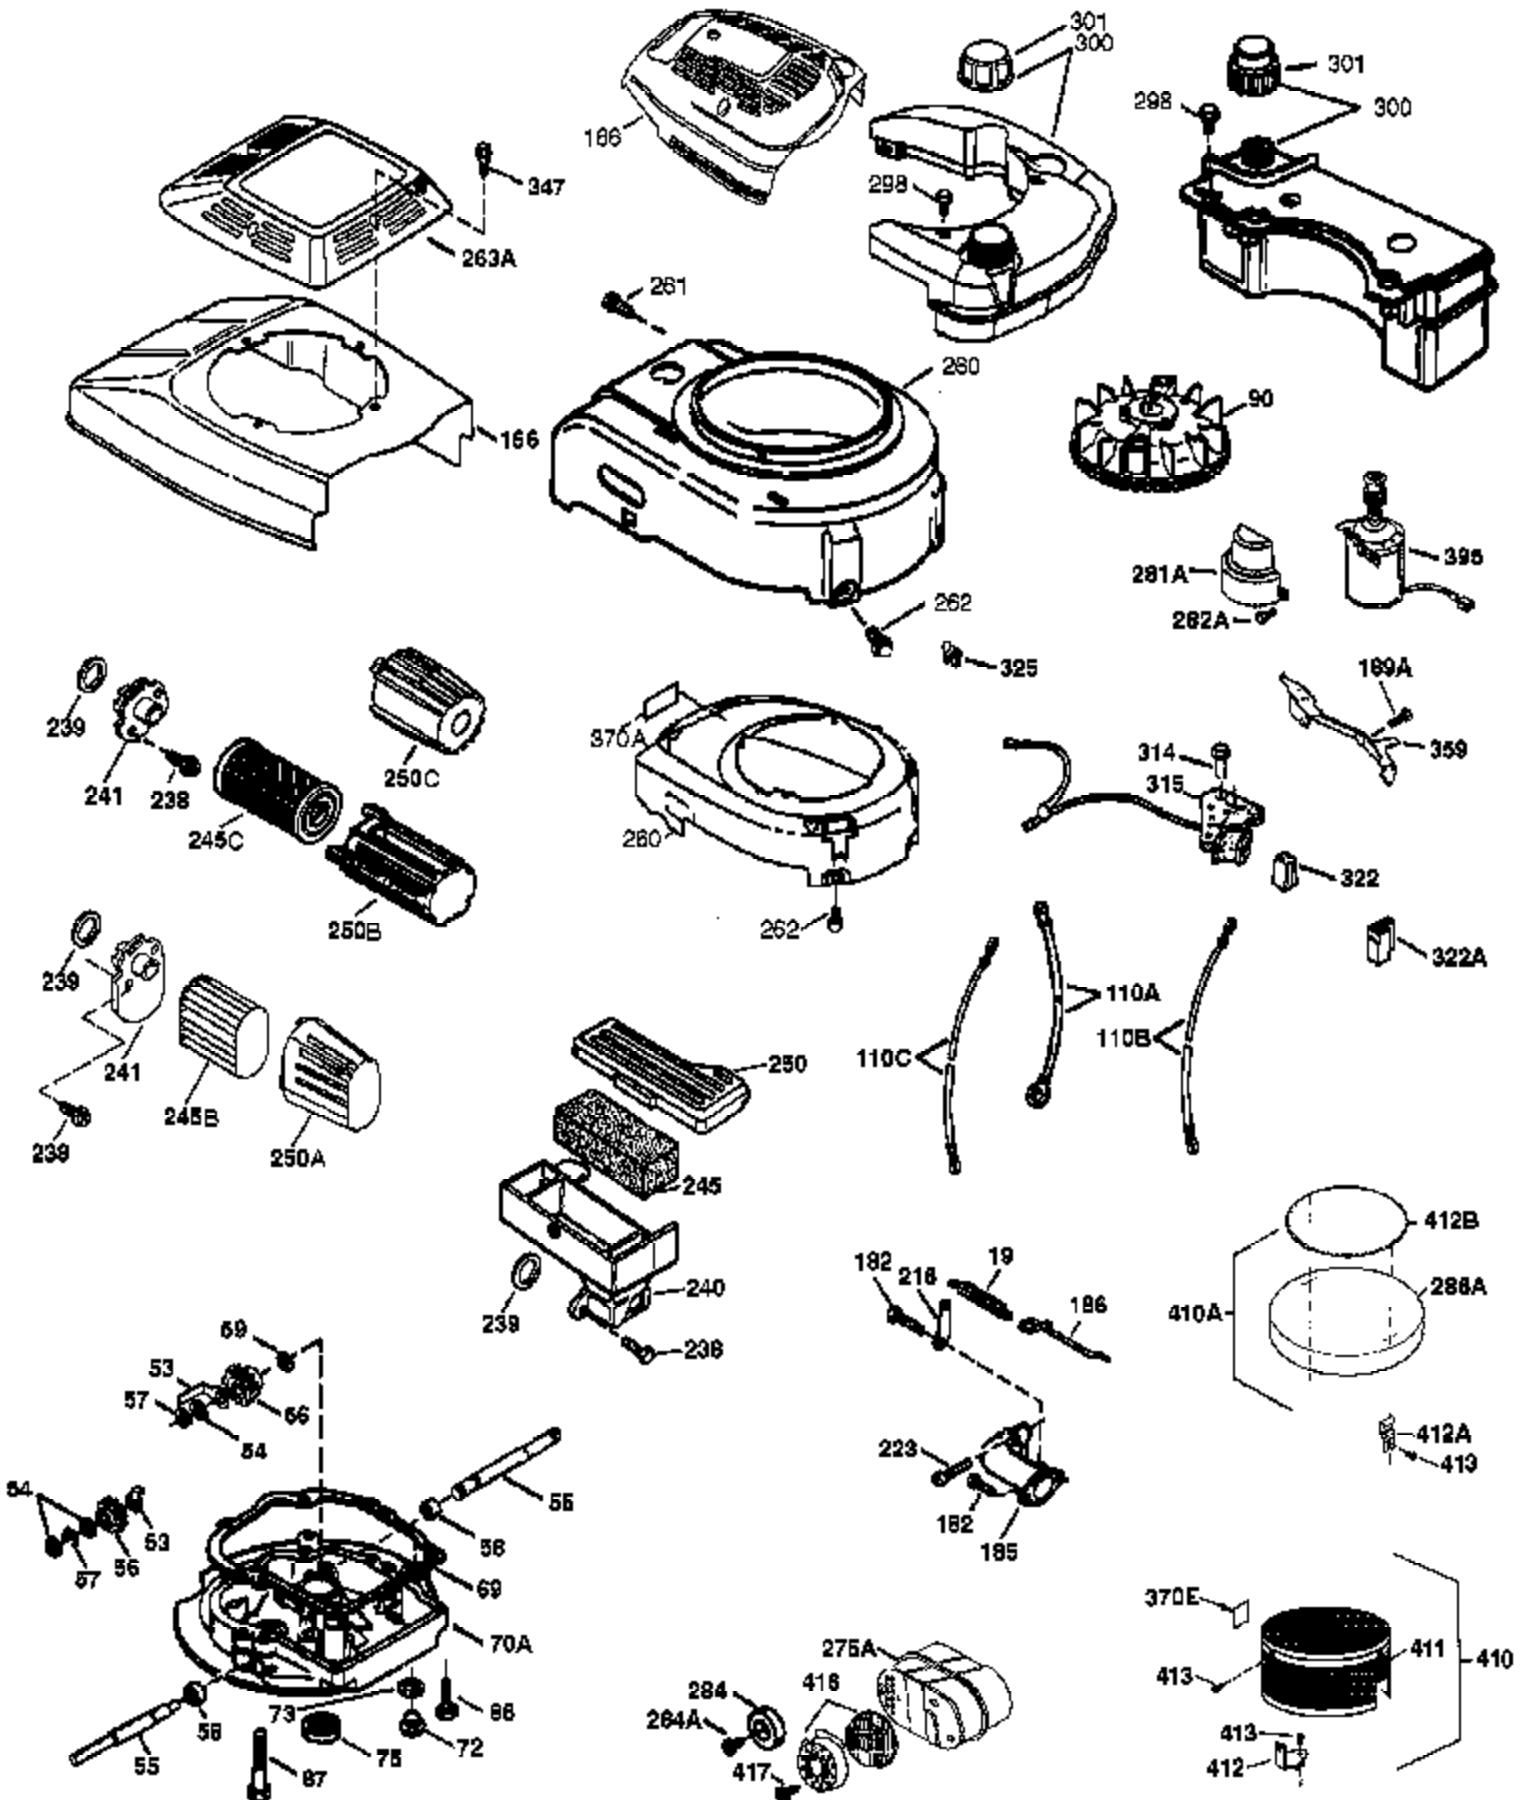

Engine Parts List #2

Ref #	Part Number	Qty	Description
19	36281	1	Extension Spring
41	35541	1	Piston & Pin Ass'y. (Std.) (Incl. 43)
41	35542	1	Piston & Pin Ass'y. (.010" OS) (Incl. 43)
41	35543	1	Piston & Pin Ass'y. (.020" OS) (Incl. 43)
69	35261	1	* Mounting Flange Gasket
72	36083	1	Oil Drain Plug
75	27897	1	Oil Seal
86	650488	6	Screw, 1/4-20 x 1-1/4"
90	611112	1	Flywheel
182	6201	2	Screw, 1/4-28 x 7/8"
185	36785	1	Intake Pipe
186	32653	1	Governor Link
216	33086	1	Control Bracket
223	650451	2	Screw, 1/4-20 x 1"
238	650806	2	Screw, 10-32 x 5/8"
239	34338	1	* Air Cleaner Gasket
240	37115	1	Air Cleaner Body (Incl. 239)
245	37116	1	Air Cleaner Filter
250	37118	1	Air Cleaner Cover
260	37151	1	Blower Housing
261	30200	2	Screw, 10-24 x 9/16"
262	650831	2	Screw, 1/4-20 x 1/2"
300	35586	1	Fuel Tank (Incl. 292 & 301)
301	36246	1	Fuel Cap
355	590701	1	Starter Handle (Black)
370A	36261	1	Lubrication Decal (Replaces 64-831)
416	36085	1	Spark Arrestor Kit (Incl. 417)(Optional)
417	650760	1	Screw, 8-32 x 3/8" (Optional)