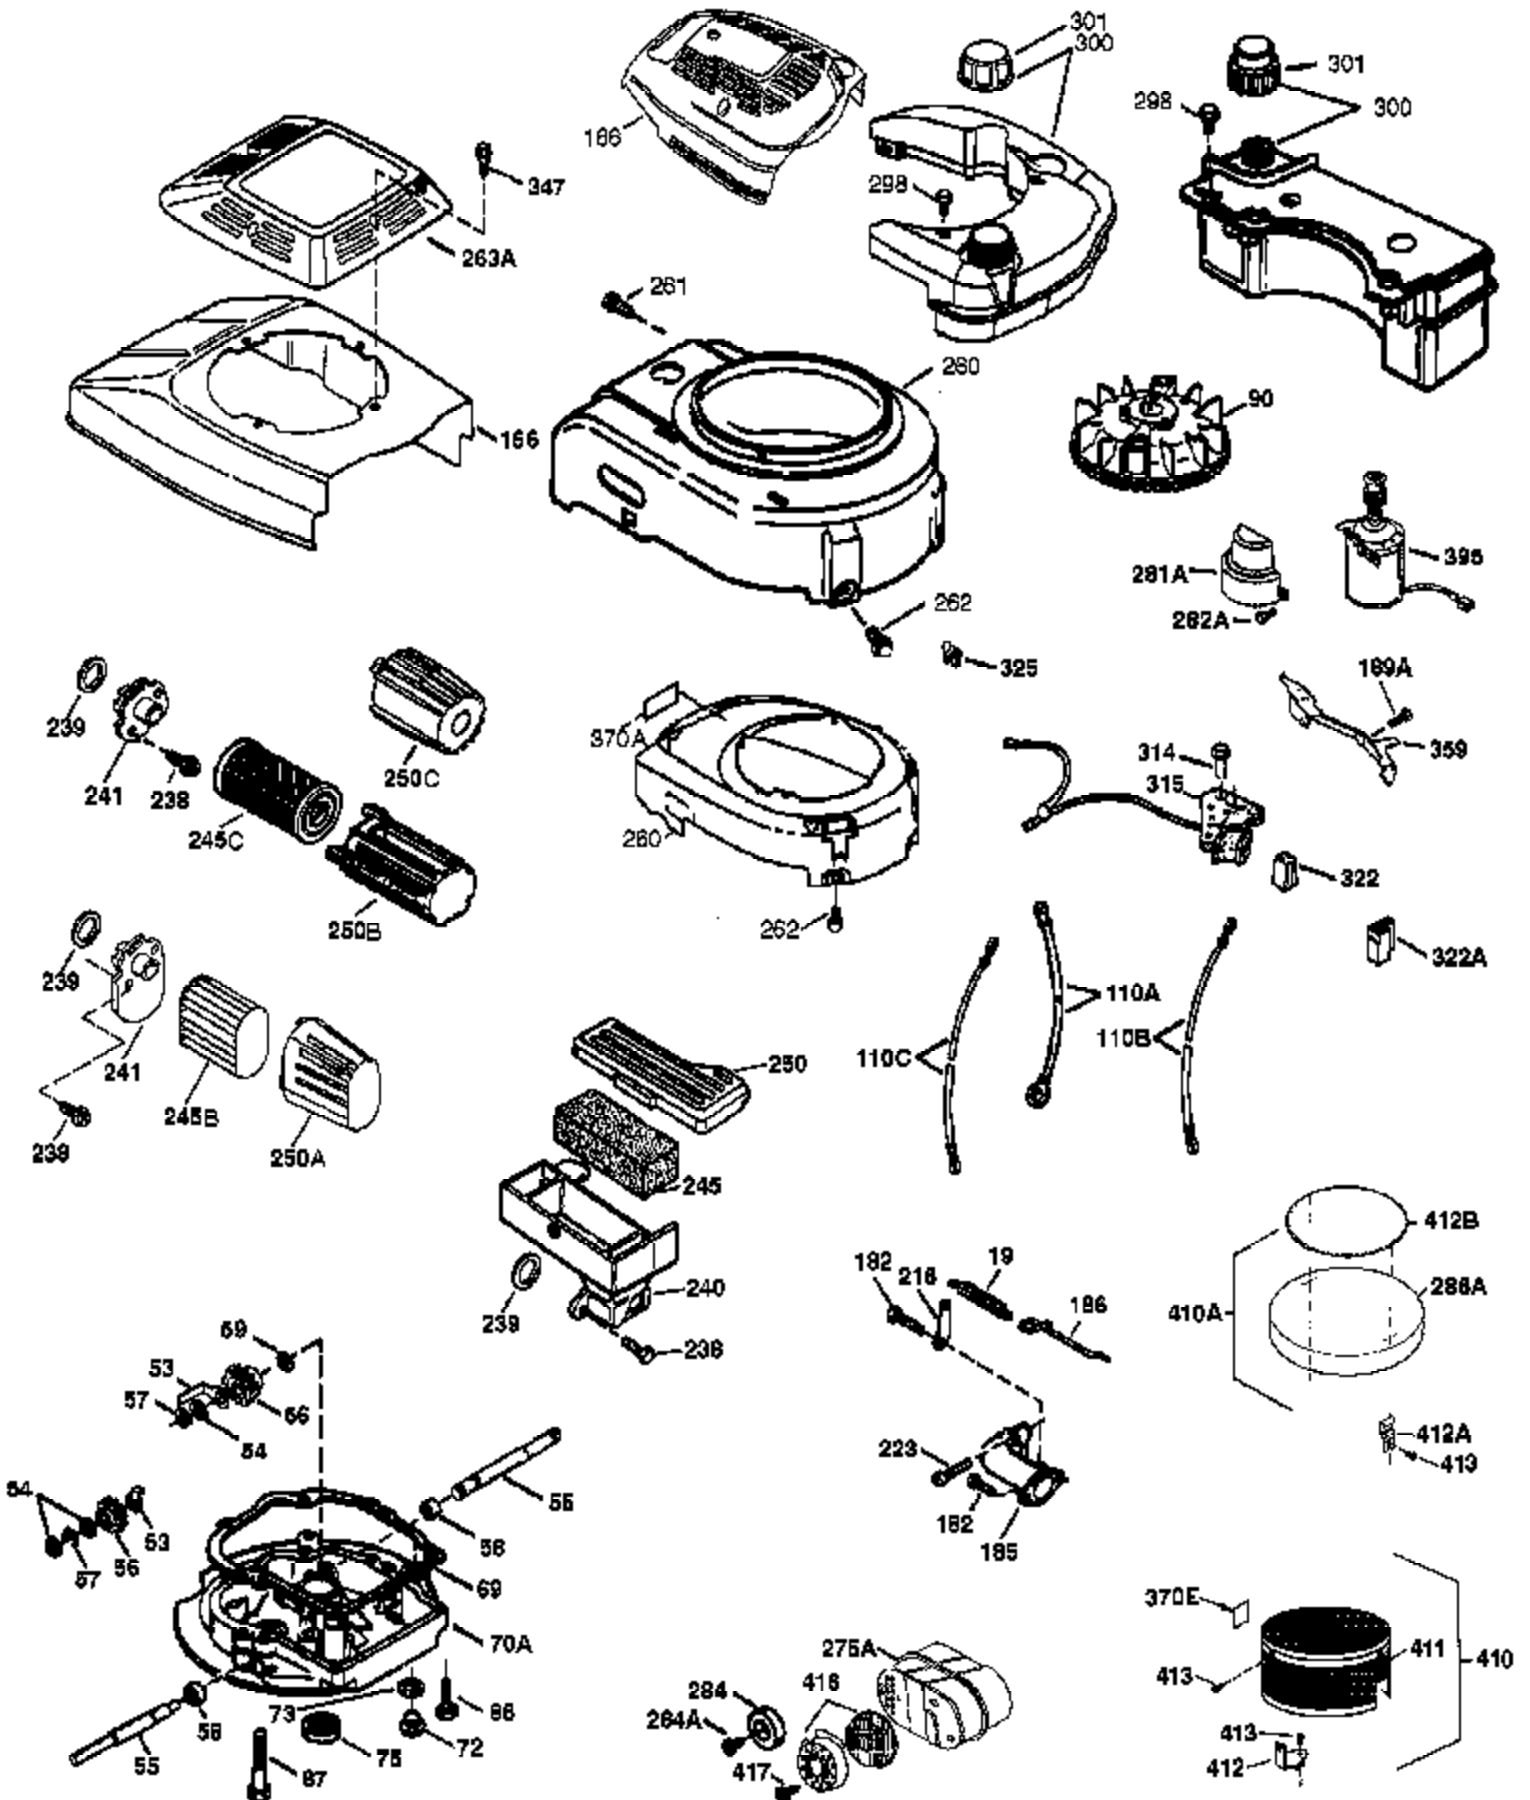

Ref #	Part Number	Qty	Description
19	36281	1	Extension Spring
41	35541	1	Piston & Pin Ass'y. (Std.) (Incl. 43)
41	35542	1	Piston & Pin Ass'y. (.010" OS) (Incl. 43)
41	35543	1	Piston & Pin Ass'y. (.020" OS) (Incl. 43)
69	35261	1	* Mounting Flange Gasket
72	36083	1	Oil Drain Plug
75	27897	1	Oil Seal
86	650488	6	Screw, 1/4-20 x 1-1/4"
90	611112	1	Flywheel
182	6201	2	Screw, 1/4-28 x 7/8"
185	36785	1	Intake Pipe
186	32653	1	Governor Link
216	33086	1	R.P.M. Adjusting Lever
223	650451	2	Screw, 1/4-20 x 1"
238	650806	2	Screw, 10-32 x 5/8"
239	34338	1	* Air Cleaner Gasket
240	34858	1	Air Cleaner Body
245	34340	1	Air Cleaner Filter
250	36213	1	Air Cleaner Cover
260	37003	1	Blower Housing
261	30200	2	Screw, 10-24 x 9/16"
262	650831	2	Screw, 1/4-20 x 1/2"
300	35586	1	Fuel Tank (Incl. 292 & 301) (Black)
301	36246	1	Fuel Cap
355	590701	1	Starter Handle
370A	36261	1	Lubrication Decal
416	36085	1	Spark Arrestor Kit (Incl. 417)(Optional)
417	650821	1	Screw, 10-32 x 1/2" (Optional)