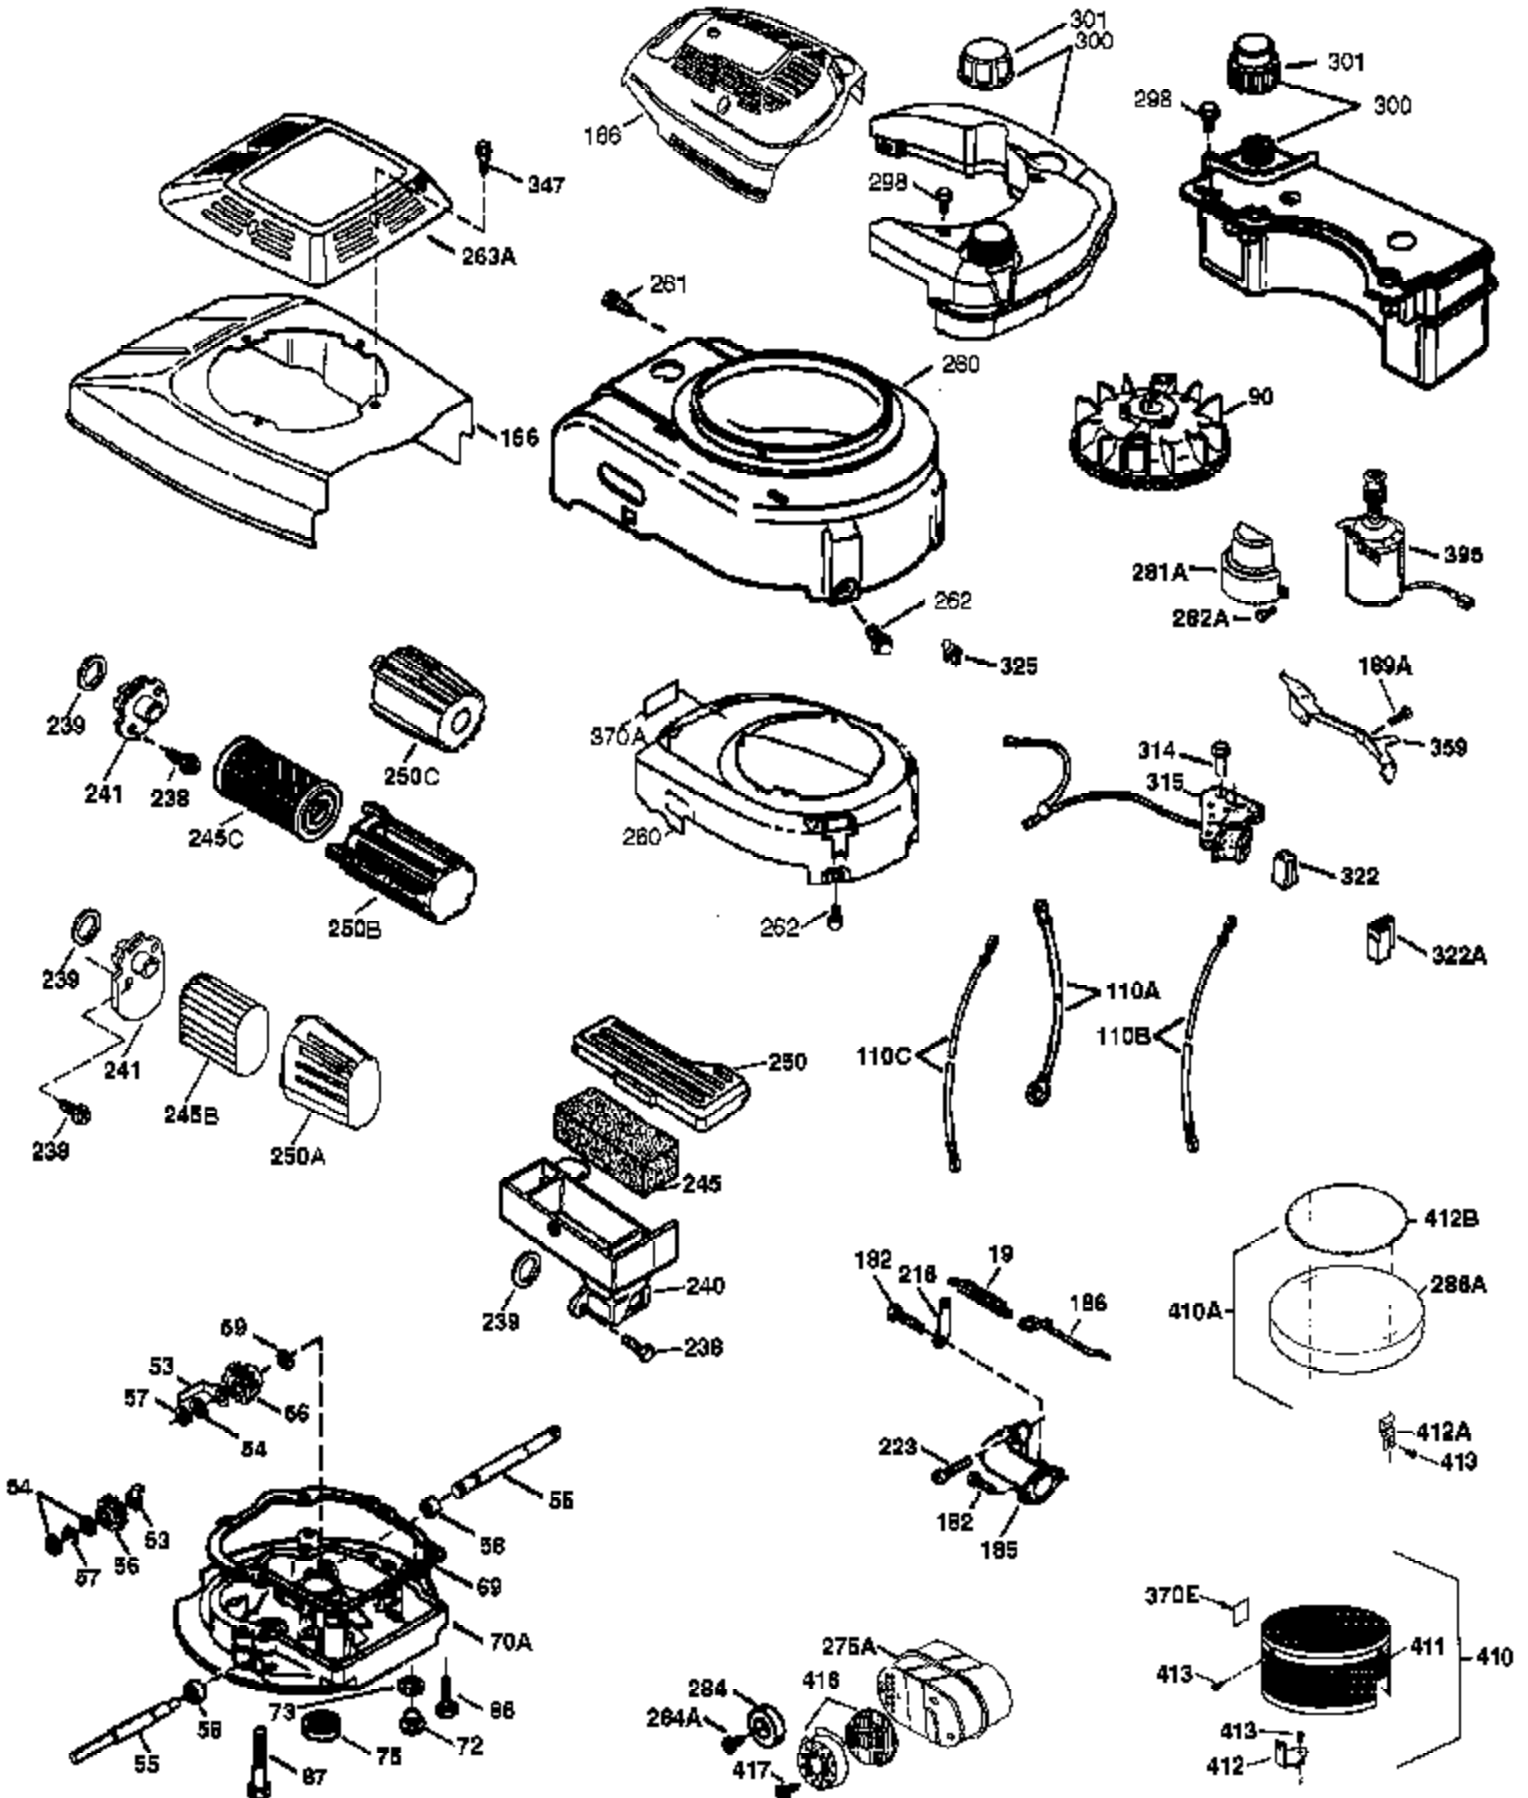

Ref #	Part Number	Qty	Description
19	35988	1	Extension Spring
41	35541	1	Piston & Pin Ass'y. (Std.) (Incl. 43)
41	35542	1	Piston & Pin Ass'y. (.010" OS) (Incl. 43)
41	35543	1	Piston & Pin Ass'y. (.020" OS) (Incl. 43)
69	37797	1	Mounting Flange Gasket
72	36083	1	Oil Drain Plug
75	27897	1	Oil Seal
86	650488	6	Screw, 1/4-20 x 1-1/4"
90	611213	1	Flywheel
182	6201	2	Screw, 1/4-28 x 7/8"
185	36785	1	Intake Pipe
186	32653	1	Governor Link
216	33086	1	Control Bracket
223	650451	2	Screw, 1/4-20 x 1"
238	650806	2	Screw, 10-32 x 5/8"
239	34338	1	* Air Cleaner Gasket
240	37115	1	Air Cleaner Body (Incl. 239)
245	37116	1	Air Cleaner Filter
250	37118	1	Air Cleaner Cover
260	37135	1	Blower Housing
261	30200	2	Screw, 10-24 x 9/16"
262	650831	2	Screw, 1/4-20 x 1/2"
300	35586	1	Fuel Tank (Incl. 292 & 301)
301	36246	1	Fuel Cap
370A	36261	1	Lubrication Decal
416	36085	1	Spark Arrestor Kit (Incl. 417)(Optional)
417	650821	1	Screw, 10-32 x 1/2" (Optional)