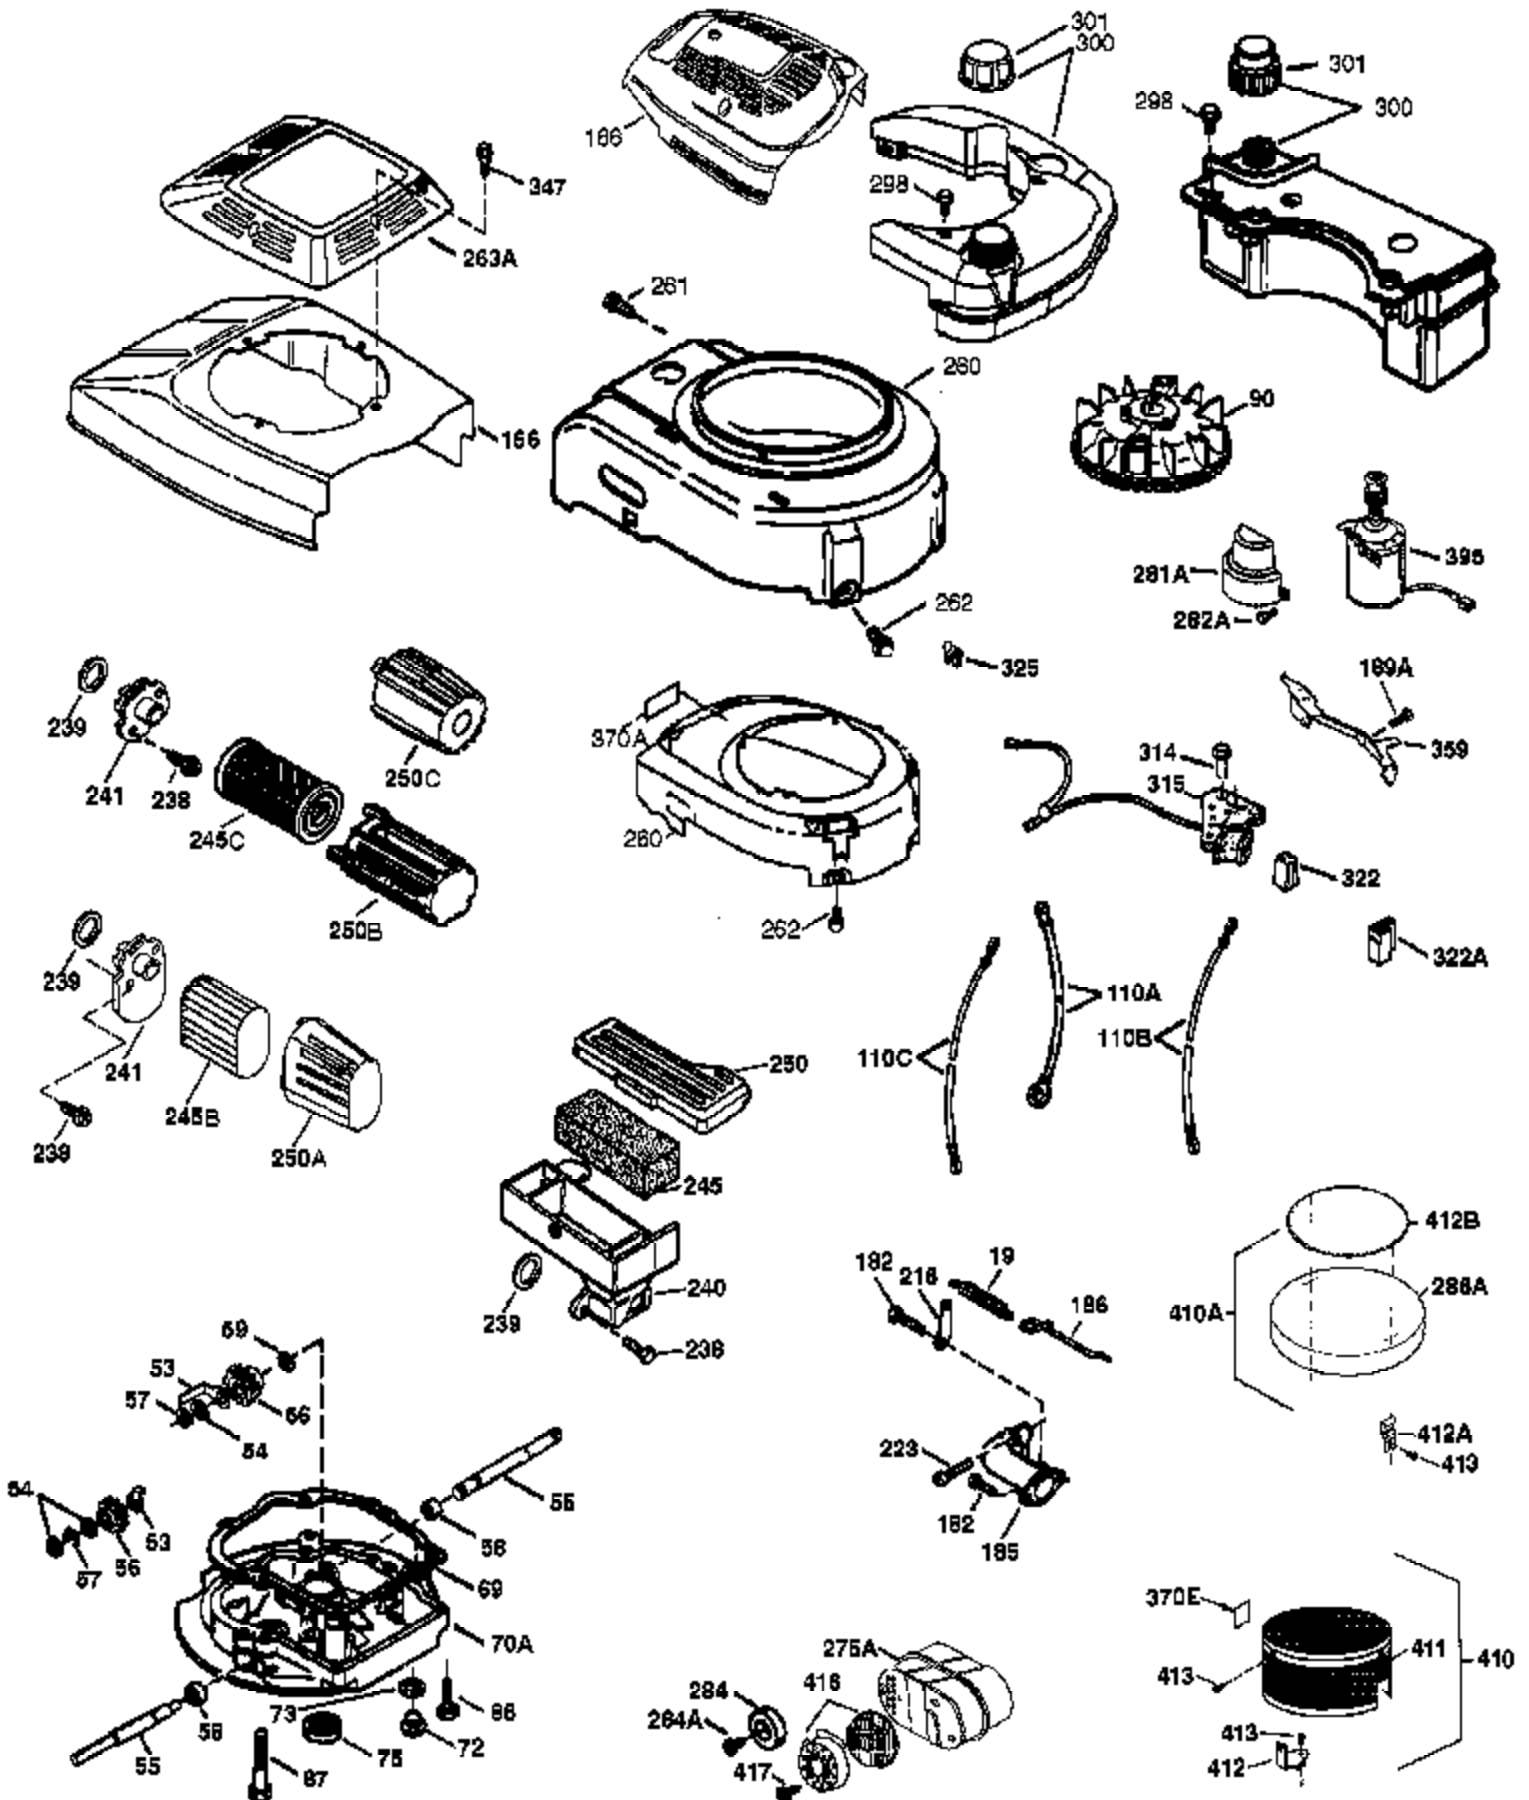

Engine Parts List #2

Ref #	Part Number	Qty	Description
19	36281	1	Extension Spring
41	35541	1	Piston & Pin Ass'y. (Std.) (Incl. 43)
41	35542	1	Piston & Pin Ass'y. (.010" OS) (Incl. 43)
41	35543	1	Piston & Pin Ass'y. (.020" OS) (Incl. 43)
69	35261	1	* Mounting Flange Gasket
72	36083	1	Oil Drain Plug
75	27897	1	Oil Seal
86	650488	6	Screw, 1/4-20 x 1-1/4"
90	611112	1	Flywheel
182	6201	2	Screw, 1/4-28 x 7/8"
185	36785	1	Intake Pipe
186	32653	1	Governor Link
216	33086	1	R.P.M. Adjusting Lever
223	650451	2	Screw, 1/4-20 x 1"
238	650806	2	Screw, 10-32 x 5/8"
239	34338	1	* Air Cleaner Gasket
240	37115	1	Air Cleaner Body (Incl. 239)
245	37116	1	Air Cleaner Filter
250	37118	1	Air Cleaner Cover
260	37135	1	Blower Housing
261	30200	2	Screw, 10-24 x 9/16"
262	650831	2	Screw, 1/4-20 x 1/2"
300	35586	1	Fuel Tank (Incl. 292 & 301)
301	36246	1	Fuel Cap
370A	36261	1	Lubrication Decal
416	36085	1	Spark Arrestor Kit (Incl. 417)(Optional)
417	650821	1	Screw, 10-32 x 1/2" (Optional)