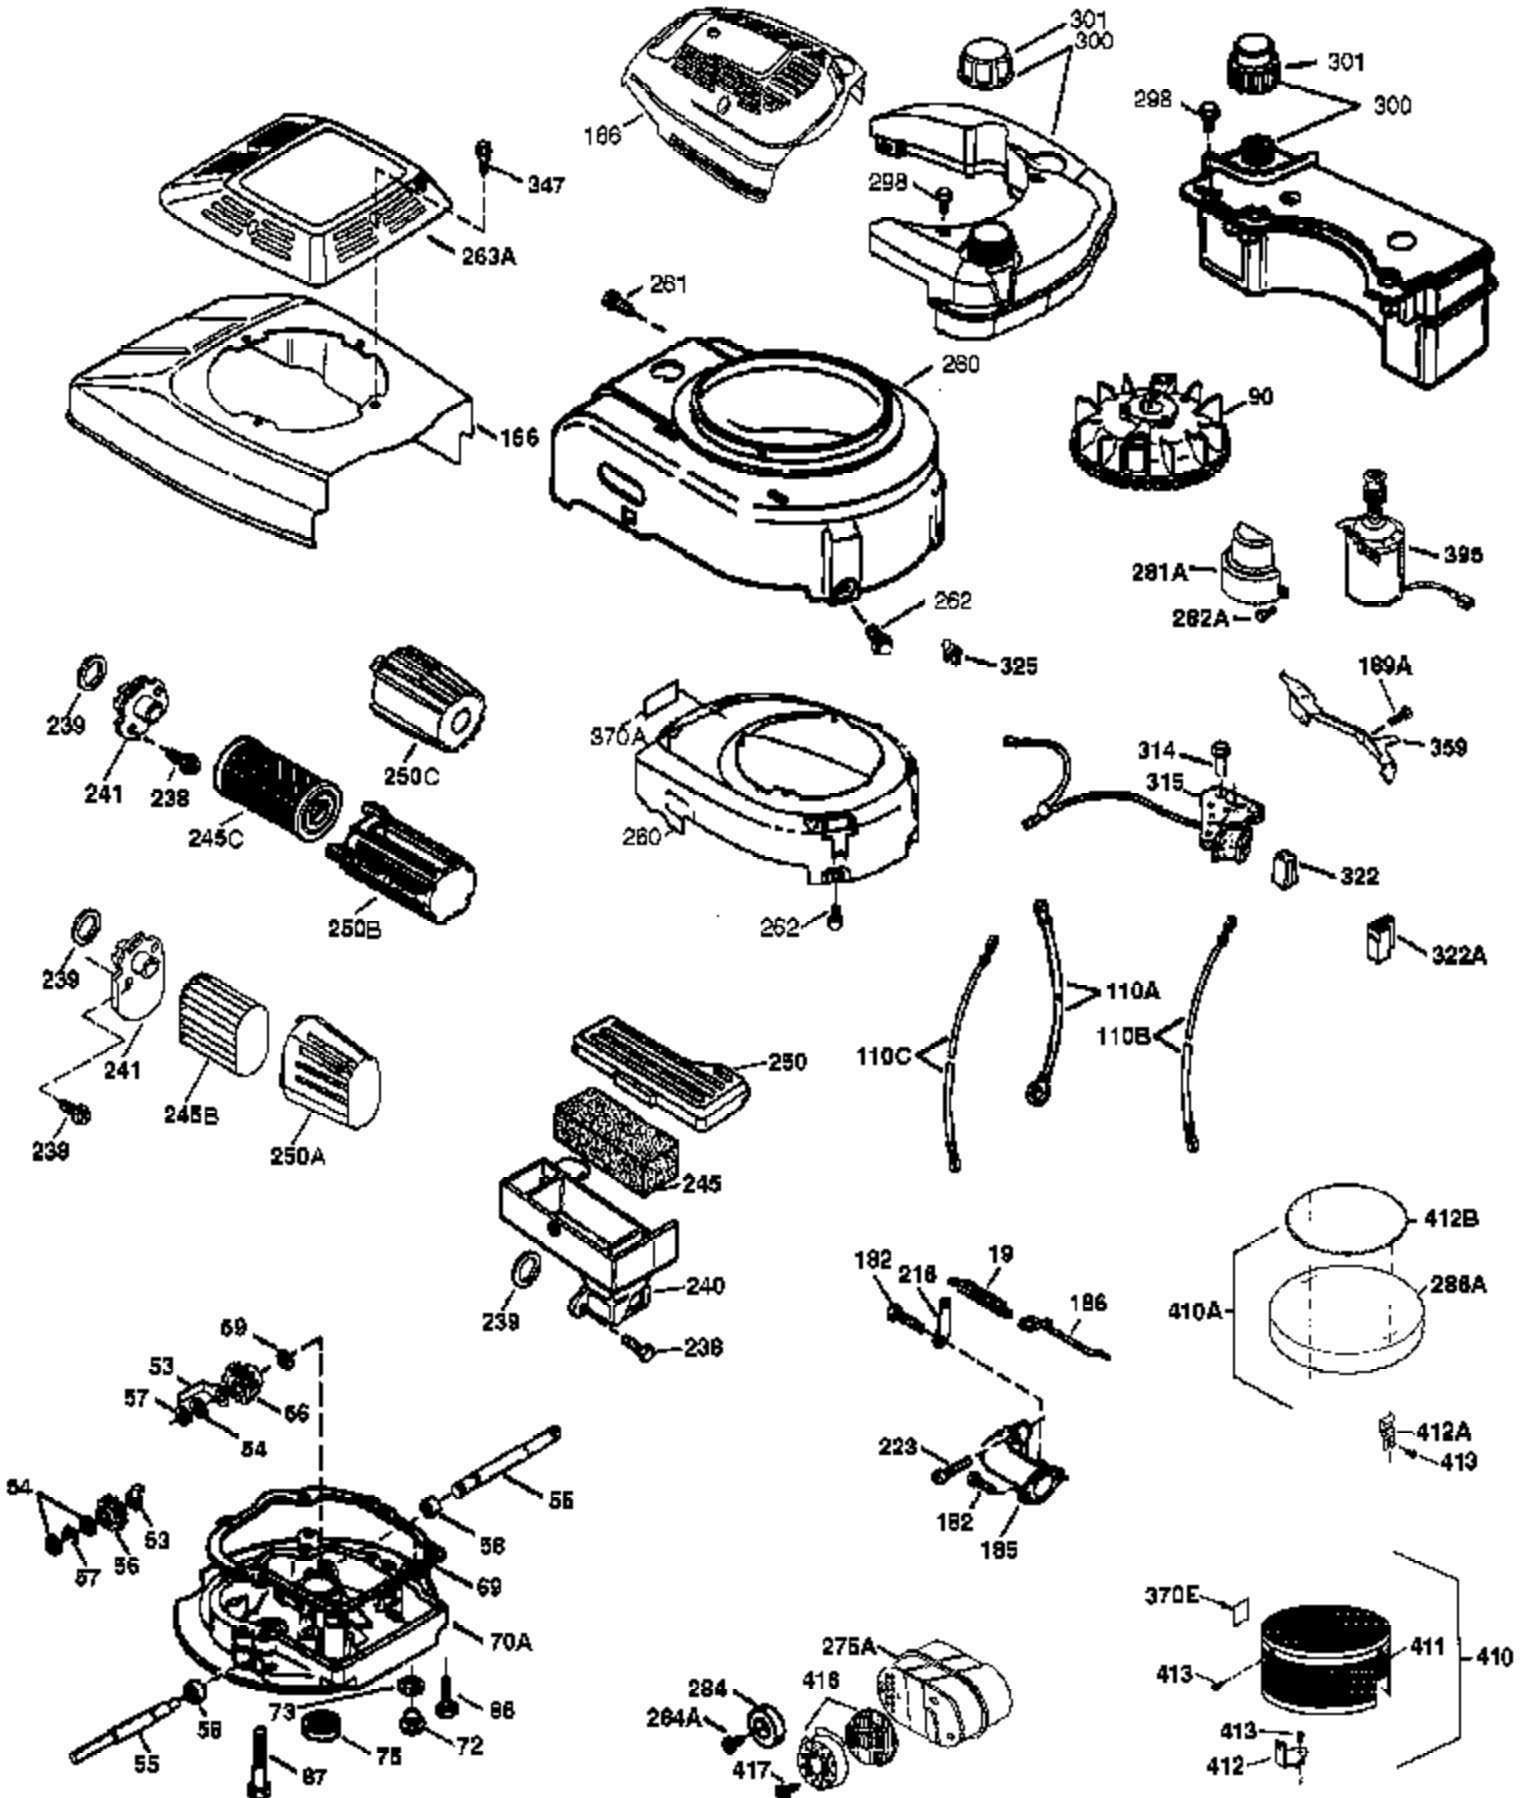

Engine Parts List #2

Ref #	Part Number	Qty	Description
19	37453	1	Extension Spring
41	35541	1	Piston & Pin Ass'y. (Std.) (Incl. 43)
41	35542	1	Piston & Pin Ass'y. (.010" OS) (Incl. 43)
41	35543	1	Piston & Pin Ass'y. (.020" OS) (Incl. 43)
69	35261	1	* Mounting Flange Gasket
72	36083	1	Oil Drain Plug
75	27897	1	Oil Seal
86	650488	6	Screw, 1/4-20 x 1-1/4"
90	611112	1	Flywheel
182	6201	2	Screw, 1/4-28 x 7/8"
185	36785	1	Intake Pipe
186	36255	1	Governor Link
223	650451	2	Screw, 1/4-20 x 1"
238	650806	2	Screw, 10-32 x 5/8"
239	34338	1	* Air Cleaner Gasket
240	37115	1	Air Cleaner Body (Incl. 239)
245	37116	1	Air Cleaner Filter
250	37118	1	Air Cleaner Cover
260	37135	1	Blower Housing
261	30200	2	Screw, 10-24 x 9/16"
262	650831	2	Screw, 1/4-20 x 1/2"
300	35586	1	Fuel Tank (Incl. 292 & 301)
301	36246	1	Fuel Cap
370A	36261	1	Lubrication Decal
416	36085	1	Spark Arrestor Kit (Incl. 417)(Optional)
417	650821	1	Screw, 10-32 x 1/2" (Optional)