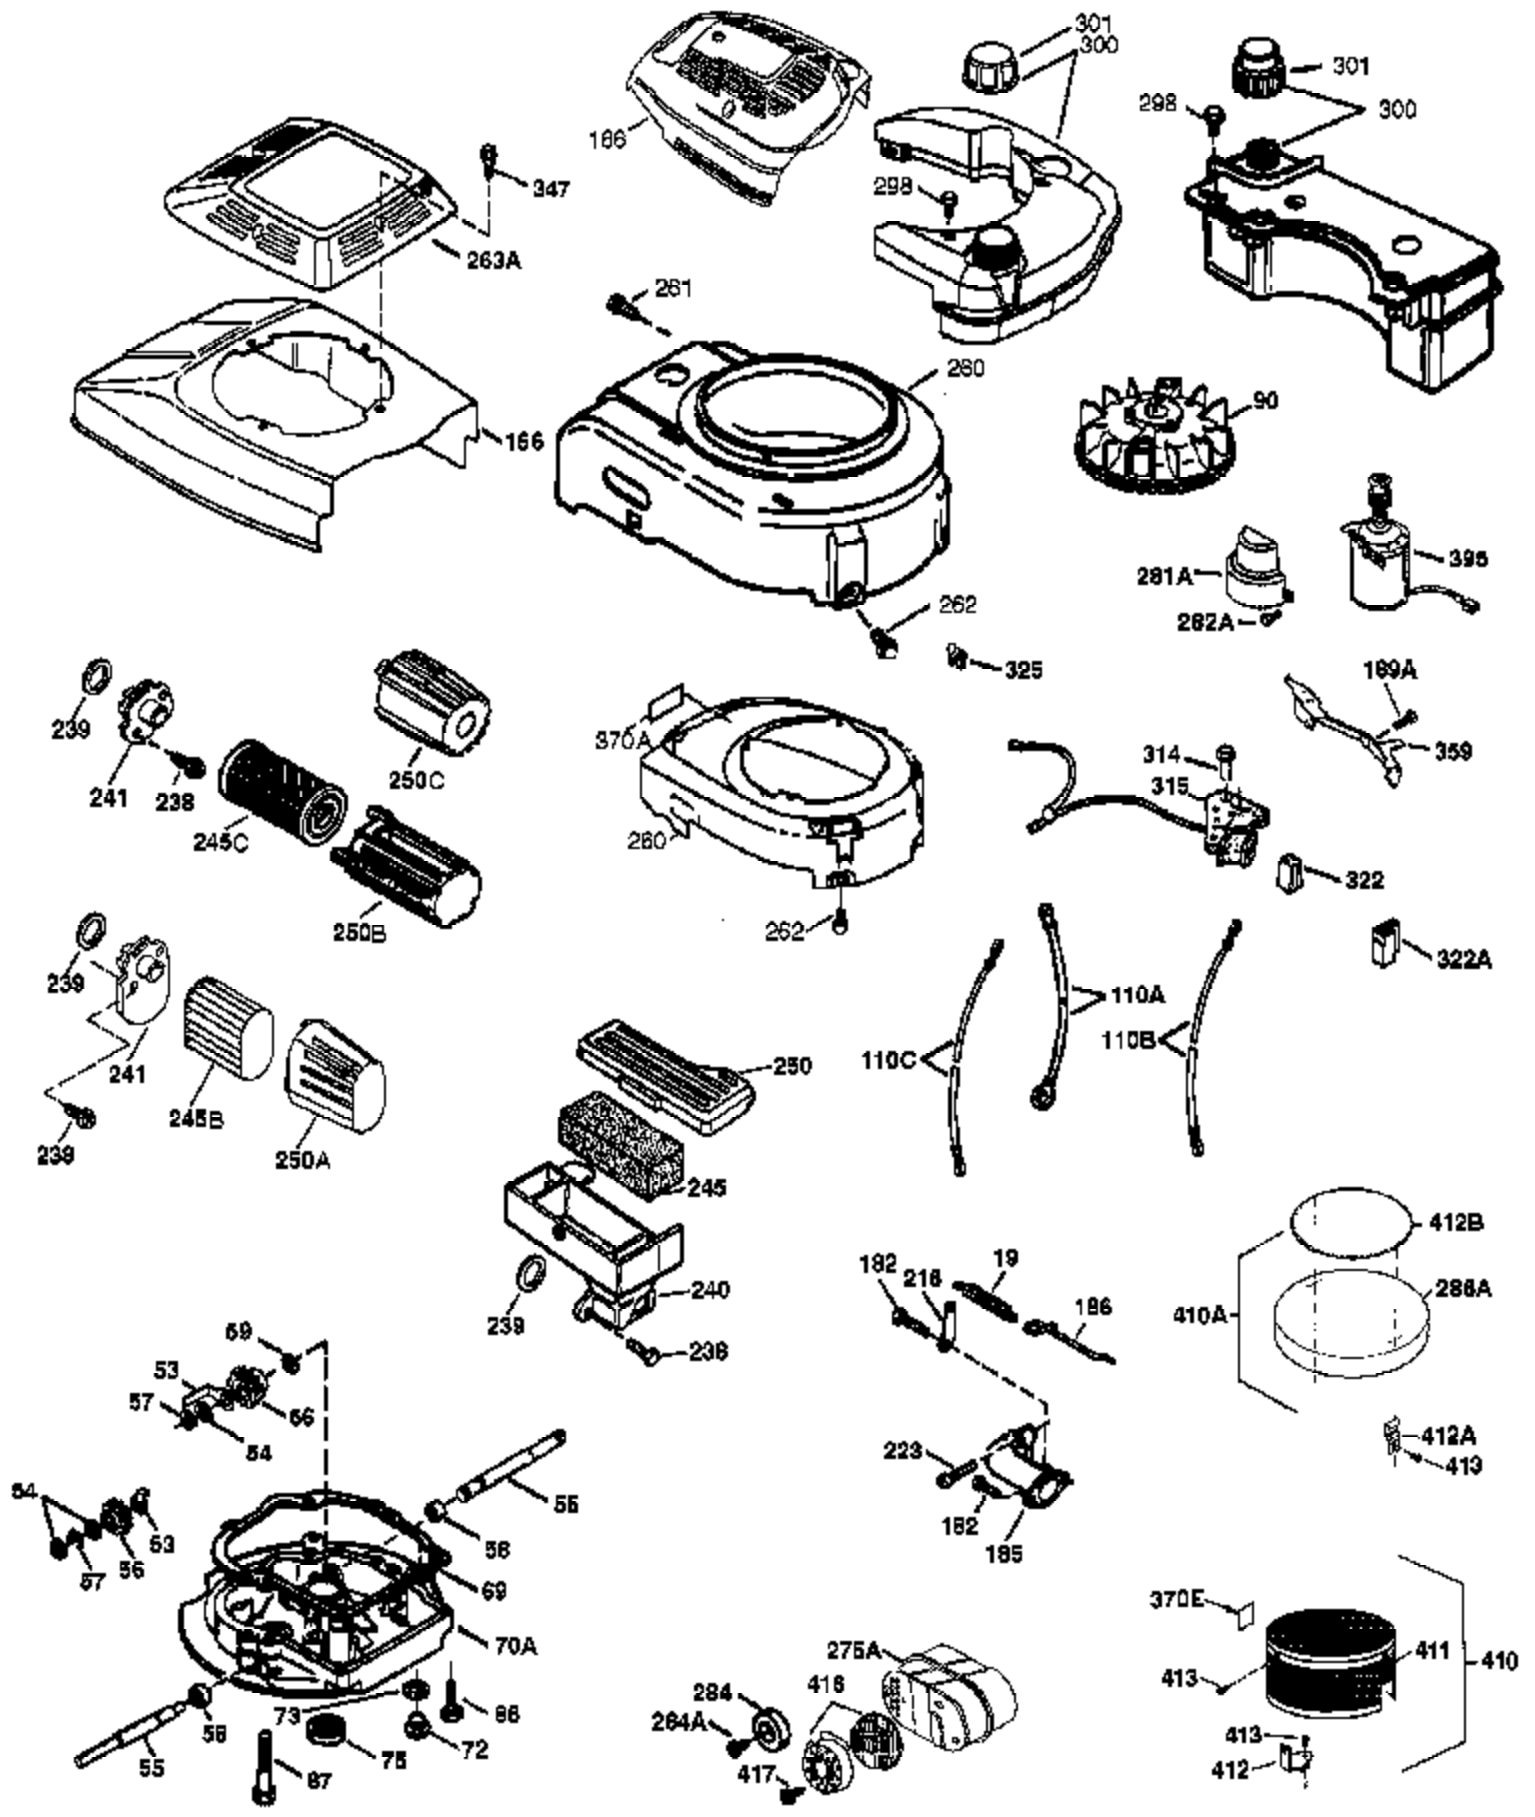

Engine Parts List #2

Ref #	Part Number	Qty	Description
19	37453	1	Extension Spring
41	35541	1	Piston & Pin Ass'y. (Std.) (Incl. 43)
41	35542	1	Piston & Pin Ass'y. (.010" OS) (Incl. 43)
41	35543	1	Piston & Pin Ass'y. (.020" OS) (Incl. 43)
69	35261	1	* Mounting Flange Gasket
72	36083	1	Oil Drain Plug
75	27897	1	Oil Seal
86	650488	6	Screw, 1/4-20 x 1-1/4"
90	611112	1	Flywheel
182	6201	2	Screw, 1/4-28 x 7/8"
185	36785	1	Intake Pipe
186	36255	1	Governor Link
223	650451	2	Screw, 1/4-20 x 1"
238	650806	2	Screw, 10-32 x 5/8"
239	34338	1	* Air Cleaner Gasket
240	37115	1	Air Cleaner Body (Incl. 239)
245	37116	1	Air Cleaner Filter
250	37118	1	Air Cleaner Cover
260	37135	1	Blower Housing
261	30200	2	Screw, 10-24 x 9/16"
262	650831	2	Screw, 1/4-20 x 1/2"
300	35586	1	Fuel Tank (Incl. 292 & 301)
301	36246	1	Fuel Cap
370A	36261	1	Lubrication Decal
416	36085	1	Spark Arrestor Kit (Incl. 417)(Optional)
417	650821	1	Screw, 10-32 x 1/2" (Optional)