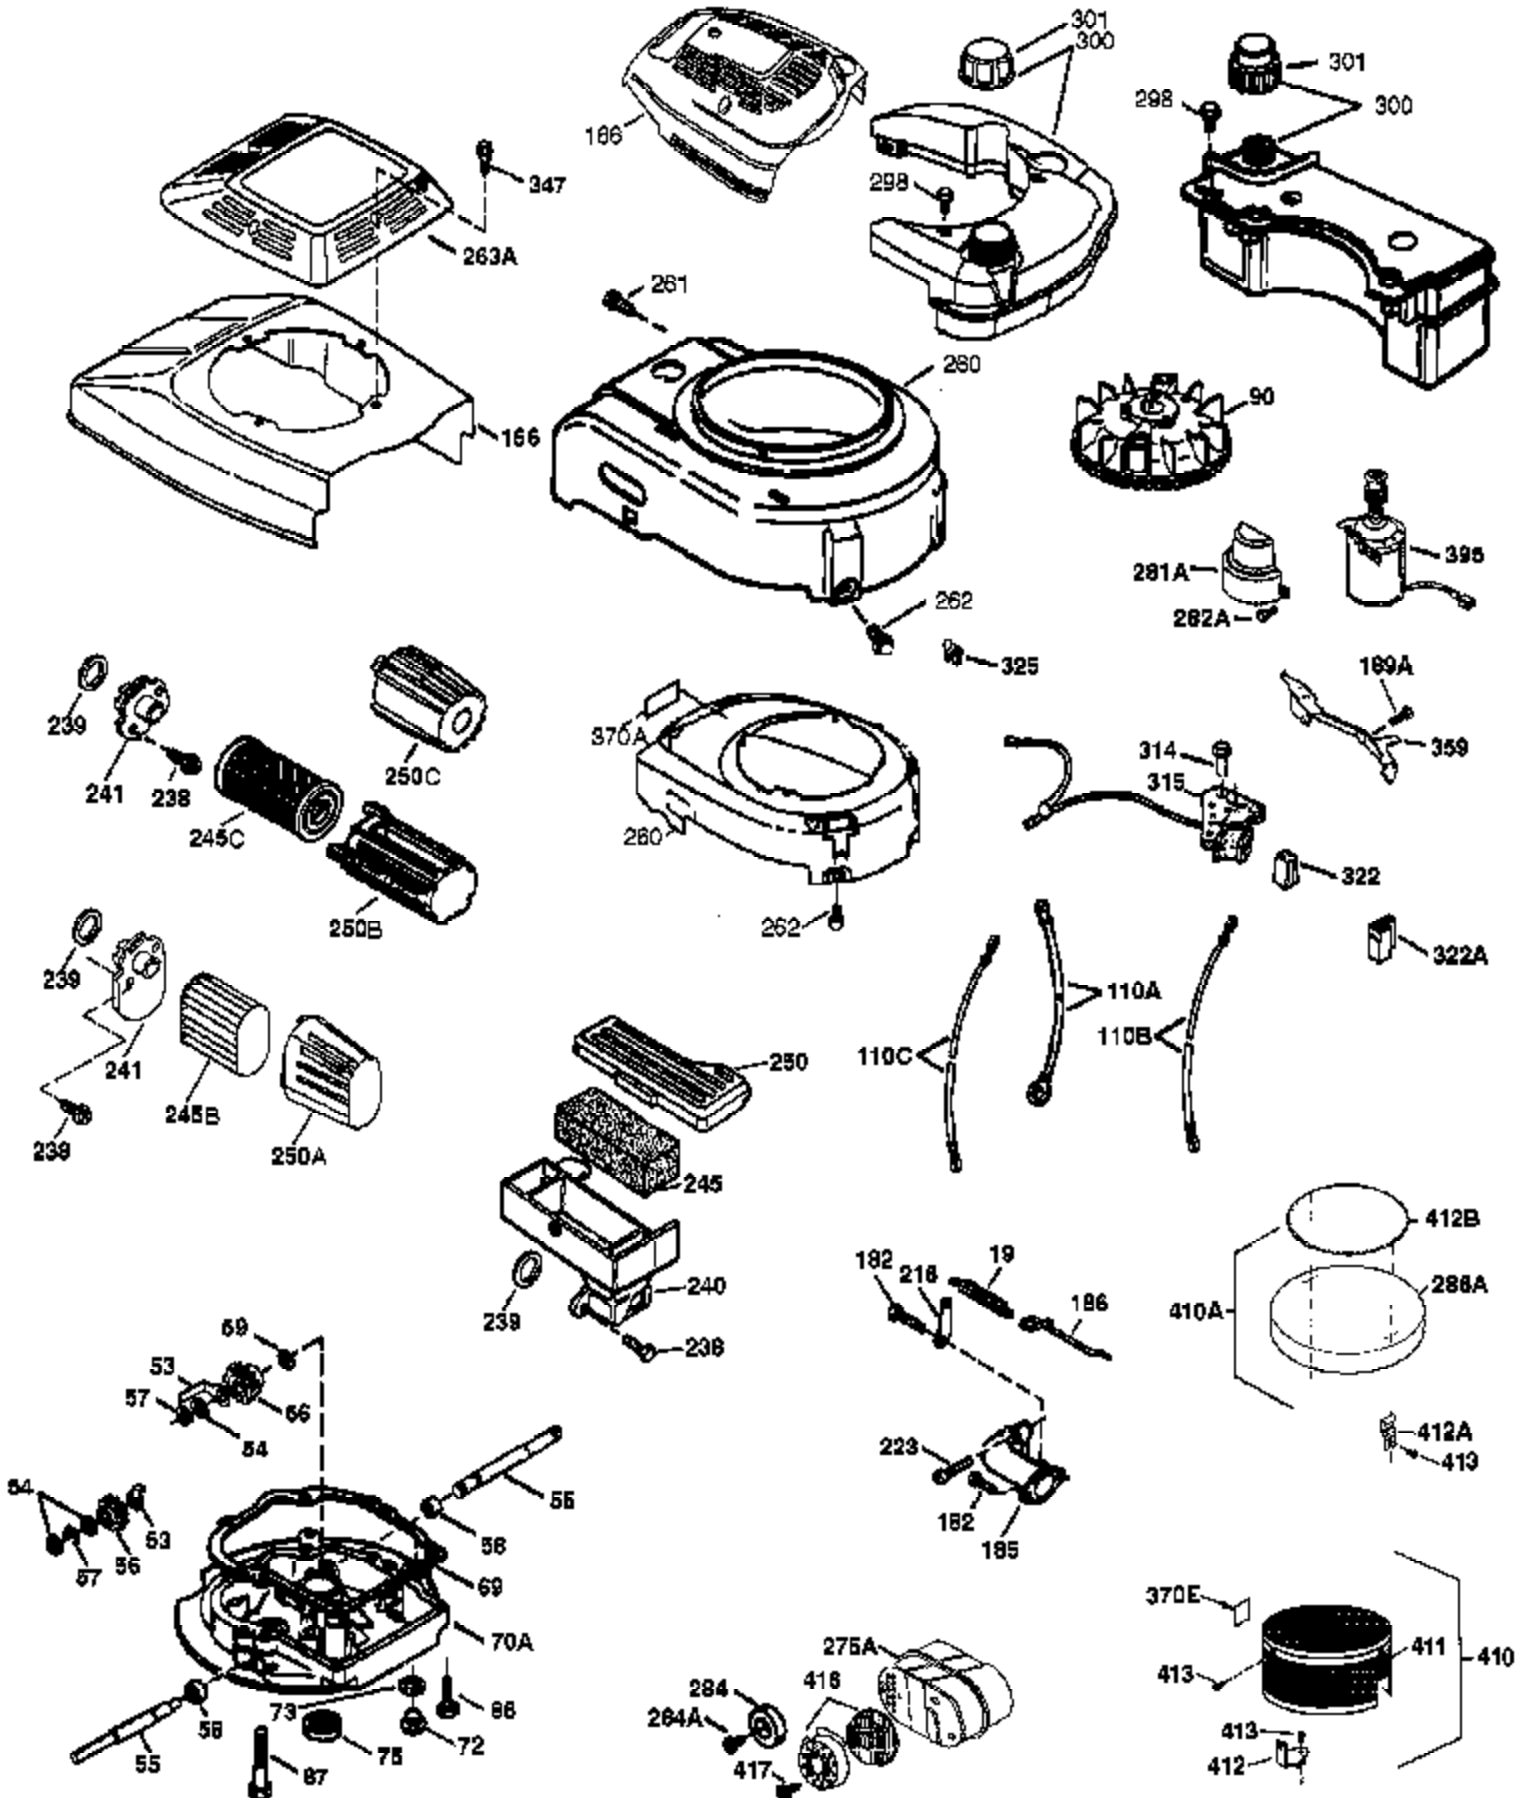

Engine Parts List #2

Ref #	Part Number	Qty	Description
19	36281	1	Extension Spring
41	35541	1	Piston & Pin Ass'y. (Std.) (Incl. 43)
41	35542	1	Piston & Pin Ass'y. (.010" OS) (Incl. 43)
41	35543	1	Piston & Pin Ass'y. (.020" OS) (Incl. 43)
69	35261	1	* Mounting Flange Gasket
72	36083	1	Oil Drain Plug
75	27897	1	Oil Seal
86	650488	6	Screw, 1/4-20 x 1-1/4"
90	611213	1	Flywheel
110A	36816	1	Ground Wire
182	6201	2	Screw, 1/4-28 x 7/8"
185	36785	1	Intake Pipe
186	34337	1	Governor Link
223	650451	2	Screw, 1/4-20 x 1"
238	650932	2	Screw, 10-32 x 49/64"
239	34338	1	* Air Cleaner Gasket
241	35797	1	Air Cleaner Collar
245	35066	1	Air Cleaner Filter
250	35065	1	Air Cleaner Cover
260	36798	1	Blower Housing
261	30200	2	Screw, 10-24 x 9/16"
262	650831	2	Screw, 1/4-20 x 1/2"
300	35586	1	Fuel Tank (Incl. 292 & 301)
301	35355	1	Fuel Cap
370A	36261	1	Lubrication Decal
416	36085	1	Spark Arrestor Kit (Incl. 417)(Optional)
417	650821	1	Scrw, 10-32 x 1/2" (Optional)
900	0		Replacement Engine NONE
900	0	1	Replacement S/B 750833, order from 71 -999