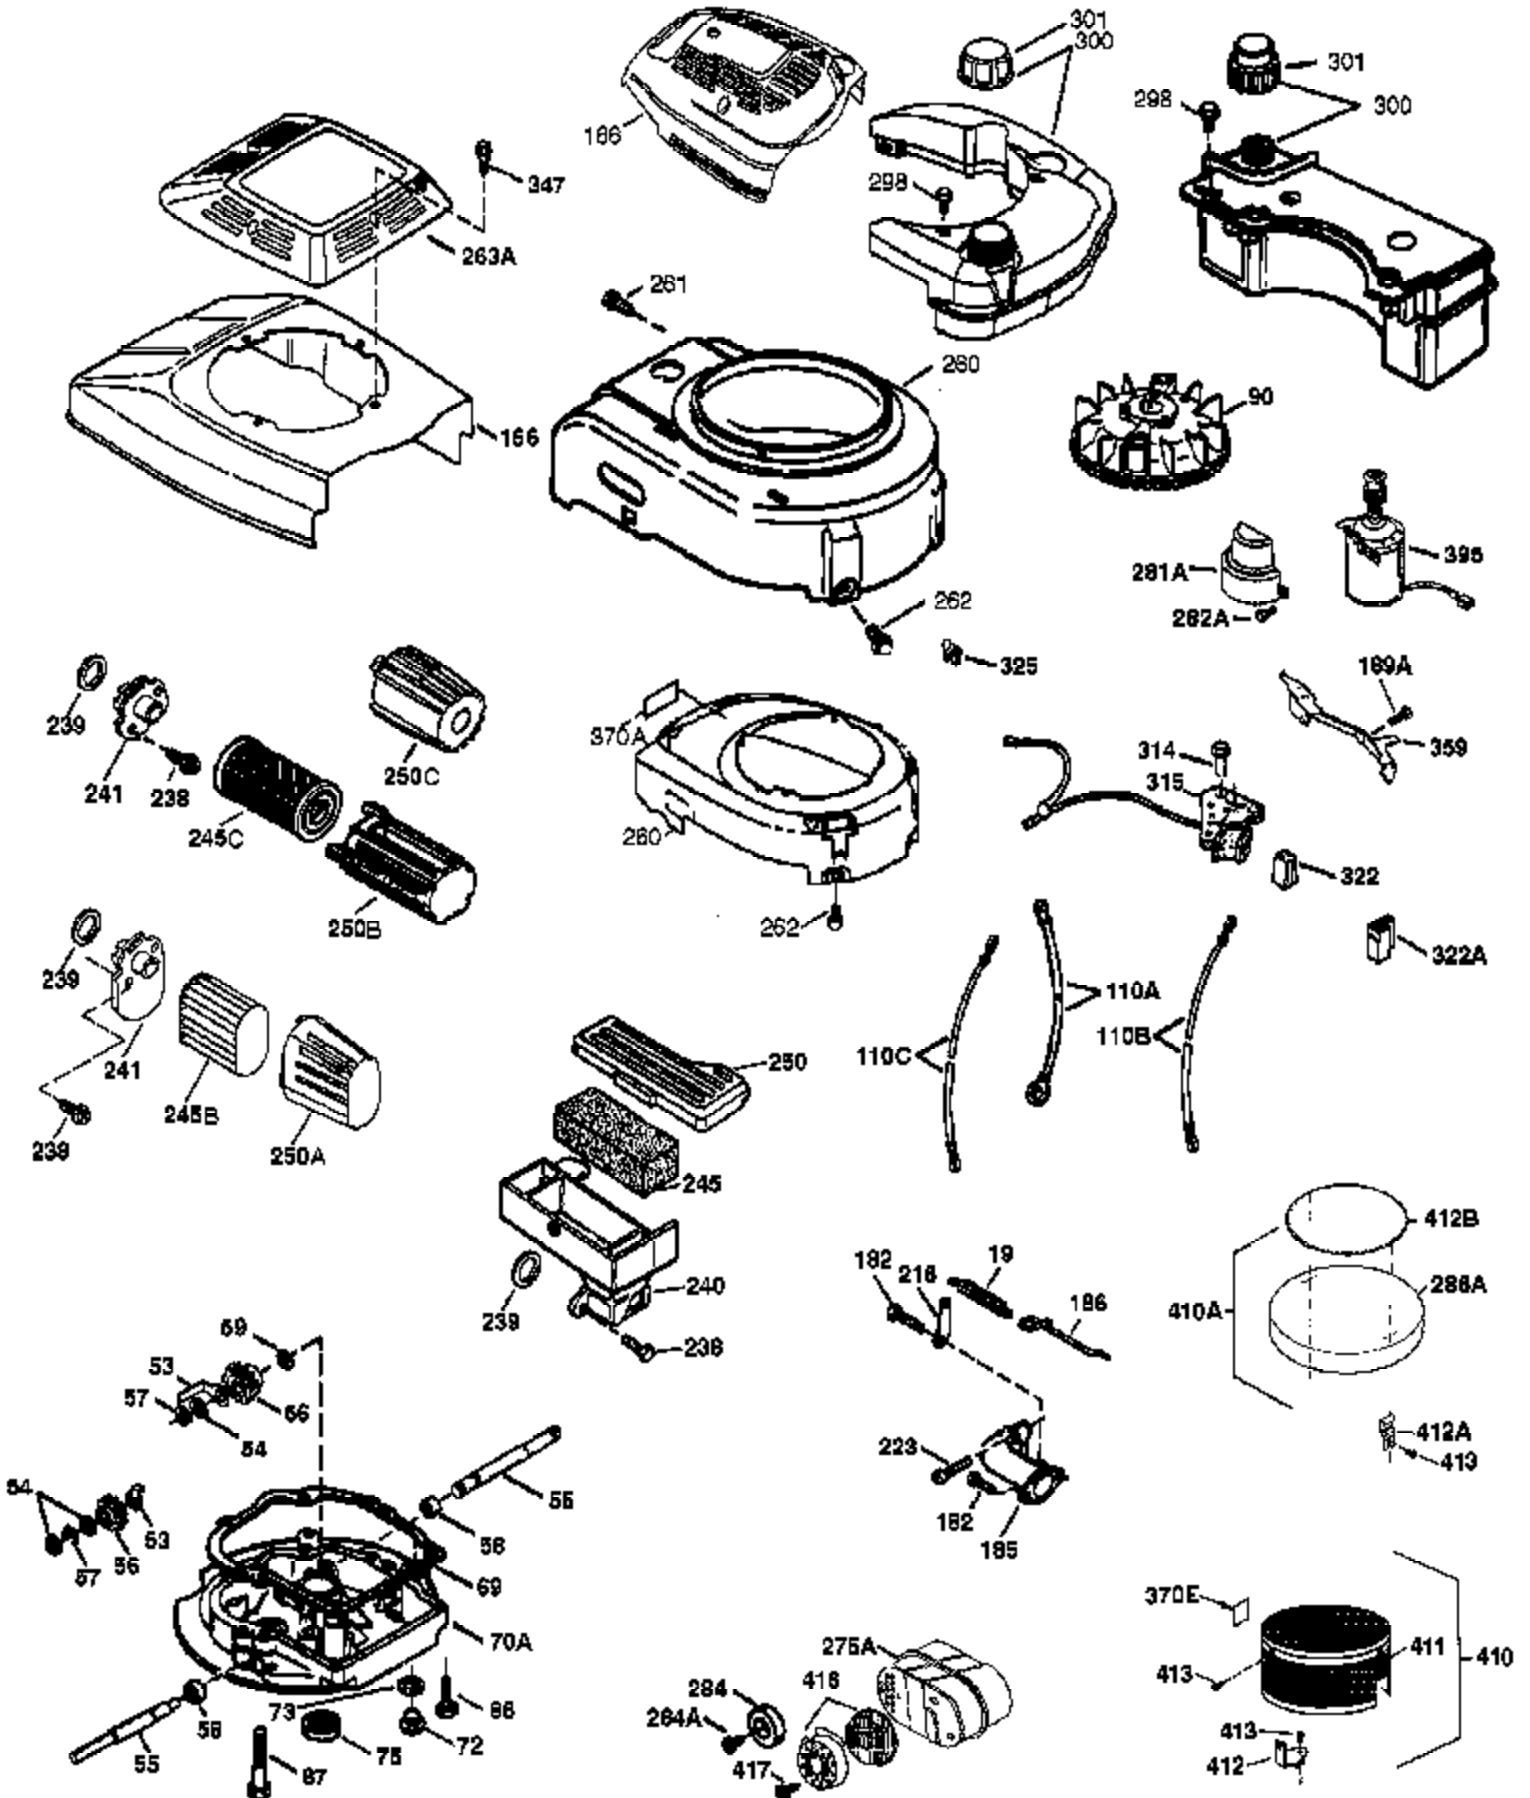

Ref #	Part Number	Qty	Description
19	36281	1	Extension Spring
41	35541	1	Piston & Pin Ass'y. (Std.) (Incl. 43)
41	35542	1	Piston & Pin Ass'y. (.010" OS) (Incl. 43)
41	35543	1	Piston & Pin Ass'y. (.020" OS) (Incl. 43)
69	35261	1	* Mounting Flange Gasket
72	36083	1	Oil Drain Plug
75	27897	1	Oil Seal
86	650488	6	Screw, 1/4-20 x 1-1/4"
90	611112	1	Flywheel
182	6201	2	Screw, 1/4-28 x 7/8"
185	36785	1	Intake Pipe
186	32653	1	Governor Link
216	33086	1	R.P.M. Adjusting Lever
223	650451	2	Screw, 1/4-20 x 1"
238	650806	2	Screw, 10-32 x 5/8"
239	34338	1	* Air Cleaner Gasket
240	34858	1	Air Cleaner Body
245	34340	1	Air Cleaner Filter
250	36213	1	Air Cleaner Cover
260	37003	1	Blower Housing
261	30200	2	Screw, 10-24 x 9/16"
262	650831	2	Screw, 1/4-20 x 1/2"
300	35586	1	Fuel Tank (Incl. 292 & 301)
301	36246	1	Fuel Cap
370A	36261	1	Lubrication Decal
416	36085	1	Spark Arrestor Kit (Incl. 417)(Optional)
417	650821	1	Screw, 10-32 x 1/2" (Optional)