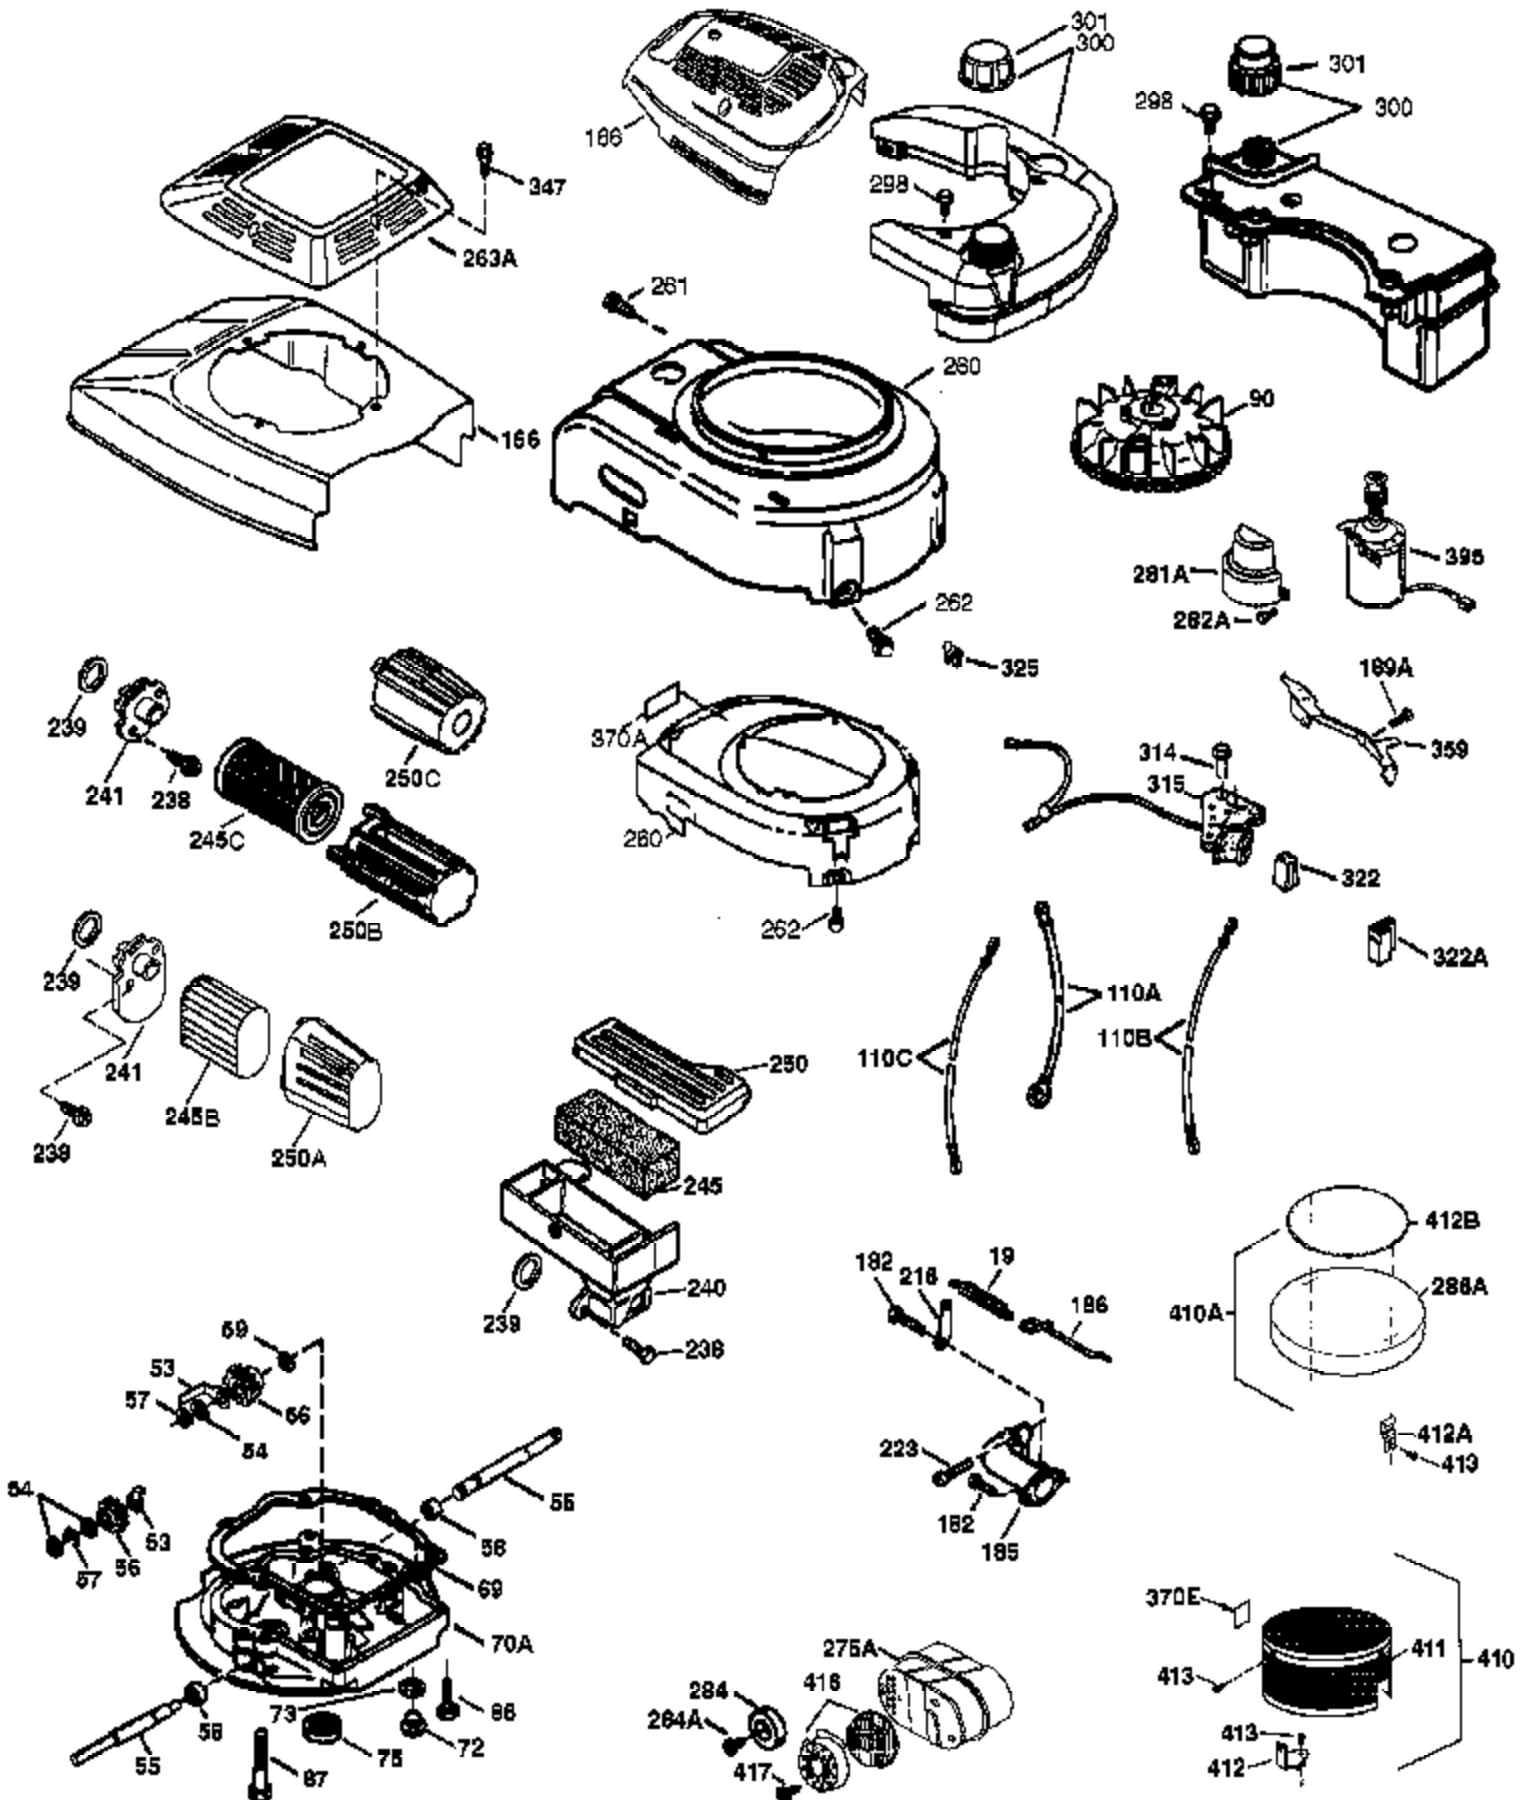

Engine Parts List #2

Ref #	Part Number	Qty	Description
19	36281	1	Extension Spring
41	35541	1	Piston & Pin Ass'y. (Std.) (Incl. 43)
41	35542	1	Piston & Pin Ass'y. (.010" OS) (Incl. 43)
41	35543	1	Piston & Pin Ass'y. (.020" OS) (Incl. 43)
69	35261	1	Mounting Flange Gasket
72	36083	1	Oil Drain Plug
75	27897	1	Oil Seal
86	650488	6	Screw, 1/4-20 x 1-1/4"
90	611112	1	Flywheel
182	6201	2	Screw, 1/4-28 x 7/8"
185	36785	1	Intake Pipe
186	32653	1	Governor Link
216	33086	1	R.P.M. Adjusting Lever
223	650451	2	Screw, 1/4-20 x 1"
238	650806	2	Screw, 10-32 x 5/8"
239	34338	1	* Air Cleaner Gasket
240	34858	1	Air Cleaner Body
245	34340	1	Air Cleaner Filter
250	36213	1	Air Cleaner Cover
260	37003	1	Blower Housing
261	30200	2	Screw, 10-24 x 9/16"
262	650831	2	Screw, 1/4-20 x 1/2"
300	35586	1	Fuel Tank (Incl. 292 & 301)
301	36246	1	Fuel Cap
370A	36261	1	Lubrication Decal
416	36085	1	Spark Arrestor Kit (Incl. 417)(Optional)
417	650760	1	Screw, 8-32 x 3/8" (Optional)