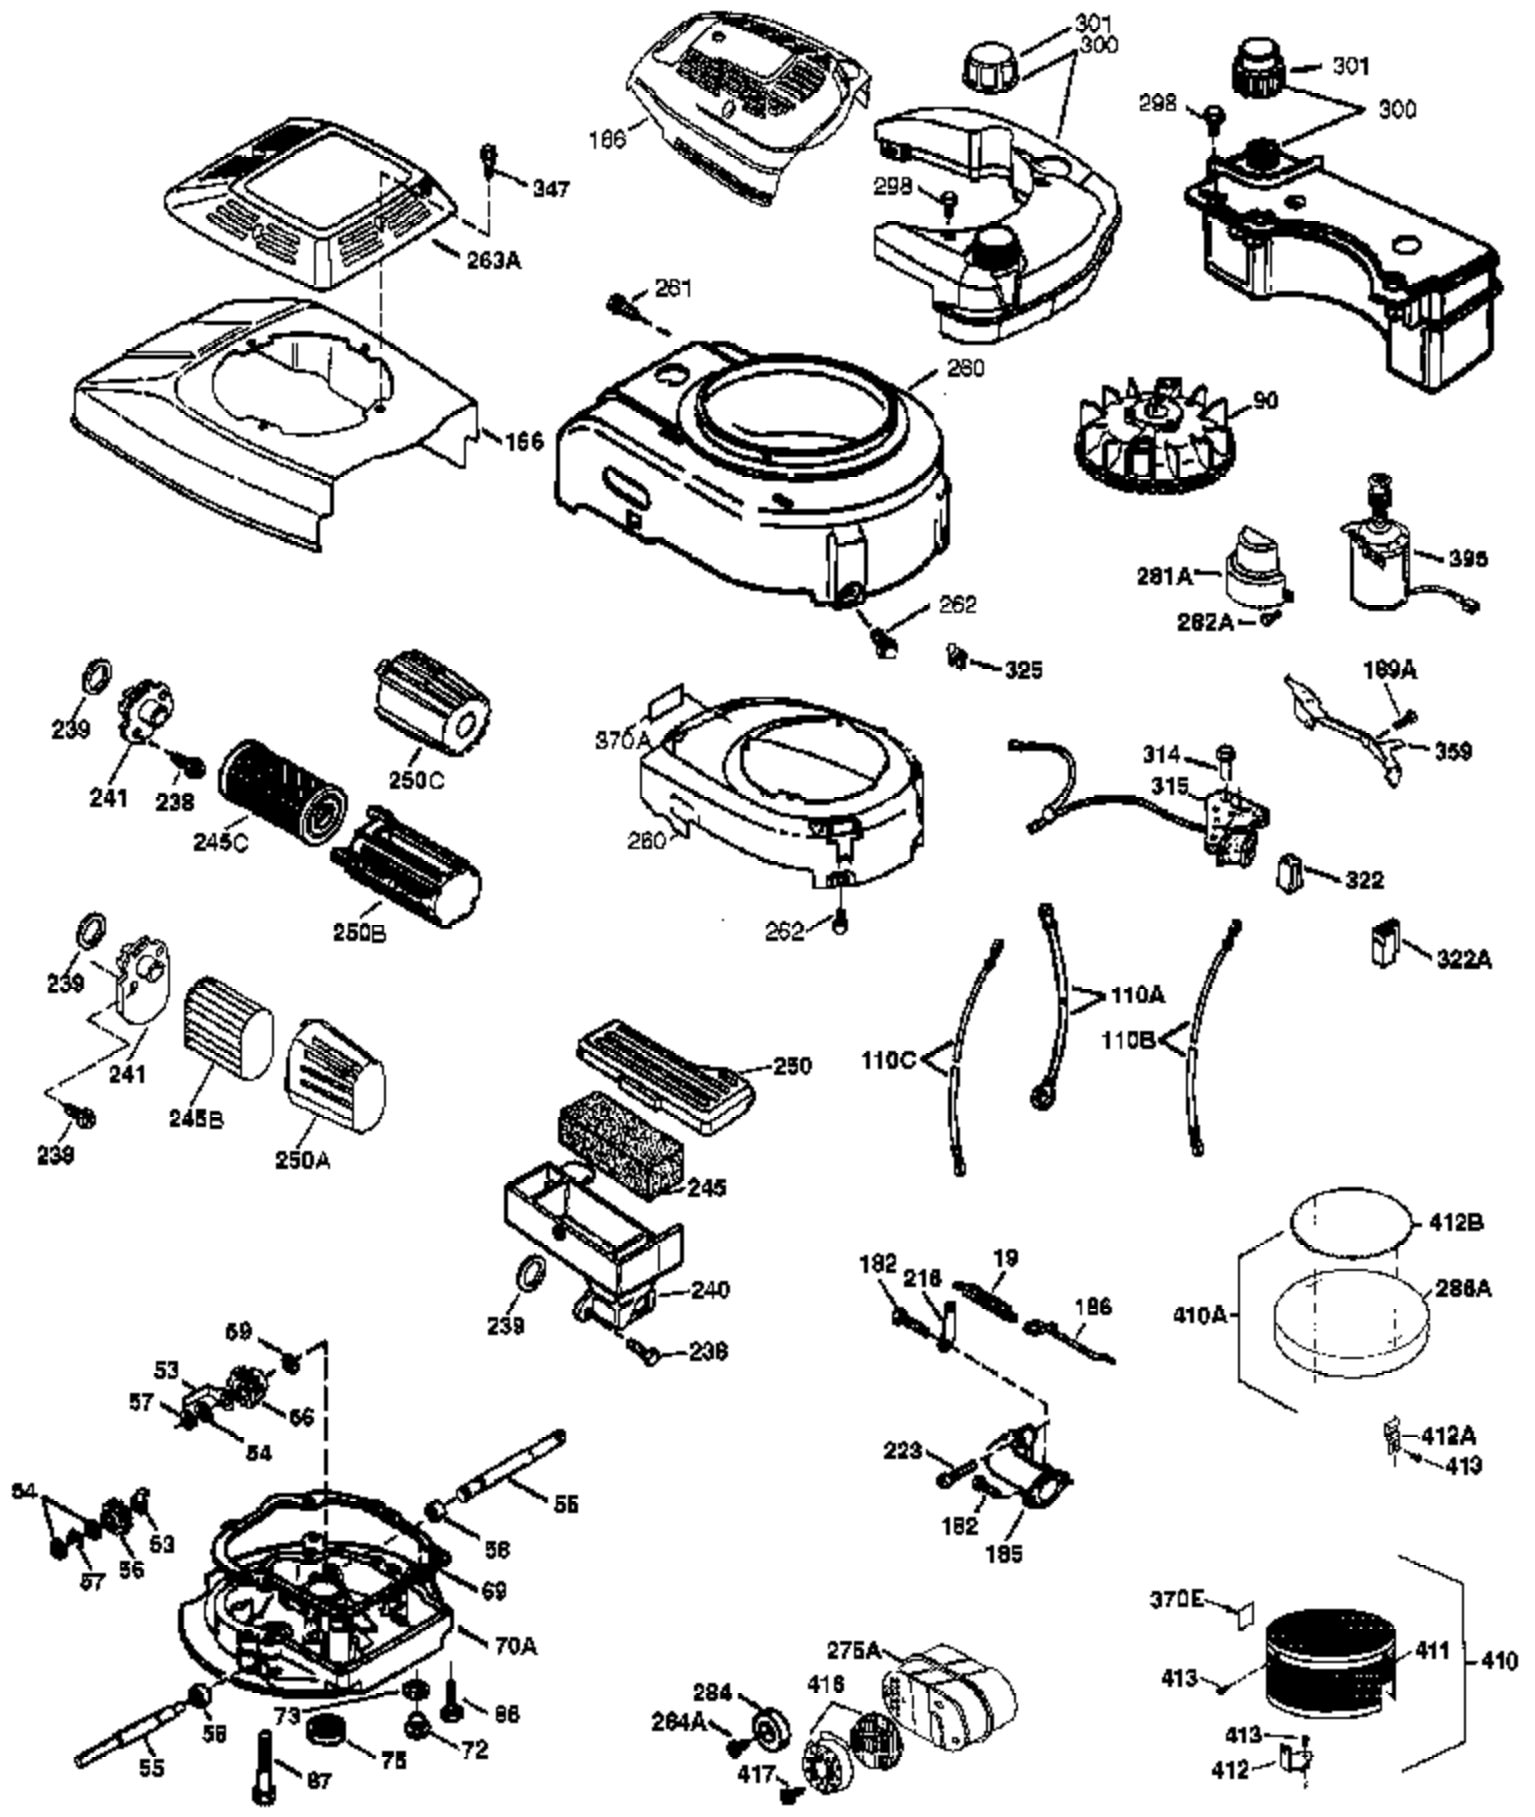

Engine Parts List #2

Ref #	Part Number	Qty	Description
19	36281	1	Extension Spring
41	35541	1	Piston & Pin Ass'y. (Std.) (Incl. 43)
41	35542	1	Piston & Pin Ass'y. (.010" OS) (Incl. 43)
41	35543	1	Piston & Pin Ass'y. (.020" OS) (Incl. 43)
69	37609	1	* Mounting Flange Gasket
72	36083	1	Oil Drain Plug
75	27897	1	Oil Seal
86	650488	6	Screw, 1/4-20 x 1-1/4"
90	611112	1	Flywheel
182	6201	2	Screw, 1/4-28 x 7/8"
185	36785	1	Intake Pipe
186	32653	1	Governor Link
216	33086	1	Control Bracket
223	650451	2	Screw, 1/4-20 x 1"
238	650806	2	Screw, 10-32 x 5/8"
239	34338	1	* Air Cleaner Gasket
240	37115A	1	Air Cleaner Body (Incl. 239)
245	37116	1	Air Cleaner Filter
250	37118	1	Air Cleaner Cover
260	37151	1	Blower Housing
261	30200	2	Screw, 10-24 x 9/16"
262	650831	2	Screw, 1/4-20 x 1/2"
300	35586	1	Fuel Tank (Incl. 292 & 301)
301	36246	1	Fuel Cap
355	590701	1	Starter Handle (Black)
370A	36261	1	Identification Decal
416	36085	1	Spark Arrestor Kit (Incl. 417)(Optional)
417	650760	1	Screw, 8-32 x 3/8" (Optional)